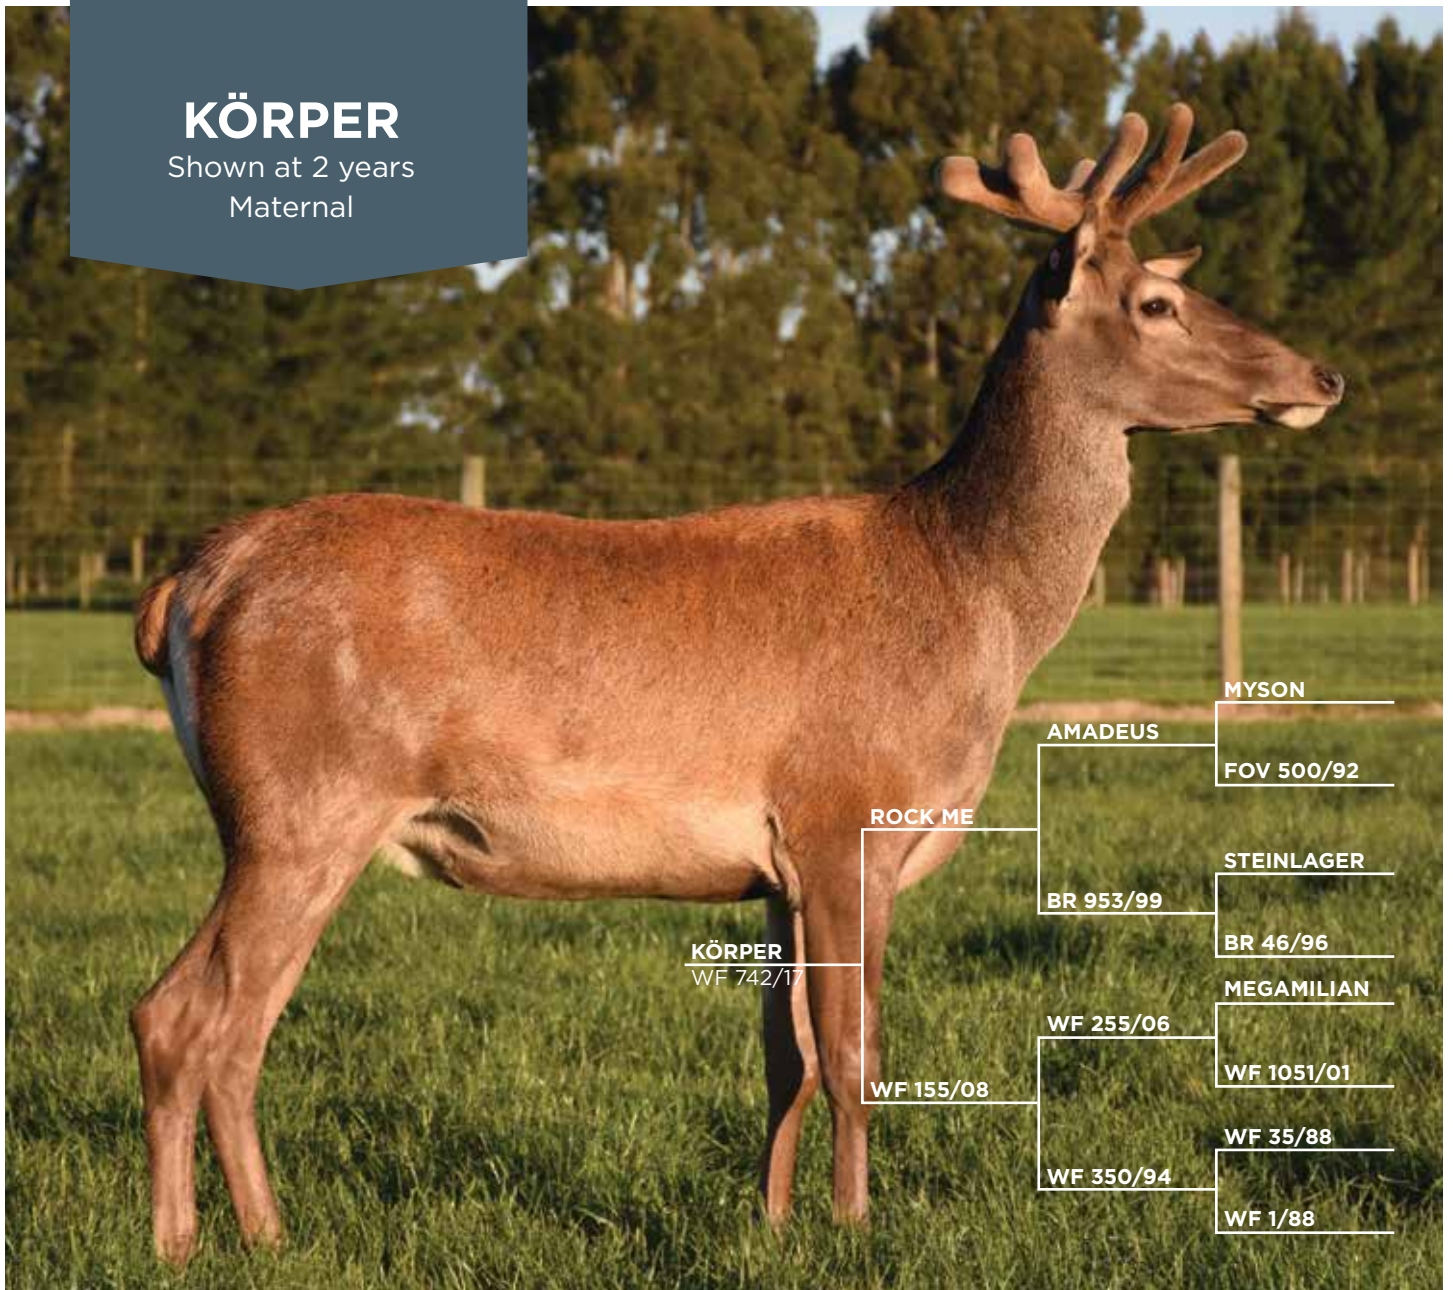

# KÖRPER

Shown at 2 years  
Maternal

**Bred by Wilkins Farming, Körper is one of our standout 2017 born progeny.**

This impressive stag was sired by Rock Me going back to WF 350/94 Red, one of our best hinds for breeding longevity and breeding efficiency. Körper is stacked with proven performance, massive growth rates and a solid meat yield. He also boasts an excellent body conformation, combined with a very quiet nature.

We are excited by the depth of breeding in his pedigree which will further enhance our maternal breeding programme.

| AGE             | YEAR | BODY WEIGHT (kg) | VELVET (kg) | GRADE |
|-----------------|------|------------------|-------------|-------|
| Weaning         | 2018 | 80               |             |       |
| 11 months       | 2018 | 130              |             |       |
| 15 months       | 2019 | 180              |             |       |
| W12eBV          | 2019 | 15.86            |             |       |
| EMAceBV         | 2019 | 0.30             |             |       |
| CDeBV           | 2019 | -3.77            |             |       |
| Est Loin Weight | 2019 | 5.4              |             |       |
| Eye Muscle Area | 2019 | 38.18            |             |       |
| 2 Years         | 2019 | 276              | 3.2         | A2S   |