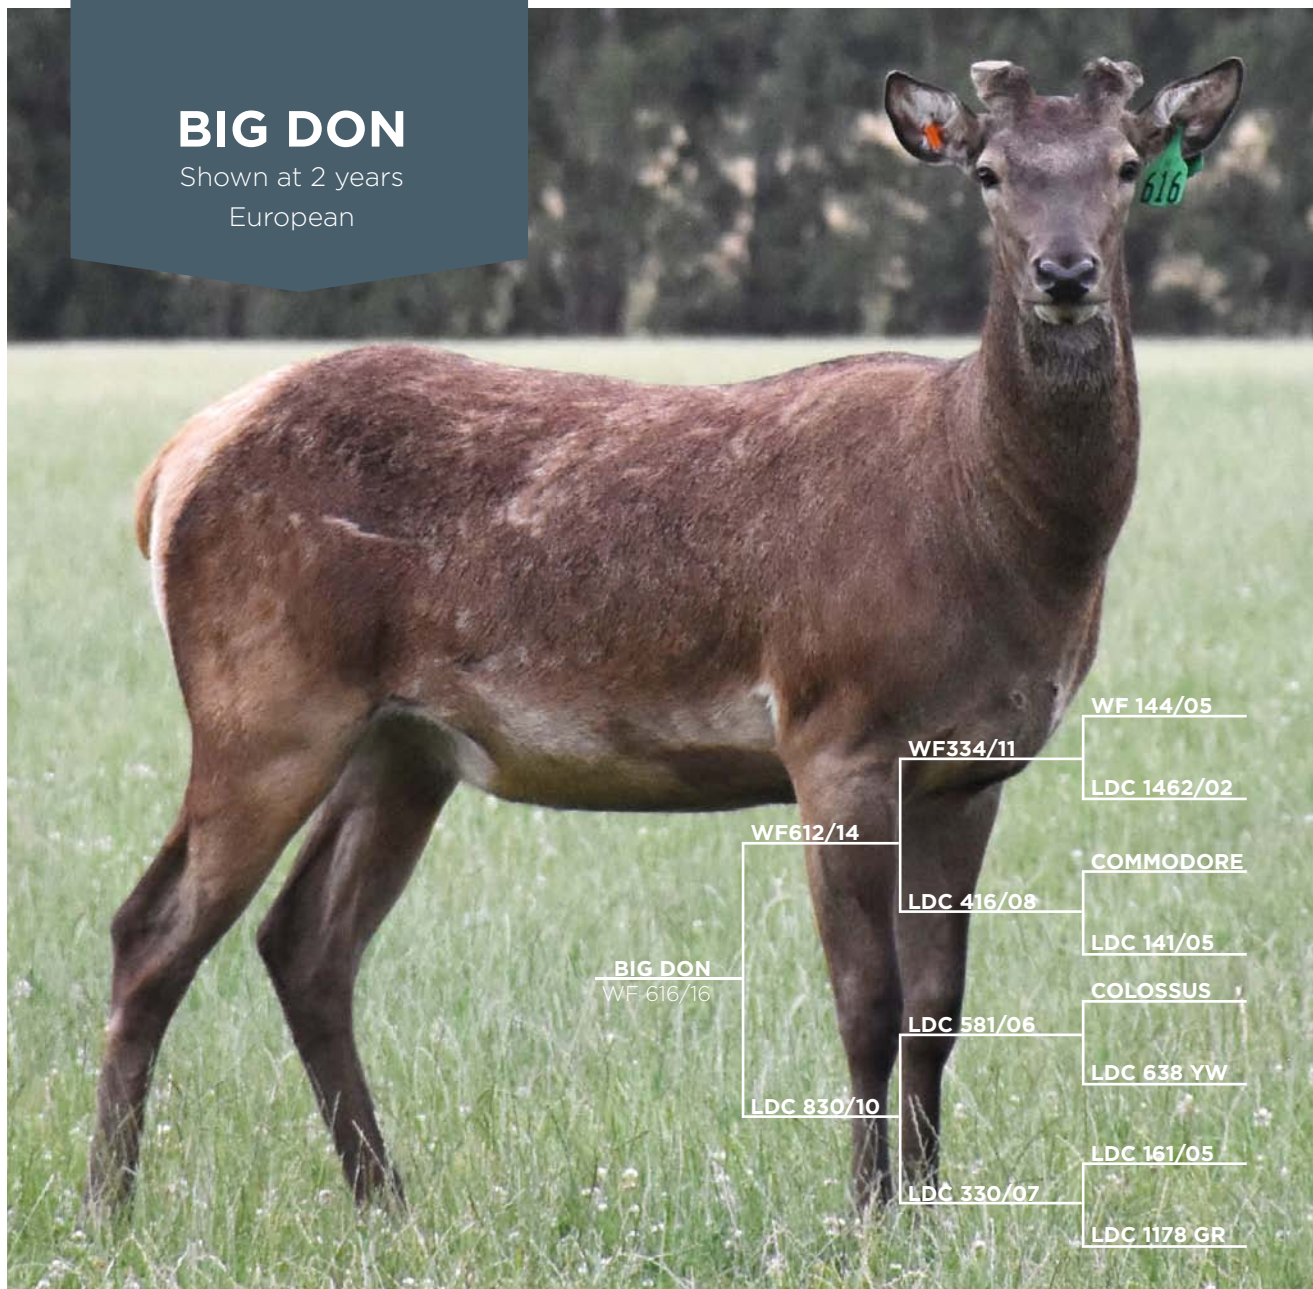

BIG DON

Shown at 2 years
European

Big Don was retained by Wilkins Farming from our 2016 born progeny. This stag has tremendous depth to his pedigree dominated by Doncaster breeding.

Big Don was bred from some of our very best genetics. This stag has exceptional growth rates and a 2 year sale day live weight of 280 kg. His W12eBV of 25.13, eye muscle of 35.35 and estimated loin weight of 4.85, sees Big Don as a serious venison producer. His CT scanning results are extremely impressive reinforcing his venison traits, scanning NO. 1 for the 3 key measures of loin weight, lean/CWT, and yield/LWT percentage.

He boasts a tremendously thickset body and very quiet nature.

AGE	YEAR	BODY WEIGHT (kg)	VELVET (kg)	GRADE
6 Months	2017	78		
11 Months	2017	131		
15 Months	2018	165		
W12eBV		25.13		
LEANeBV		8.94		
Est Loin Weight		4.85		
EMA		35.35		
2 Years	2018	294 (Feb 2019)	3.2	A2S