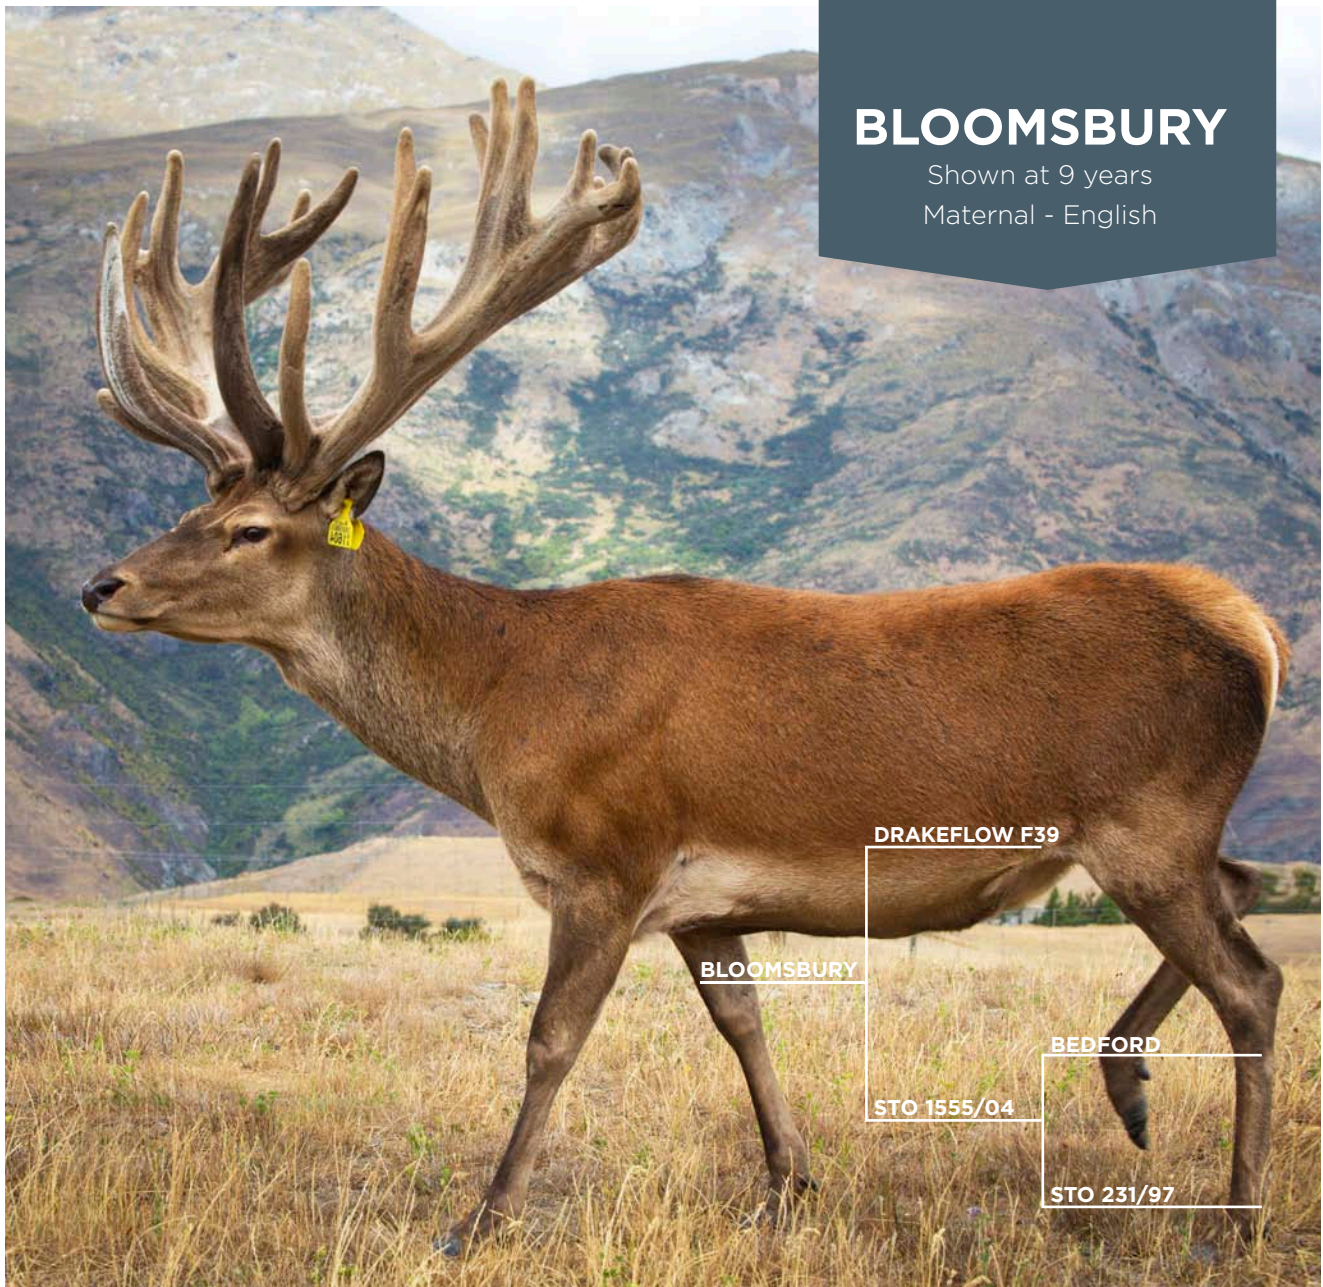

BLOOMSBURY

Shown at 9 years
Maternal - English

Shown at 9 years

Sire - Bloomsbury shown at 6 years

Bloomsbury is a Pure English stag featuring impressive velvet credentials.

He has been used by Wilkins Farming Co in our AI programmes and is a game changing sire. An impressive 300 kg at 6 years as well as producing 11.4 kg SA velvet and 5 kg of regrowth.

This stag is an exciting addition to the Wilkins Farming Co English breeding programme. The impact we expect from this English sire is second to none.