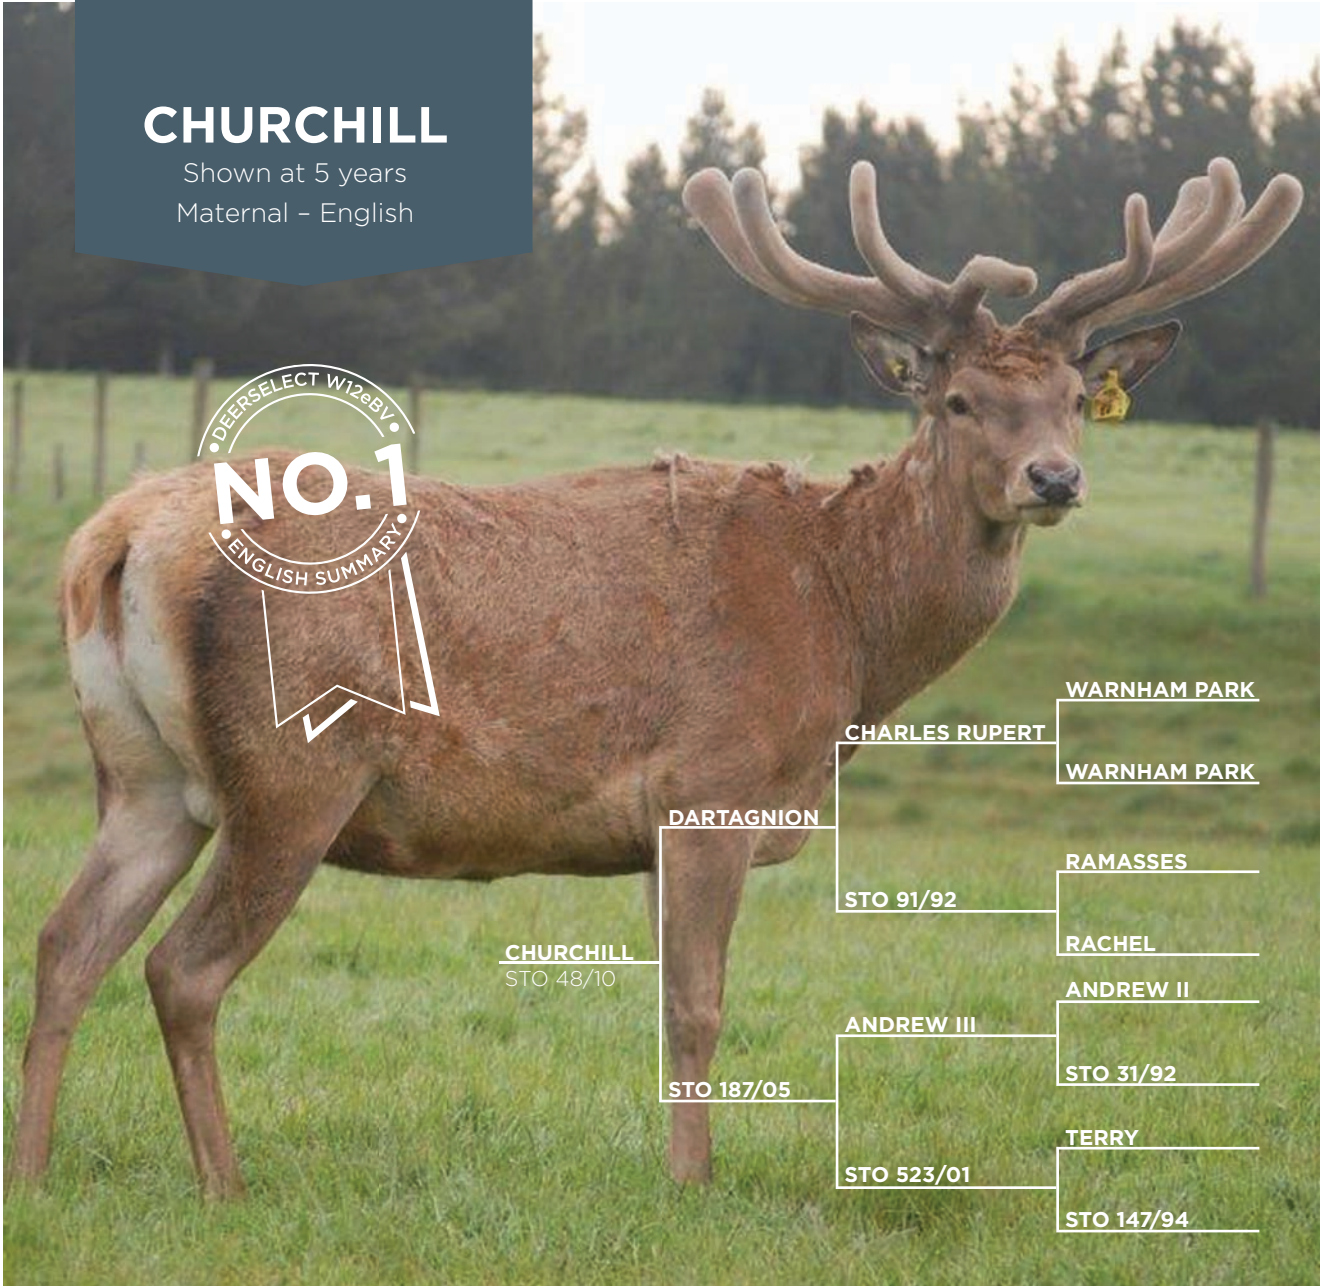

CHURCHILL

Shown at 5 years
Maternal - English

CHURCHILL
STO 48/10

DARTAGNION

CHARLES RUPERT

WARNHAM PARK

WARNHAM PARK

STO 91/92

STO 147/94

Shown at 2 years

Shown at 2 years

Churchill is a pure English sire whose growth rate is exceptional.

He is sired by Dartagnion, out of an Andrew III hind. Pure English, Warnham bloodlines.

He was a massive English stag, with the largest 15 and 18 month live weights Stanfield have produced for this type.

A key member of our stag team through AI, Churchill's reliability delivers progeny with exceptional growth rates and consistent velvet credentials.

AGE	YEAR	BODY WEIGHT (kg)	VELVET (kg)	GRADE
3 Weaning		70		
11 Months	2011	135.5		
W12eBV		17.5		
15 Months	2012	168		
2 Years	2012	237		
3 Years	2013	270	4.8	SA2
4 Years	2014	290	6	SA2
5 Years	2015	294	7	SA2
6 Years	2016	310	7.25	SA2
7 Years	2017	324	7.45	SA2
DECEASED	2018			