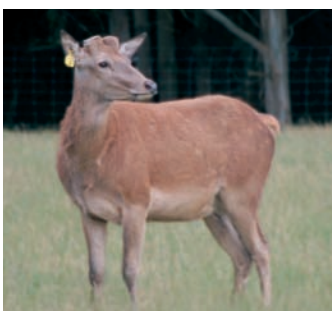

RAMASSES

RACHEL

ANDREW III

ANDREW II

STO 187/05

STO 31/92

STO 523/01

TERRY

STO 147/94

Shown at 2 years

Shown at 2 years

Churchill is a pure English sire whose growth rate is exceptional.

He is sired by Dartagnion, out of an Andrew III hind. Pure English, Warnham bloodlines.

He was a massive English stag, with the largest 15 and 18 month live weights Stanfield have produced for this type.

A key member of our stag team through AI, Churchill's reliability delivers progeny with exceptional growth rates and consistent velvet credentials.

AGE	YEAR	BODY WEIGHT (kg)	VELVET (kg)	GRADE
3 Weaning		70		
11 Months	2011	135.5		
W12eBV		17.5		
15 Months	2012	168		
2 Years	2012	237		
3 Years	2013	270	4.8	SA2
4 Years	2014	290	6	SA2
5 Years	2015	294	7	SA2
6 Years	2016	310	7.25	SA2
7 Years	2017	324	7.45	SA2
DECEASED	2018			