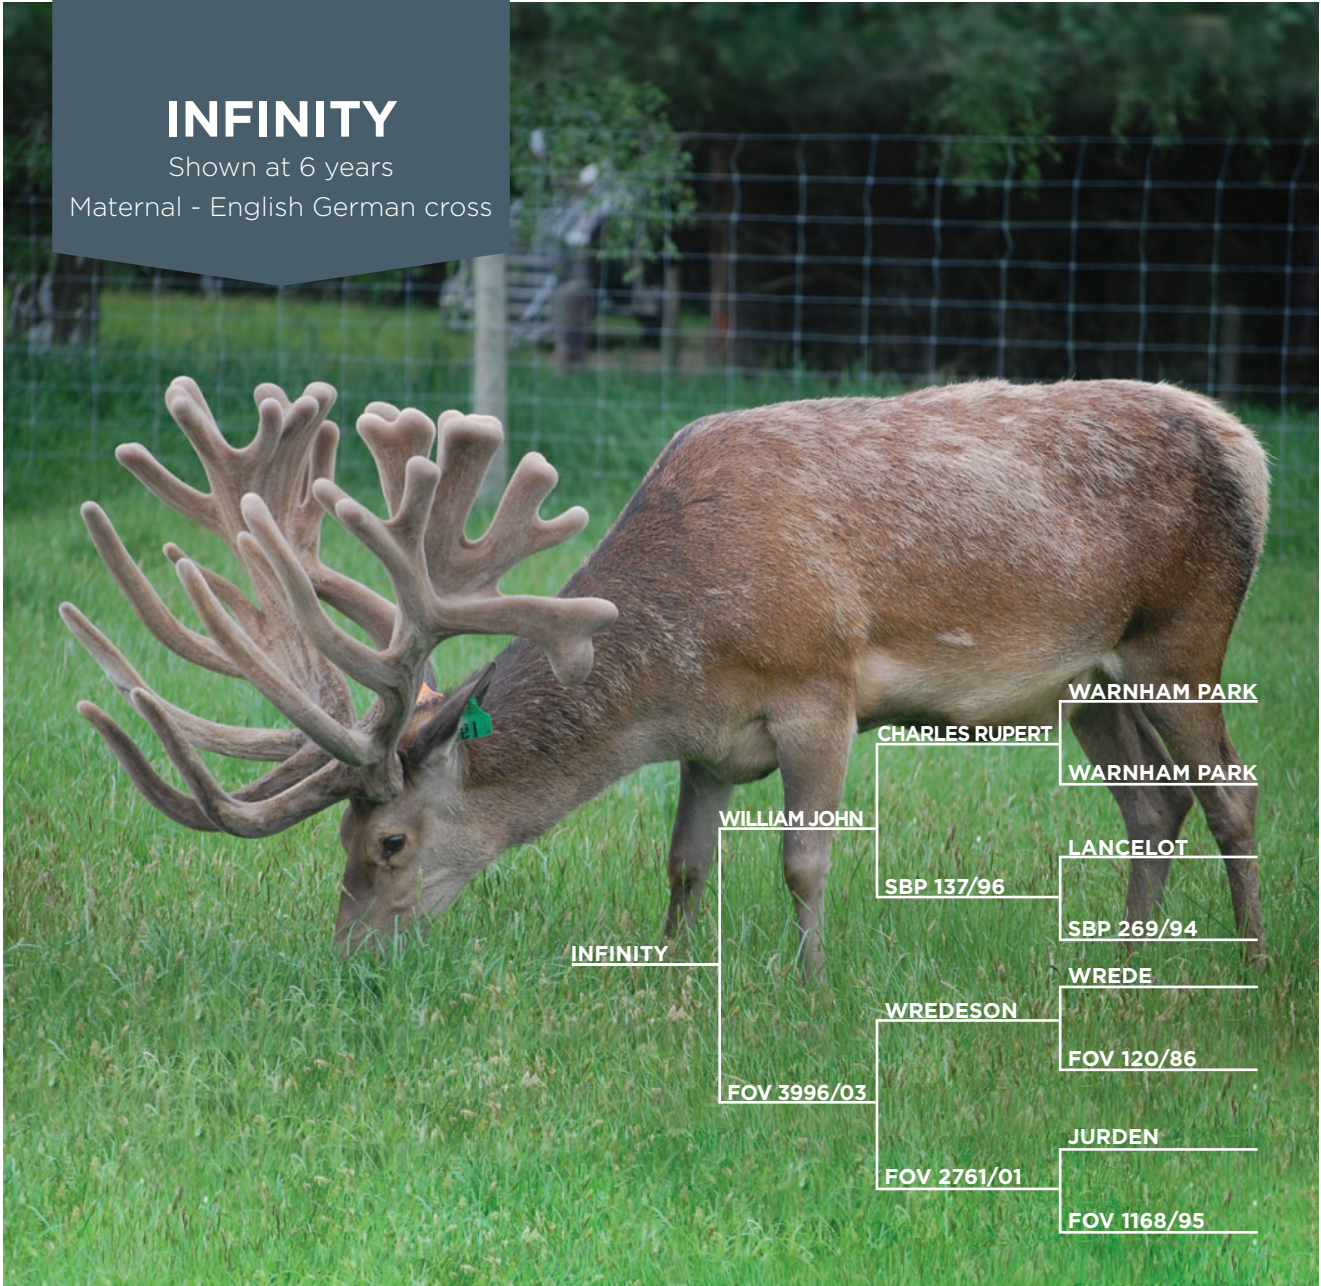

INFINITY

Shown at 6 years

Maternal - English German cross

WARNHAM PARK

CHARLES RUPERT

WARNHAM PARK

WILLIAM JOHN

LANCELOT

SBP 137/96

SBP 269/94

INFINITY

WREDE

WREDESON

FOV 120/86

FOV 3996/03

FOV 2761/01

JURDEN

FOV 1168/95

Shown at 6 years

Infinity is an impressive English/German stag featuring outstanding antler attributes.

He is sired by William John out of a Wredeson hind. Wilkins Farming Co purchased his dam FOV 3996/03 while in calf from the Foveran hind sale, and Infinity was her resulting progeny. The incredible depth to his pedigree is testament to the stag he grew into.

At 5 years of age Infinity achieved an outstanding 612 inches of antler as highlighted in the table below.

We are continuing to breed strategically via AI with Infinity over our English/German hind base and are continually impressed by the progeny he leaves.