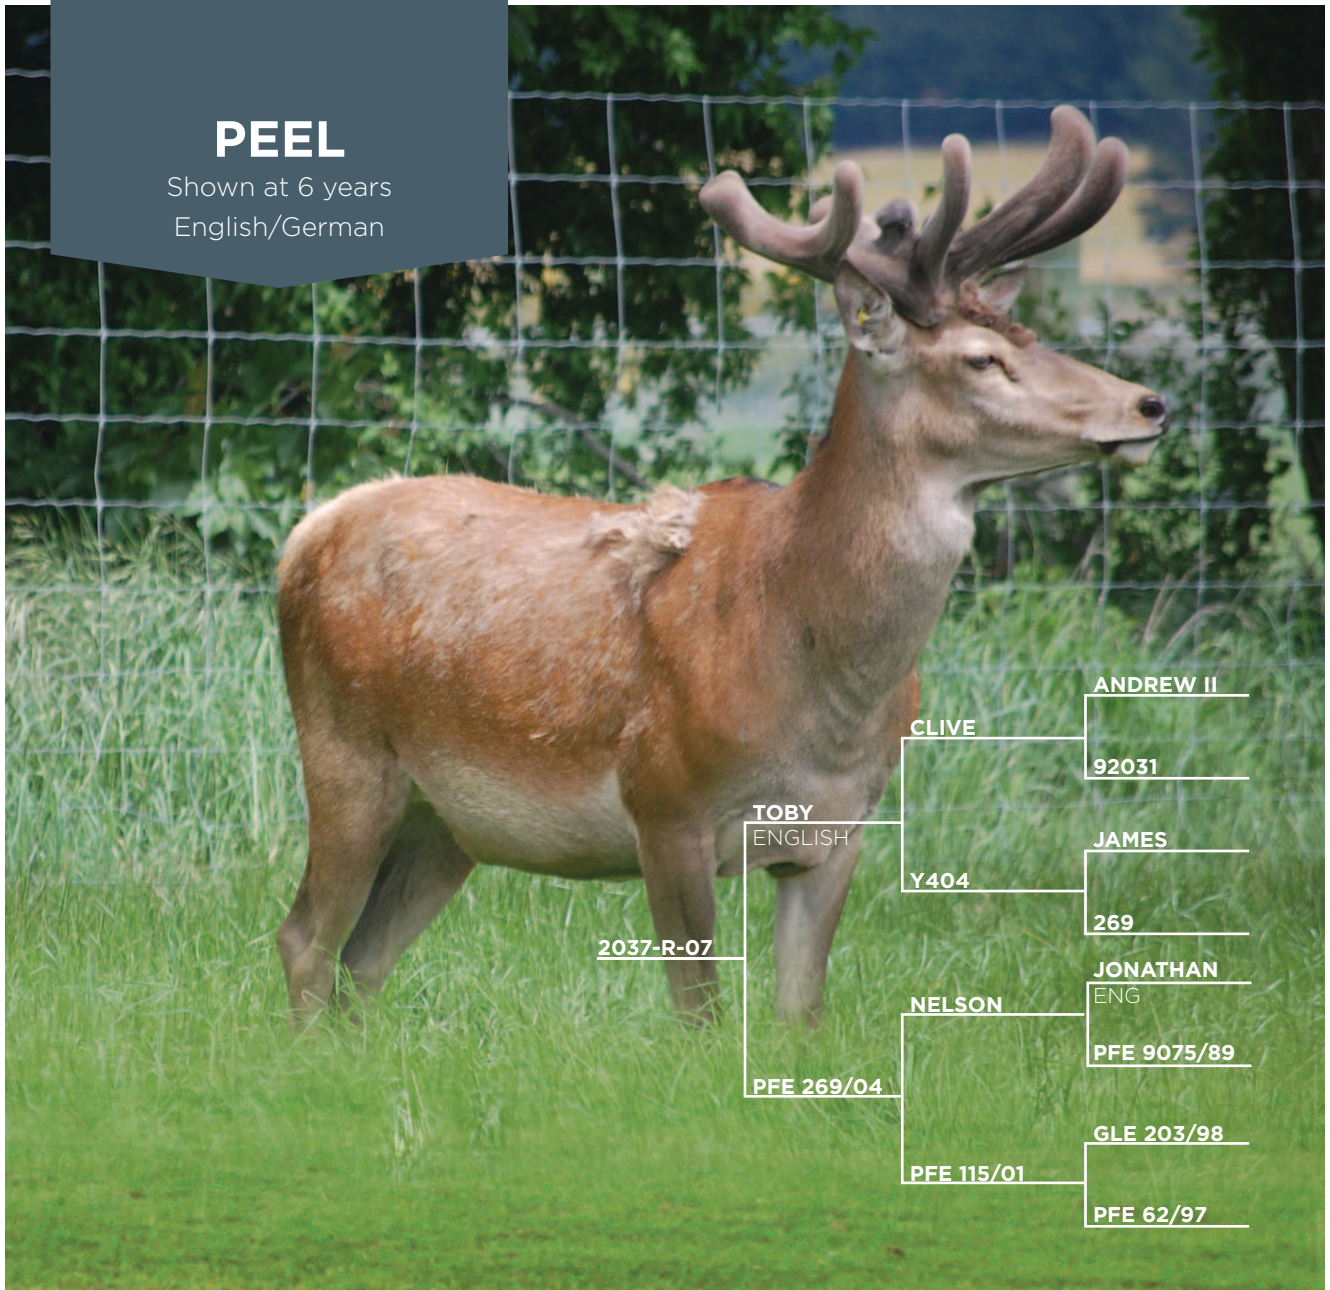

# PEEL

Shown at 6 years  
English/German

ANDREW II

CLIVE

92031

TOBY  
ENGLISH

Y404

JAMES

269

2037-R-07

JONATHAN

ENG

NELSON

PFE 9075/89

PFE 269/04

GLE 203/98

## Peel is an English German cross with a solid W12eBV and top velvet genetics.

Purchased from Peel Forest in 2011 and appropriately named Peel, this stag offers many valuable traits. Of note in the table below is his W12eBV combined with his solid velvet weights.

We are pleased Peel's progeny continue to inherit his high growth rate and strong velvet credentials.

If you're looking for a top all round maternal sire we highly recommend Peel.

AGE	YEAR	BODY WEIGHT (kg)	VELVET (kg)	GRADE
16/09/2008		103.5		
25/11/2008		125.5		
W12BV		+9.6		
2 Years	2009			
3 Years	2010	222	4.4	A2S
4 Years	2011	229		
5 Years	2012		5.68	SA2
6 Years	2013		8.15	SA2
7 Years	2014		8.20	SA2
8 Years	2015		7.25	SA2
9 Years	2016		8.35	SA
10 Years	2017	278	6.25	SA2
11 Years	2018	287	4.8	