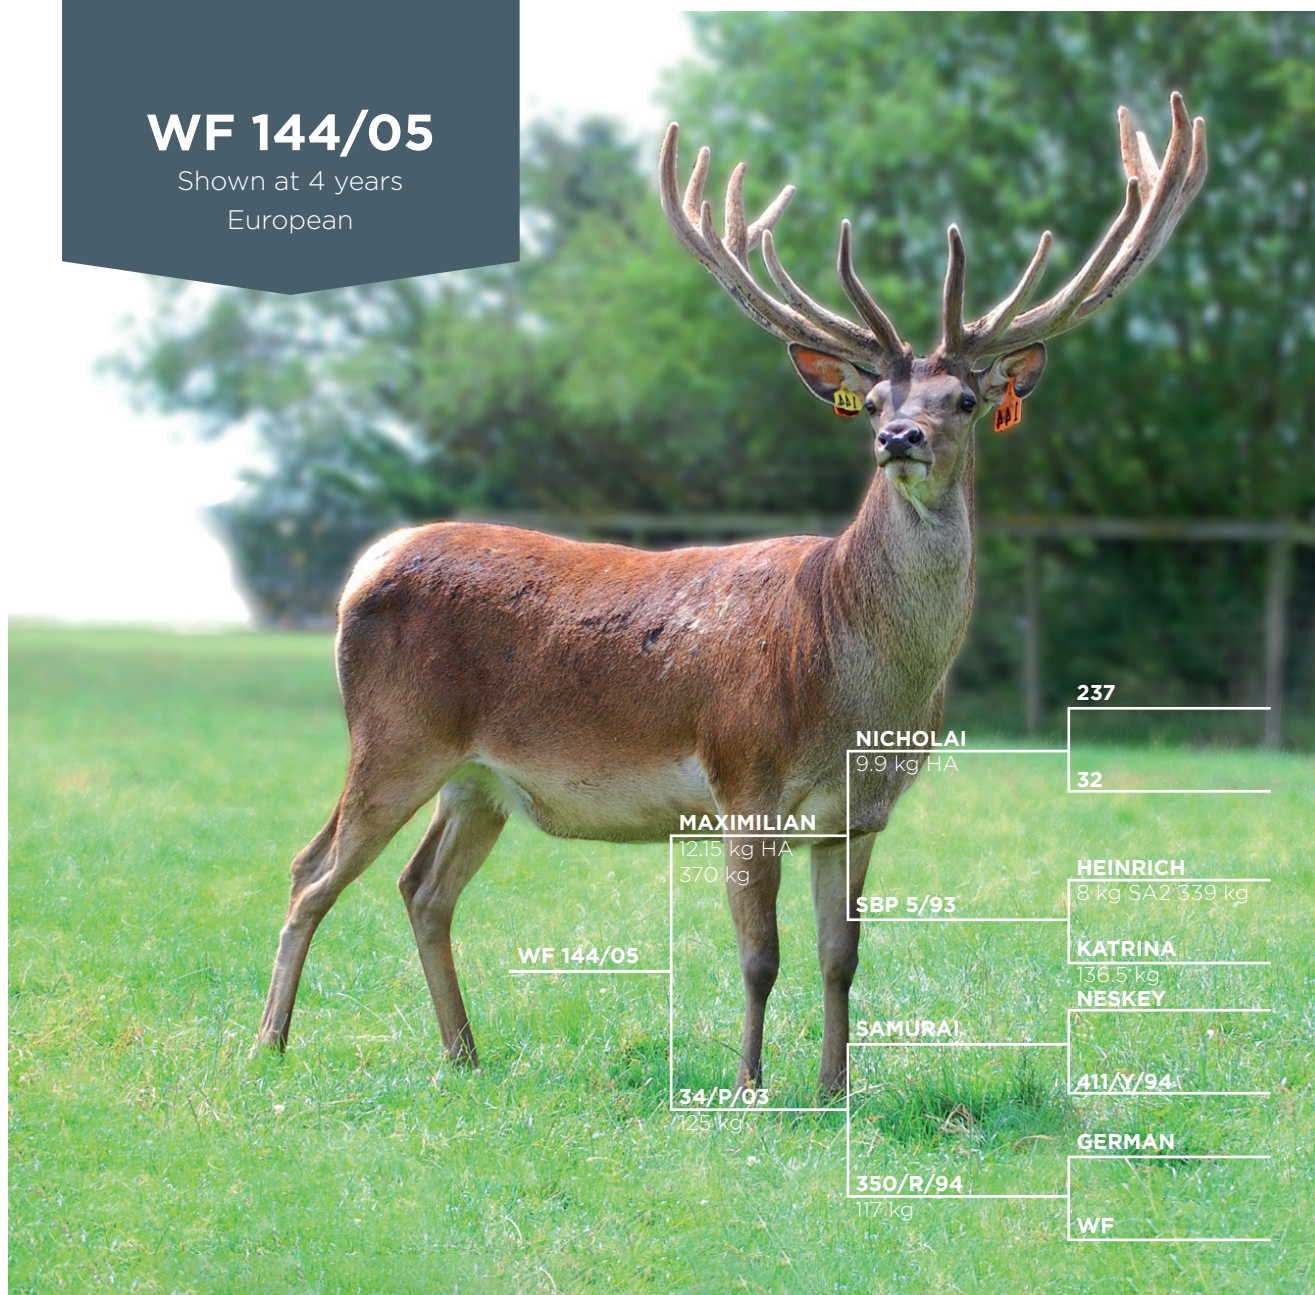

# WF 144/05

Shown at 4 years  
European

237

**NICHOLAI**  
9.9 kg HA

32

**MAXIMILIAN**  
12.15 kg HA  
370 kg

**SBP 5/93**

**HEINRICH**  
8 kg SA2 339 kg

**WF 144/05 is one of our stalwart sires, offering exceptional growth rates, yield and hardiness.**

Sired by Maximilian, out of WF 34/03, one of our best dams for breeding efficiency.

Ranked No. 1 for our born 2005 progeny for loin and carcass indexes, WF 144/05 continues to deliver well on all key performance measures.

As at October 2019, WF 144/05 had a current W12eBV of + 18.8, with a 99% accuracy from 725 recorded progeny.

WF 144/05 is an ideal multipurpose sire for breeding replacement hinds with strong maternal traits, as well as high growth rates for venison production. He has great conformation, and we are continually impressed with his constitution through, and after the roar.

AGE	YEAR	BODY WEIGHT (kg)	VELVET (kg)	GRADE
Jan	2006	48		
3 Months	March 2006	74		
6 Months	May 2006	101		
11 Months	October 2006	139		
14 Months	February 2007	187		
W12eBV		18.8		
2 Years	2008	213	3	A2S
3 Years	2009		Grown Out	
4 Years	2010	318	Grown Out	TBA
5 Years	2011		5.46	SA2
6 Years	2012	360	6.2	SA2
7 Years	2013	360	6.25	SA2
8 Years	2014	350	7.1	SA2
9 Years	2015	345	7.25	SA2
10 Years	2016		7.5	SA2
DECEASED	2017			