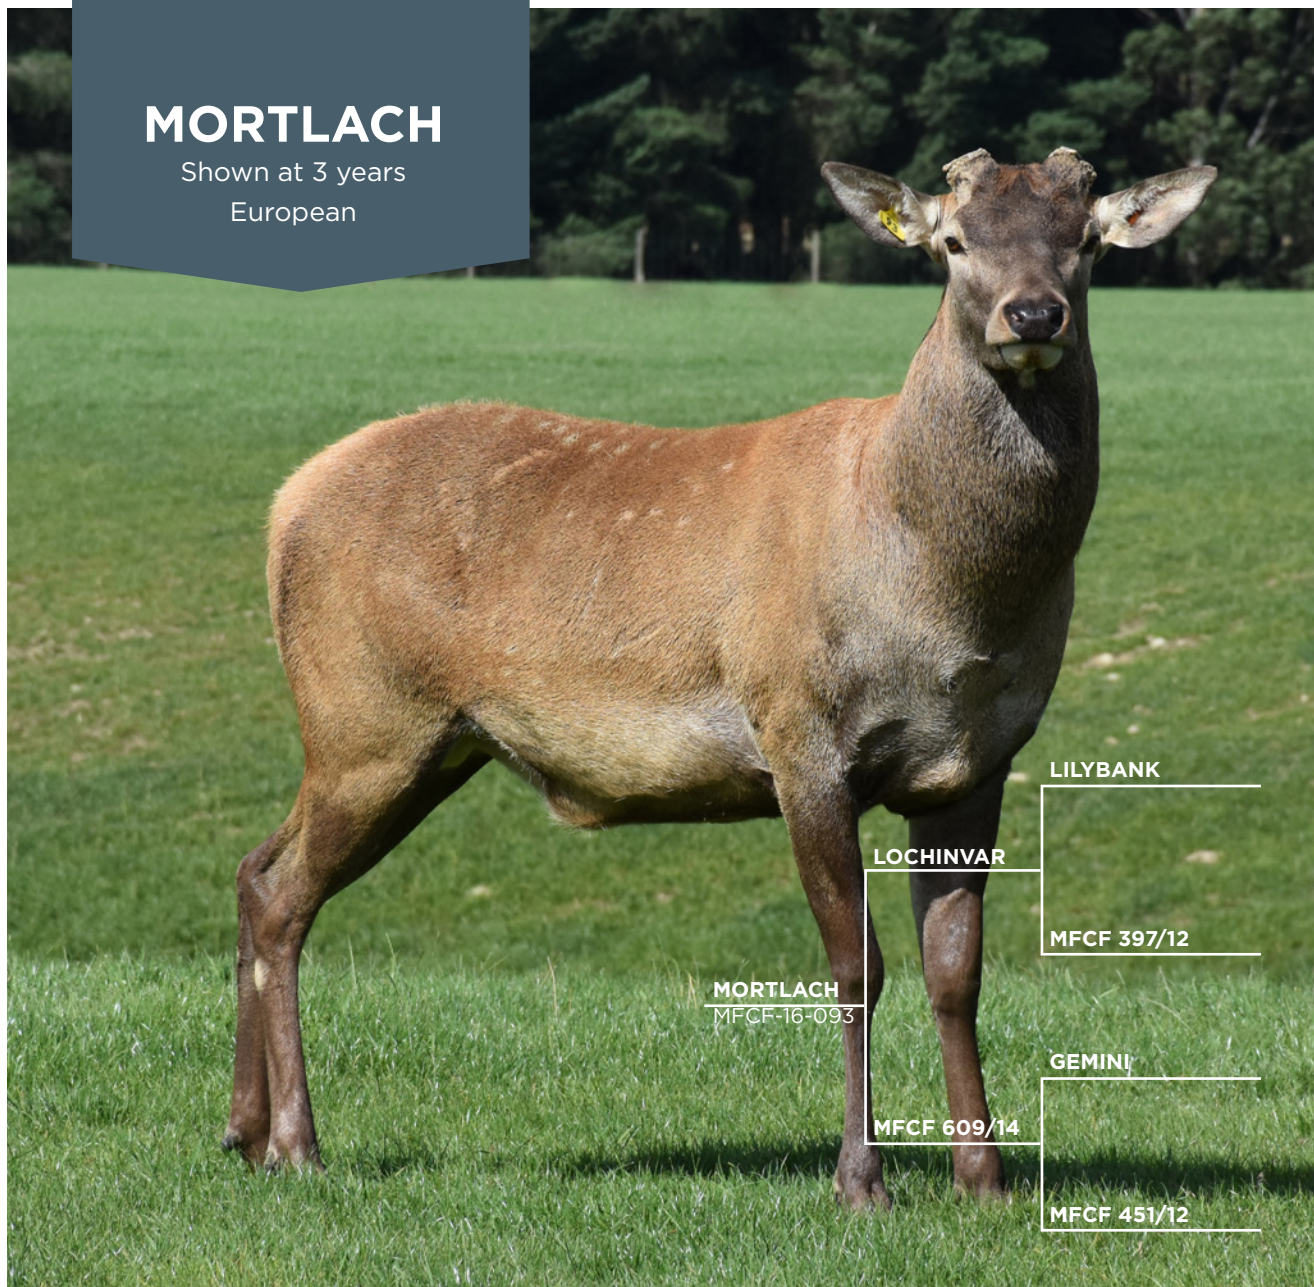

# MORTLACH

Shown at 3 years  
European

## Mortlach is an exciting European stag with strong venison credentials.

This stag is sired by Lochinvar out of a Gemini hind, and was purchased by Wilkins Farming Co in 2019.

As shown in the table Mortlach has sound growth rates achieving 86.5 kg at weaning. The solid growth rates are backed by his W12eBV of 33.21.

We are anticipating excellent performance from this promising European sire.

AGE	YEAR	BODY WEIGHT (kg)	VELVET (kg)	GRADE
Weaning	23/01/2017	86.5		
12 Months		154.5		
15 Months	3/10/2018	N/A		
W12eBV	2018	33.21		
EMACEBV	2018	1.62		
EMA		36.7		
2 Years	2018	233 (Feb 2019)	4	AS
3 Years	2019	342	5.6	SA2