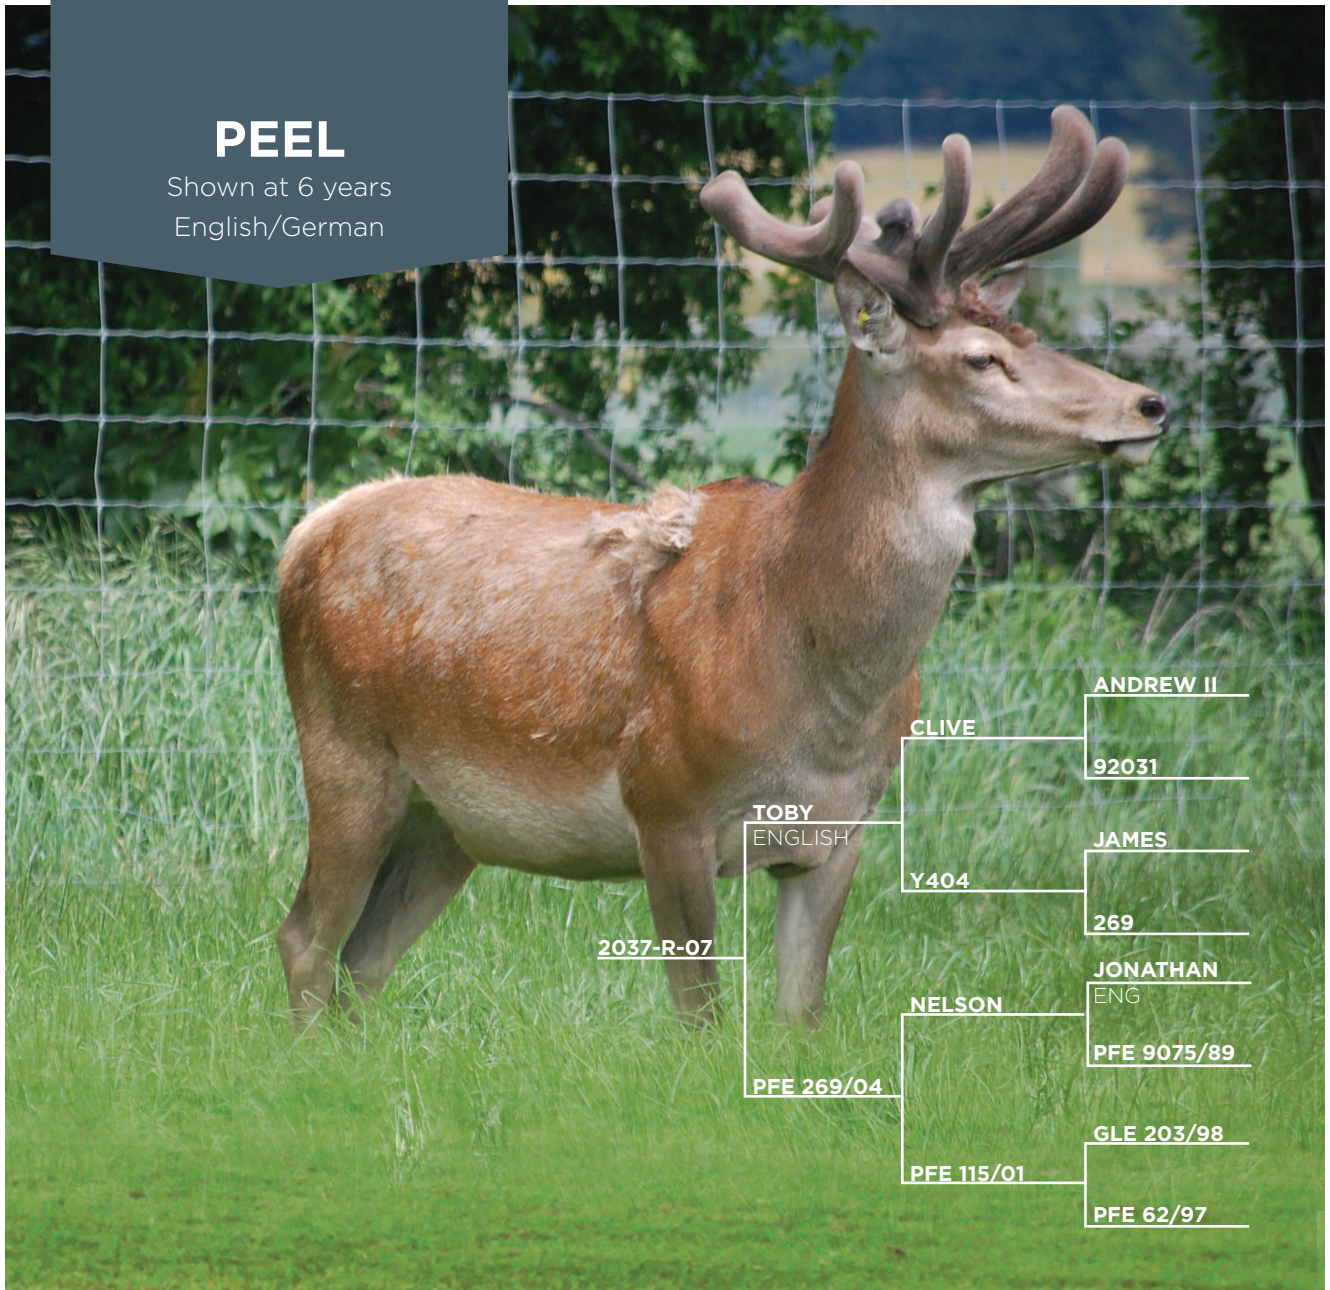

PEEL

Shown at 6 years
English/German

ANDREW II

CLIVE

92031

TOBY
ENGLISH

JAMES

Y404

269

2037-R-07

JONATHAN
ENG

NELSON

PFE 9075/89

PFE 269/04

GLE 203/98

PFE 115/01

PFE 62/97

Shown at 4 years

Peel is an English German cross with a solid W12eBV and top velvet genetics.

Purchased from Peel Forest in 2011 and appropriately named Peel, this stag offers many valuable traits. Of note in the table below is his W12eBV combined with his solid velvet weights.

We are pleased Peel's progeny continue to inherit his high growth rate and strong velvet credentials.

If you're looking for a top all round maternal sire we highly recommend Peel.

AGE	YEAR	BODY WEIGHT (kg)	VELVET (kg)	GRADE
16/09/2008		103.5		
25/11/2008		125.5		
W12BV		+9.6		
2 Years	2009			
3 Years	2010	222	4.4	A2S
4 Years	2011	229		
5 Years	2012		5.68	SA2
6 Years	2013		8.15	SA2
7 Years	2014		8.20	SA2
8 Years	2015		7.25	SA2
9 Years	2016		8.35	SA
10 Years	2017	278	6.25	SA2
11 Years	2018	287	4.8	