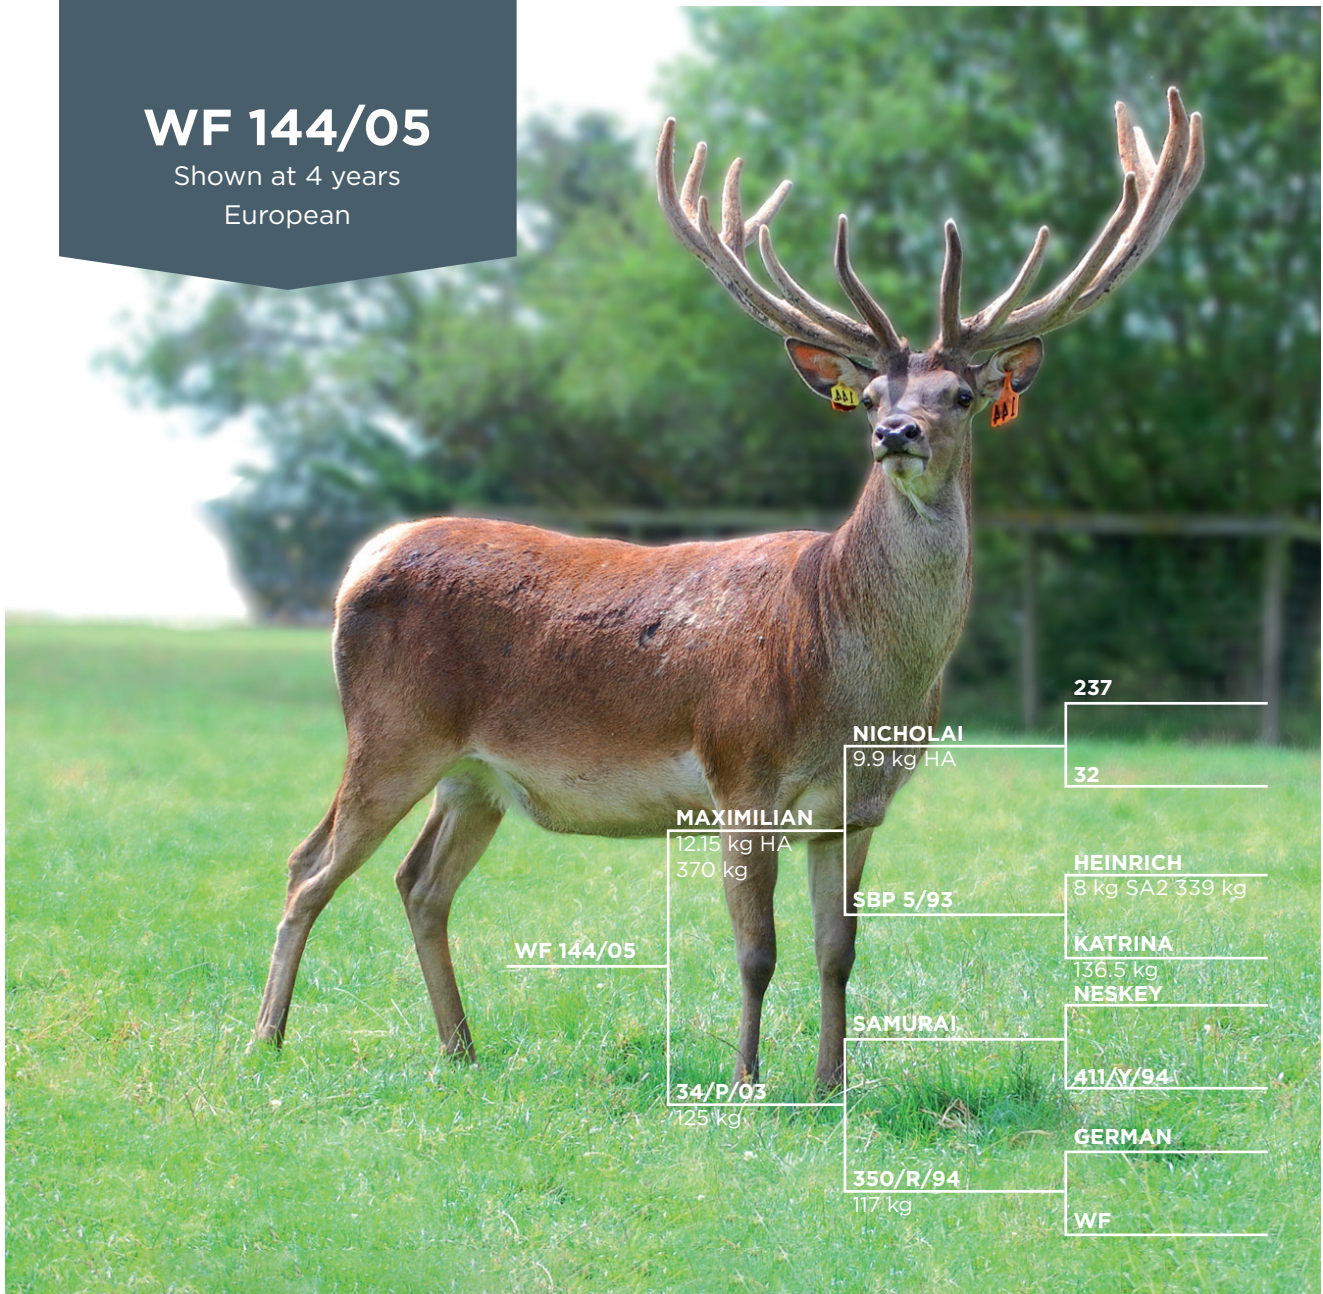

WF 144/05

Shown at 4 years
European

WF 144/05

MAXIMILIAN
12.15 kg HA
370 kg

NICHOLAI
9.9 kg HA

SBP 5/93

SAMURAI

34/P/03
125 kg

WF 144/05 is one of our stalwart sires, offering exceptional growth rates, yield and hardiness.

Sired by Maximilian, out of WF 34/03, one of our best dams for breeding efficiency.

Ranked No. 1 for our born 2005 progeny for loin and carcass indexes, WF 144/05 continues to deliver well on all key performance measures.

As at October 2020, WF 144/05 had a current W12eBV of + 18.9, with a 99% accuracy from 756 recorded progeny.

WF 144/05 is an ideal multipurpose sire for breeding replacement hinds with strong maternal traits, as well as high growth rates for venison production. He has great conformation, and we are continually impressed with his constitution through, and after the roar.

AGE	YEAR	BODY WEIGHT (kg)	VELVET (kg)	GRADE
Jan	2006	48		
3 Months	March 2006	74		
6 Months	May 2006	101		
11 Months	October 2006	139		
14 Months	February 2007	187		
W12eBV		18.9		
2 Years	2008	213	3	A2S
3 Years	2009		Grown Out	
4 Years	2010	318	Grown Out	TBA
5 Years	2011		5.46	SA2
6 Years	2012	360	6.2	SA2
7 Years	2013	360	6.25	SA2
8 Years	2014	350	7.1	SA2
9 Years	2015	345	7.25	SA2
10 Years	2016		7.5	SA2
DECEASED	2017			