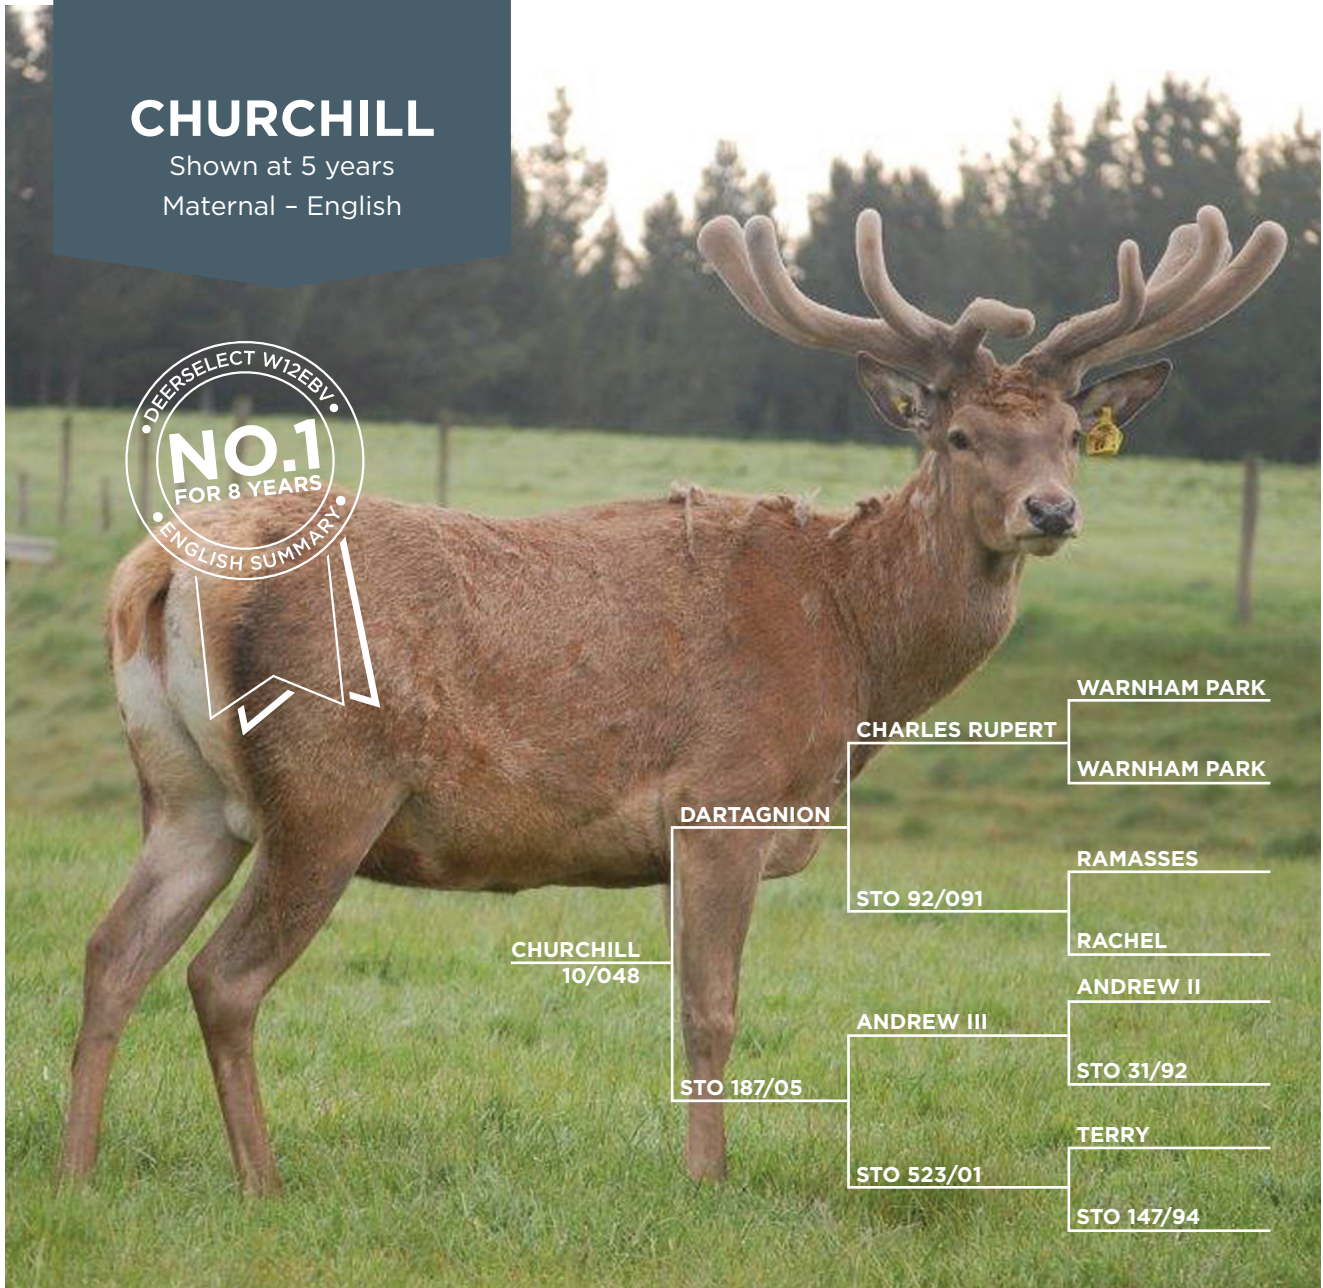

CHURCHILL

Shown at 5 years
Maternal - English

Shown at 2 years

Shown at 2 years

Churchill – a pure English sire whose growth rate is exceptional.

He was sired by Dartagnion, out of an Andrew III hind. Pure English, Warnham bloodlines. He was a massive English stag, with the largest 15 and 18 month live weights Stanfield have produced for this type.

As indicated below, as at October 2020, Churchill's W12eBV was +17.7, with an accuracy of 99% and 567 recorded progeny. We are very pleased that Churchill is ranked No. 1 for W12eBV, and has been for 8 years (English sire summaries DEERSelect)

A key member of our stag team through AI, Churchill's reliability delivers progeny with exceptional growth rates and consistent velvet credentials.

AGE	YEAR	BODY WEIGHT (kg)	VELVET (kg)	GRADE
3 Weaning		70		
11 Months	2011	135.5		
W12Bv		17.7		
15 Months		168		
2 Years	2012	237		
3 Years	2013	270	4.8	SA2
4 Years	2014	290	6	SA2
5 Years	2015	294	7	SA2
6 Years	2016	310	7.25	SA2
7 Years	2017	324	7.45	SA2
DECEASED	2018			