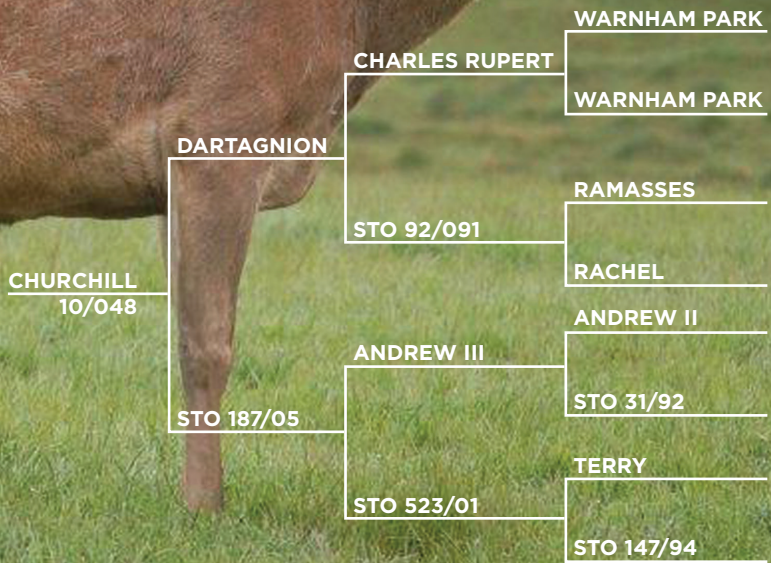

CHURCHILL

Shown at 5 years
Maternal - English

Shown at 2 years

Shown at 2 years

Churchill – a pure English sire whose growth rate is exceptional.

He was sired by Dartagnion, out of an Andrew III hind. Pure English, Warnham bloodlines. He was a massive English stag, with the largest 15 and 18 month live weights Stanfield have produced for this type.

As indicated below, as at October 2020, Churchill's W12eBV was +17.7, with an accuracy of 99% and 567 recorded progeny. We are very pleased that Churchill is ranked No. 1 for W12eBV, and has been for 8 years (English sire summaries DEERSelect)

A key member of our stag team through AI, Churchill's reliability delivers progeny with exceptional growth rates and consistent velvet credentials.

AGE	YEAR	BODY WEIGHT (kg)	VELVET (kg)	GRADE
3 Weaning		70		
11 Months	2011	135.5		
W12Bv		17.7		
15 Months		168		
2 Years	2012	237		
3 Years	2013	270	4.8	SA2
4 Years	2014	290	6	SA2
5 Years	2015	294	7	SA2
6 Years	2016	310	7.25	SA2
7 Years	2017	324	7.45	SA2
DECEASED	2018			