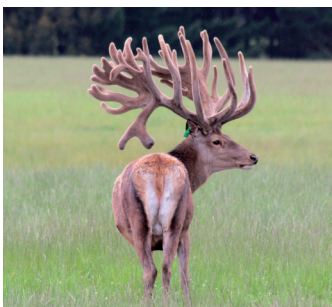

INFINITY

Shown at 6 years

Maternal - English German cross

WARNHAM PARK

CHARLES RUPERT

WARNHAM PARK

WILLIAM JOHN

LANCELOT

SBP 137/96

SBP 269/94

INFINITY

WREDE

WREDESON

FOV 120/86

FOV 3996/03

FOV 2761/01

KRUGER

FOV 1302/97

Shown at 6 years

Infinity is an impressive English/German stag featuring outstanding antler attributes.

He is sired by William John out of a Wredeson hind. Wilkins Farming Co purchased his dam FOV 3996/03 while in calf from the Foveran hind sale, and Infinity was her resulting progeny. The incredible depth to his pedigree is testament to the stag he grew into.

At 5 years of age Infinity achieved an outstanding 612 inches of antler as highlighted in the table below.

We are continuing to breed strategically via AI with Infinity over our English/German hind base and are continually impressed by the progeny he leaves.