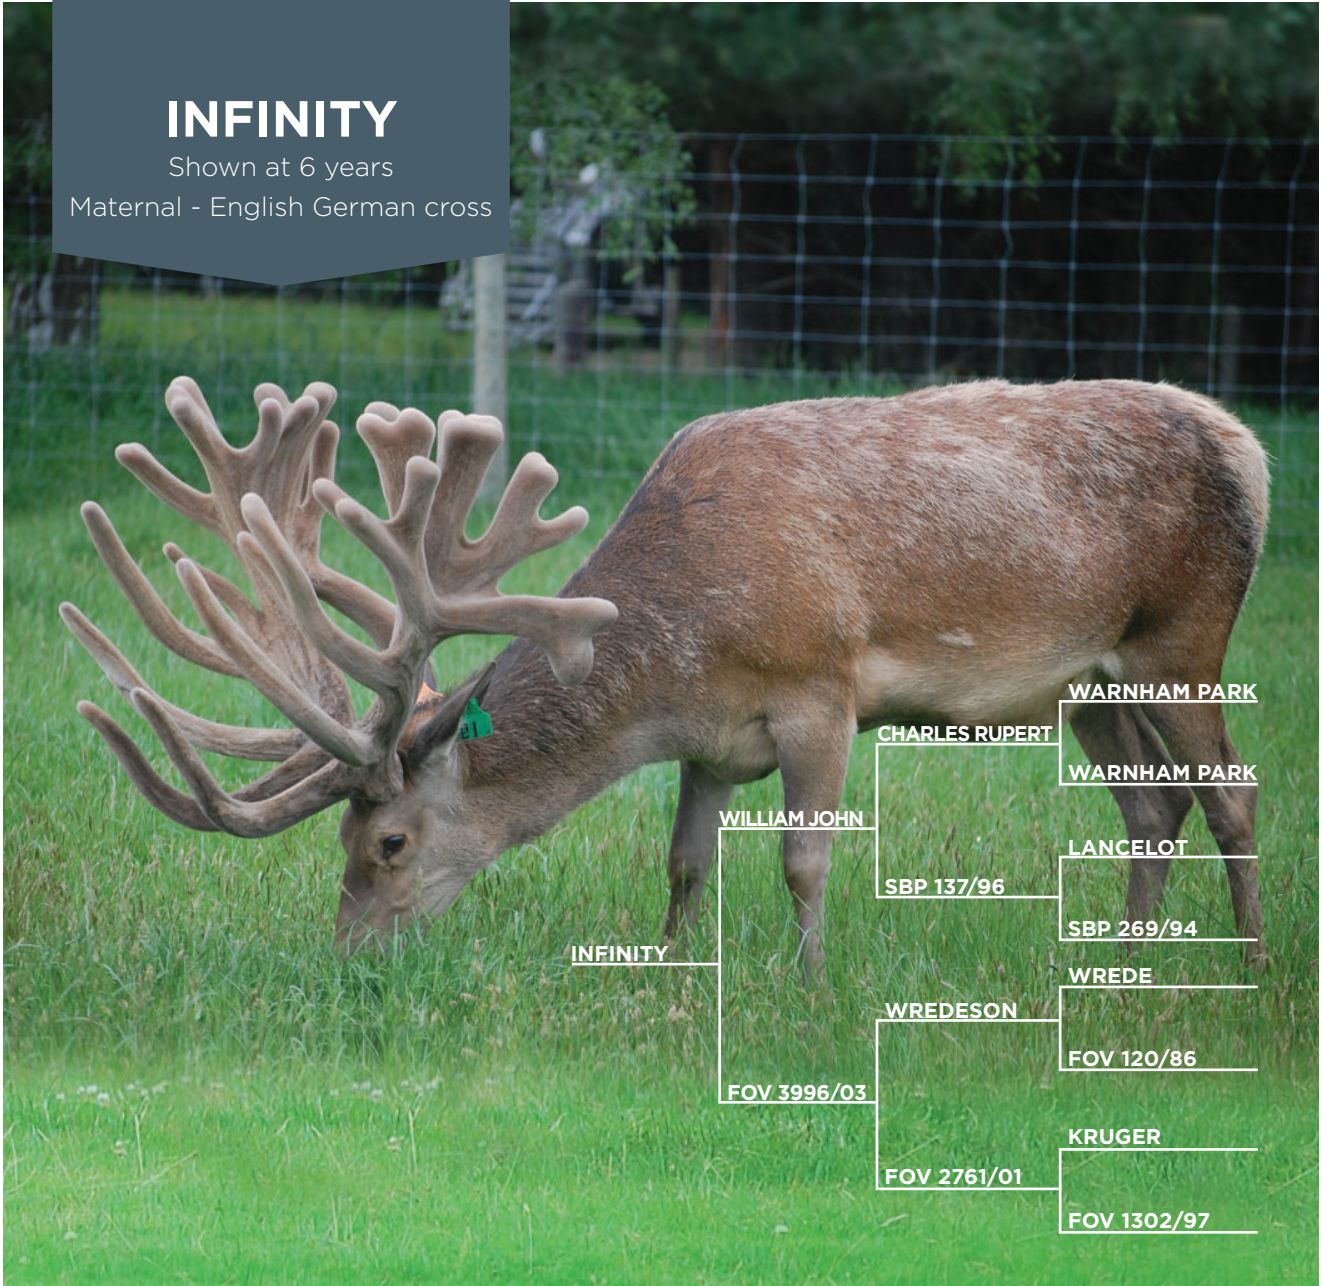

INFINITY

Shown at 6 years

Maternal - English German cross

WARNHAM PARK

CHARLES RUPERT

WARNHAM PARK

WILLIAM JOHN

LANCELOT

SBP 137/96

SBP 269/94

INFINITY

WREDE

WREDESON

FOV 120/86

FOV 3996/03

FOV 2761/01

KRUGER

FOV 1302/97

Shown at 6 years

Infinity is an impressive English/German stag featuring outstanding antler attributes.

He is sired by William John out of a Wredeson hind. Wilkins Farming Co purchased his dam FOV 3996/03 while in calf from the Foveran hind sale, and Infinity was her resulting progeny. The incredible depth to his pedigree is testament to the stag he grew into.

At 5 years of age Infinity achieved an outstanding 612 inches of antler as highlighted in the table below.

We are continuing to breed strategically via AI with Infinity over our English/German hind base and are continually impressed by the progeny he leaves.