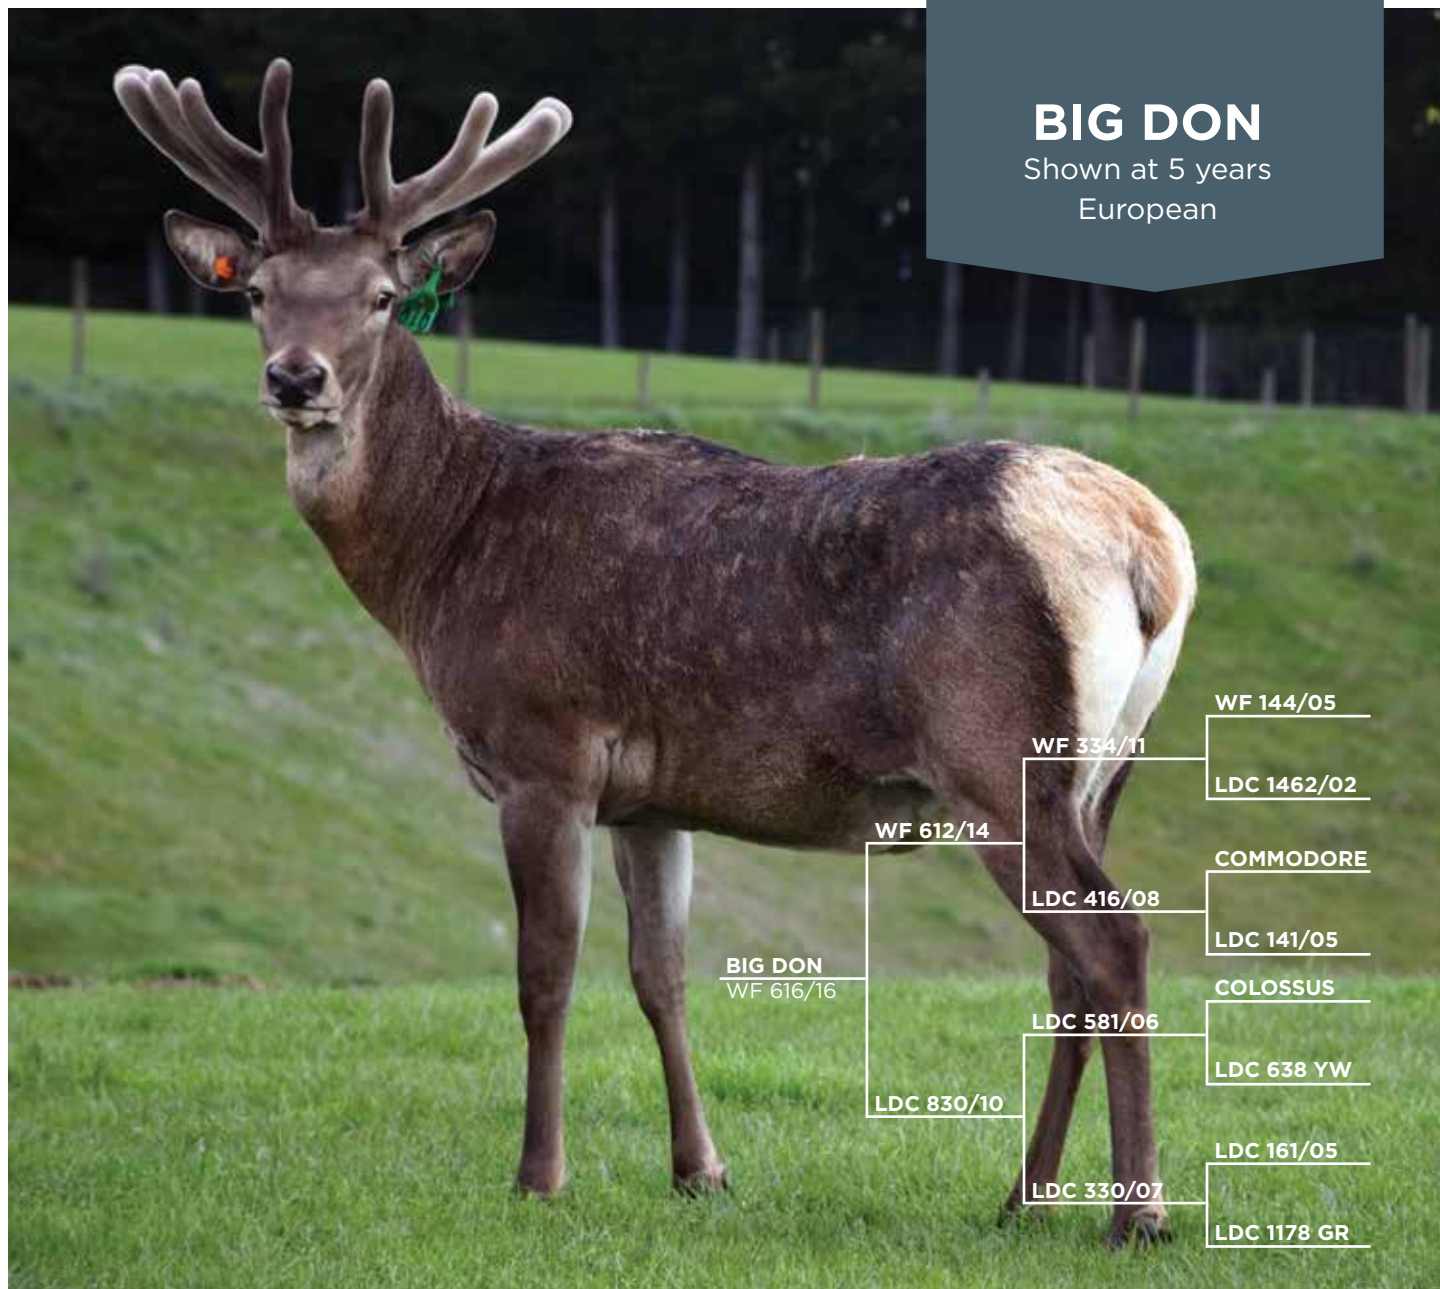

# BIG DON

Shown at 5 years  
European

Big Don was retained by Wilkins Farming from our 2016 born progeny. This stag has tremendous depth to his pedigree dominated by Doncaster breeding.

Shown at 2 years

Big Don was bred from some of our very best genetics. This stag has exceptional growth rates and a 2 year sale day live weight of 280 kg. His W12eBV of 25.13, eye muscle of 35.35 and estimated loin weight of 4.85, sees Big Don as a serious venison producer. His CT scanning results are extremely impressive reinforcing his venison traits, scanning NO. 1 for the 3 key measures of loin weight, lean/CWT, and yield/LWT percentage.

He boasts a tremendously thickset body and is extremely quiet in nature which can be seen across his progeny.

AGE	YEAR	BODY WEIGHT (kg)	VELVET (Kg)	GRADE
6 Months	2017	78		
11 Months	2017	131		
15 Months	2018	165		
W12eBV		25.13		
LEANeBV		8.94		
Est Loin Weight		4.85		
EMA		35.35		
2 Years	2018	294 (Feb 2019)	3.2	A2S
3 Years	2019	338	3.5	A2S
4 Years	2020	351	4.5	A2S
5 Years	2021	363	4.9	SA