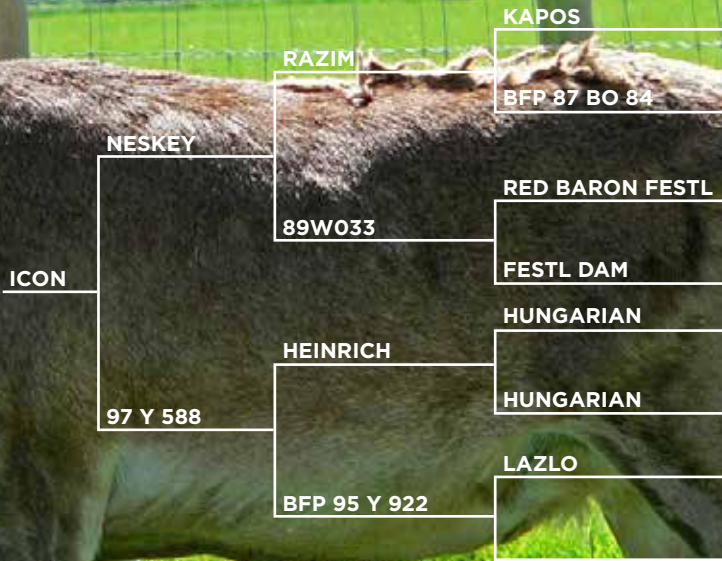

ICON
 Shown at 5 years
 Maternal -
 Eastern/German Cross

Shown at 7 years - 9.6 kg SA2

Icon has been used within our herd as an AI sire. He is a proven sire for growth rate and velvet, however Icon caught our attention due to his performance in the DPT (deer progeny testing) project. Icon was NO. 1 for EMA (eye muscle area) and tenderness when taste tests were done.

We have been using him strategically within our herd to enhance our EMA, meat yield and loin size which in turn will enhance flavour.

We are happy to have the opportunity to breed from this influential sire who is still consistently producing high meat yielding animals for future gain in this area.

AGE	YEAR	BODY WEIGHT (kg)	VELVET (kg)	GRADE
2 Years	2002	237	3.5	A2S
3 Years	2003		5	SA2
4 Years	2004	351	6.58	SAP
5 Years	2005		9.64	SA2
6 Years	2006	383	9.24	SA2
7 Years	2007		9.6	SA2
8 Years	2008		9.7	SA2
9 Years	2009		10.2	SA2
DECEASED	2009			