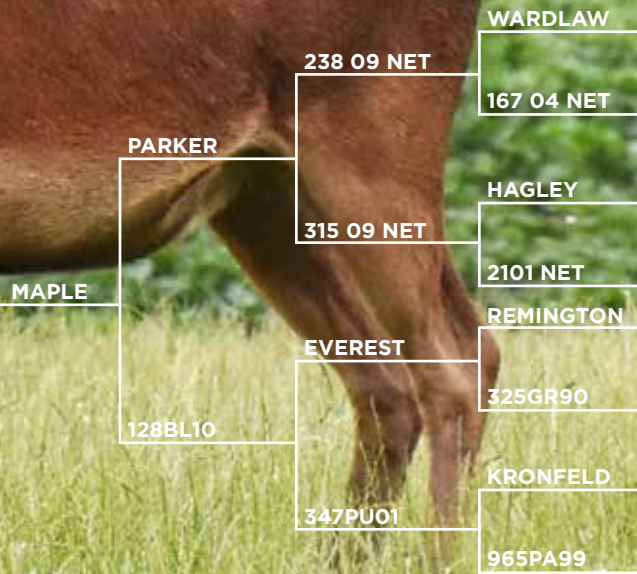

# MAPLE

Shown at 3 years  
Maternal — English Cross

Shown at 3 years

Maple was purchased from Brock deer in January 2019. Sired by Parker out of an Everest hind, this stag combines some really exciting velvet and growth rate genetics.

He had a notable live weight at weaning in April of 83 kg and his velvet head has incredible beam and tops. Maple cut an impressive 6.7 kg of SA2 at 2 years. He has a deep red coat colour, an impressive body, temperament.

We breed strategically with Maple for both body and velvet, and continue to be impressed by the genetics he delivers within our stud.

AGE	YEAR	BODY WEIGHT (kg)	VELVET (Kg)	GRADE
Weaning Weight	2016	83		
15 Months	2017	136		
2 Years	2017		6.7	SA
3 Years	2018	262	8.84	SA
4 Years	2019	297	9.2	SA