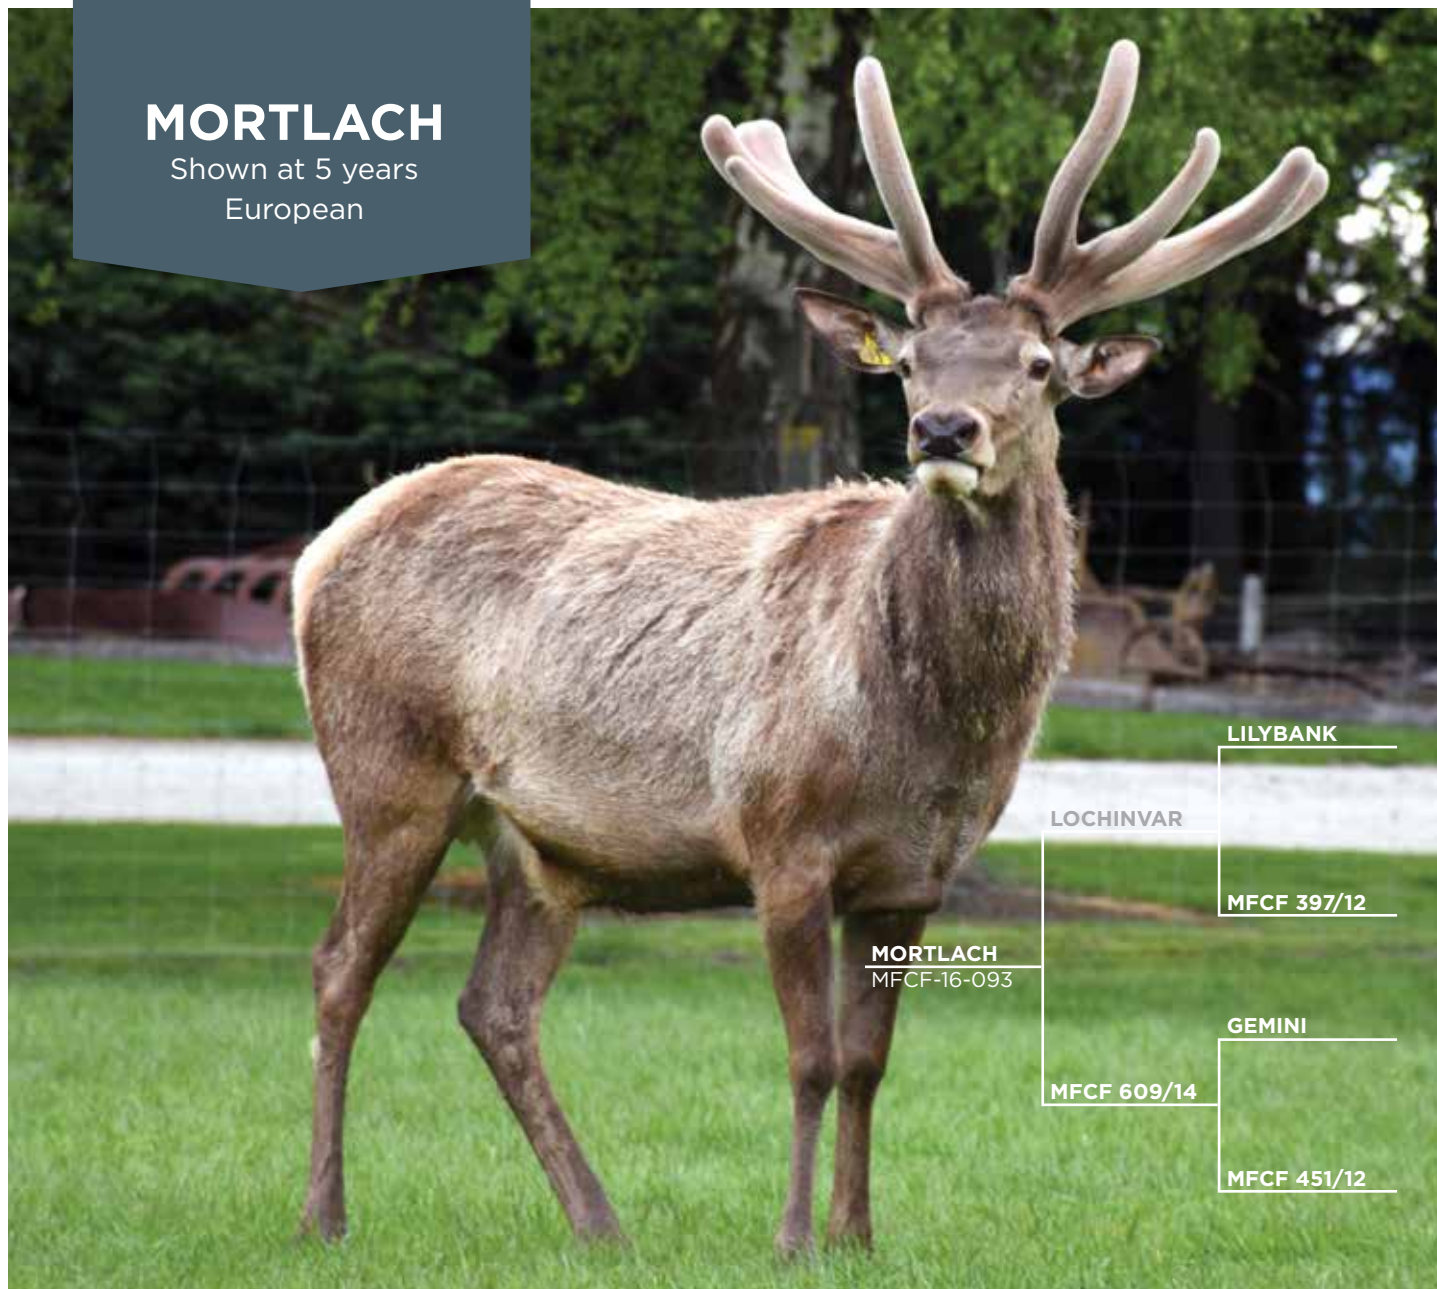

# MORTLACH

Shown at 5 years  
European

Shown at 3 years

**Mortlach is an exciting European stag with strong venison credentials.**

This stag is sired by Lochinvar out of a Gemini hind, and was purchased by Wilkins Farming Co in 2019 to bring new blood into our European breeding programme.

As shown in the table, Mortlach has sound growth rates achieving 86.5 kg at weaning. The solid growth rates are backed by his W12eBV of 27.6.

We continue to see excellent performance from this impressive European sire including the outstanding Jameson.

AGE	YEAR	BODY WEIGHT (kg)	VELVET (kg)	GRADE
Weaning	23/01/2017	56.5		
12 months		154.5		
15 months	3/10/2018	N/A		
W12eBV	2018	27.6		
EMAceBV	2018	1.62		
EMA		36.7		
2 Years	2018	233 (Feb 2019)	4	AS
3 Years	2019	342	5.6	SA2
4 Years	2020	390	7.2	SA2
5 Years	2021		8.9	SA2