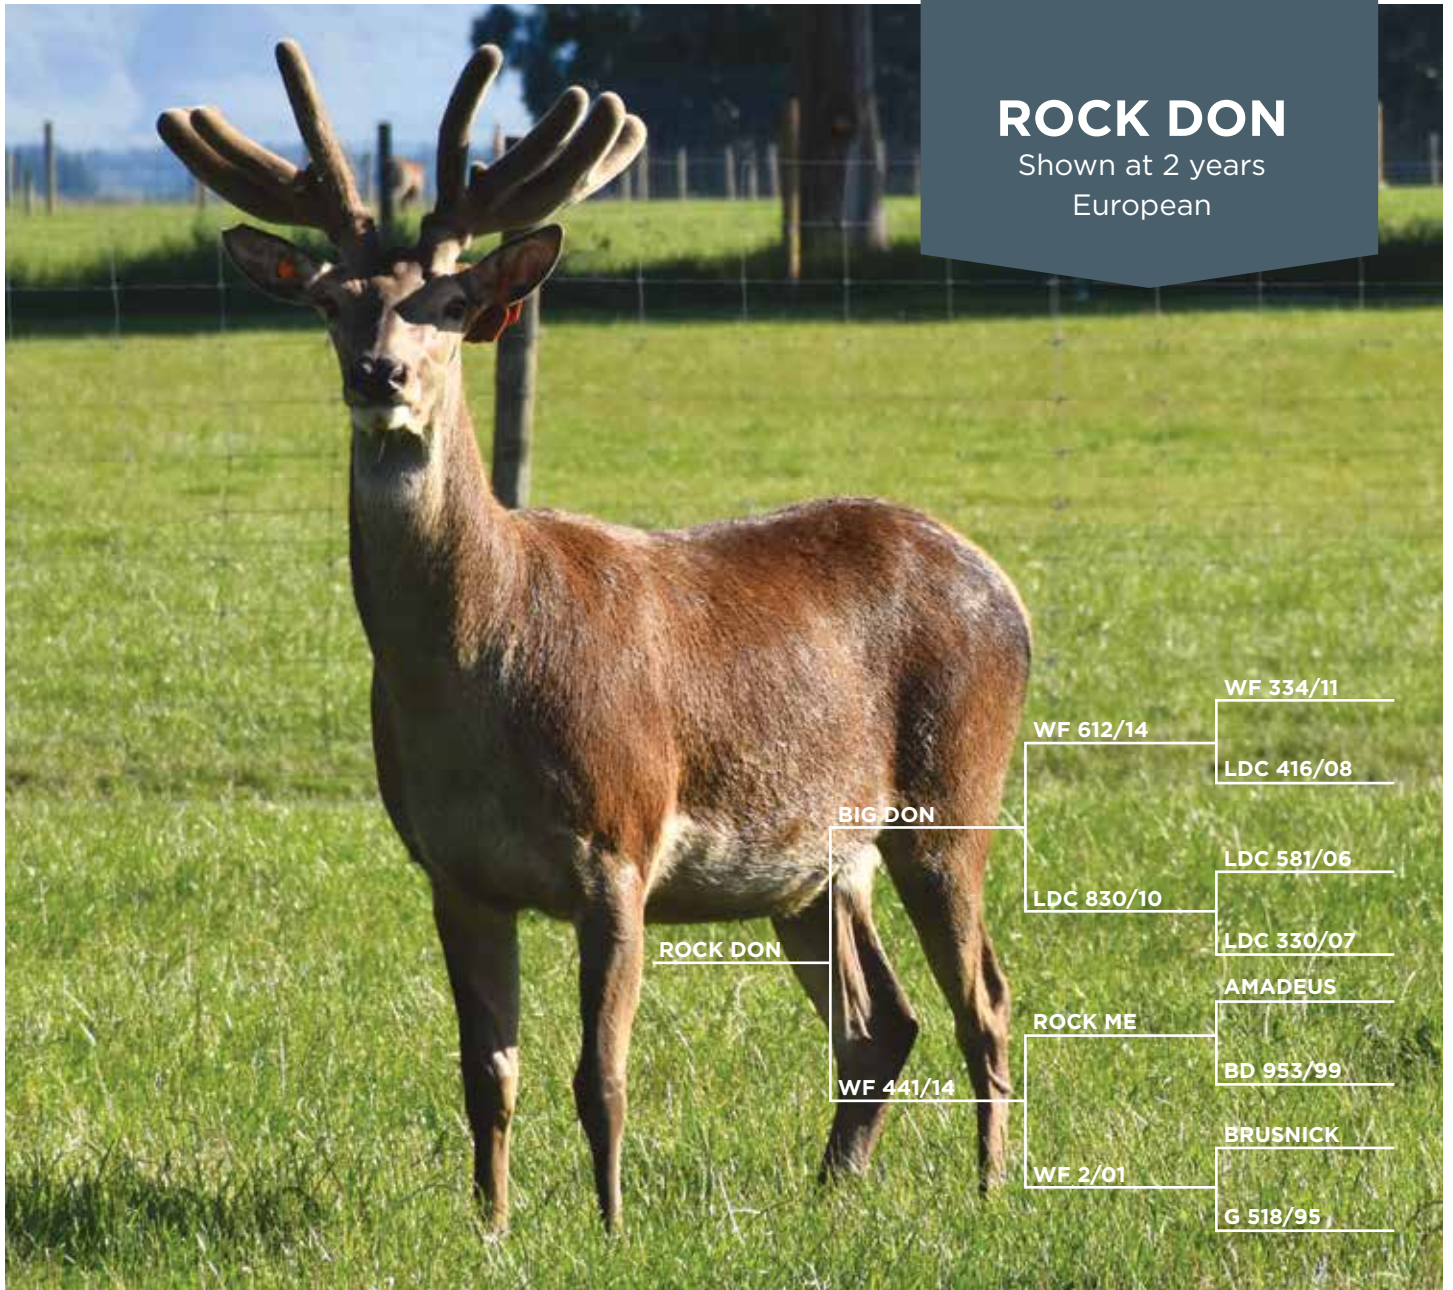

ROCK DON

Shown at 2 years
European

Shown at 2 years

Rock Don is an impressive European stag with excellent growth rates.

Sired by the super quiet sire Big Don out of a Rock Me hind going back to one of our most proven hinds in WF 2/01. This stag had an impressive weaning weight of 81 kg, an 11 month weight of 149 kg and achieved 194 kg at 15 months. Coupled with a fantastic EMA measure of 47.43 and a loin weight of 6.91 this stag is sure to have an impact on venison production.

A very quiet stag with a good breeding efficiency of 65% and a pedigree that contains plenty of depth and is stacked with growth and venison performance.

AGE	YEAR	BODY WEIGHT (kg)	VELVET (kg)	GRADE
Weaning	2020	81		
15 months	2021	194		
W12eBV	2021	17.88		
EMAceBV	2021	1.24		
CDeBV	2021	-2.82		
Est Loin Weight	2021	6.91		
Eye Muscle Area	2021	47.43		
2 Years	2021	252	4.5	SA