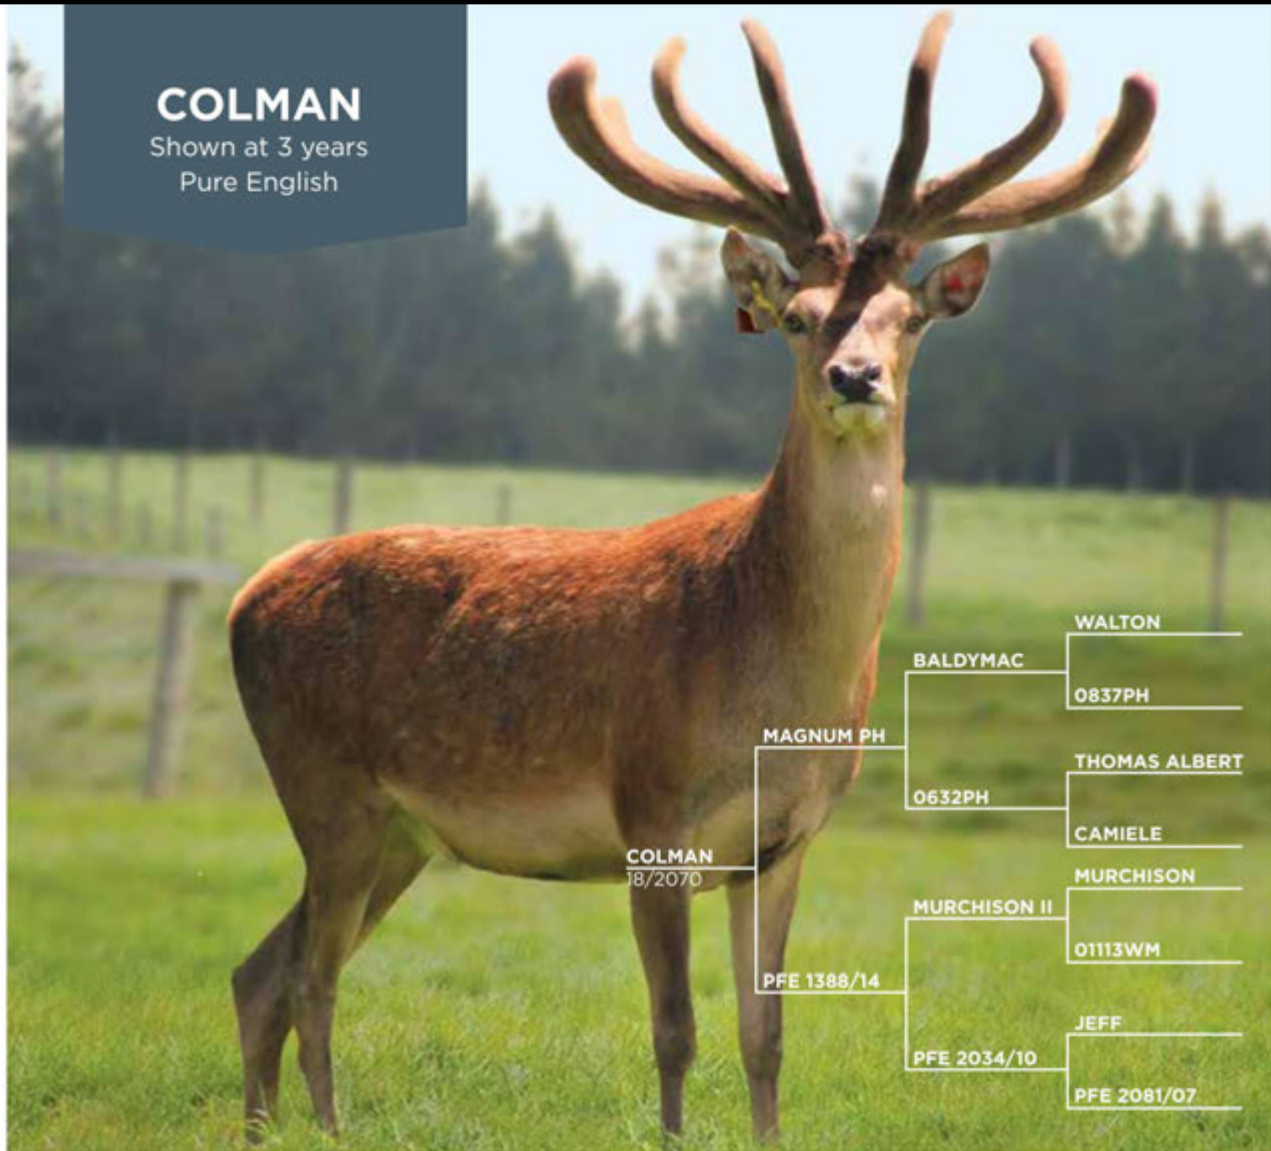

NOTABLE SIRES FEATURED

CLEVELAND

Shown at 3 years
Maternal - English Cross

Shown at 3 years

Purchased from Crowley Deer for his impressive antler and body weights at 2 and 3 years.

Cleveland is sired by Rockafella, a renowned trophy sire thanks to his exceptionally wide, long, and heavy multi-pointed antler.

We hand selected Cleveland for his outstanding symmetrical antler that boasts very clean tynes and a thick beam.

This is a young sire who we expect will have a serious impact within our herd, thanks to his outstanding mix of velvet and antler quality, combined with a good body weight.

AGE	YEAR	BODY WEIGHT (kg)	VELVET (kg)	GRADE
Weaning	2017	NA		
1 year	2017	113		
2 years	2018	195		
3 years	2019	243	484 5/8	HA
4 years	2020	270	7.1	SA
5 years	2021	271	9.8	SA

NOTABLE SIRES FEATURED

COLMAN

Shown at 3 years
Pure English

Shown at 3 years

Shown at 3 years

Colman is an impressive English stag with exceptional velvet quality and weight. Sired by Magnum out of a Murchison II hind and going back to Jeff, Colman offers a very nice well performed English pedigree.