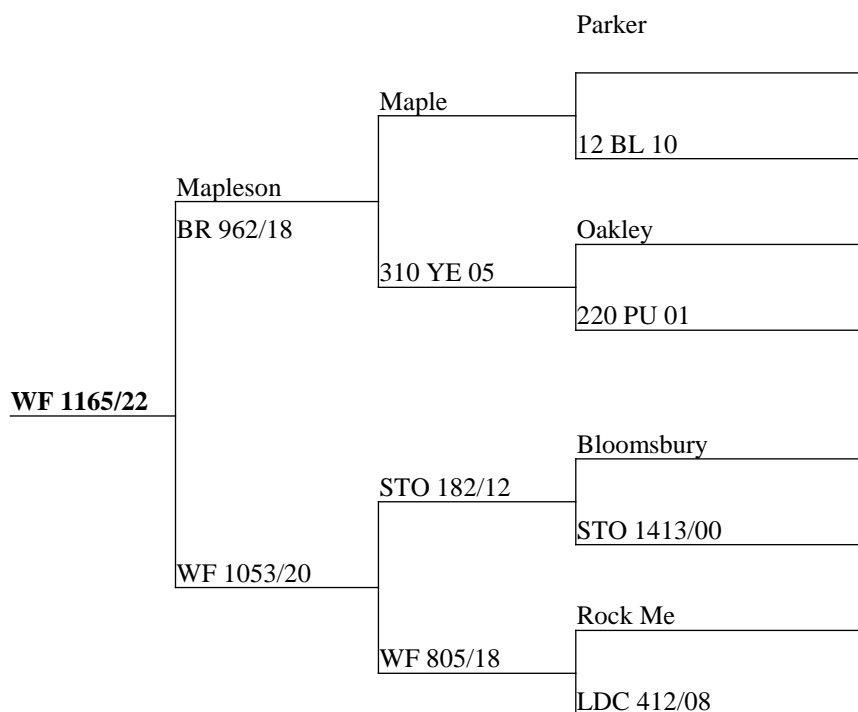

2022 BORN R2 HINDS INCALF TO VELVET SIRE

Measure	Result
Current Liveweight	115
Incalf To	Bluerockson

Mapleson over a hind containing standouts Bloomsbury and Rock Me, incalf to Bluerockson - great combination for velvet production.