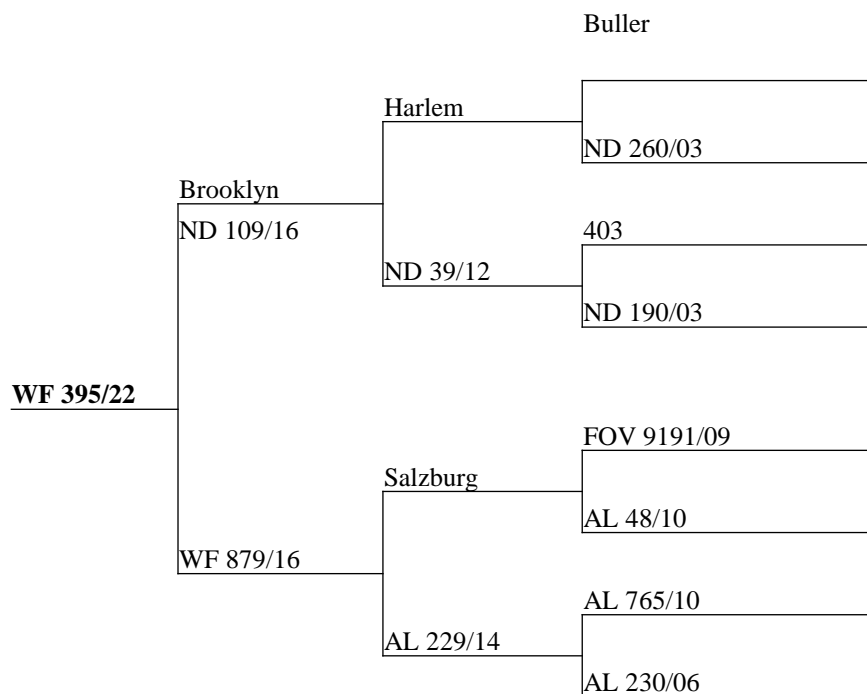

Measure	Result
Current Liveweight	105
Incalf To	Bluerockson

Impressive velvet credentials in sires Brooklyn and Salzburg featuring in this hinds pedigree, incalf to Bluerockson.