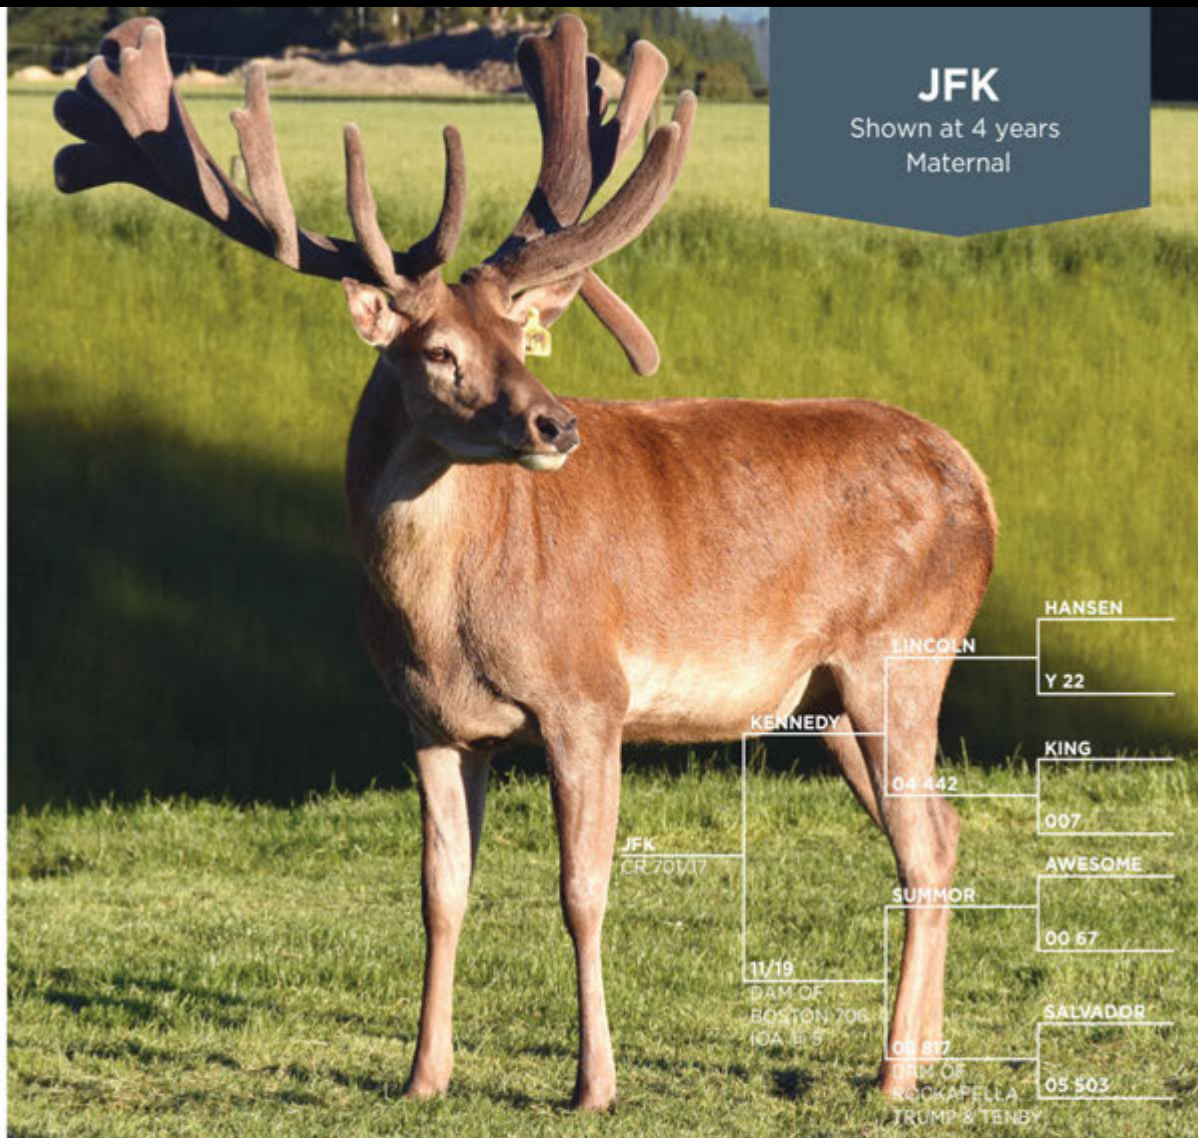

NOTABLE SIRES FEATURED

JFK
Shown at 4 years
Maternal

HANZEN
Y 22
KING
007
AWESOME
00 67
SALVADOR
05 503

LINCOLN
04 442
KENNEDY
11/19
DAM OF BOSTON 706
IOA 11 5
SUMMOR
06 817
IRM OF ROCKAPELLA
TRUMP & TENBY

JFK
CR 701/17