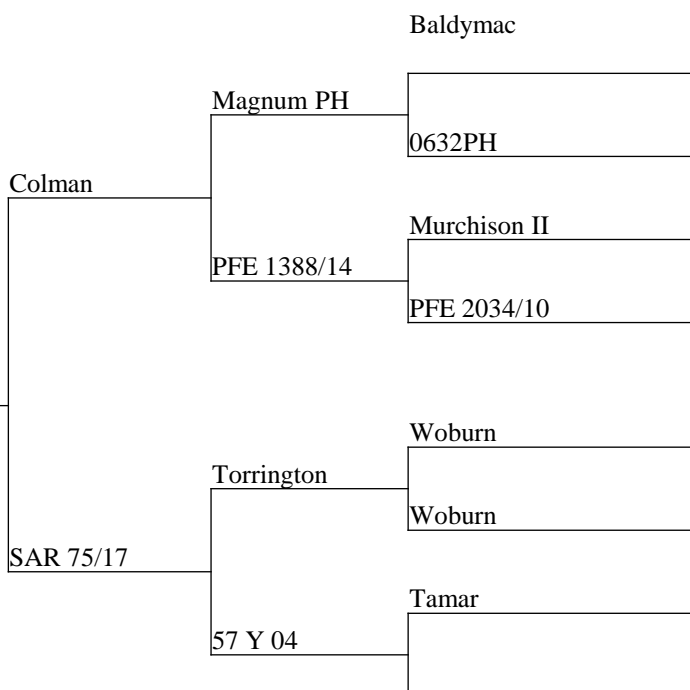

Measure	Result
Current Liveweight	98
Incalf To	Netherdale

Exciting Colman/Netherdale mix. Colman over a hind featuring the impressive Tamar and incalf to Netherdale.