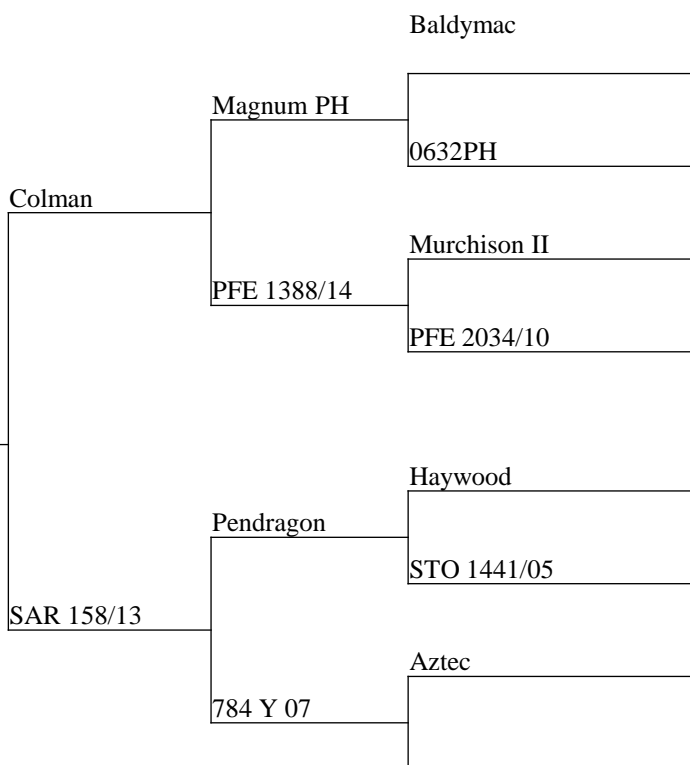

2022 BORN R2 HINDS INCALF TO VELVET SIRE

WF 27/22

Measure	Result
Current Liveweight	89
Incalf To	Netherdale

Colman over a Pendragon hind incalf to Netherdale, great combo of clean round velvet.

WF 31/22