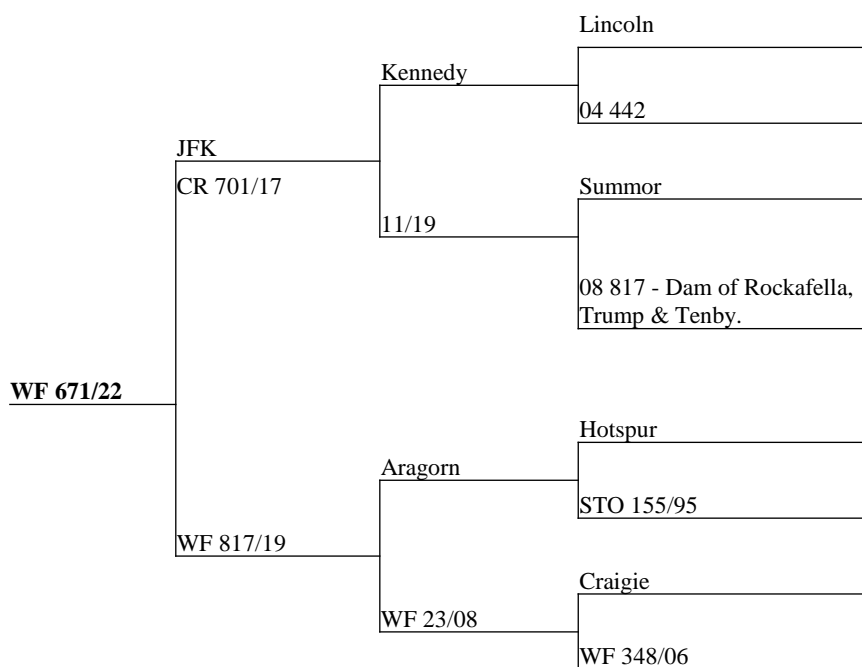

2022 BORN R2 HINDS INCALF TO VELVET /TROPHY SIRE

Measure	Result
Current Liveweight	102
Incalf to	Zala

Excellent antler sire JFK over a Aragorn/Craige hind, big english antlers. Incalf to Zala to make an interesting combination in the resulting progeny.