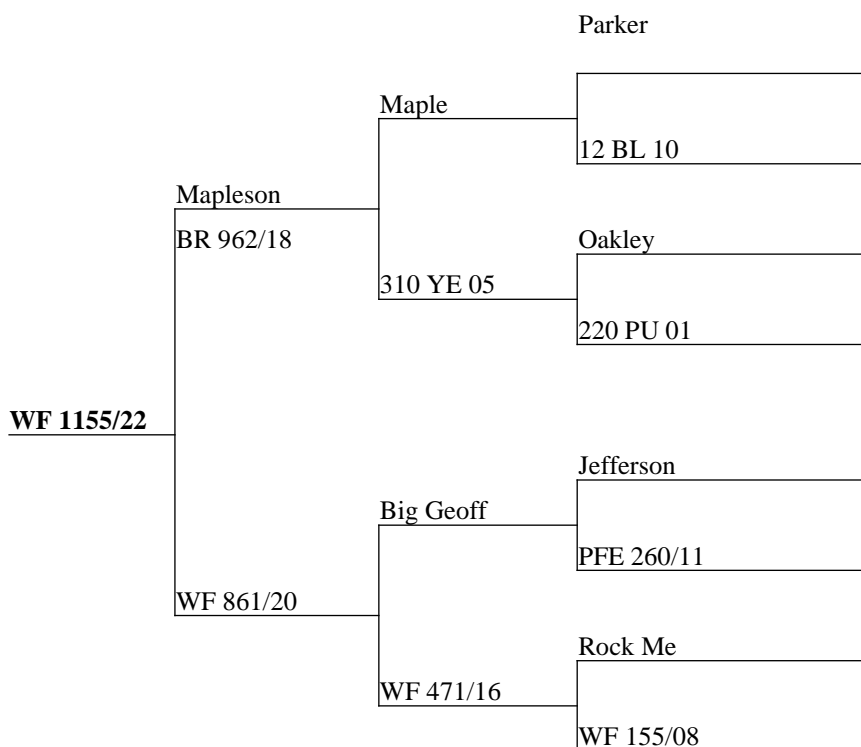

Measure	Result
Current Liveweight	110
Incalf To	Maxsyn

Mapleson 962 over a Big Geoff/Rock Me hind. Incalf to Maxsyn, again awesome velvet potential in this animal.