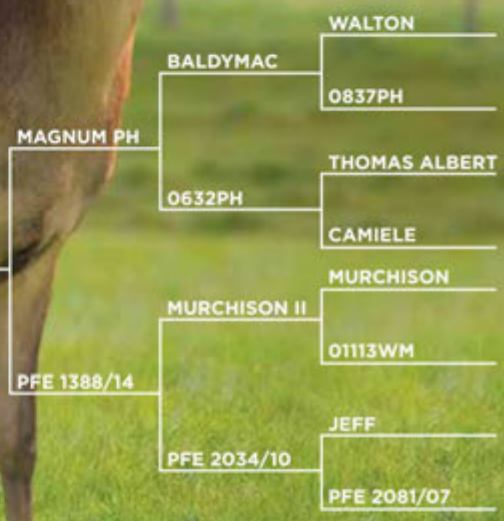

NOTABLE SIRES FEATURED

COLMAN

Shown at 3 years
Pure English

Shown at 3 years