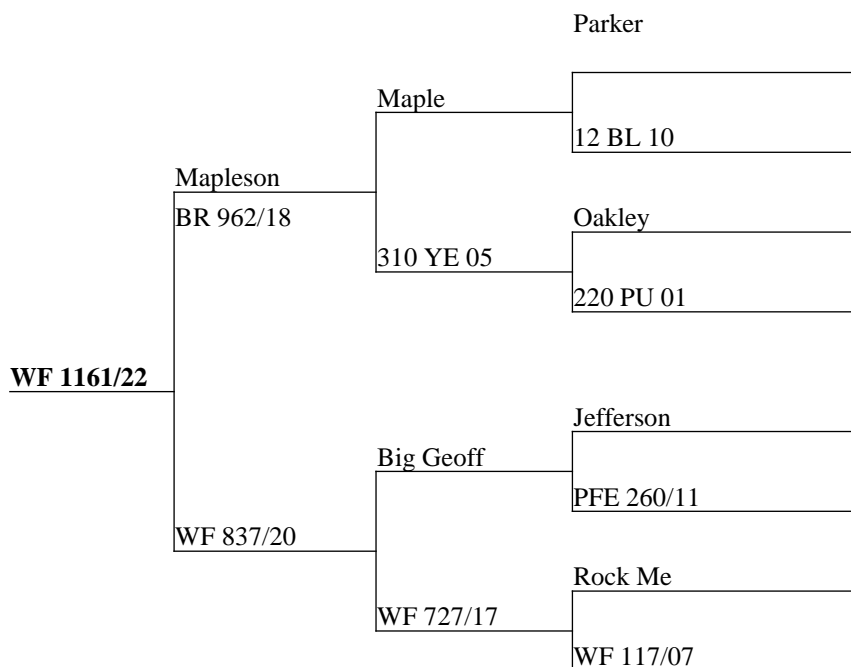

Measure	Result
Current Liveweight	TBC
Incalf To	Maxsyn

Mapleson over a Big Geoff/Rock Me hind rare opportunity to get a pedigree featuring Maple and Rock Me! Incalf to Maxsyn.