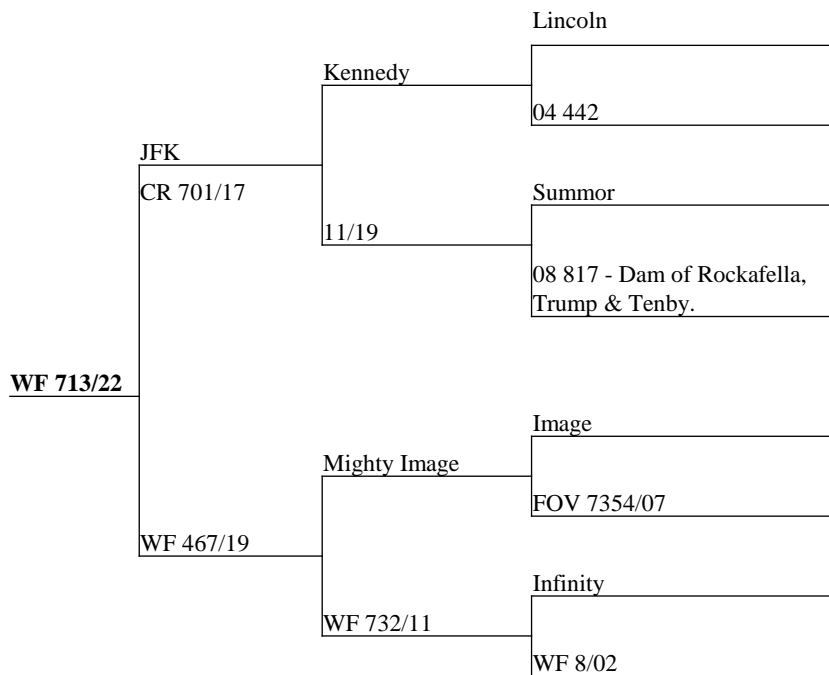

2022 BORN R2 HINDS INCALF TO VELVET /TROPHY SIRE

Measure	Result
Current Liveweight	102
Incalf to	Truman

Excellent width antler sire JFK over a Mighty Image/Infinity again width and points in this hind. Awesome combination of genetics in this animal, incalf to Truman.