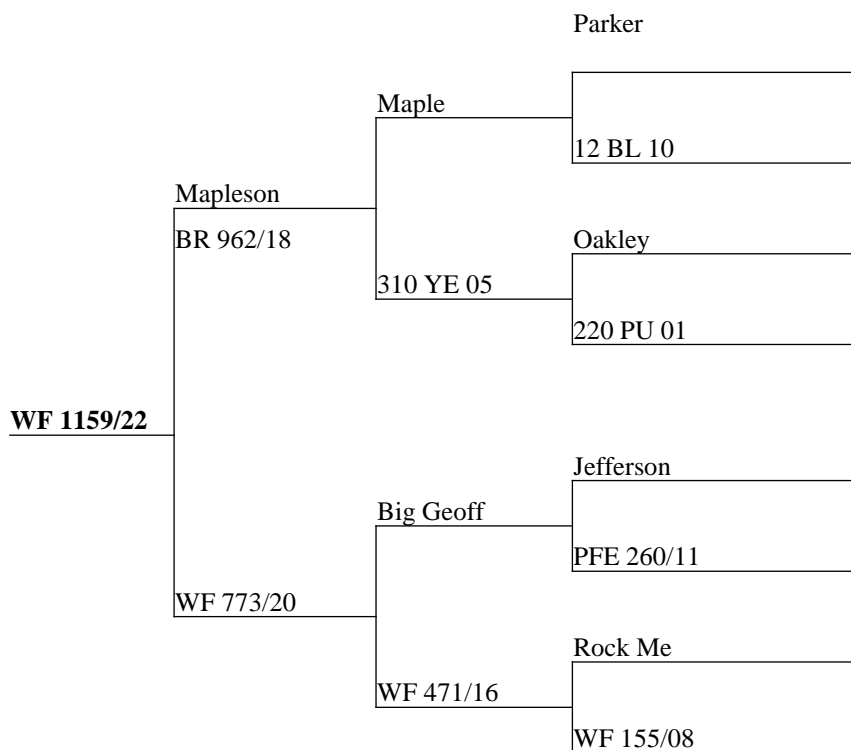

2022 BORN R2 HINDS INCALF TO VELVET SIRE

Measure	Result
Current Liveweight	90
Incalf To	Maxsyn

Awesome cross here with Mapleson back to a Big Geoff/Rock Me hind, incalf to Maxsyn.