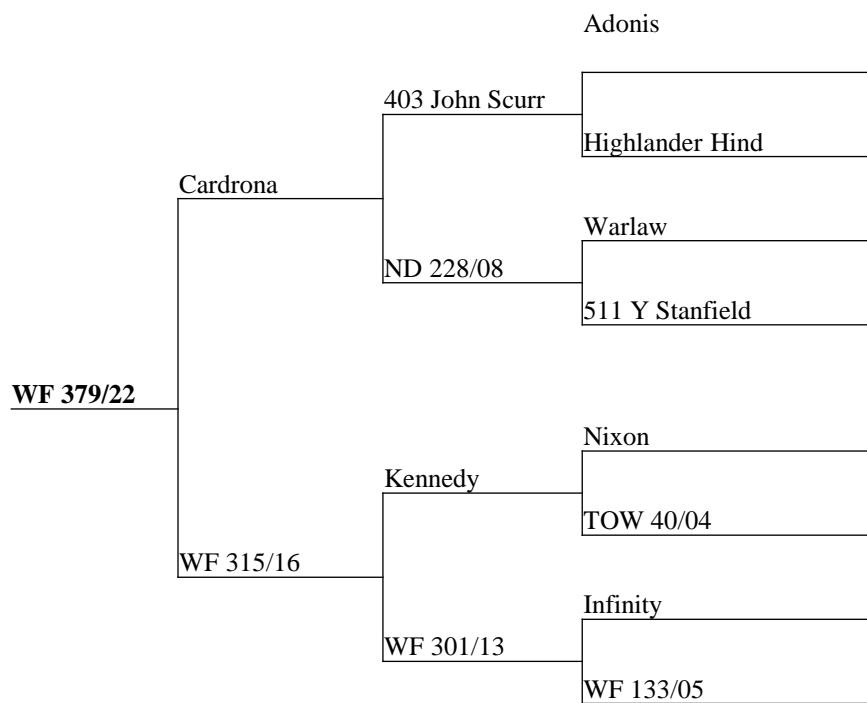

2022 BORN R2 HINDS INCALF TO VELVET SIRE

Measure	Result
Current Liveweight	109
Incalf To	Netherdale

Cardrona over a Kennedy Infinity cross hind incalf to the impressive new velvet sire Netherdale.