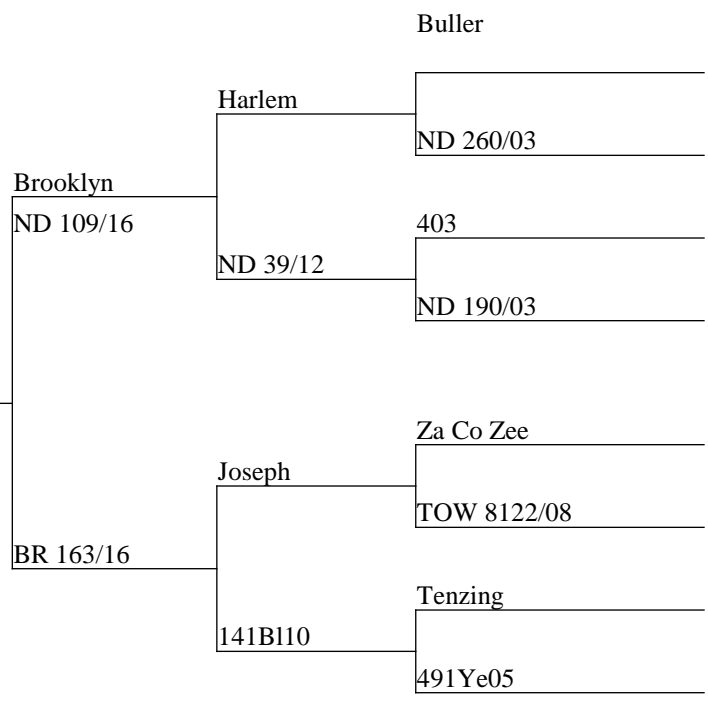

2022 BORN R2 HINDS INCALF TO VELVET SIRE

WF 633/22