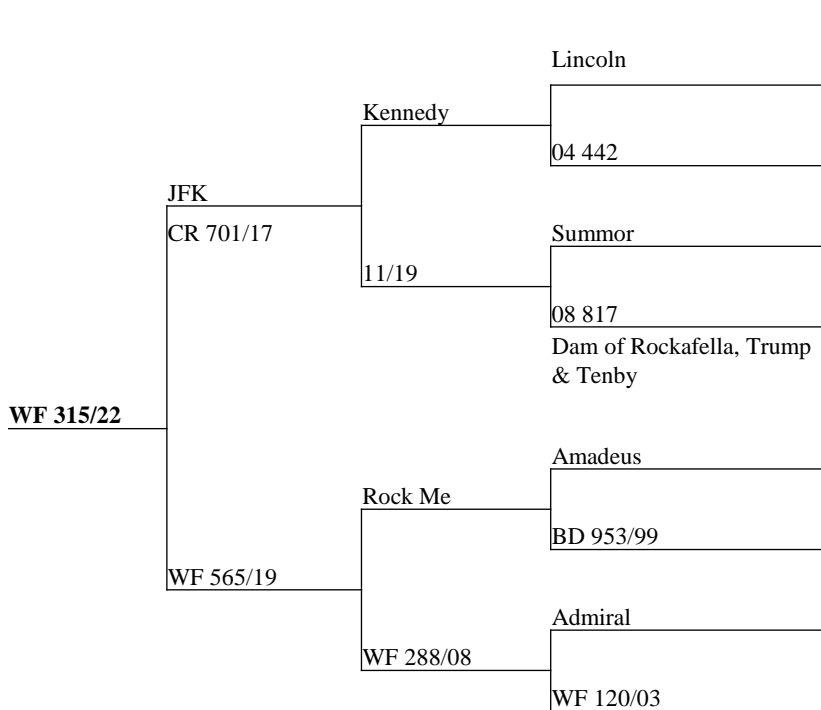

Measure	Result
Current Liveweight	99
Incalf to	Zala

Some real depth in this pedigree with JFK over a Rock Me hind. Incalf to the long clean beamed Zala.