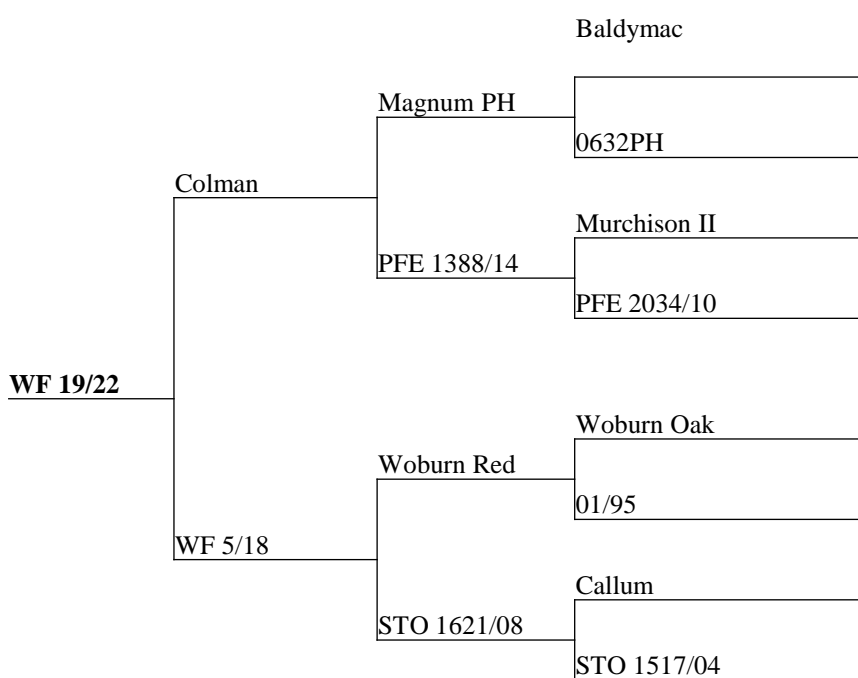

2022 BORN R2 HINDS INCALF TO VELVET SIRE

Measure	Result
Current Liveweight	96
Incalf To	Netherdale

Going back to Colman/Woburn Red and incalf to Netherdale. Great velvet potential in this resulting progeny with an awesome combo of clean round velvet.