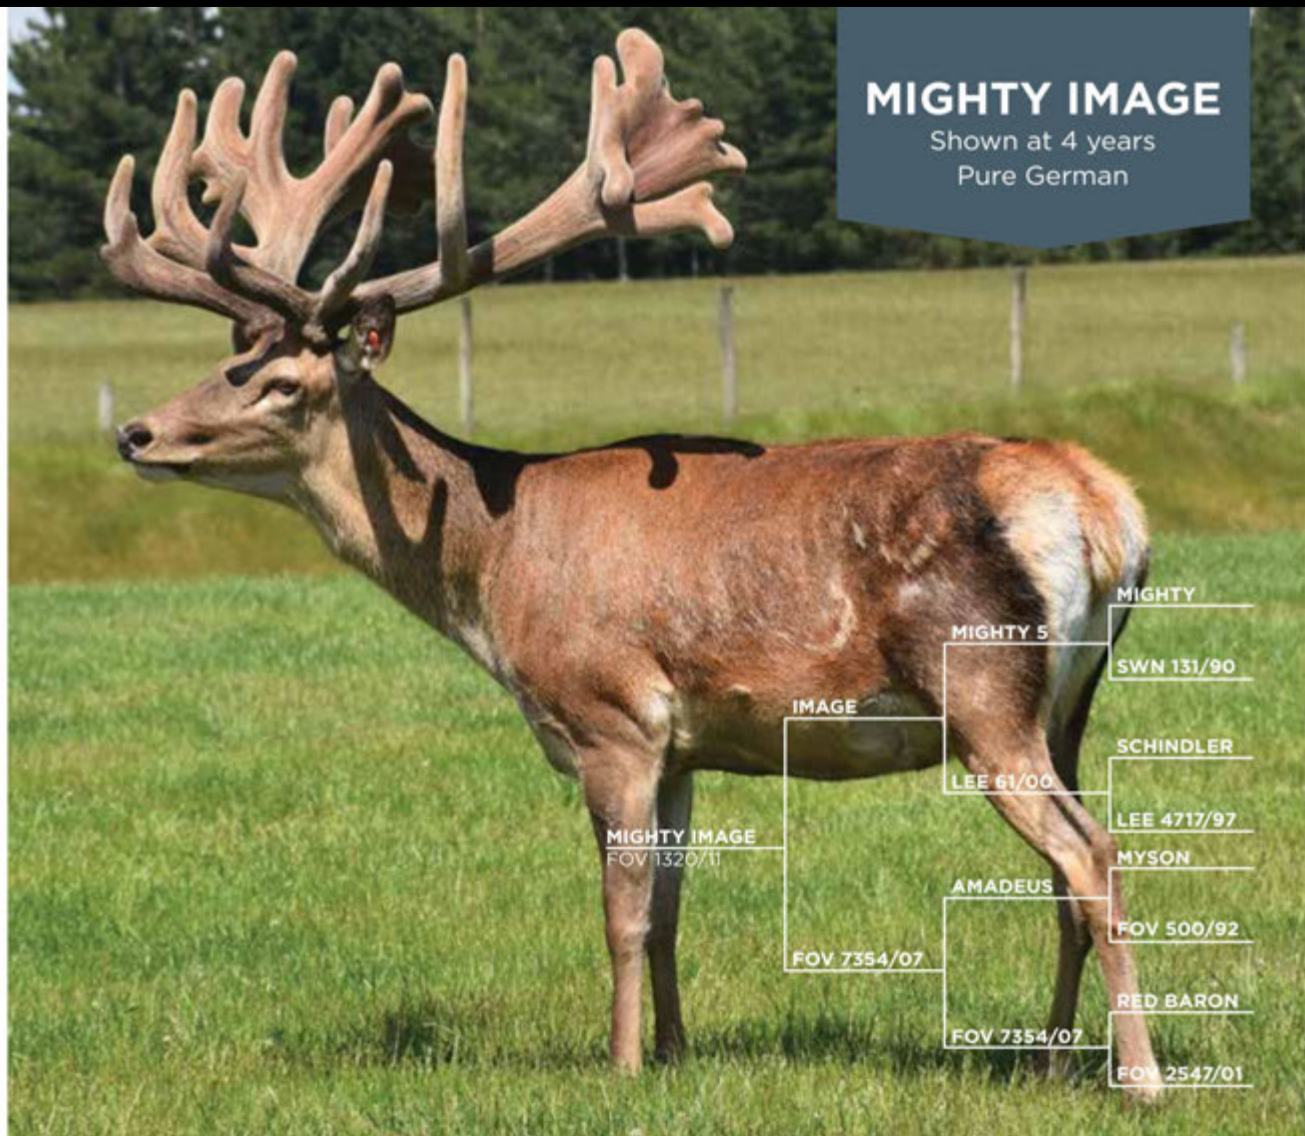

Shown at 3 years
Maternal – English Cross

Maple Shown at 3 years

Maple velvet shown at 3 years

Maple Son (962/18) was purchased from Brock deer in January 2023. Sired by the notable Maple out of an well performing Oakley hind, this stag presents with really exciting velvet and growth rate genetics.

Maple son is a true reflection of his sire and his excellent velvet attributes.

We are anticipating great results from this stag given his sire Maple's influence in our herd to date.

Maple Son velvet shown at 3 years

AGE	YEAR	BODY WEIGHT (kg)	VELVET (kg)	GRADE
Weaning Weight	2019	81		
2 Years	2020	239	5.55	A2
3 Years	2021		8.01	SA

Please note: Main image shown is Maple

NOTABLE SIRES FEATURED

MIGHTY IMAGE

Shown at 4 years
Pure German

Shown at 2 years

Shown at 6 years

Mighty Image is an exciting pure German stag with outstanding velvet and growth credentials.

Sired by the impressive Image out of FOV 7354/07 who is a full sister to Foveran's master sire Sebastian.