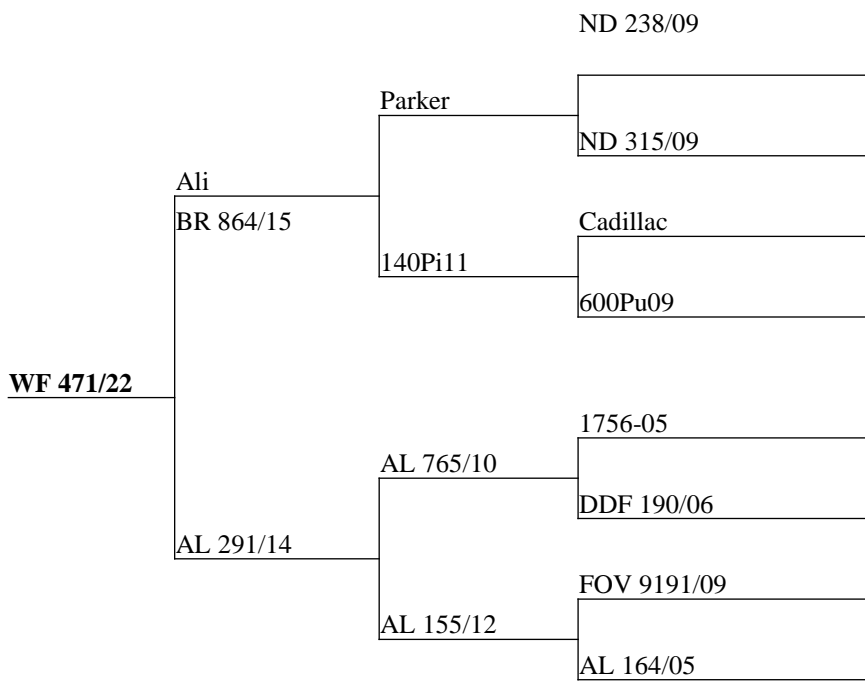

Measure	Result
Current Liveweight	111
Incalf To	Netherdale

WF 459/22

Sired by the impressive Cardrona (clean symmetrical velvet) out of an Infinity/Andrew III cross hind. Incalf to Netherdale.

2022 BORN R2 HINDS INCALF TO VELVET SIRE