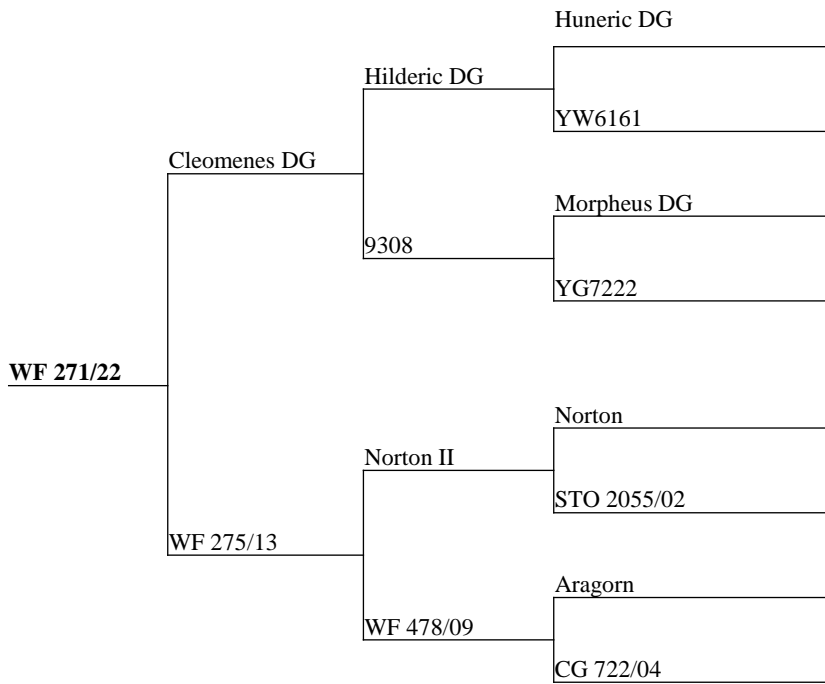

2022 BORN R2 HINDS INCALF TO VELVET /TROPHY SIRE

Measure	Result
Current Liveweight	93
Incalf to	Truman

Sired by the rising stars peoples choice award winner Cleomenes over a Norton II former world record head. Incalf to the impressive Truman.