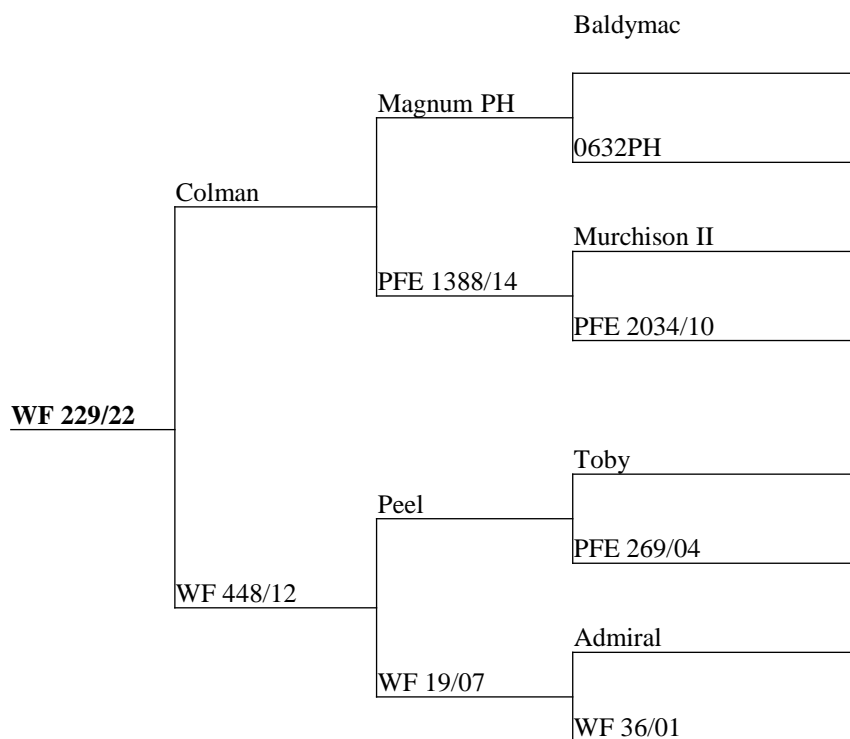

Measure	Result
Current Liveweight	TBC
Incalf To	Netherdale

Colman over a Lord Henry hind going back to Bedford. Incalf to Netherdale. An awesome combo of clean round beam velvet sires.

2022 BORN R2 HINDS INCALF TO VELVET SIRE