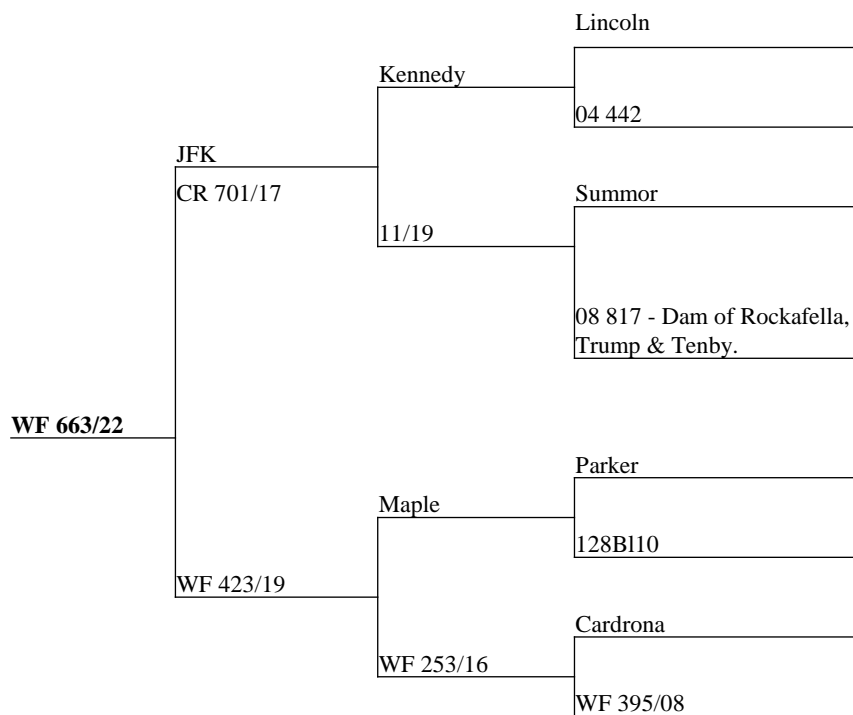

Measure	Result
Current Liveweight	91
Incalf to	Gateau

JFK possessing a very wide antler over a Maple/Cardrona hind incalf to the long clean Gateau a mixture of velvet and antler.