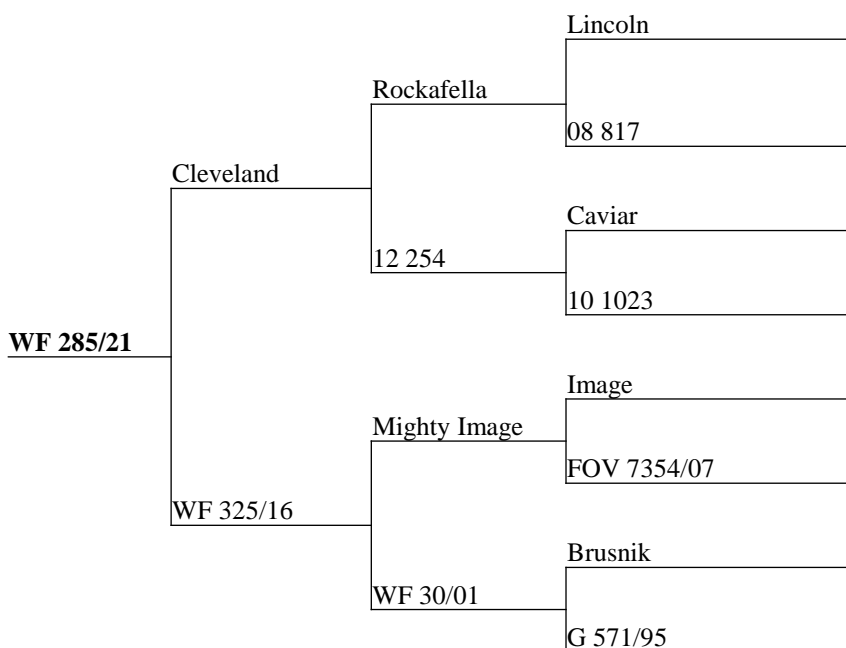

Pedigrees 2021 BORN HINDS R3 INCALF TO VELVET SIRE

Measure	Result
Current Liveweight	119
Incalf To	Netherdale

Netherdale over Cleveland, Mighty Image dam - nice clean velvet beam in this hind.