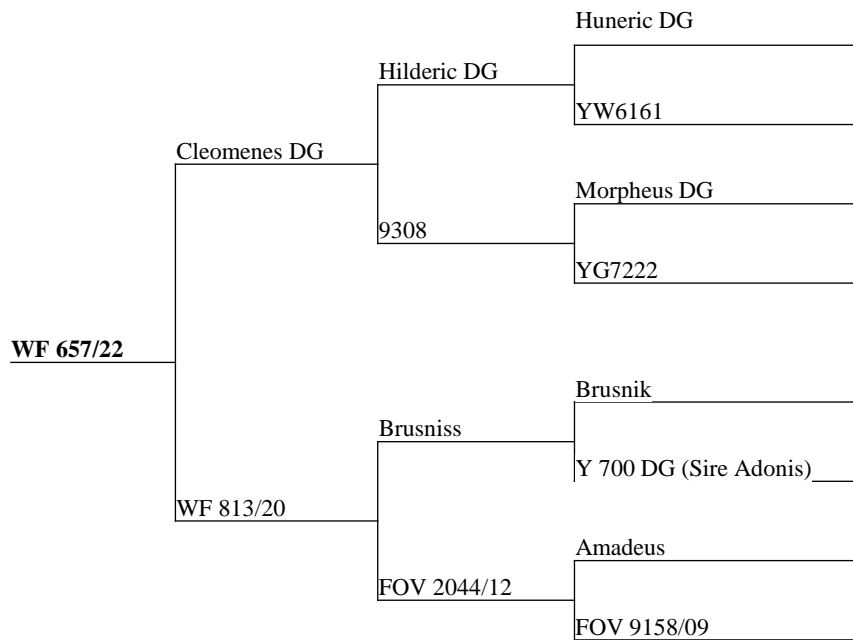

2022 BORN R2 HINDS INCALF TO VELVET /TROPHY SIRE

Measure	Result
Current Liveweight	92
Incalf to	Truman

Rising star peoples choice winner Cleomenes over a hind with Brusniss/Brusnik/Amadeus all featuring.