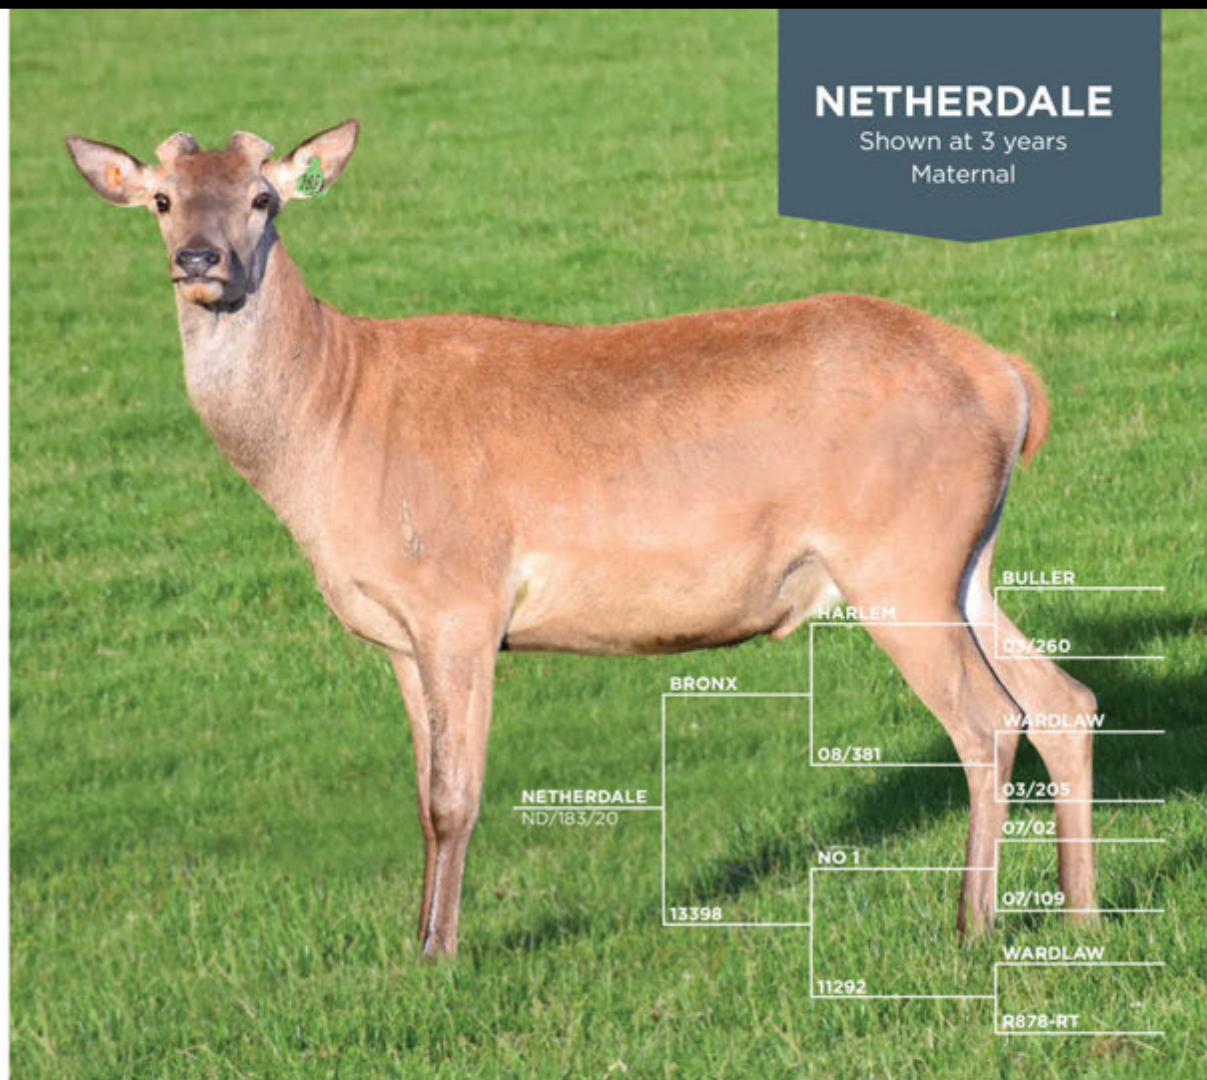

2022 BORN R2 HINDS INCALF TO VELVET /TROPHY SIRE

Measure	Result
Current Liveweight	101
Incalf to	Truman

Bred by ET. Awesome pedigree with Cleomenes over a proven Tower Deer Farm dam line - Fig Jam/Amadeus hind incalf to Truman. Great combo here.

Measure	Result
Current Liveweight	109
Incalf to	Gateau

One of only two Clevelands in the sale hinds, going back to Cardrona. Incalf to Gateau.

2022 BORN R2 HINDS INCALF TO VELVET /TROPHY SIRE

Measure	Result
Current Liveweight	104
Incalf to	Gateau

The second of the Cleveland hinds on offer, this time going back to a pure German - Mighty Image * Festl hind. Incalf to Gateau.

VELVET SIRE INCALF TO

NETHERDALE

Shown at 3 years
Maternal

NETHERDALE
ND/183/20