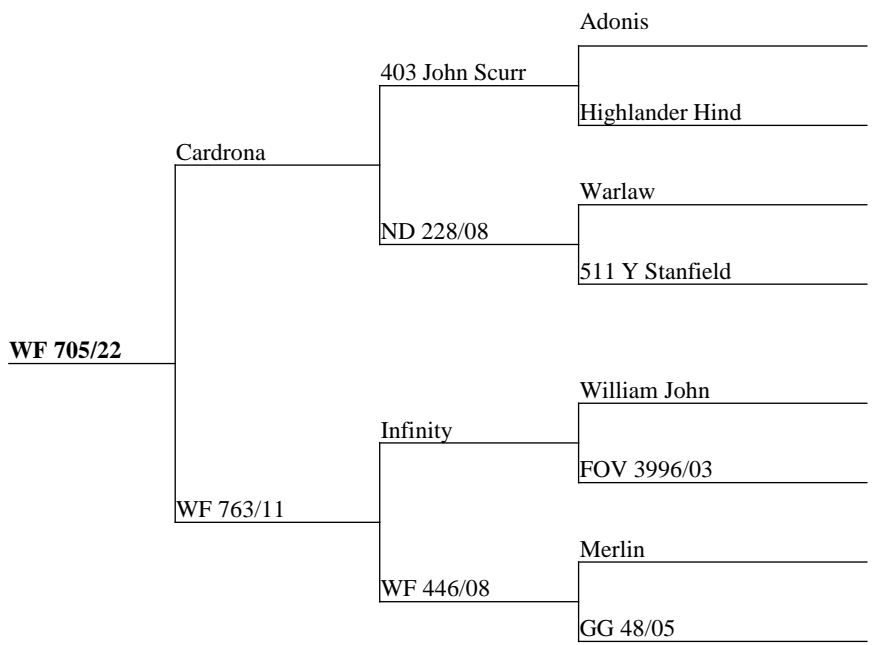

2022 BORN R2 HINDS INCALF TO VELVET /TROPHY SIRE

Measure	Result
Current Liveweight	98
Incalf to	Truman

Cardona over a hind by Infinity/Merlin - points and structure. Incalf to Truman.