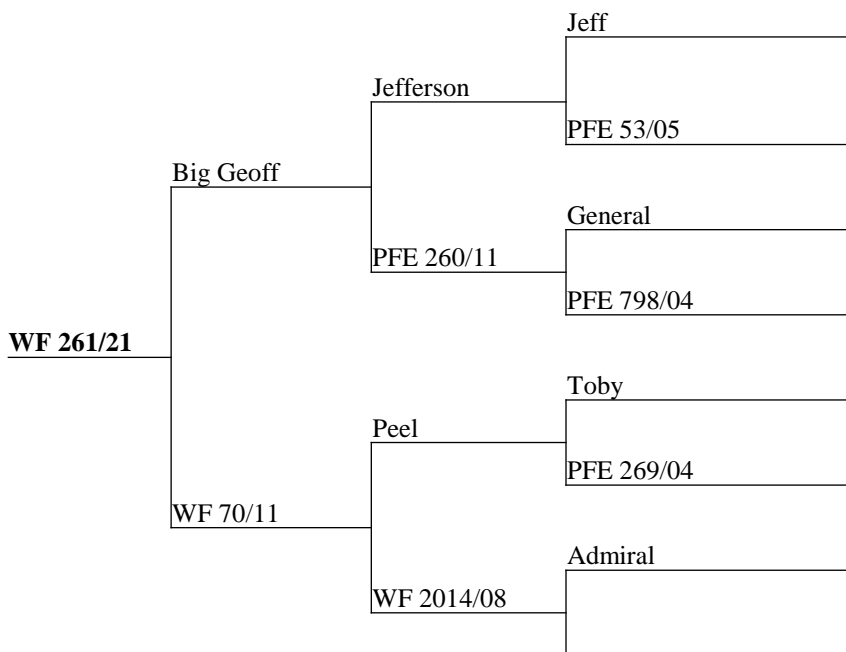

Pedigrees 2021 BORN HINDS R3 INCALF TO VELVET SIRE

Measure	Result
Current Liveweight	124
Incalf To	Netherdale

Netherdale back to a Big Geoff, Peel cross good velvet performance here.