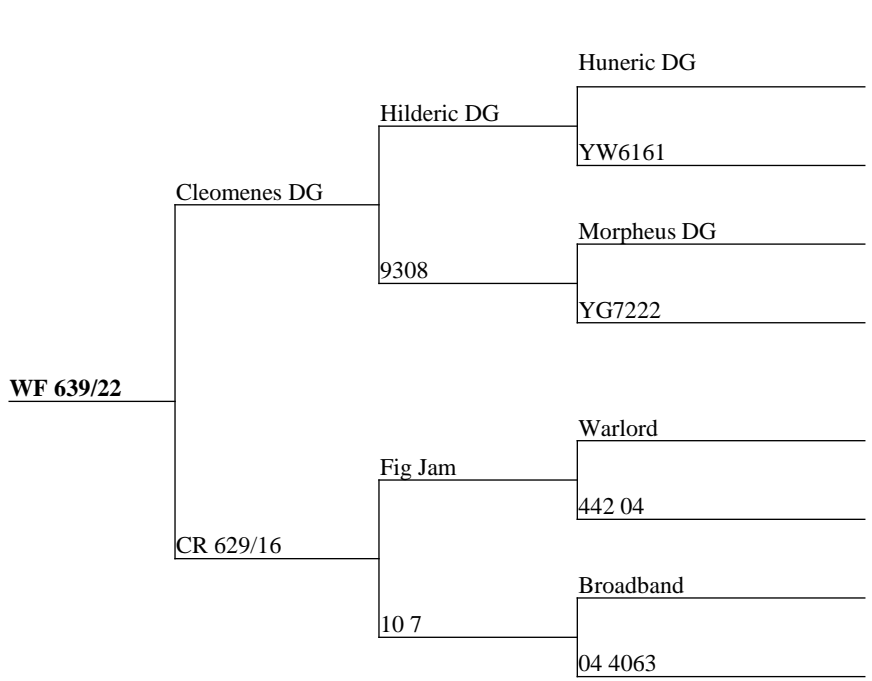

Measure	Result
Current Liveweight	98
Incalf to	Truman

Rising stars peoples choice award winner Cleomenes over a Fig Jam/Broadband hind incalf to Truman. Awesome combo of proven trophy genetics in this animal.