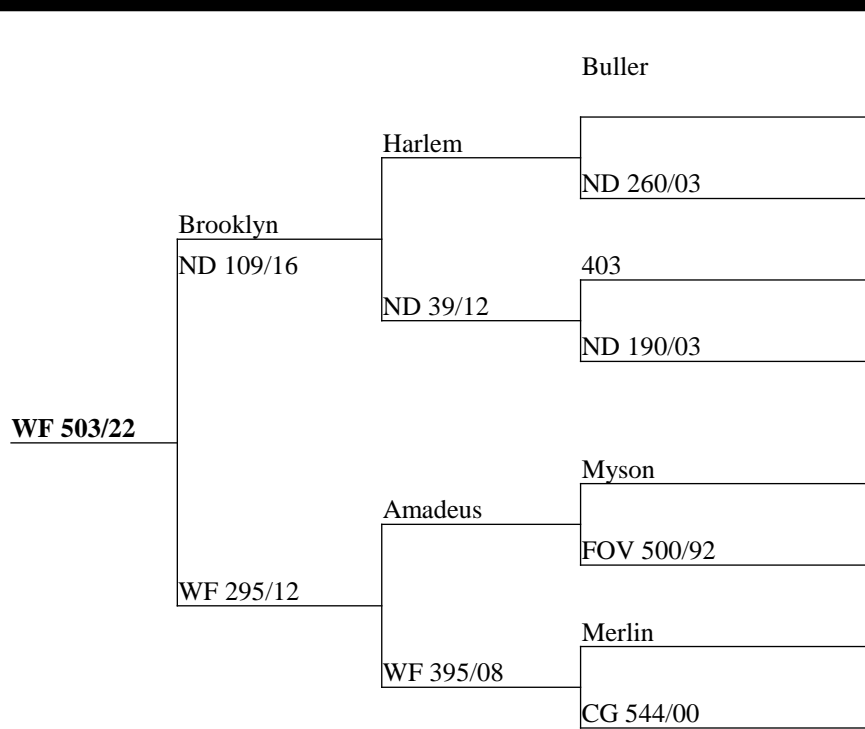

2022 BORN R2 HINDS INCALF TO VELVET SIRE