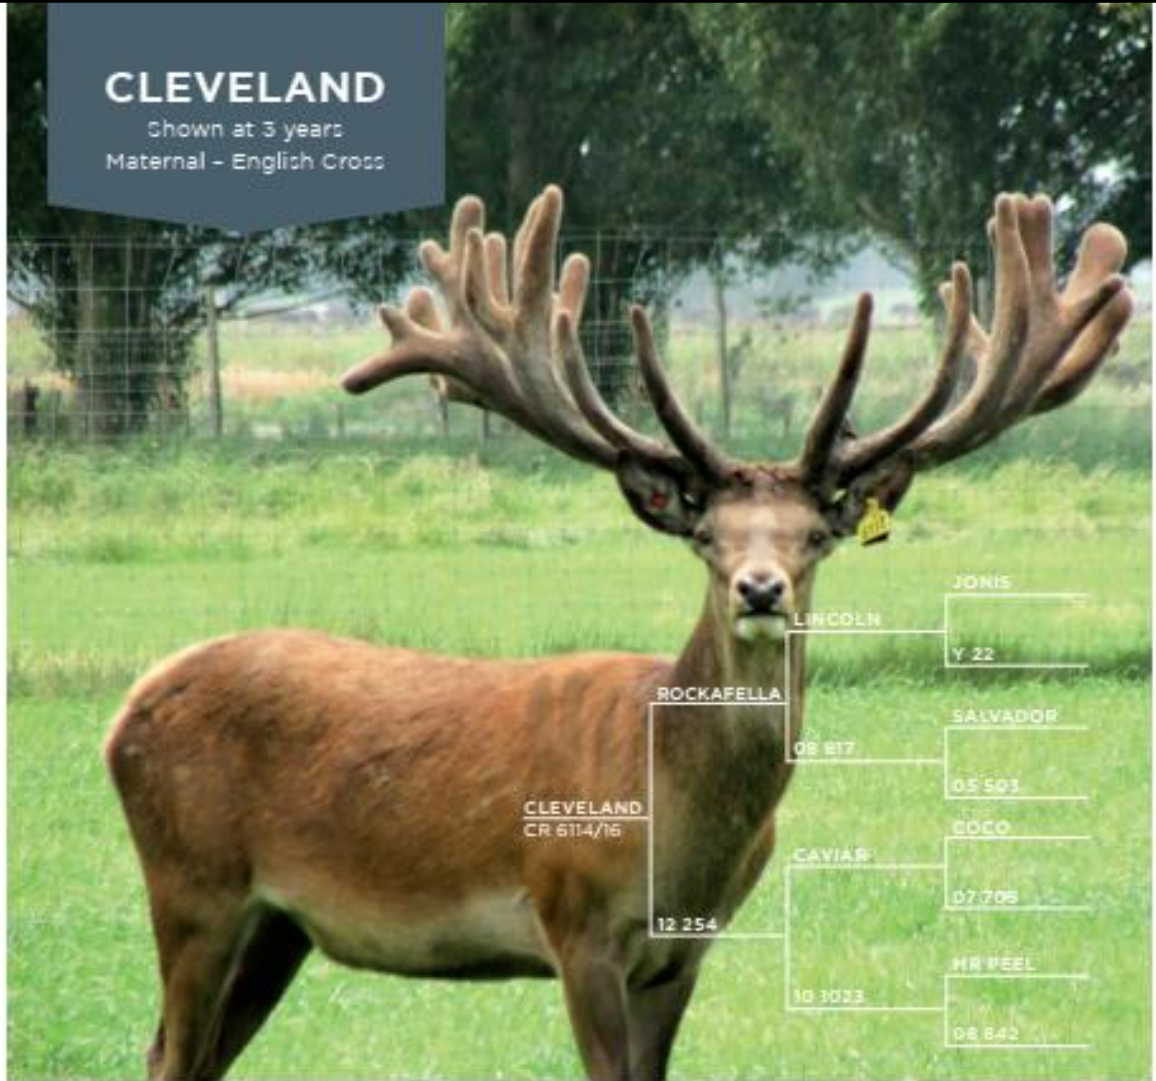

YG7222

Y146

Shown at 3 years

Shown at 7 years

Cleomenes was purchased by Wilkins Farming Co given his impressive antler combined with solid body weight.

Cleomenes possesses extremely eye catching clean antler that has massive main beam length, outward flowing T4s and strong clean lower tynes.

In 2019 Cleomenes won the National Rising Stars Velvet and Hard Antler Competition's 'People's Choice' award for his picturesque trophy styled head.

Cleomenes will be a key stag within our Trophy/Velvet herd. He possesses a solid body weight, good trophy potential and when crossed with the likes of our Infinity, Cardrona and Rock Me hinds we anticipate outstanding results — a good mix for both velvet and trophy.

NOTABLE SIRES FEATURED

CLEVELAND

Shown at 3 years
Maternal - English Cross

Shown at 3 years

Purchased from Crowley Deer for his impressive antler and body weights at 2 and 3 years.

Cleveland is sired by Rockafella, a renowned trophy sire thanks to his exceptionally wide, long, and heavy multi-pointed antler.