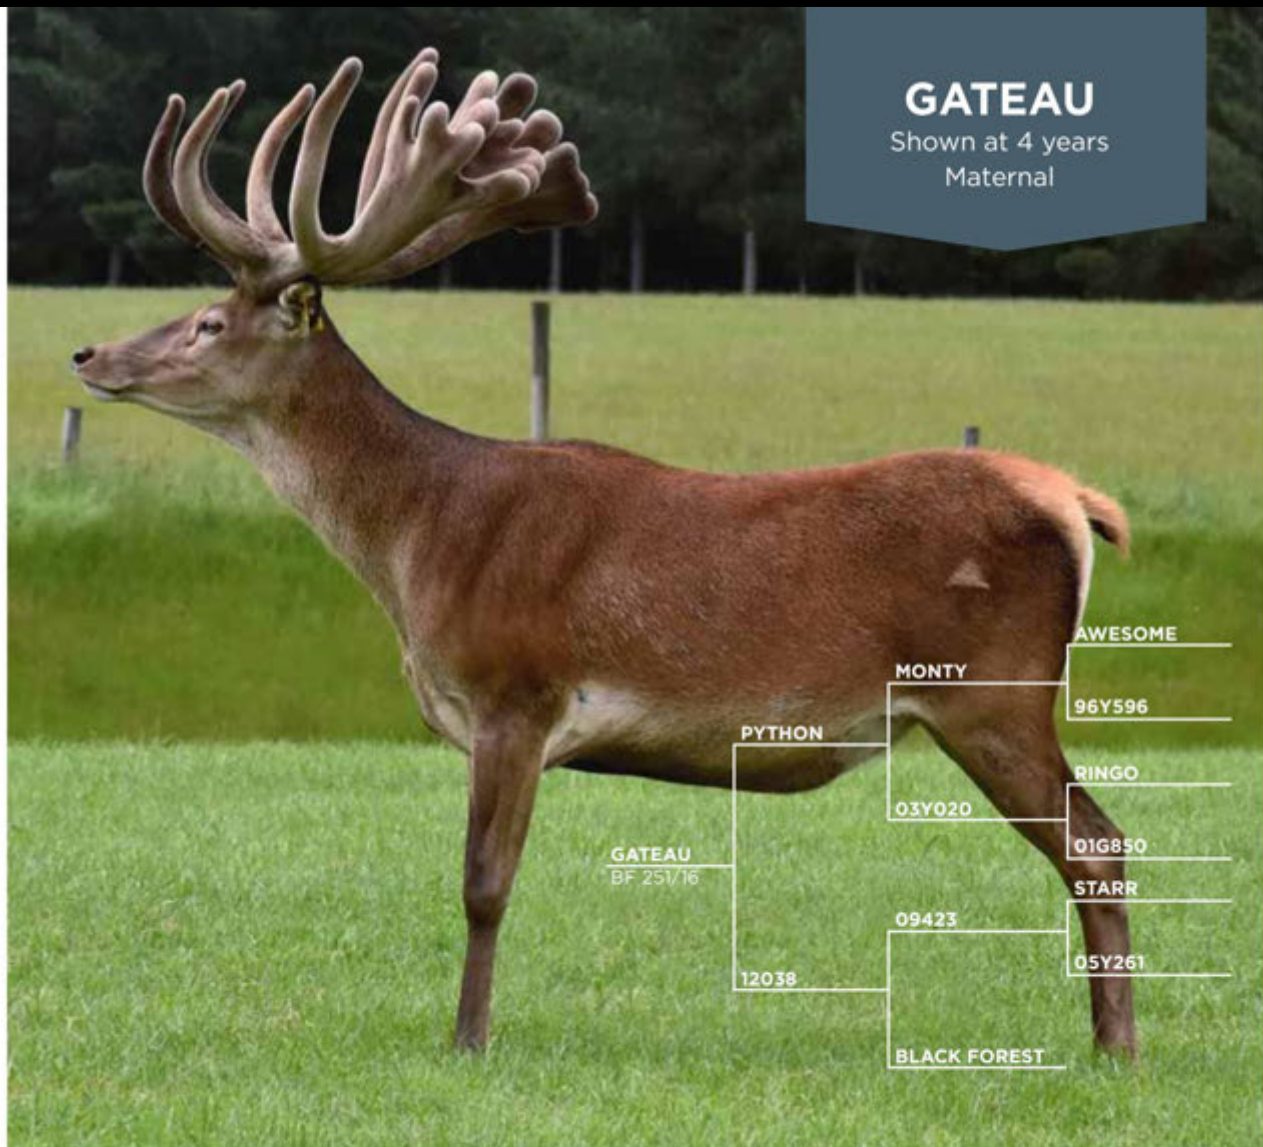

Shown at 5 years

Maxsyn was purchased ex Matt Ross Kokoamo Red Deer at 6 years of age January 2024, bred by Brock Deer.

He had an impressive weaning weight of 77 kg with solid growth rates thereafter. Beautiful clean velvet and even tyne placement shown as a three year old that has continued on, outstanding 5 year head which cut an impressive 12 kg of first cut plus 5 kg of regrowth.

Maxsyn's bloodline is contrasting to a lot of the velvet genetics we currently have combined with a great temperament.

AGE	YEAR	BODY WEIGHT (kg)	VELVET (kg)	GRADE
12 Months	2018	135		
2 Years	2019		6.38	SA2
3 Years	2020	212	8.95	SA2
4 Years	2021		10.5	SA
5 Years	2022		12	SA
6 Years	2023	288	12.9	SA

VELVET TROPHY SIRE INCALF TO

GATEAU

Shown at 4 years
Maternal

Shown at 4 years

Shown at 6 years

Gateau is an impressive animal with great presence and strong velvet and trophy credentials.

He is sired by the well performed Python from Black Forest.

Gateau returns good growth rates combined with a very tidy head of velvet which has a presence to look at - long, heavy beams with an eye-catching style.

We are excited with Gateau's velvet and antler performance as this sire has developed with age we believe he is unique in the way he can cut a very nice velvet head as well as possess an appealing trophy head. We are looking forward to seeing this dual-purpose sire's progeny prosper in the future.