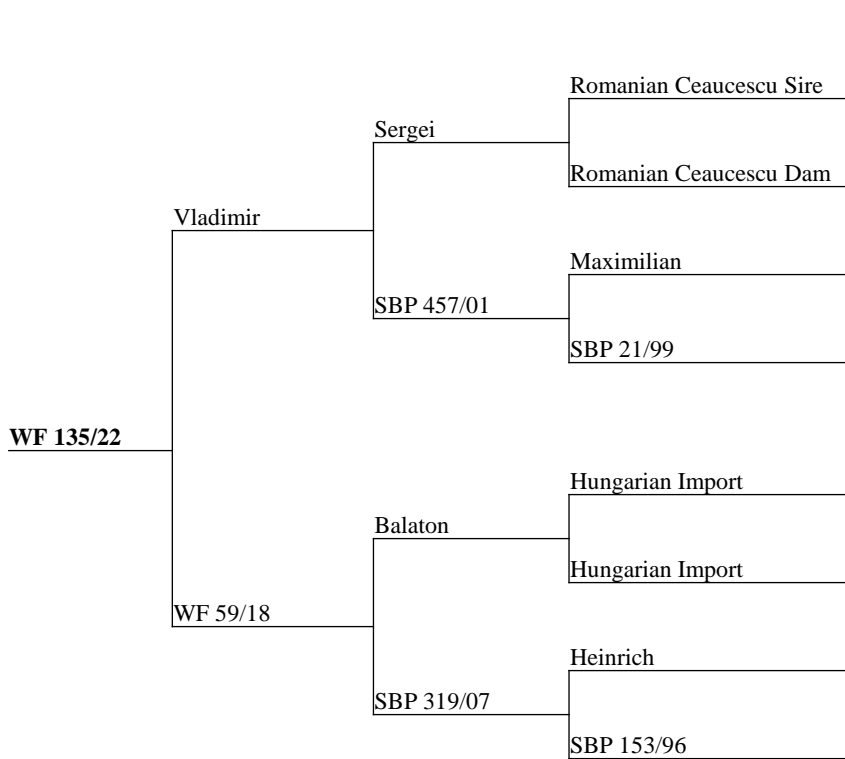

Industry stalwart sires with big wide antler in Monza, Vladimir and Heinrich VI featuring in this hinds pedigree. Incalf to the stylish long heavy beamed Gateau.

Measure	Result
Current Liveweight	107
Incalf to	Zala