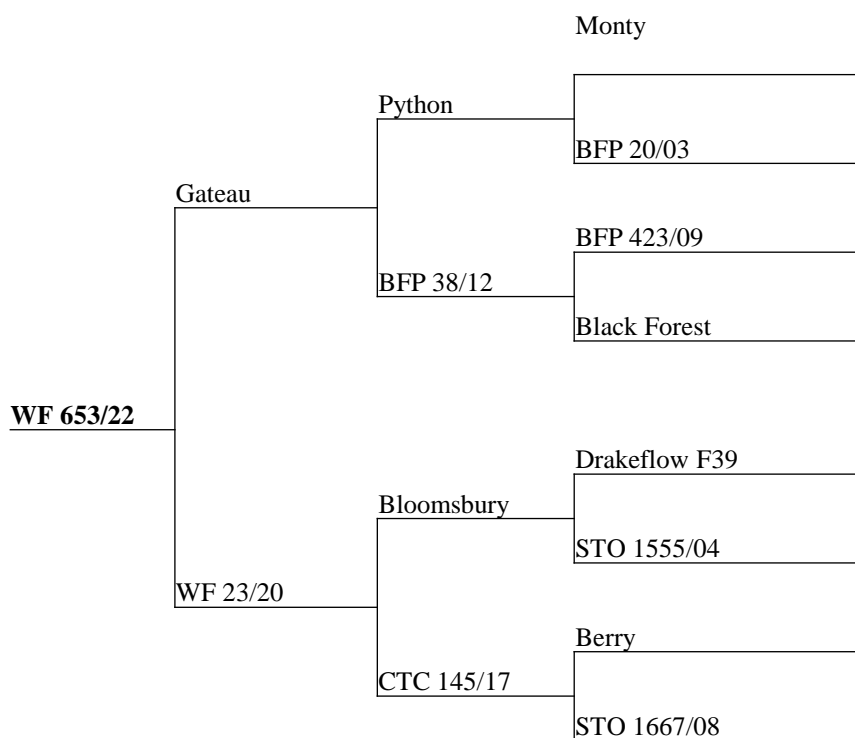

WF 647/22

Measure	Result
Current Liveweight	100
Incalf To	Bluerockson

Brooklyn over an Altrive hind featuring Zama* Everest incalf to Bluerockson - great combination of proven velvet sires.

2022 BORN R2 HINDS INCALF TO VELVET SIRE

Measure	Result
Current Liveweight	114
Incalf To	Netherdale

Interesting mix with the impressive Gateau, over clean beamed eastern bloodlines back incalf tostar velvet sire Netherdale.

Measure	Result
Current Liveweight	119
Incalf To	Netherdale