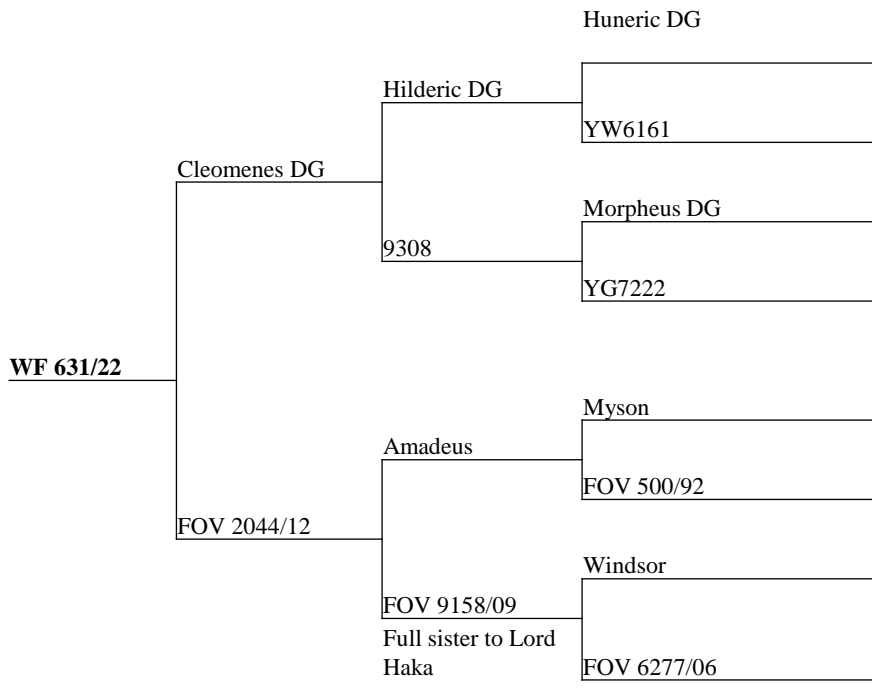

2022 BORN R2 HINDS INCALF TO VELVET /TROPHY SIRE

Measure	Result
Current Liveweight	110
Incalf to	Truman

Rising star peoples choice winner Cleomenes over a hind featuring Amadeus and Windsor, incalf to Truman.