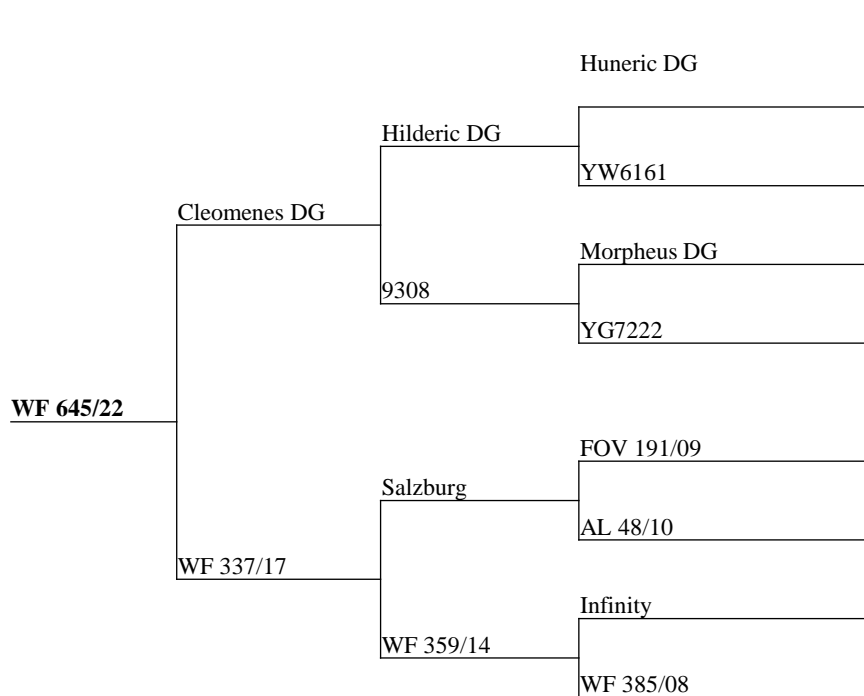

2022 BORN R2 HINDS INCALF TO VELVET /TROPHY SIRE