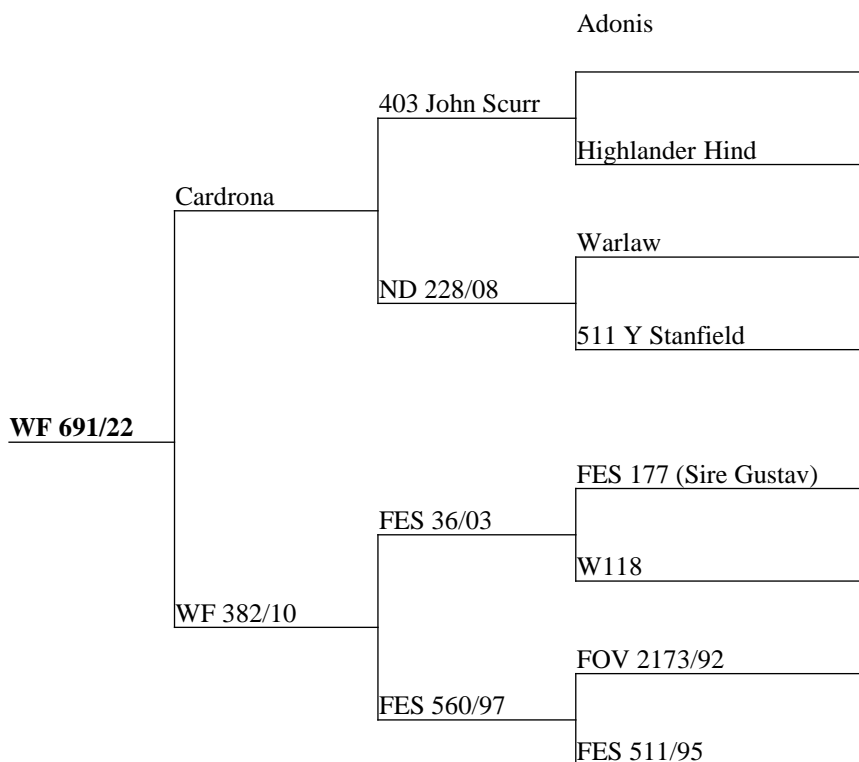

Measure	Result
Current Liveweight	105
Incalf To	Netherdale

Excellent velvet sire Cardrona crossed with a Festl hind (382-10) -pure german, incalf to Netherdale.