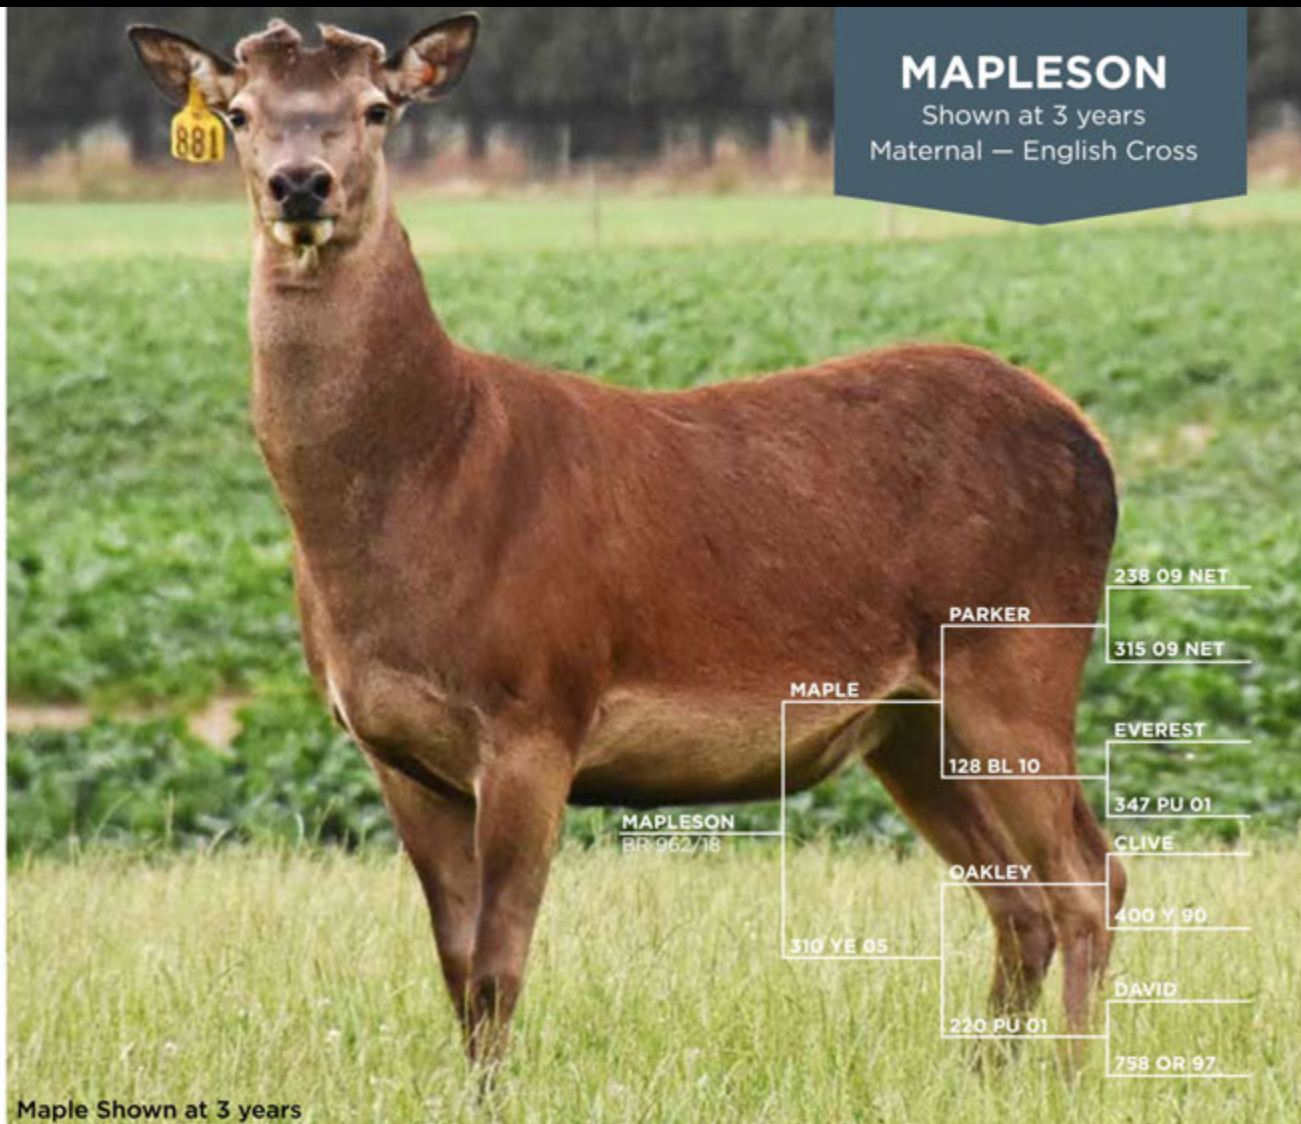

ALFIE

2-62 WA

Velvet at 6 years

Sire - Nixon

Kennedy is an incredibly quiet, big bodied stag with impressive velvet credentials and trophy credentials.

He is sired by Nixon out of a Madison hind. Bred by Todd Crowley at Crowley Deer and affectionately referred to as "Horse", this stag was a standout from day one in their eyes.

Kennedy has a huge body, 280 kg at 3 years of age on sale day combined with an outstanding head of antler as indicated below 16.7 kg!

This stag contains an exciting mix of genetics as we witness in the progeny coming through with good body's and velvet.

AGE	YEAR	BODY WEIGHT (kg)	VELVET (kg)	GRADE
3 Years (Sale Day)	2015	280	16.7	HA
4 Years	2016	293	513 5/8 IOA	HA
5 Years	2017	313	15.6	SS
6 Years	2018		16	OG
7 Years	2019			HA

NOTABLE SIRES FEATURED

MAPLESON

Shown at 3 years
Maternal – English Cross

Maple Shown at 3 years

Maple velvet shown at 3 years

Maple Son (962/18) was purchased from Brock deer in January 2023. Sired by the notable Maple out of an well performing Oakley hind, this stag presents with really exciting velvet and growth rate genetics.