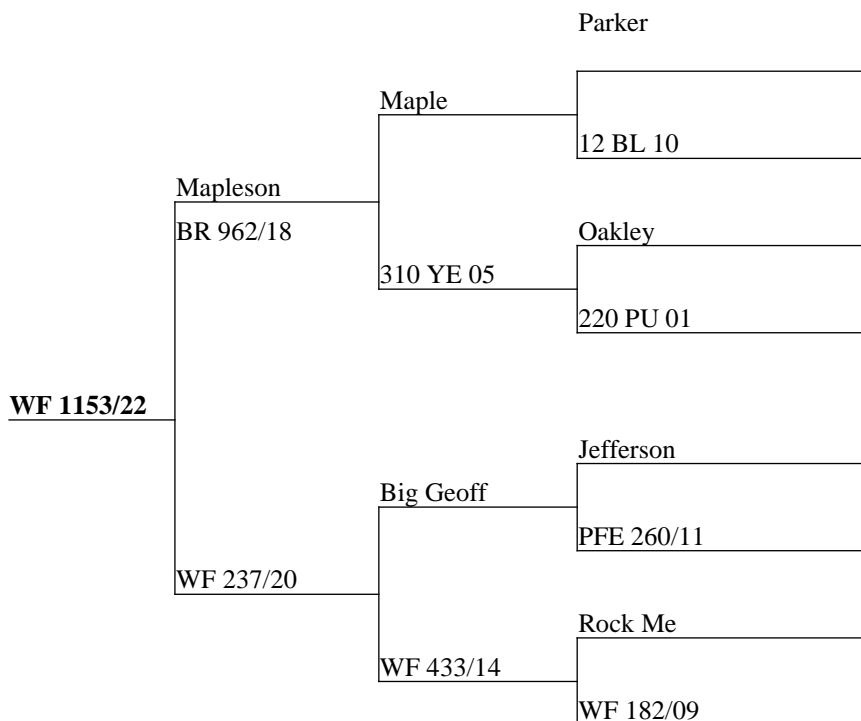

2022 BORN R2 HINDS INCALF TO VELVET SIRE

Measure	Result
Current Liveweight	96
Incalf To	Maxsyn

Mapleson - over a Big Geoff/Rock Me hind. Incalf to Maxsyn, awesome velvet potential in this animal.