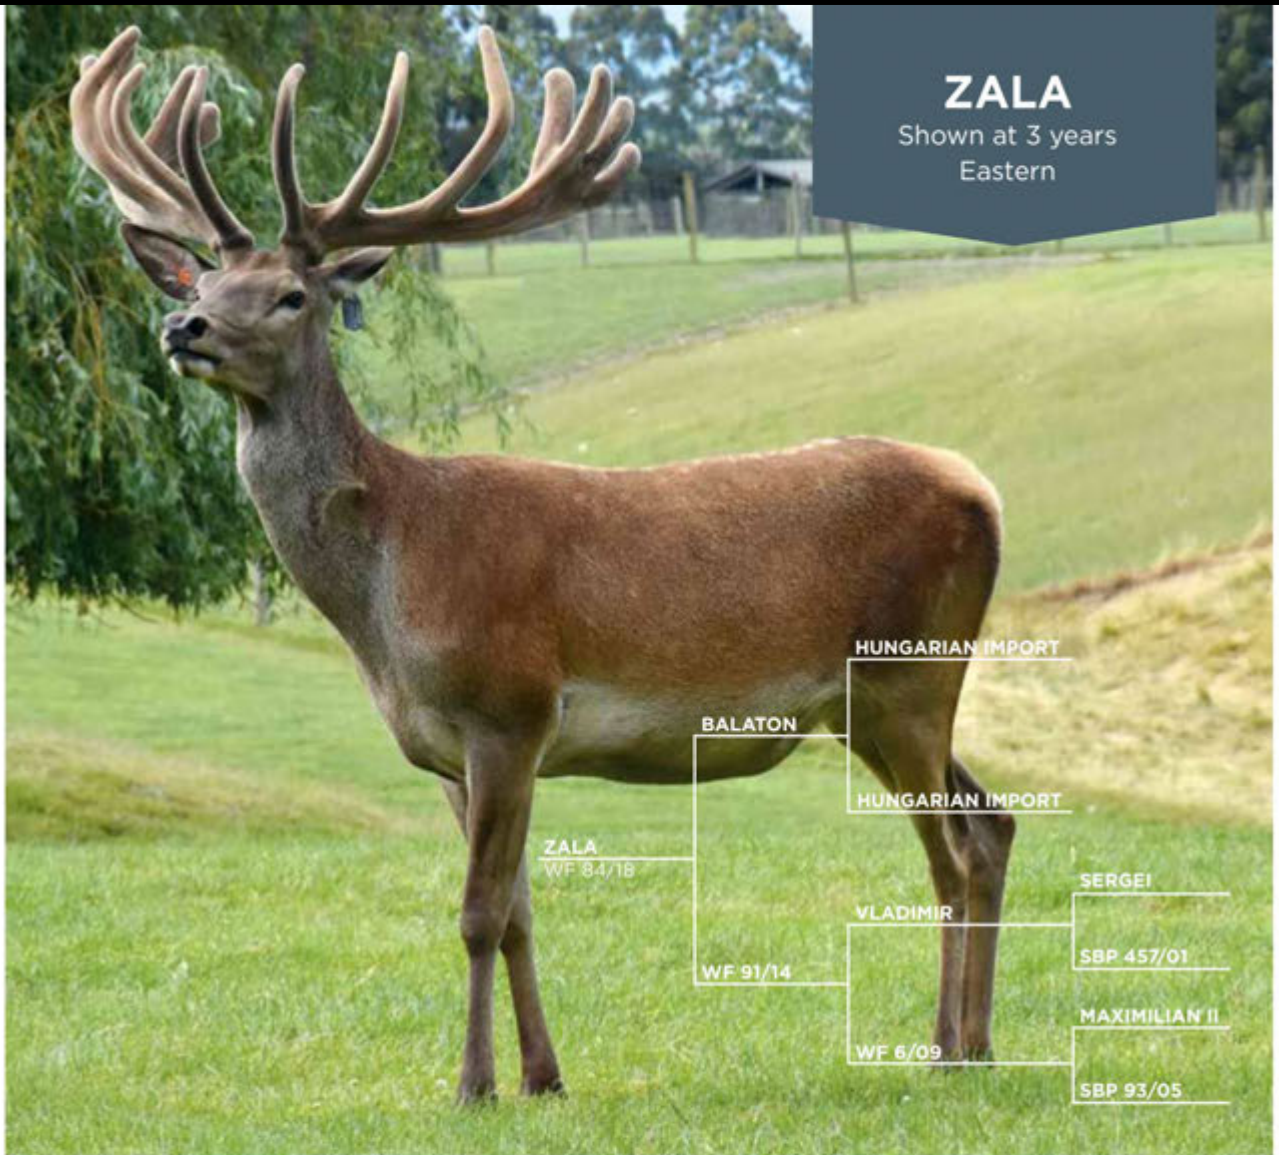

VELVET TROPHY SIRE INCALF TO

Shown at 5 years