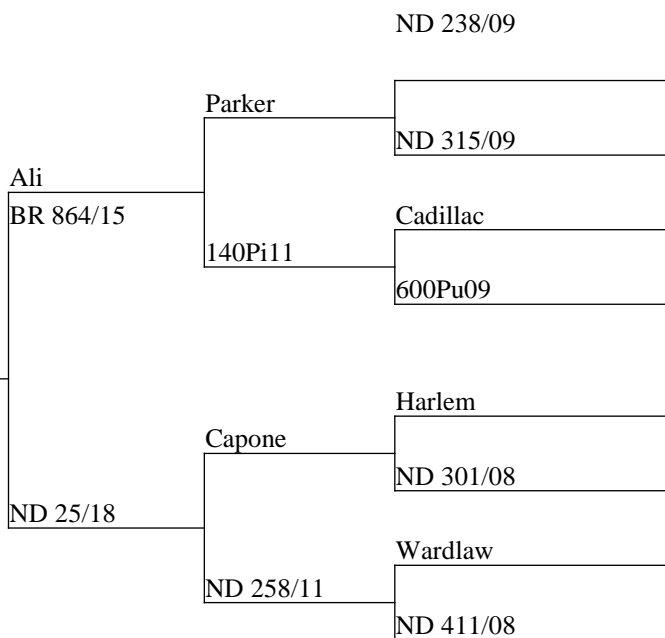

2022 BORN R2 HINDS INCALF TO VELVET SIRE

WF 401/22