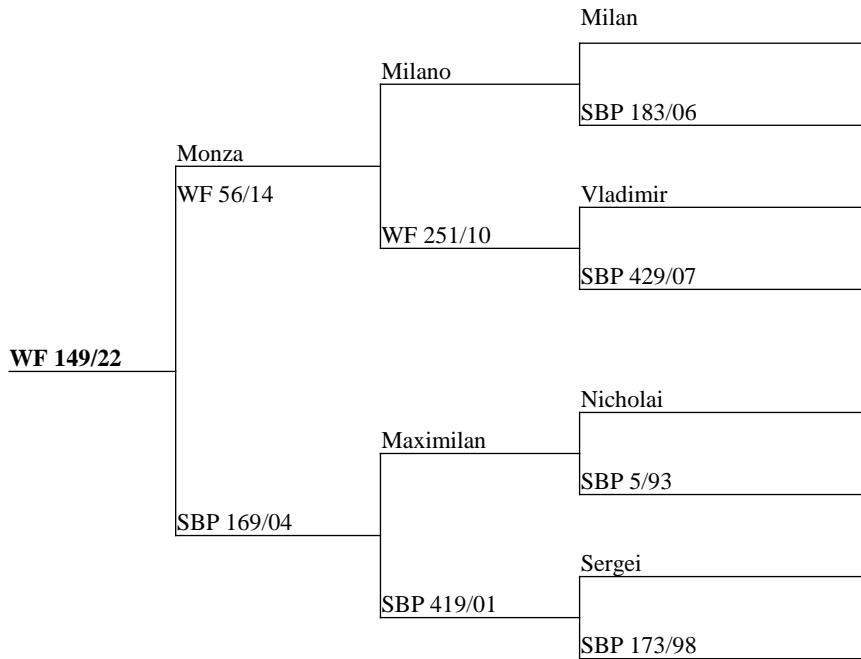

2022 BORN R2 HINDS INCALF TO VELVET /TROPHY SIRE