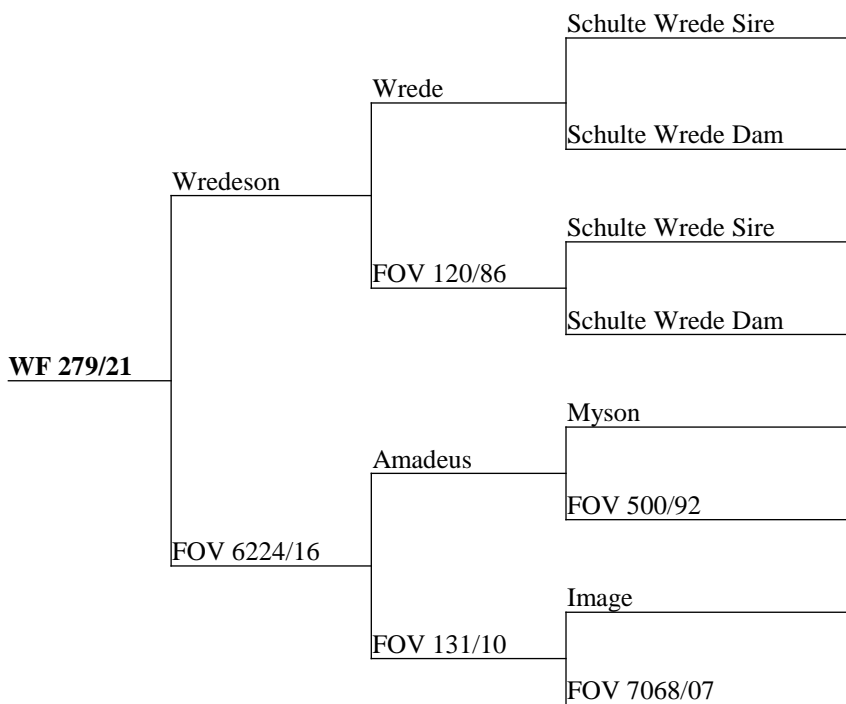

Measure	Result
Current Liveweight	114
Incalf To	Netherdale

Pure German with the impressive Amadeus and Image on the dams side, excellent velvet potential incalf to Netherdale.