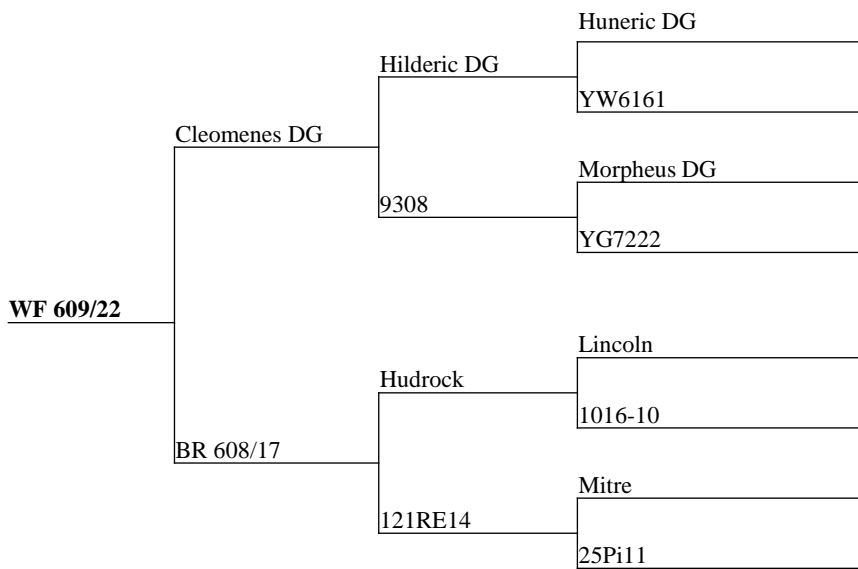

2022 BORN R2 HINDS INCALF TO VELVET /TROPHY SIRE