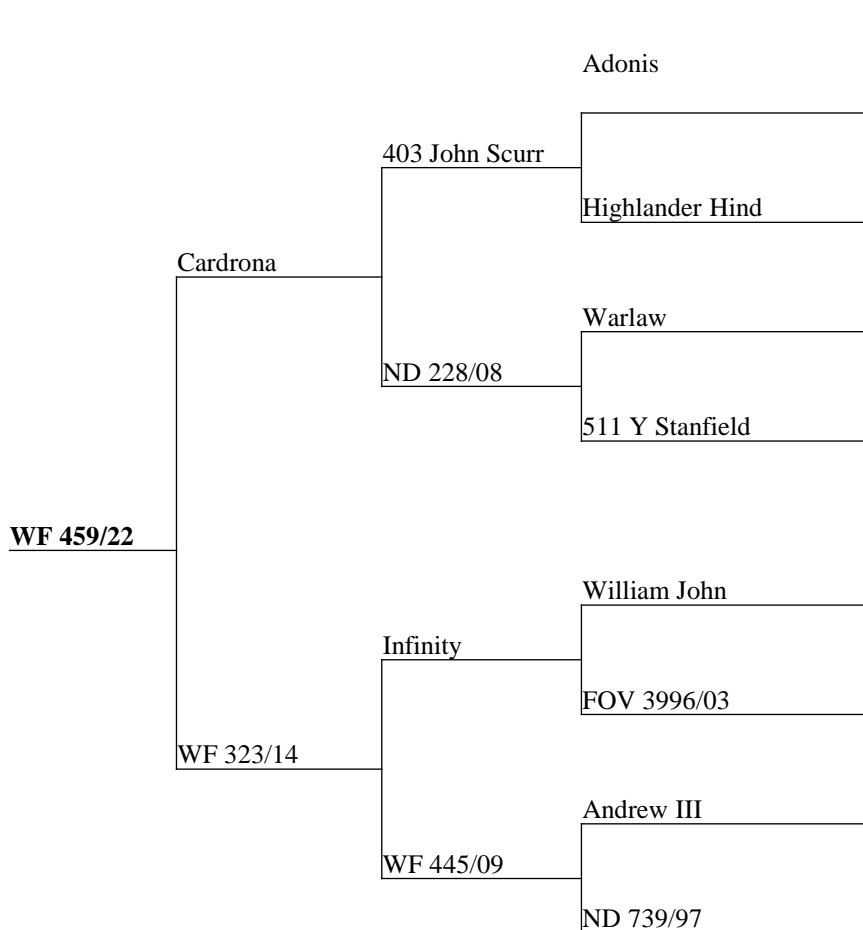

Measure	Result
Current Liveweight	111
Incalf To	Netherdale

WF 459/22

Sired by the impressive Cardrona (clean symmetrical velvet) out of an Infinity/Andrew III cross hind. Incalf to Netherdale.

2022 BORN R2 HINDS INCALF TO VELVET SIRE