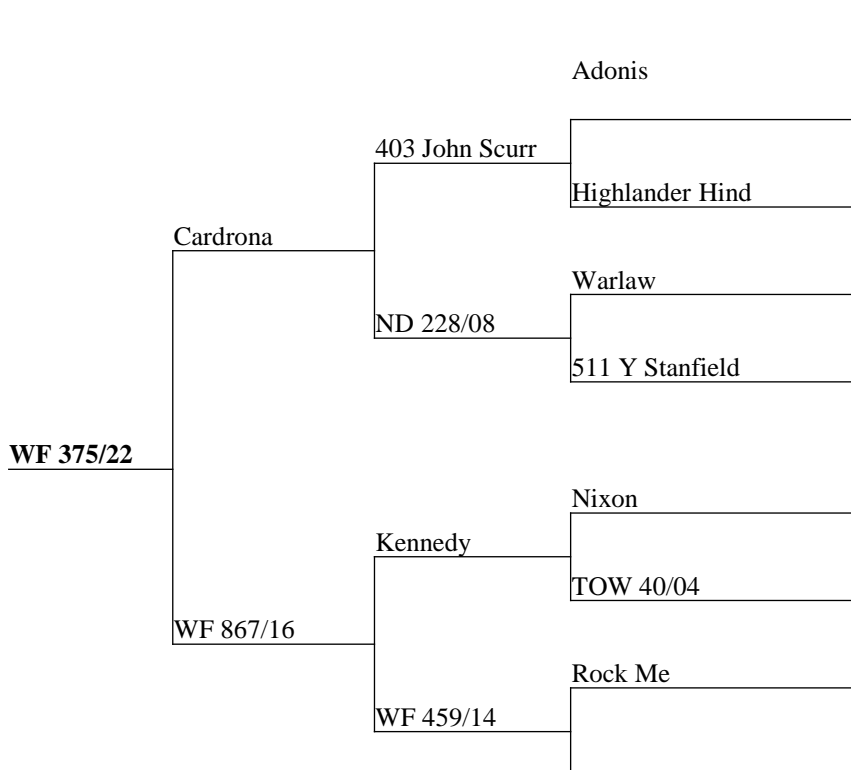

Measure	Result
Current Liveweight	104
Incalf To	Netherdale

Sired by the super Cardrona combined with the impressive Kennedy and Rock Me featuring and incalf to Netherdale - great opportunity to invest in a hind stacked with a bunch of awesome sires.