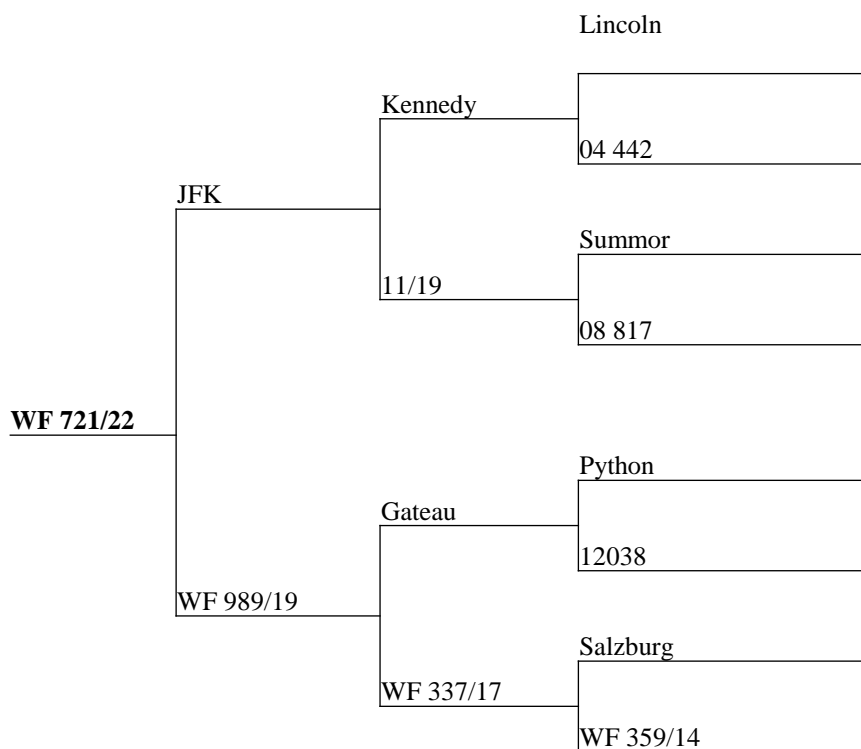

2022 BORN R2 HINDS INCALF TO VELVET SIRE

Measure	Result
Current Liveweight	98
Incalf To	Netherdale

JFK crossed with Gateau and Salzburg proven velvet performance, incalf to star sire - Netherdale.