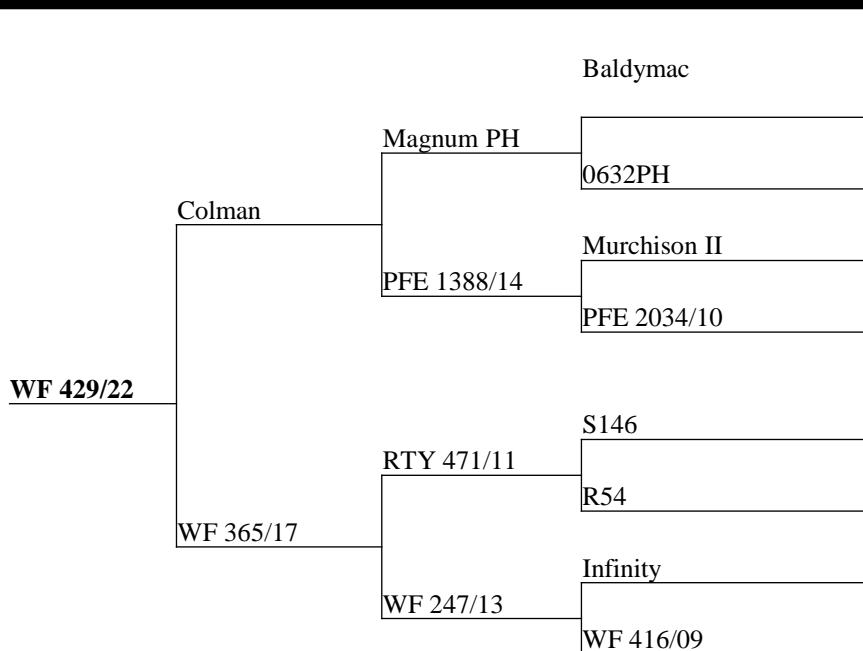

2022 BORN R2 HINDS INCALF TO VELVET SIRE

Measure	Result
Current Liveweight	103
Incalf To	Netherdale

WF 429/22

Great combo here with Colman over a Rothesay (grunty beam) /Infinity hind incalf to Netherdale.