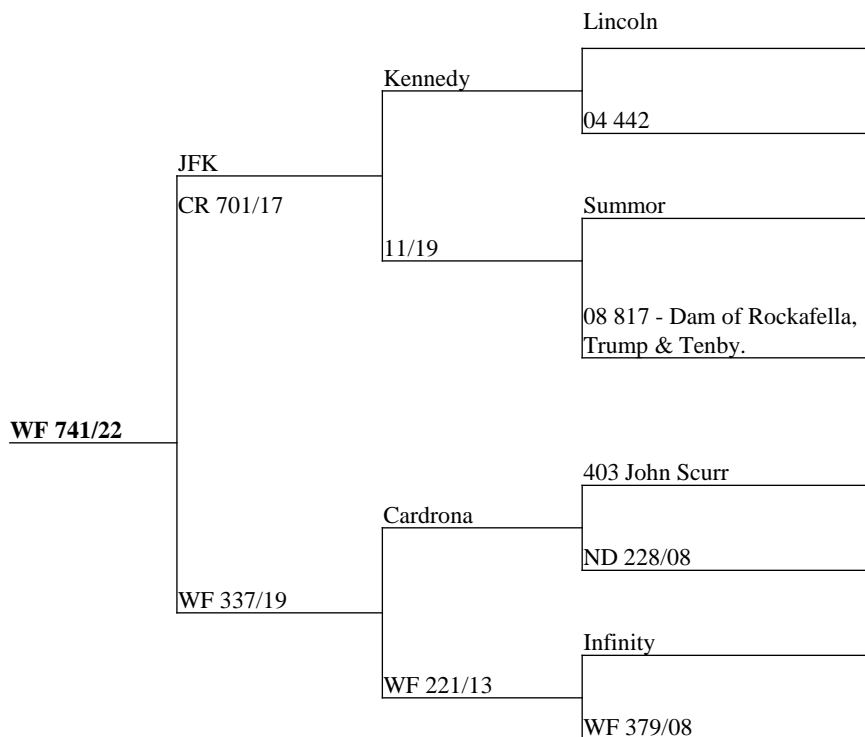

Measure	Result
Current Liveweight	105
Incalf to	Zala

Impressive width in JFK over a Cardrona/Infinity hind incalf to the long clean Zala.