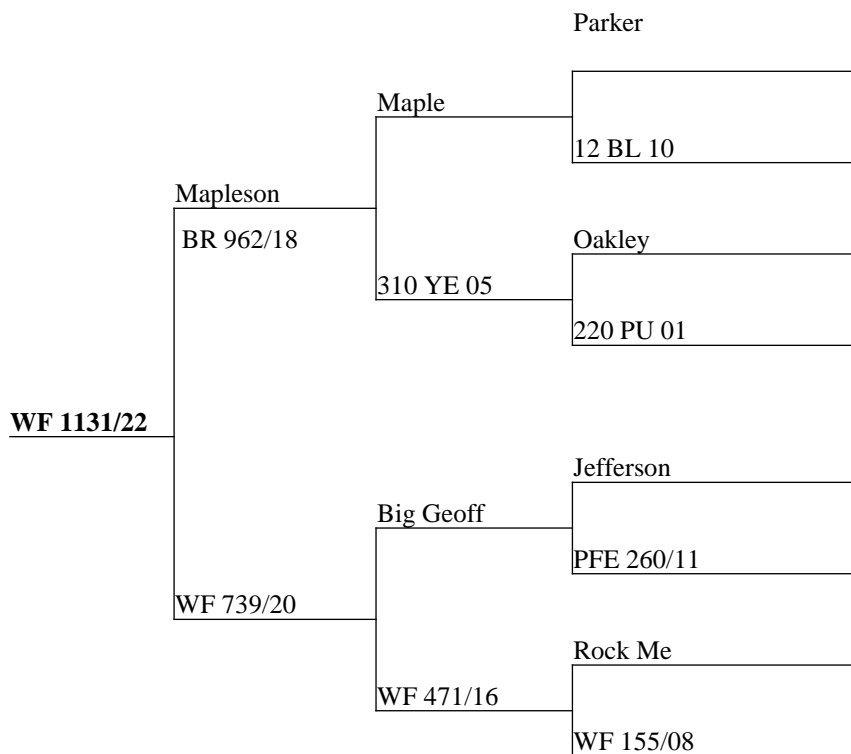

2022 BORN R2 HINDS INCALF TO VELVET SIRE

Measure	Result
Current Liveweight	102
Incalf To	Maxsyn

Mapleson over a Big Geoff/Rock Me hind great mix. Incalf to Maxsyn, awesome velvet potential in this animal.