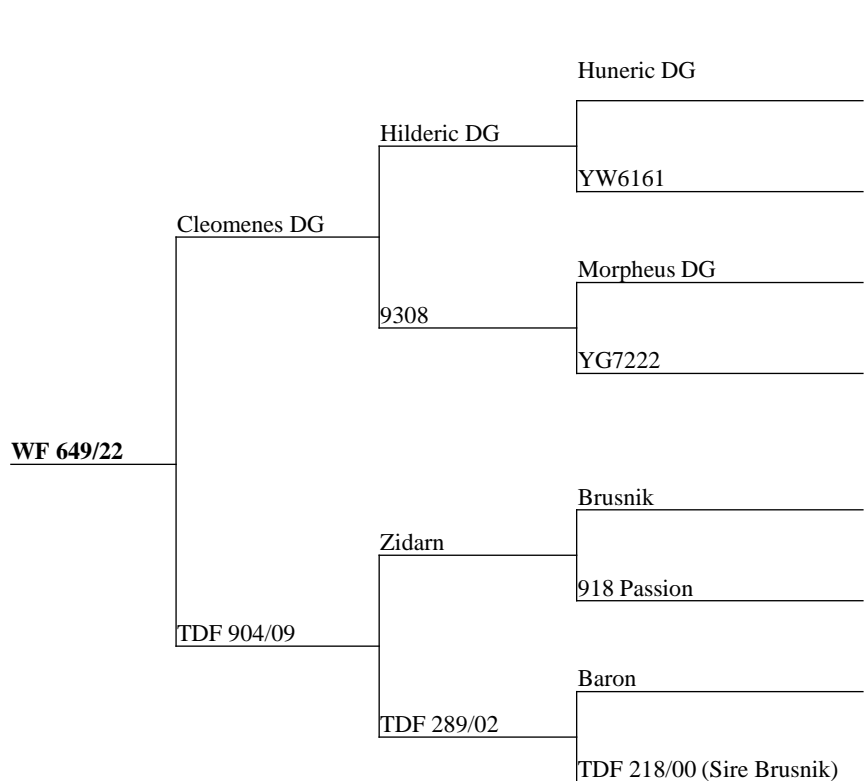

Measure	Result
Current Liveweight	TBC
Incalf to	Truman

Rising stars peoples choice award winner Cleomenes over a Salzburg/Infinity hind incalf to Truman. Awesome combo of high scoring attractive antlers.