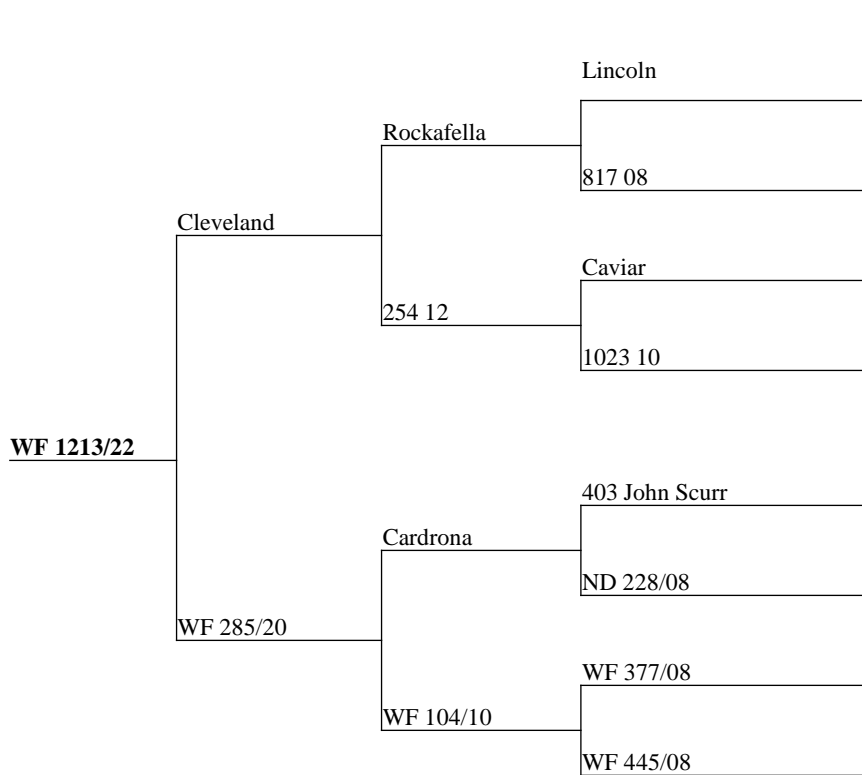

Measure	Result
Current Liveweight	101
Incalf to	Truman

Bred by ET. Awesome pedigree with Cleomenes over a proven Tower Deer Farm dam line - Fig Jam/Amadeus hind incalf to Truman. Great combo here.