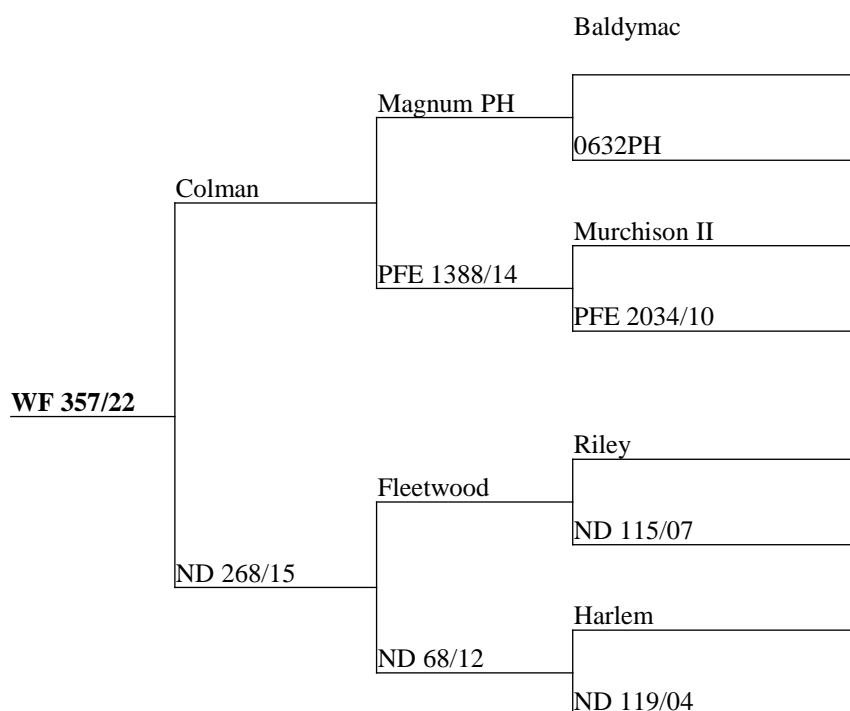

Measure	Result
Current Liveweight	94
Incalf To	Netherdale

Sired by Colman out of a Netherdale bred hind, incalf to super new sire Netherdale. Awesome combo of clean round velvet in this cross.