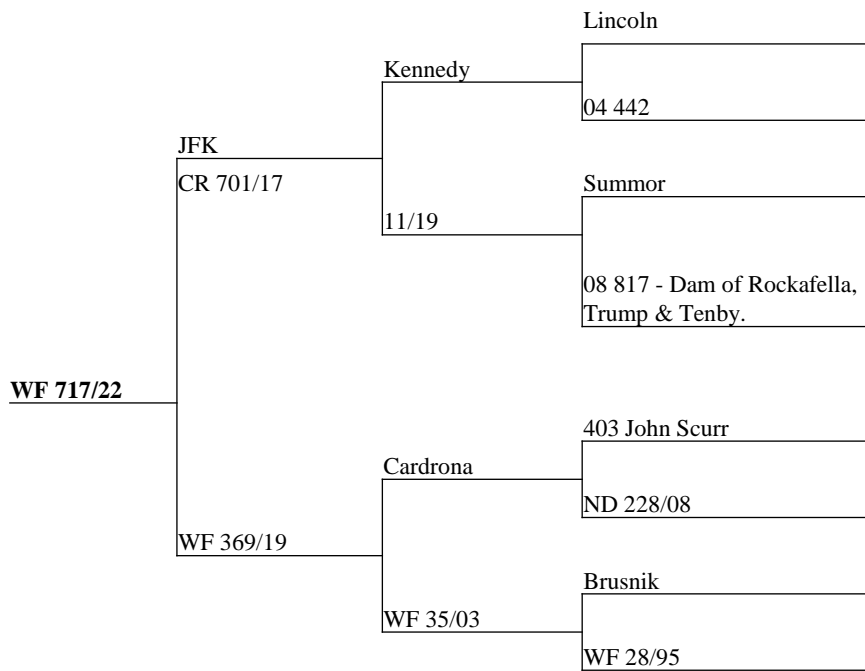

2022 BORN R2 HINDS INCALF TO VELVET /TROPHY SIRE

Measure	Result
Current Liveweight	97
Incalf to	Zala

Great combination in JFK over a Cardrona/Brusnik hind incalf to Zala- dimesion, width and points in this combination.