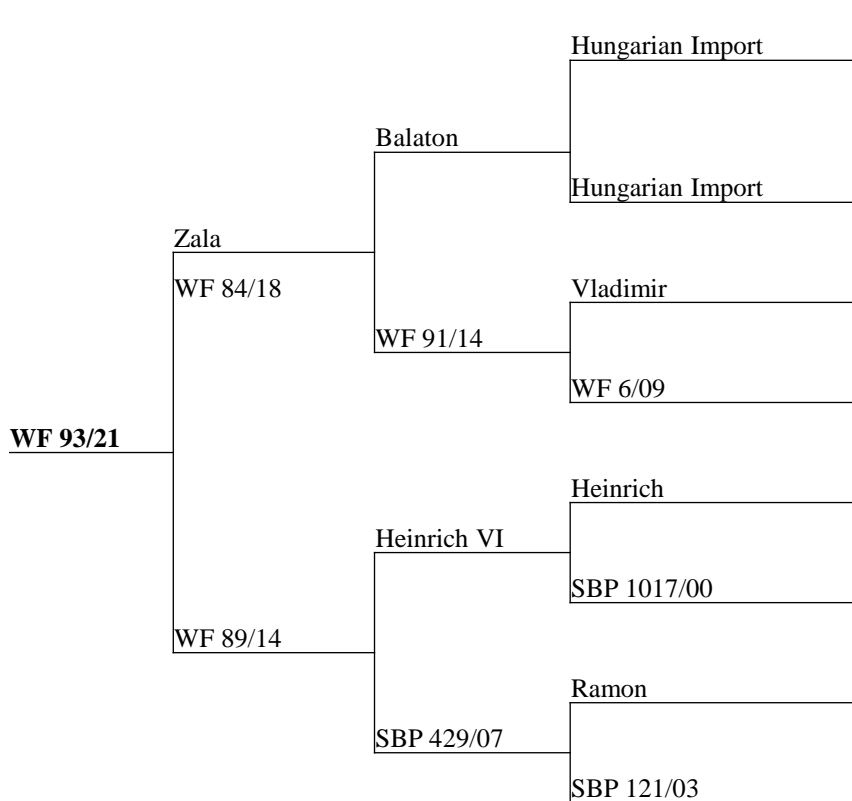

Measure	Result
Current Liveweight	126
Incalf To	Netherdale

Netherdale back to Zala new blood with very clean beam.