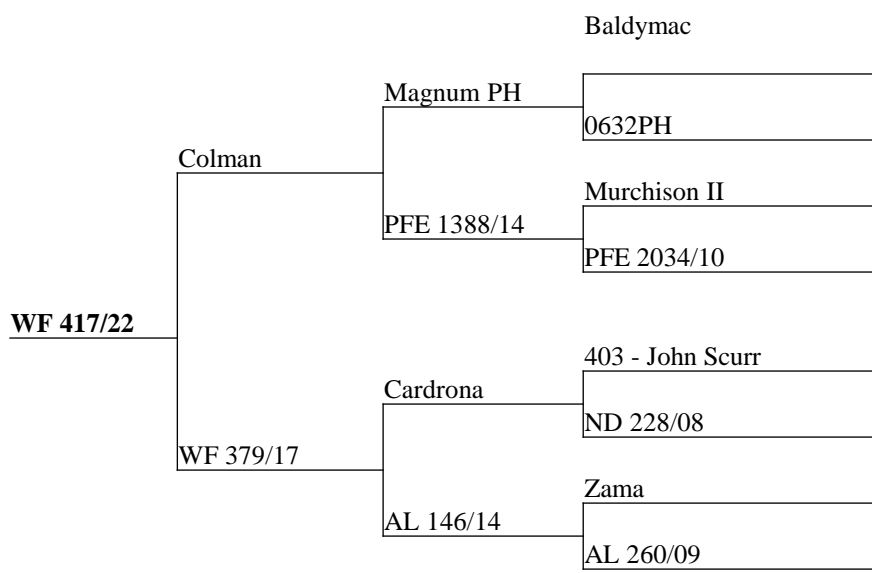

2022 BORN R2 HINDS INCALF TO VELVET SIRE

Measure	Result
Current Liveweight	101
Incalf To	Netherdale

Awesome combo here of clean round velvet sires. Colman over a Cardrona/Zama cross hind incalf to Netherdale.