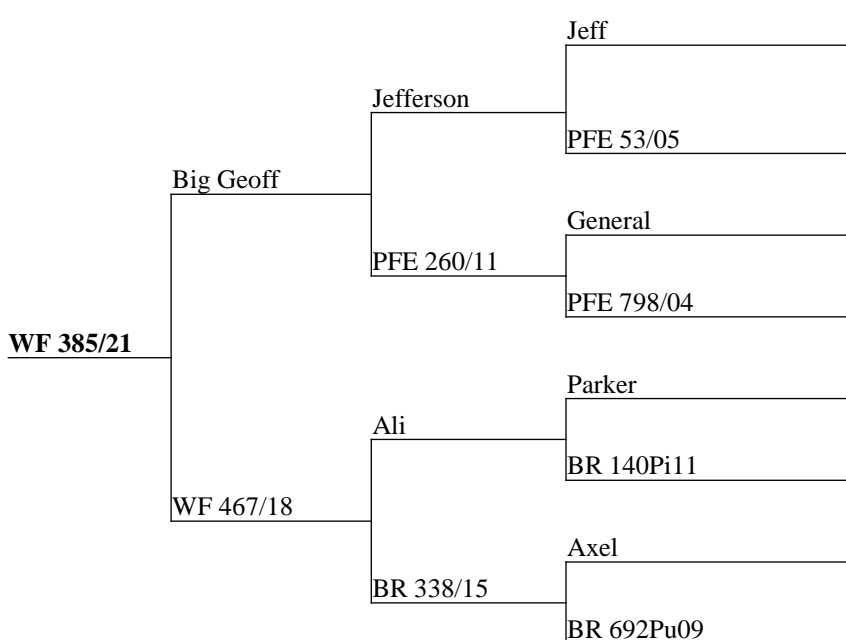

Measure	Result
Current Liveweight	120
Incalf To	Netherdale

Netherdale back to 385 featuring Ali, rising stars velvet champ in his day. Great mix of velvet grunt.