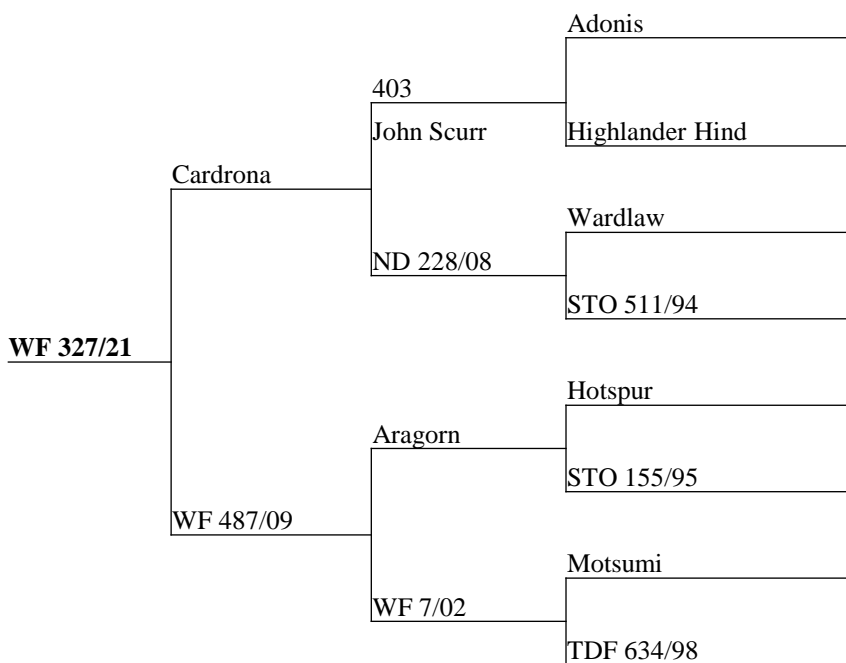

Measure	Result
Current Liveweight	117
Incalf To	Netherdale

Netherdale over Cardrona, Aragorn, Motsumi dam. WF 7/02 is one of our very best performing velvet hinds.