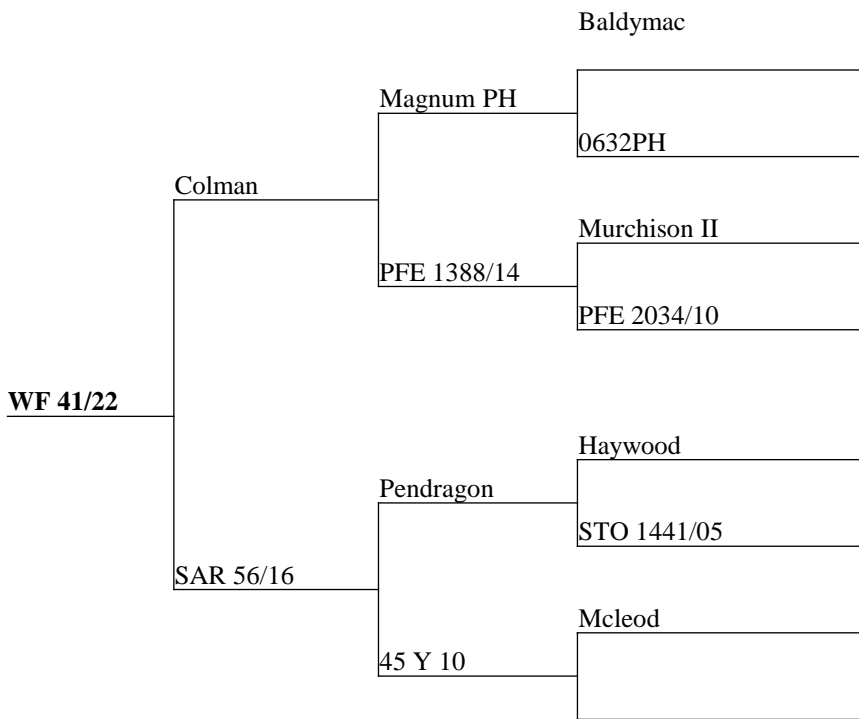

2022 BORN R2 HINDS INCALF TO VELVET SIRE

Measure	Result
Current Liveweight	89
Incalf To	Netherdale

Colman combined with Pendragon mated to Netherdale. Great grunty clean round velvet potential in this resulting progeny by Netherdale.