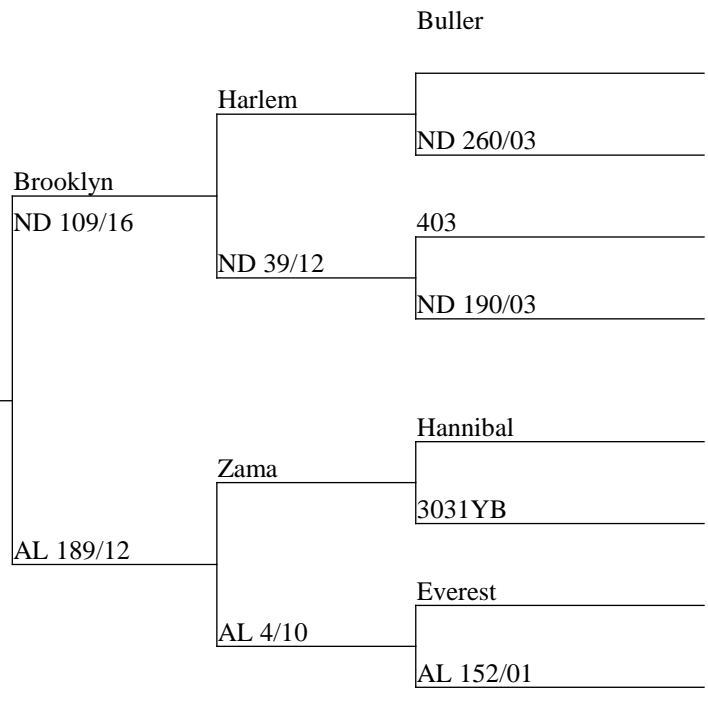

Measure	Result
Current Liveweight	96
Incalf To	Bluerockson

Brooklyn, Joseph cross hind incalf to Bluerockson - great combination of proven velvet sires.

WF 647/22