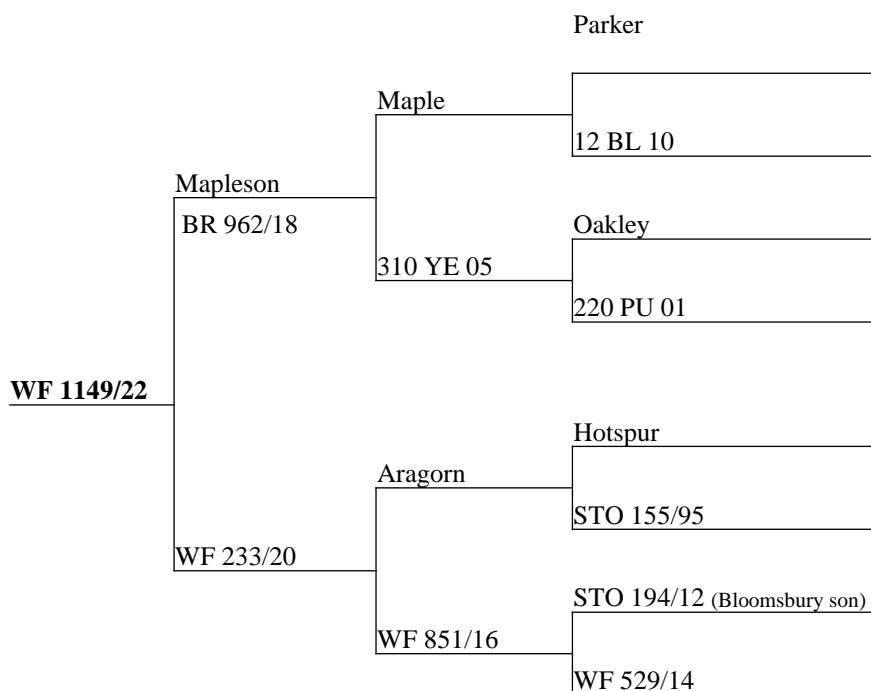

Measure	Result
Current Liveweight	109
Incalf To	Bluerockson

Mapleson over a well bred English hind, incalf to Bluerockson.