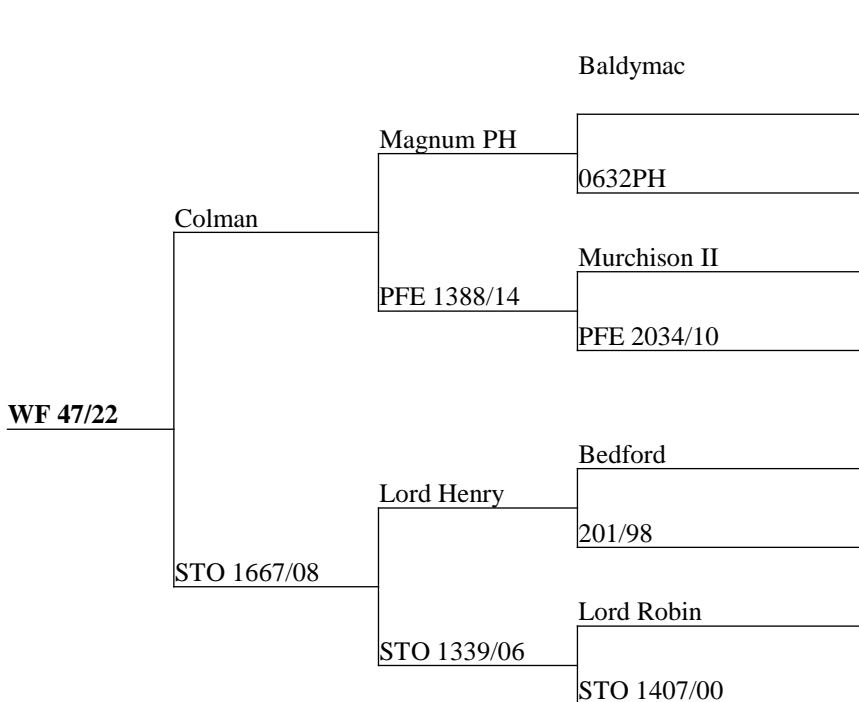

Measure	Result
Current Liveweight	TBC
Incalf To	Netherdale

Colman over a Lord Henry hind going back to Bedford. Incalf to Netherdale. An awesome combo of clean round beam velvet sires.