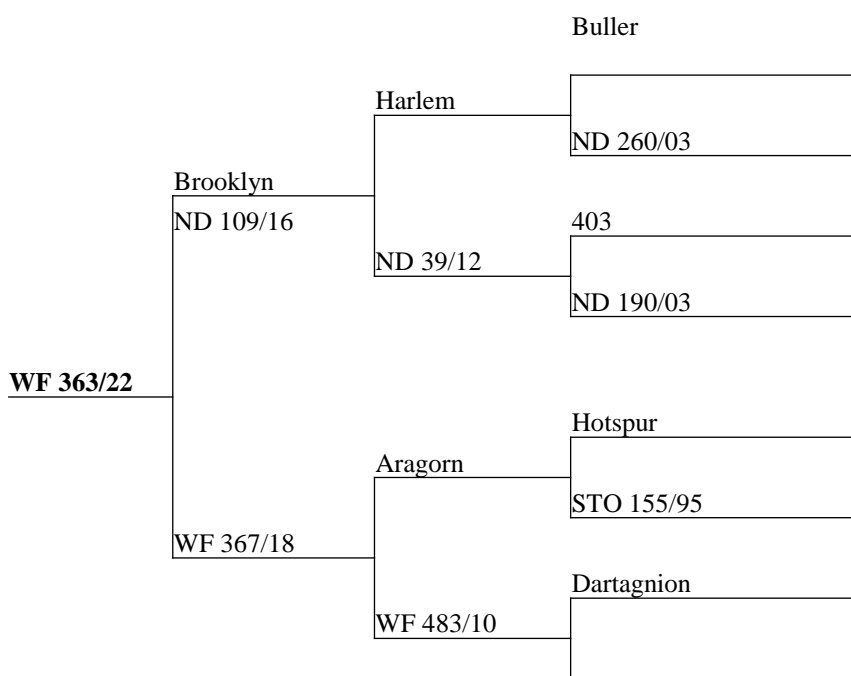

2022 BORN R2 HINDS INCALF TO VELVET SIRE

Measure	Result
Current Liveweight	108
Incalf To	Bluerockson

Brooklyn combined with Aragorn/Dartagnion mix, all grunty velvet performers. Incalf to 905-Brock sired by the impressive Bluerock.