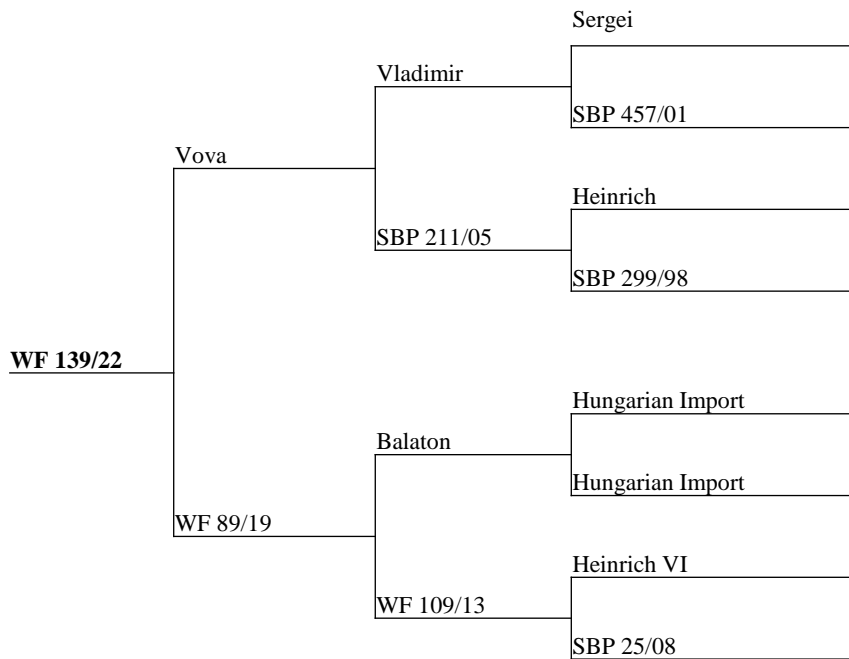

2022 BORN R2 HINDS INCALF TO VELVET /TROPHY SIRE

Measure	Result
Current Liveweight	111
Incalf to	Zala

Vova over a Balaton Heinrich VI hind, all long heavy beamed antler sires. Incalf to Zala.