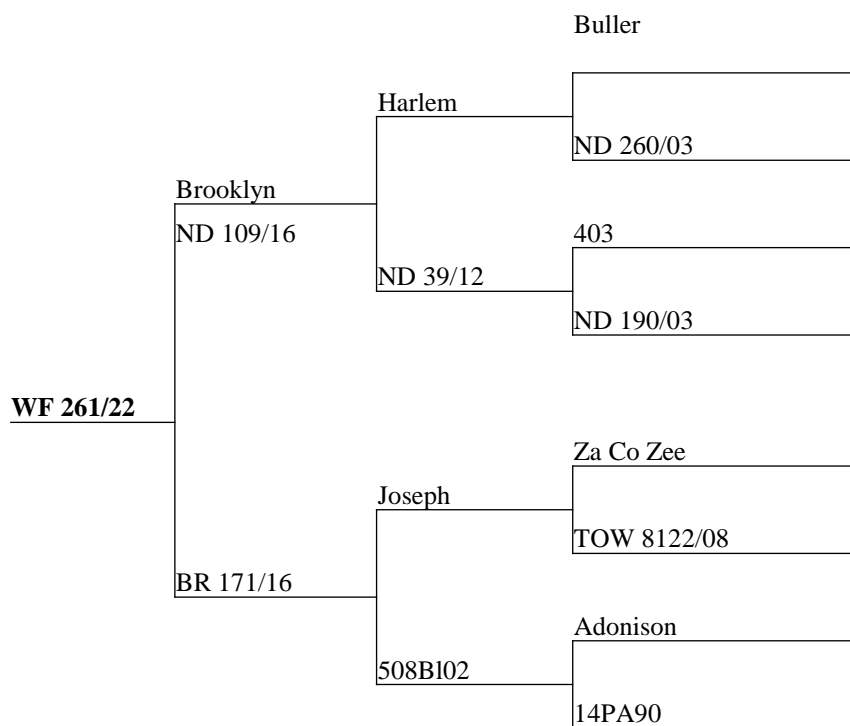

2022 BORN R2 HINDS INCALF TO VELVET SIRE

Measure	Result
Current Liveweight	98
Incalf To	Bluerockson

An exciting Brooklyn/Joseph combination here incalf to 905-Brock.