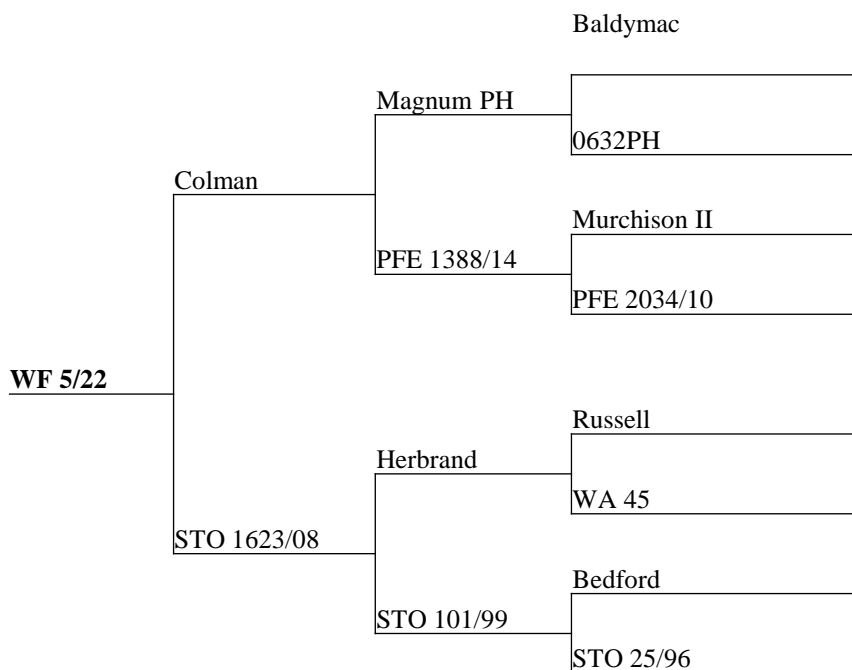

2022 BORN R2 HINDS INCALF TO VELVET SIRE

Measure	Result
Current Liveweight	93
Incalf To	Netherdale

Pure English sired by the impressive Colman out of a Stanfield Oaks hind incalf to Netherdale, awesome combo of clean round velvet.