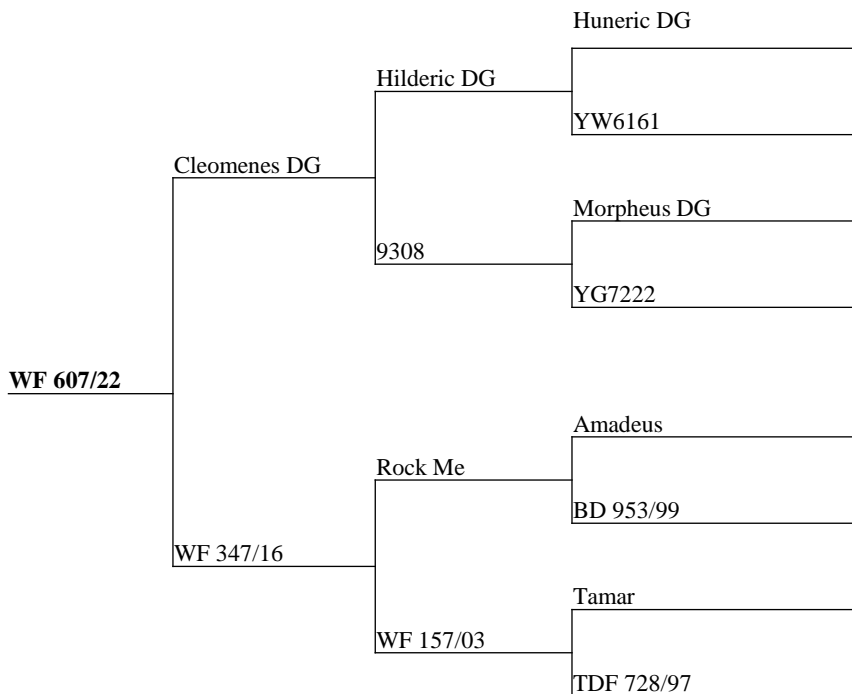

Measure	Result
Current Liveweight	99
Incalf to	Truman

Rising stars peoples choice award winner Cleomenes over Rock Me/Tamar hind incalf to Truman.