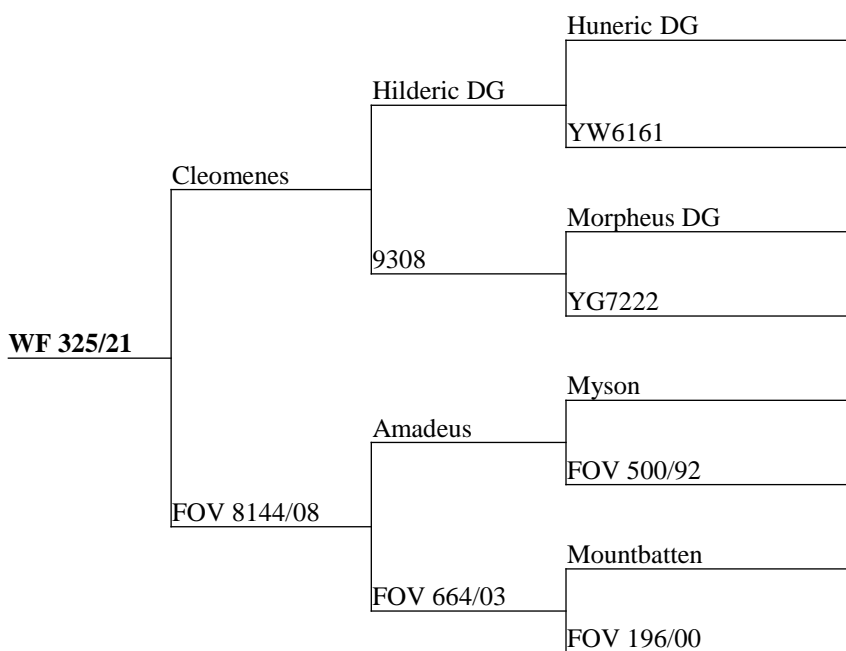

Pedigrees 2021 BORN HINDS R3 INCALF TO VELVET SIRE

Measure	Result
Current Liveweight	118
Incalf To	Netherdale

Interesting mix with Cleomenes back to Amadeus, incalf to Netherdale.