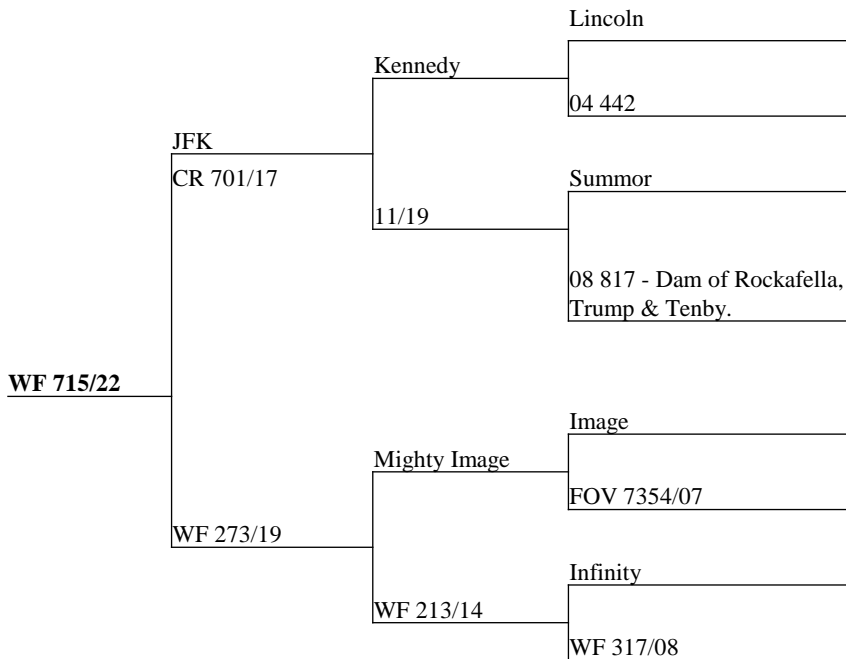

Measure	Result
Current Liveweight	96
Incalf to	Truman

Excellent width JFK over a Mighty Image/Infinity hind. Awesome combination of genetics in this animal, incalf to Truman.