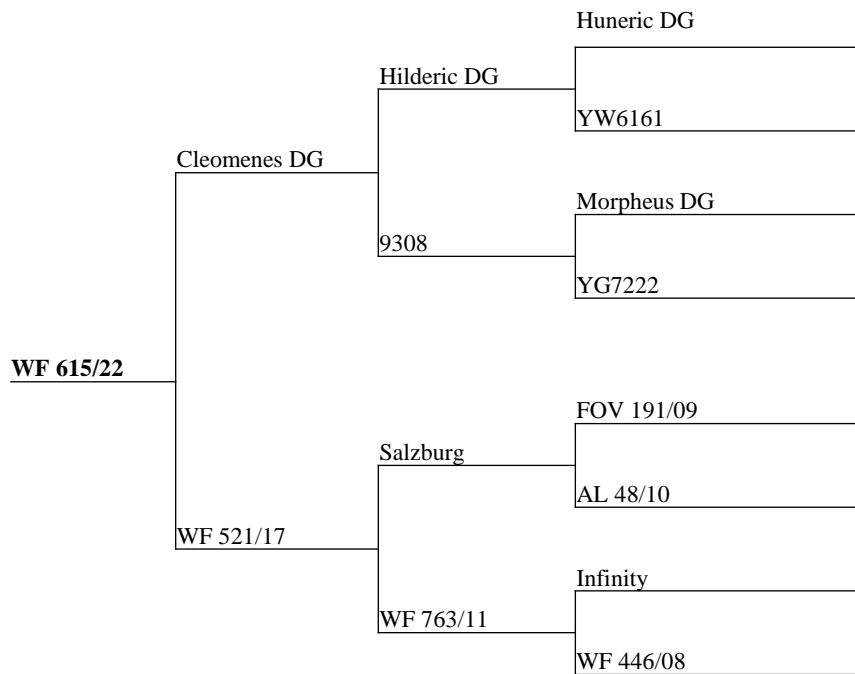

2022 BORN R2 HINDS INCALF TO VELVET /TROPHY SIRE

Measure	Result
Current Liveweight	TBC
Incalf to	Truman

Rising stars peoples choice award winner Cleomenes over a Salzburg/Infinity hind incalf to Truman.