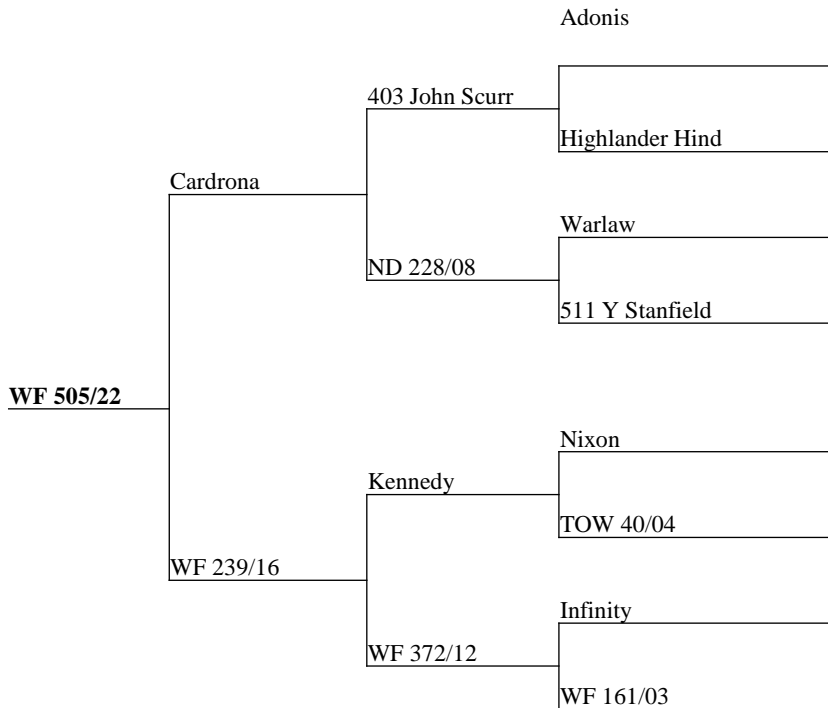

Cardrona Infinity cross incalf to the impressive Truman.

Measure	Result
Current Liveweight	102
Incalf to	Truman

Awesome cross here with Cardrona over multi pointed sires Kennedy/Nixon and Infinity. Incalf to Truman.