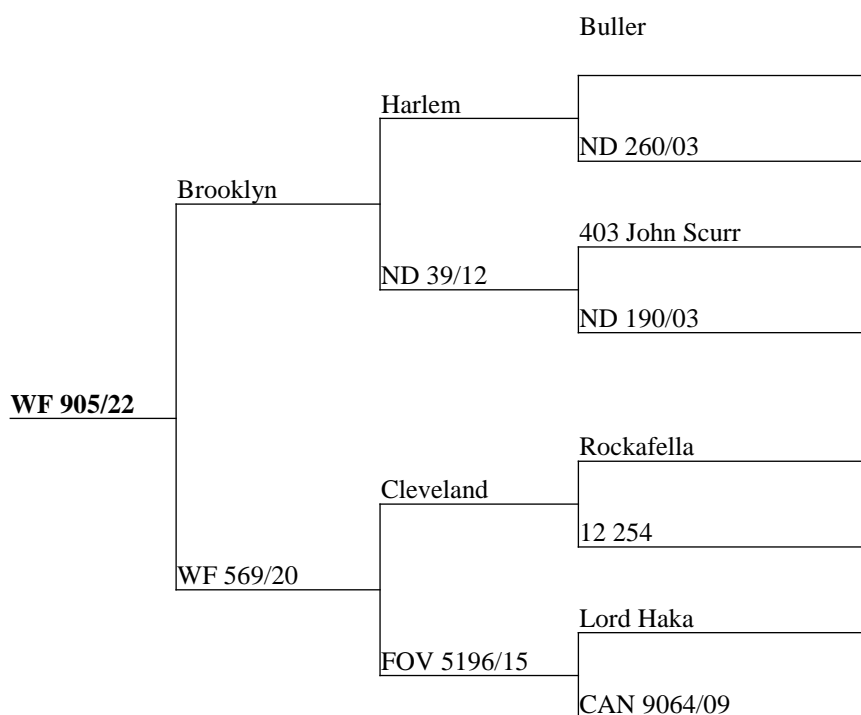

Measure	Result
Current Liveweight	85
Incalf To	Bluerockson

Brooklyn over a Cleveland x Lord Haka hind incalf to Bluerockson.