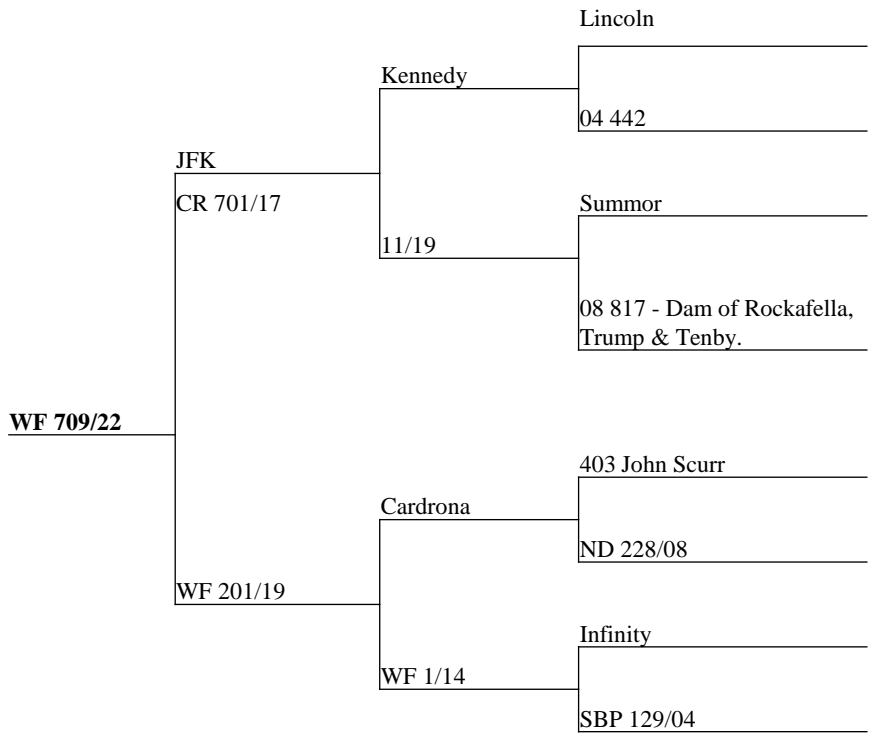

Measure	Result
Current Liveweight	98
Incalf to	Truman

Cardona over a hind by Infinity/Merlin - points and structure. Incalf to Truman.

Measure	Result
Current Liveweight	99
Incalf to	Zala

The impressive JFK over a Cardrona/Infinity hind incalf to long heavy beamed Zala.