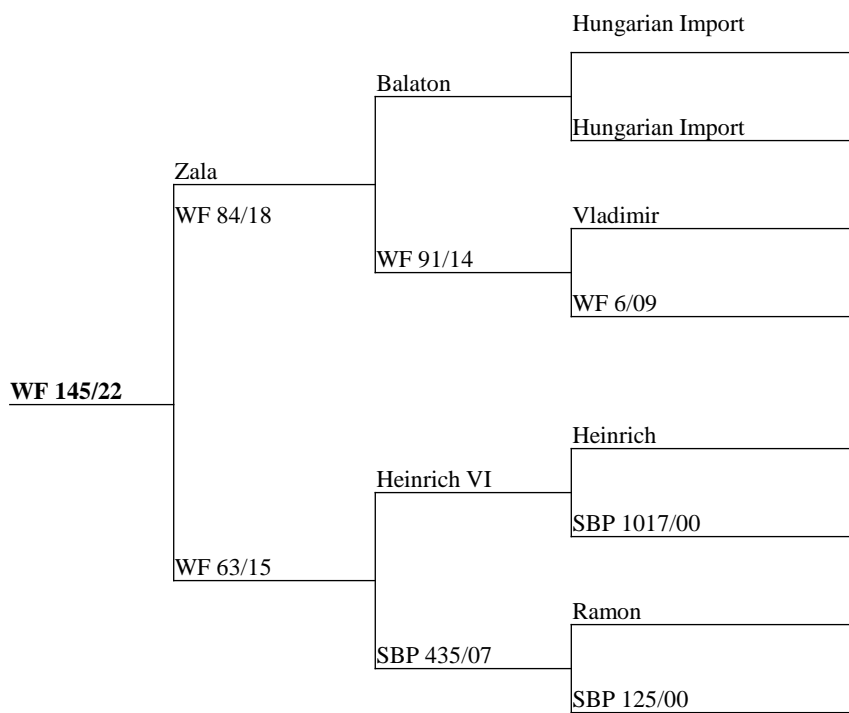

Measure	Result
Current Liveweight	108
Incalf to	Truman

Lots of depth in this pedigree, Zala featuring Balaton and Vladimir over a Heinrich VI/Ramon hind. Incalf to the eye catching Truman.