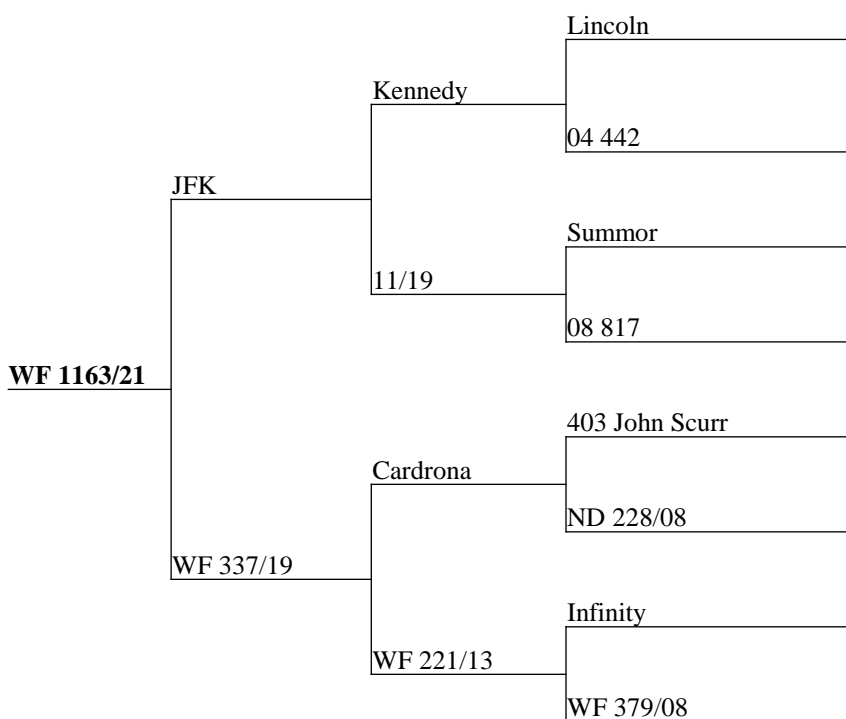

Measure	Result
Current Liveweight	115
Incalf To	Netherdale

Clean velvet potential featuring Cardrona back in calf to Netherdale.