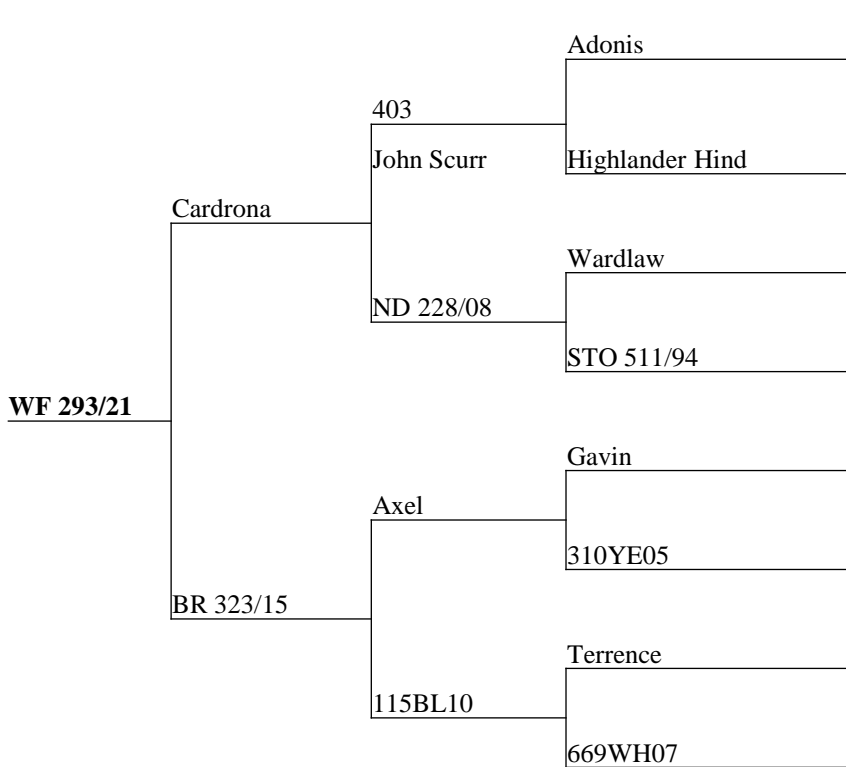

Measure	Result
Current Liveweight	118
Incalf To	Netherdale

Netherdale over a Cardrona, Axel, Terrence hind - proven Brock velvet genetics in the dam side.