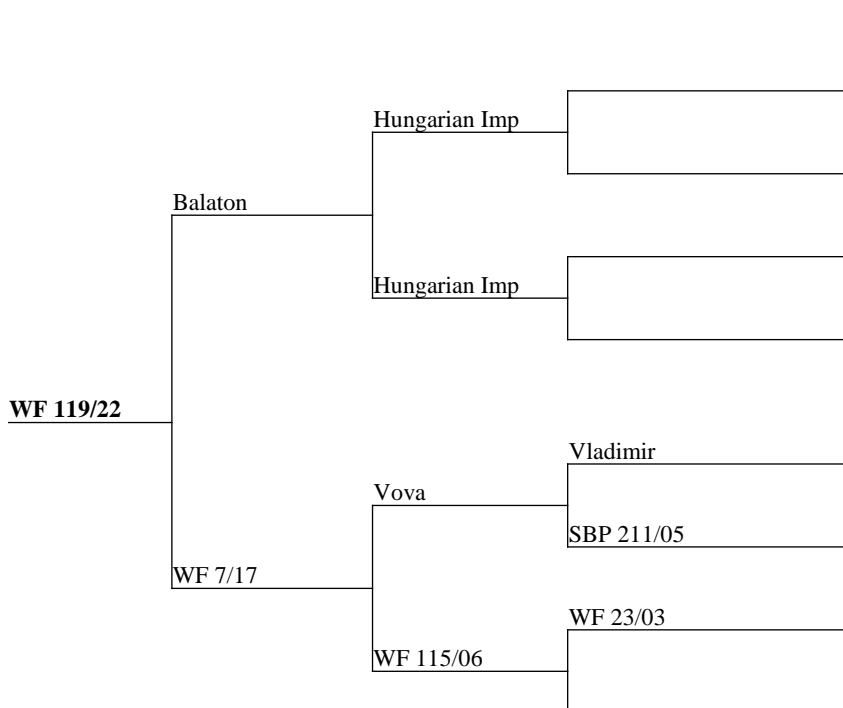

Measure	Result
Current Liveweight	103
Incalf to	Zala

Balaton - NEW Hungarian blood this time over a Vova hind incalf to Zala.