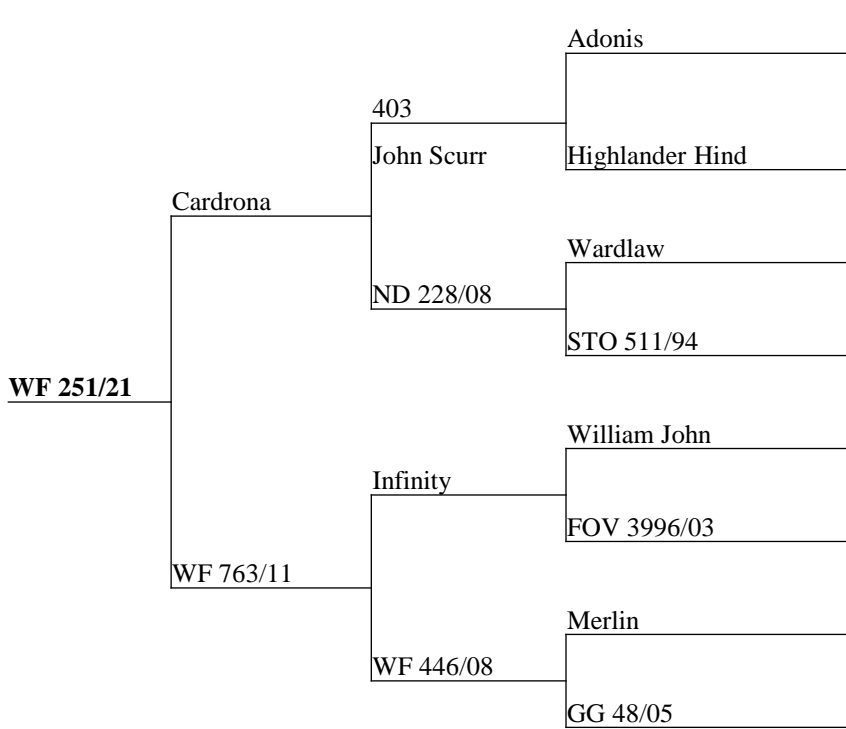

Netherdale again back to Gateau and Heinrich VI, big long clean velvet.

Measure	Result
Current Liveweight	126
Incalf To	Netherdale

Netherdale back to Zala new blood with very clean beam.

Pedigrees 2021 BORN HINDS R3 INCALF TO VELVET SIRE

Measure	Result
Current Liveweight	109
Incalf To	Netherdale

Proven Foveran bloodlines back in calf to Netherdale.

Measure	Result
Current Liveweight	108
Incalf To	Netherdale

Netherdale over a Cardrona, Merlin hind pedigree but not ignoring Infinity and William John this hind is giving us great trophy velvet performance.