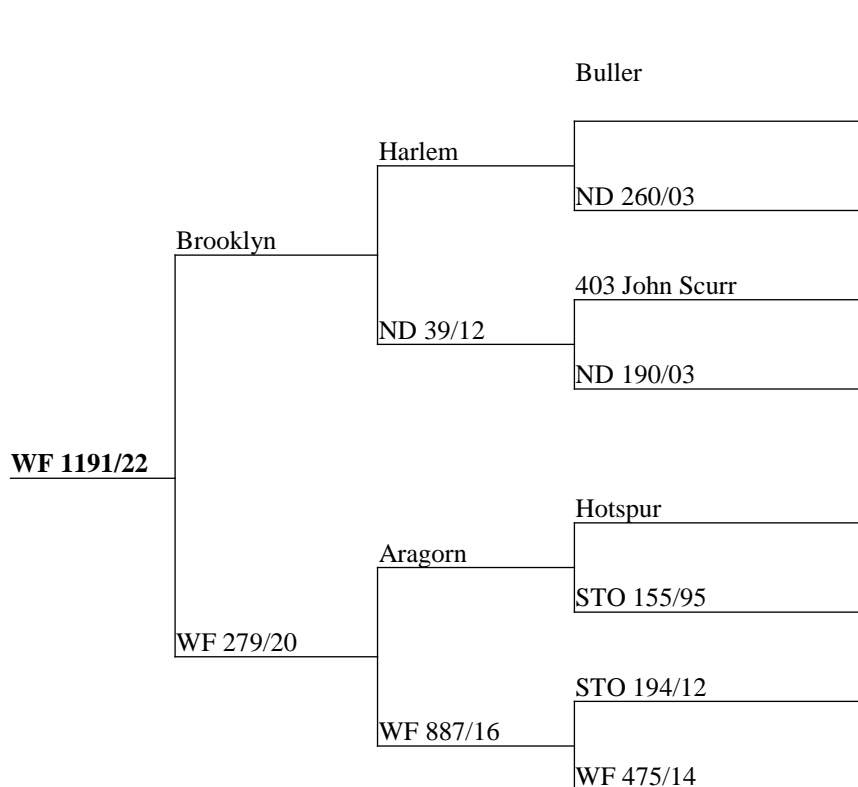

Measure	Result
Current Liveweight	105
Incalf To	Bluerockson

Sired by the impressive Brooklyn out of an English hind, incalf to Bluerockson.