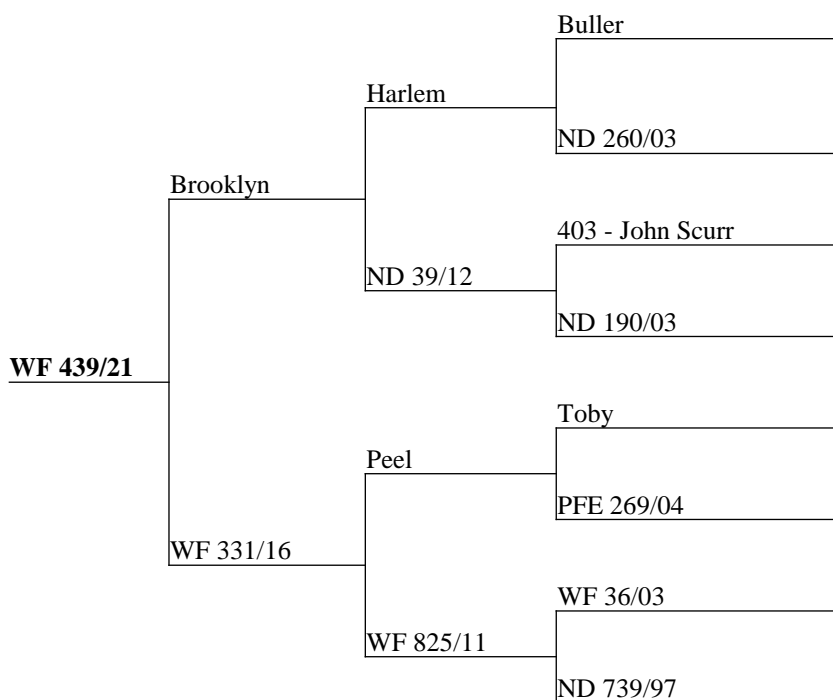

Pedigrees 2021 BORN HINDS R3 INCALF TO VELVET SIRE

Measure	Result
Current Liveweight	115
Incalf To	Netherdale

Incalf to Netherdale and back to a Brooklyn and Peel hind with performance.