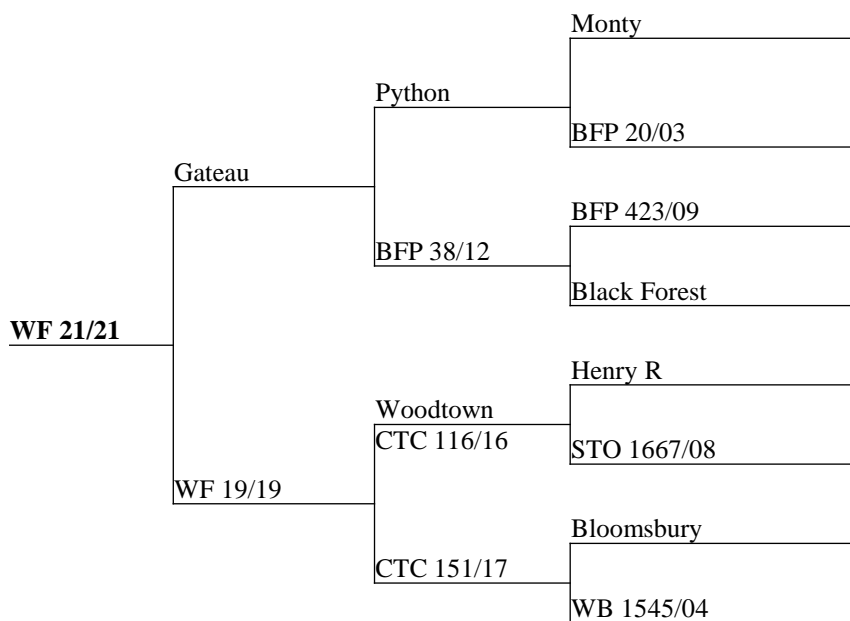

Pedigrees 2021 BORN HINDS R3 INCALF TO VELVET SIRE

Measure	Result
Current Liveweight	121
Incalf To	Netherdale

Netherdale back to a Gateau hind featuring pure English including the impressive Bloomsbury.