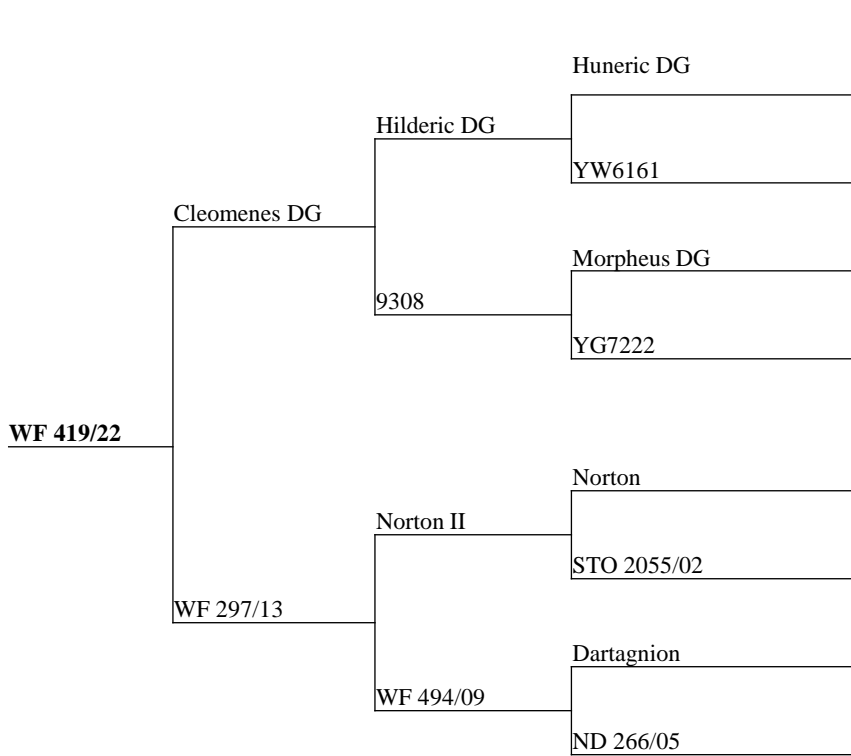

2022 BORN R2 HINDS INCALF TO VELVET /TROPHY SIRE

Measure	Result
Current Liveweight	98
Incalf to	Truman

Great combination here with rising stars peoples choice award winner Cleomenes over a Norton II former world record. Incalf to the impressive Truman.