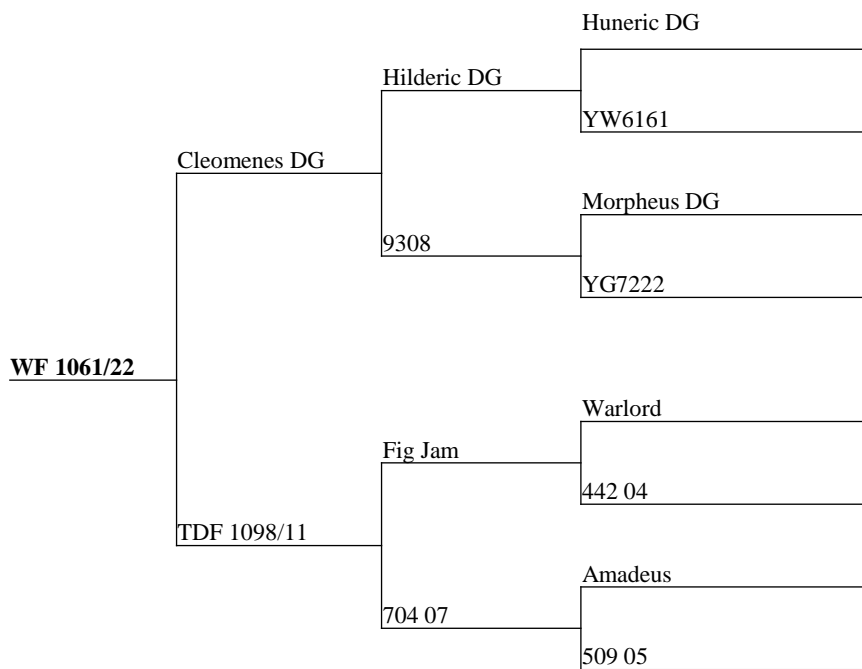

2022 BORN R2 HINDS INCALF TO VELVET /TROPHY SIRE