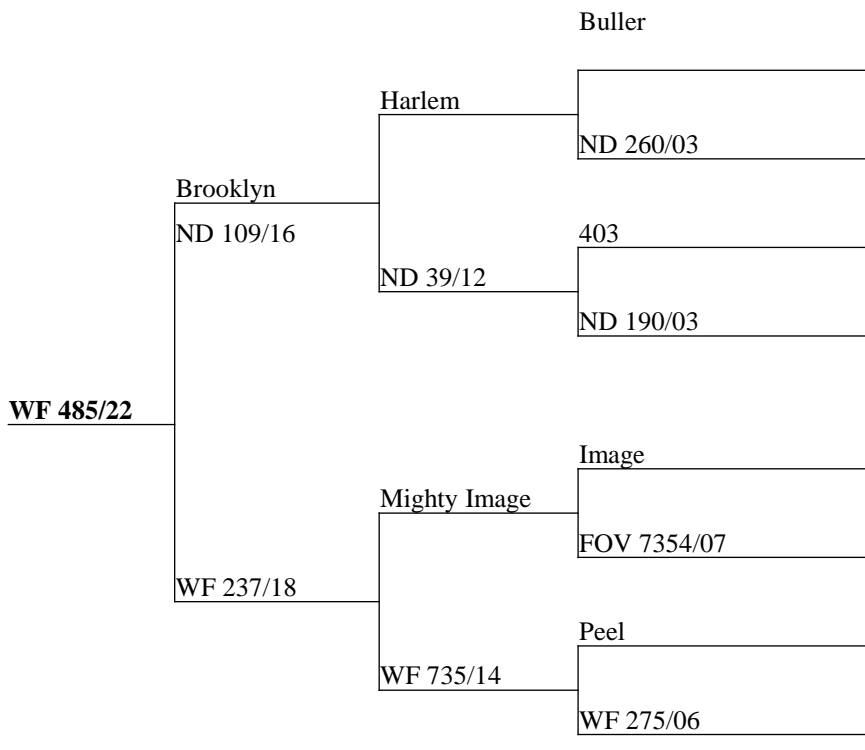

Measure	Result
Current Liveweight	104
Incalf To	Bluerockson

Sired by the excellent performing Brooklyn Over a Mighty Image/Peel hind incalf to Bluerockson.