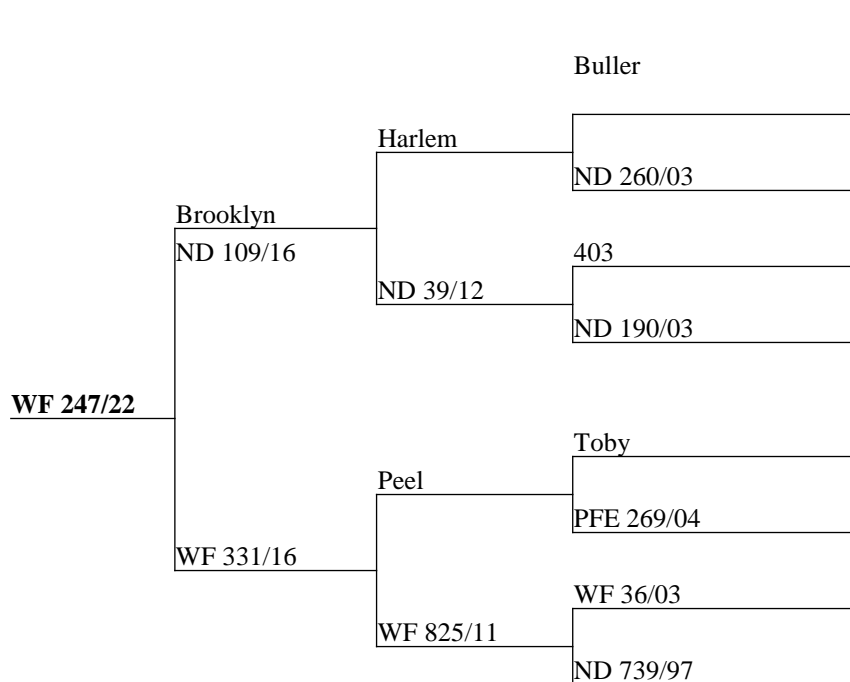

Measure	Result
Current Liveweight	111
Incalf To	Netherdale

Exciting Colman/Netherdale mix. This time with Colman over a Peel hind, incalf to Netherdale, again great velvet performance expected from this cross.