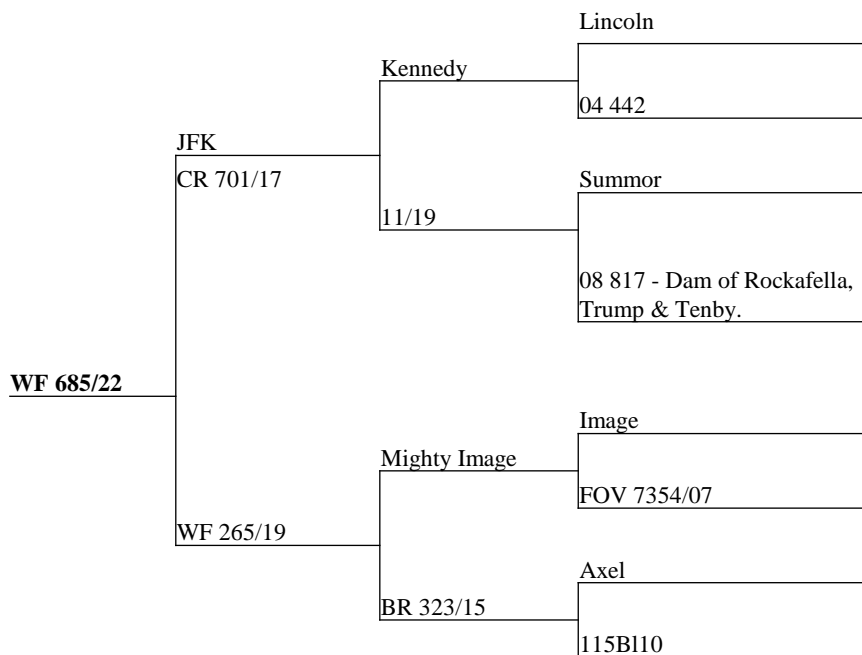

Measure	Result
Current Liveweight	105
Incalf to	Truman

Sired by the impressive antler sire JFK going back to a Mighty Image hind, nice width. Incalf to the eyecatching Truman.