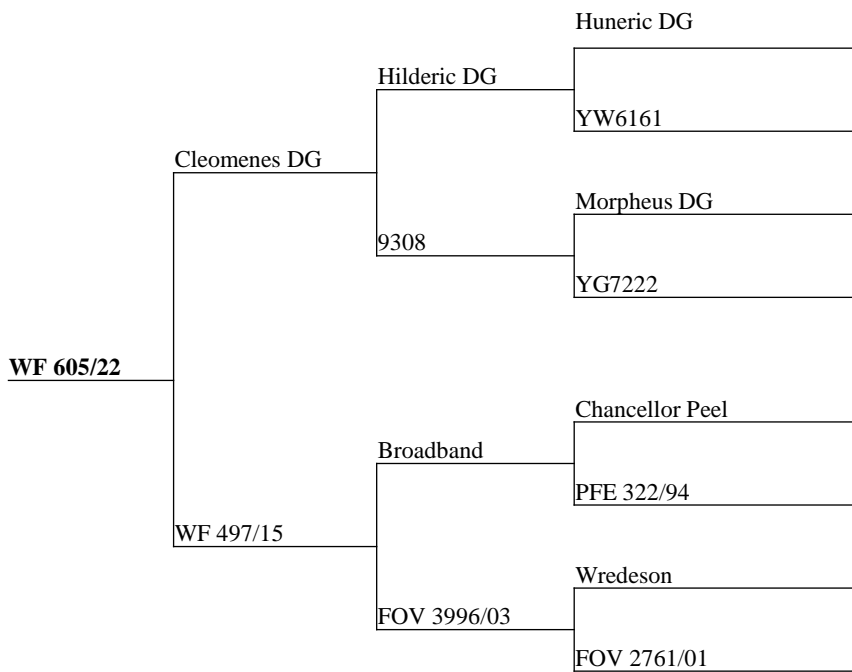

2022 BORN R2 HINDS INCALF TO VELVET /TROPHY SIRE

Measure	Result
Current Liveweight	93
Incalf to	Truman

Awesome pedigree here. Rising stars peoples choice award winner Cleomenes over a hind going back to Infinity's dam.