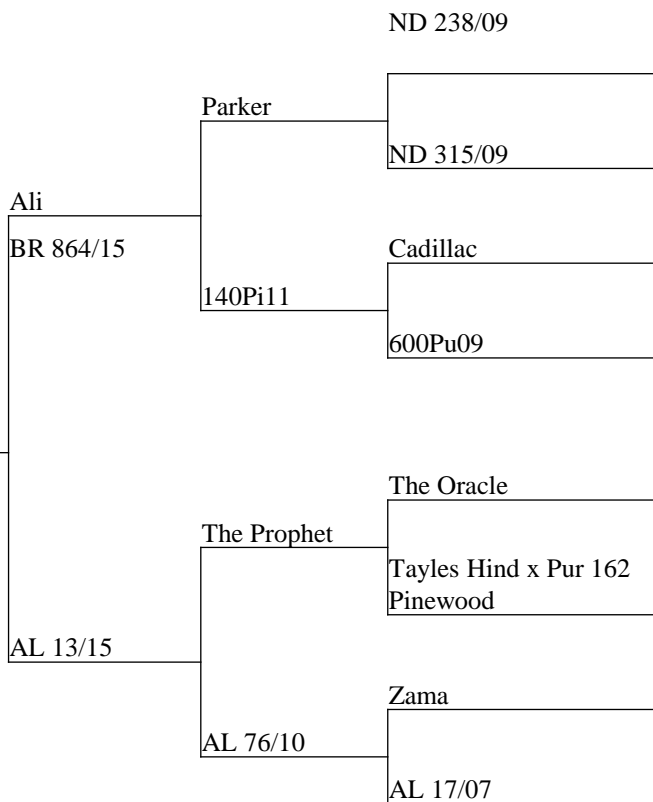

Sired by the rising star velvet and hard antler competition overall peoples choice award winner Ali over a Netherdale bred hind. Incalf to Netherdale, stacked with great velvet potential.

WF 403/22

Measure	Result
Current Liveweight	97
Incalf To	Netherdale