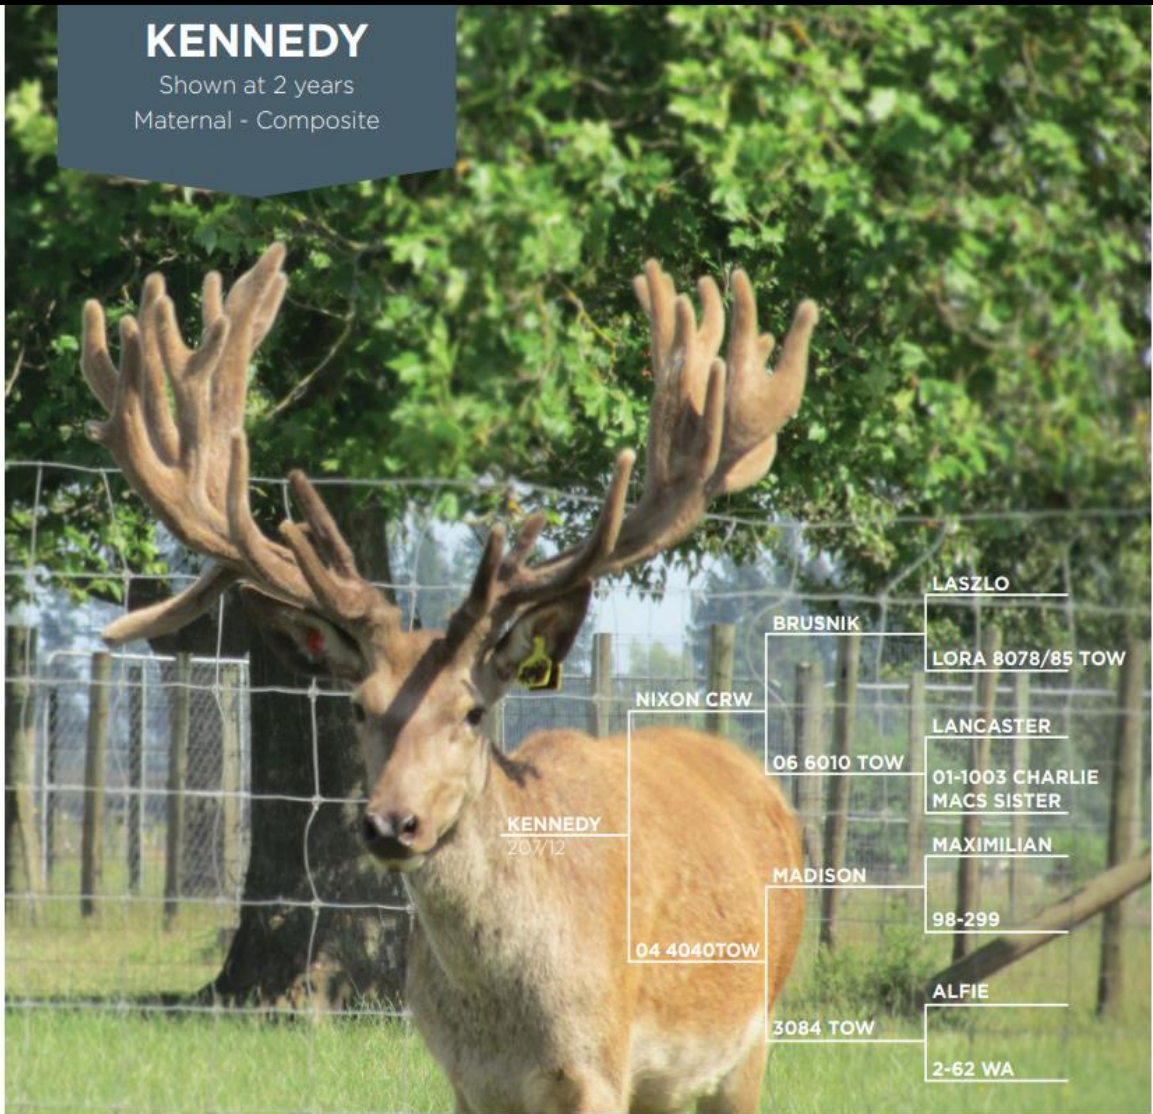

NOTABLE SIRES FEATURED

KENNEDY

Shown at 2 years
Maternal - Composite

KENNEDY
207/12

NIXON CRW

04 4040TOW

BRUSNIK

06 6010 TOW

MADISON

3084 TOW

LASZLO

LORA 8078/85 TOW

LANCASTER

01-1003 CHARLIE
MACS SISTER

MAXIMILIAN

98-299

ALFIE

2-62 WA