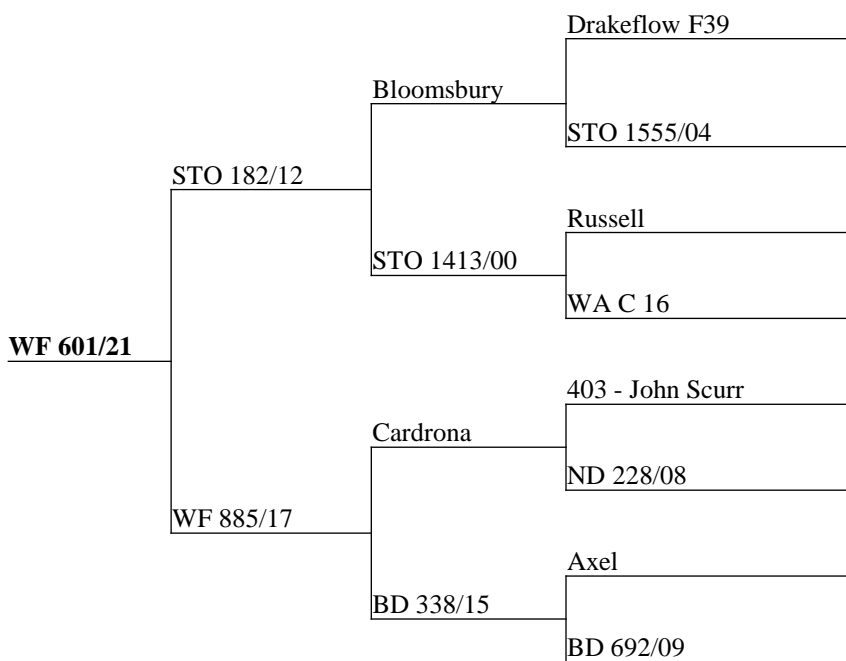

Pedigrees 2021 BORN HINDS R3 INCALF TO VELVET SIRE

Measure	Result
Current Liveweight	110
Incalf To	Netherdale

Grunty velvet potential with Big Geoff and STO 182/12, back incalf to Netherdale.

Measure	Result
Current Liveweight	129
Incalf To	Netherdale

Packed velvet performers Big Geoff, Cardrona and Netherdale dam, incalf to new sire Netherdale.

Pedigrees 2021 BORN HINDS R3 INCALF TO VELVET SIRE

Measure	Result
Current Liveweight	111
Incalf To	Netherdale