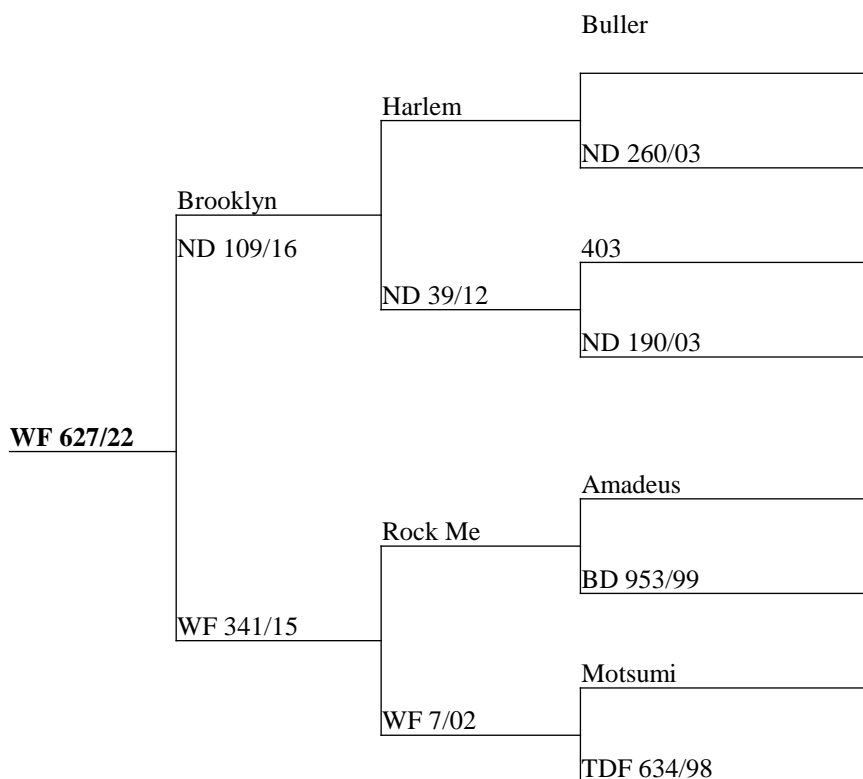

Measure	Result
Current Liveweight	94
Incalf To	Maxsyn

Brooklyn and Rock Me back to 7/02 by Motsumi, an exciting mix with proven performance in this hind - incalf to Maxsyn.