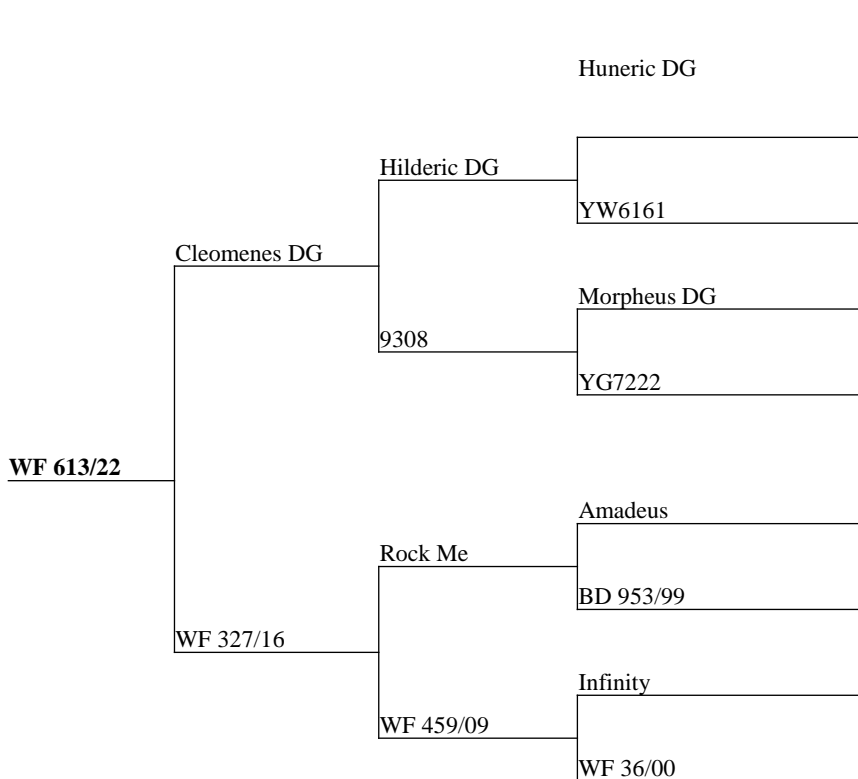

Measure	Result
Current Liveweight	92
Incalf to	Truman

Awesome combination of genetics here with Cleomenes over a Hudrock hind who goes back to Rock Me's full sister 25Pi11. Incalf to Truman - excellent combination of high scoring trophy genetics.