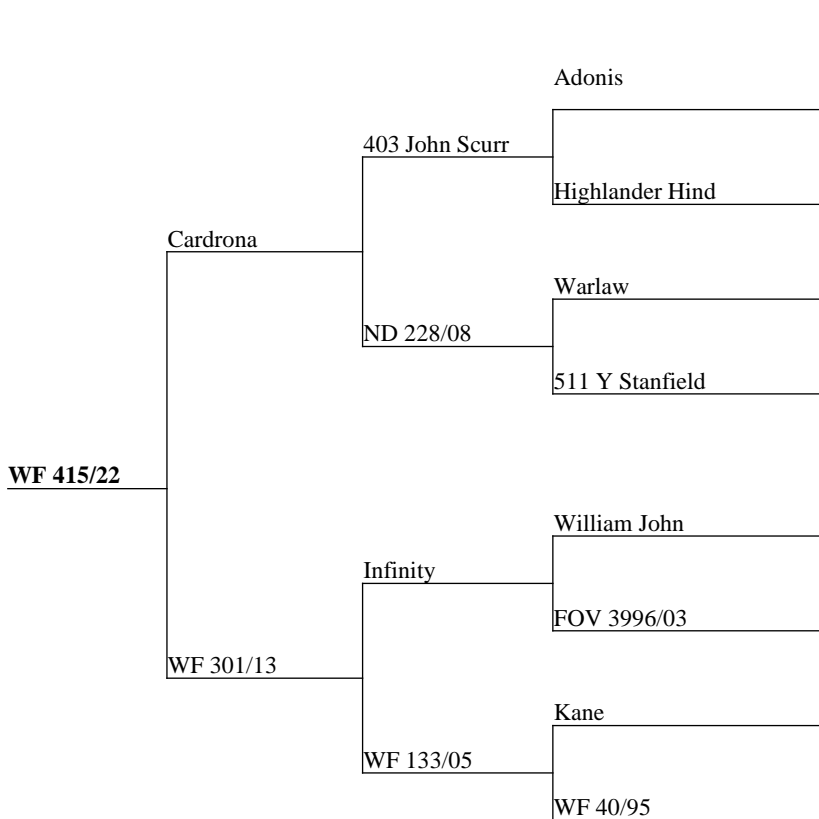

Measure	Result
Current Liveweight	96
Incalf to	Truman

Cardrona going back to the impressive 403 over the multi pointed Infinity* Kane and incalf to the eye-catching Truman.