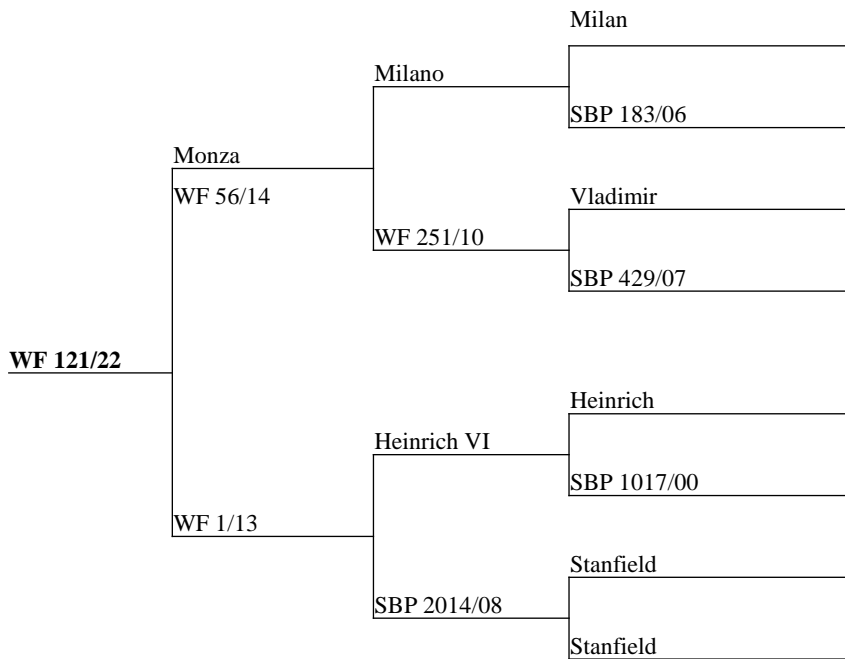

2022 BORN R2 HINDS INCALF TO VELVET /TROPHY SIRE