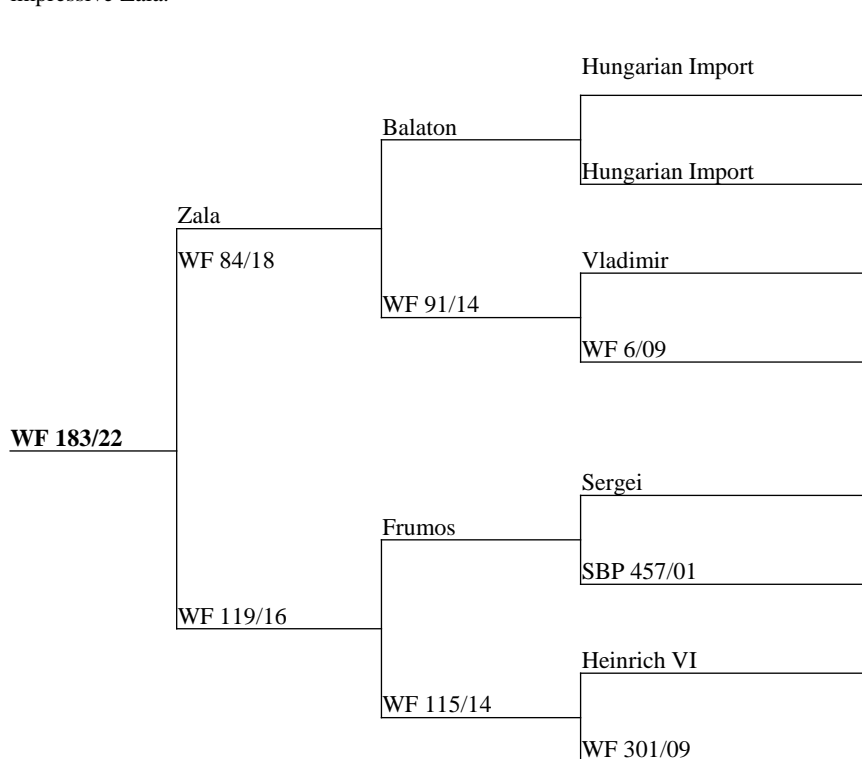

Measure	Result
Current Liveweight	96
Incalf to	Zala

Monza over a Maximilian/Sergei two of the great Eastern sires- hind incalf to the impressive Zala.