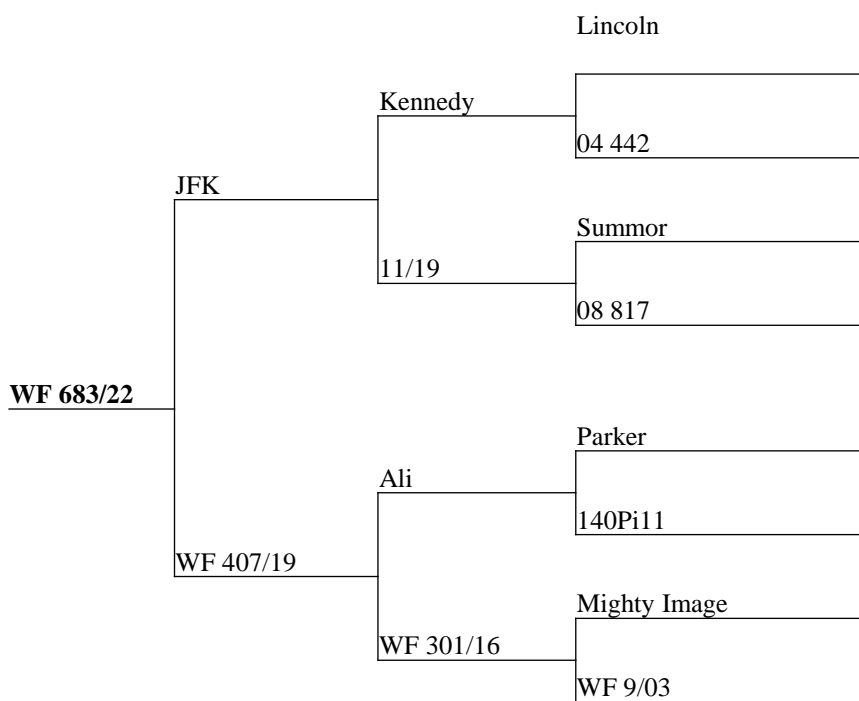

2022 BORN R2 HINDS INCALF TO VELVET SIRE

Measure	Result
Current Liveweight	103
Incalf To	Netherdale

Nicely bred hind featuring Crowley bloodlines and the impressive Ali/Mighty Image cross, incalf to velvet sire Netherdale.