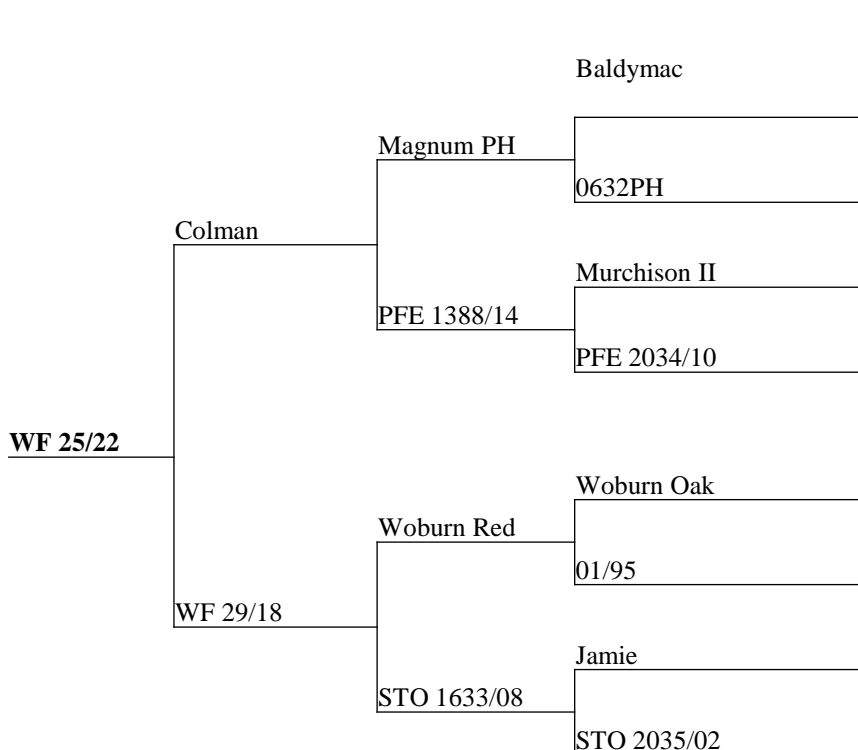

Measure	Result
Current Liveweight	94
Incalf To	Netherdale

Pure English Colman over a Sarnia Park hind incalf to Netherdale. Great combo of clean round velvet.

2022 BORN R2 HINDS INCALF TO VELVET SIRE

Measure	Result
Current Liveweight	96
Incalf To	Netherdale

Going back to Colman/Woburn Red and incalf to Netherdale. Great velvet potential in this resulting progeny with an awesome combo of clean round velvet.

Measure	Result
Current Liveweight	98
Incalf To	Netherdale