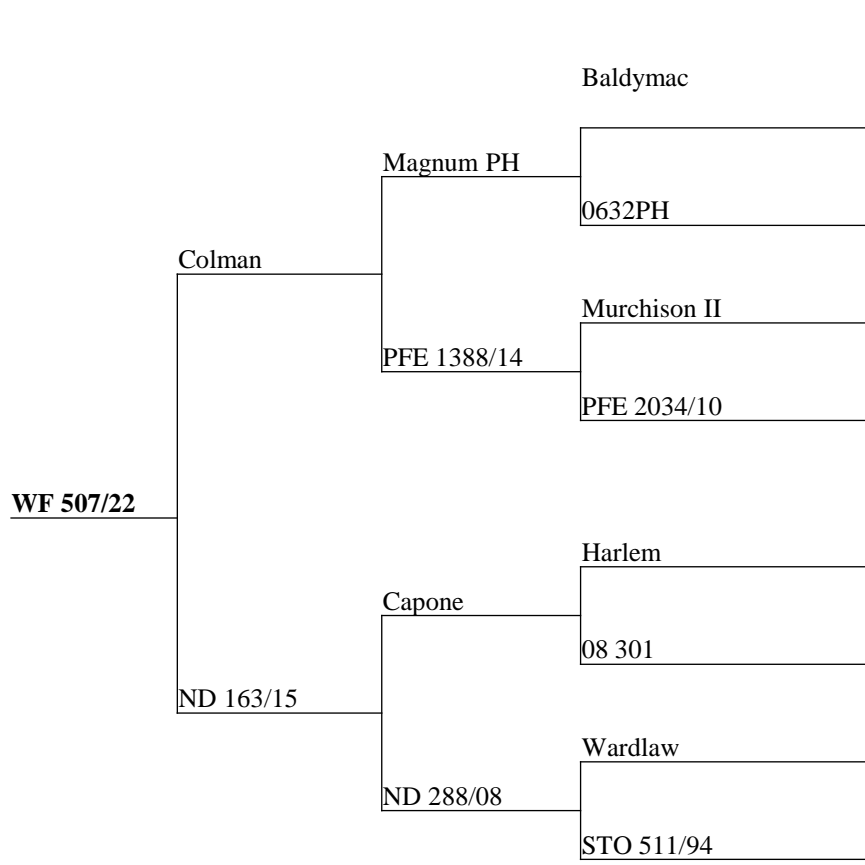

Measure	Result
Current Liveweight	95
Incalf To	Bluerockson

Brooklyn hind, Amadeus (Rock Me sire) and Merlin - clean well balanced english sire. Incalf to Bluerockson.