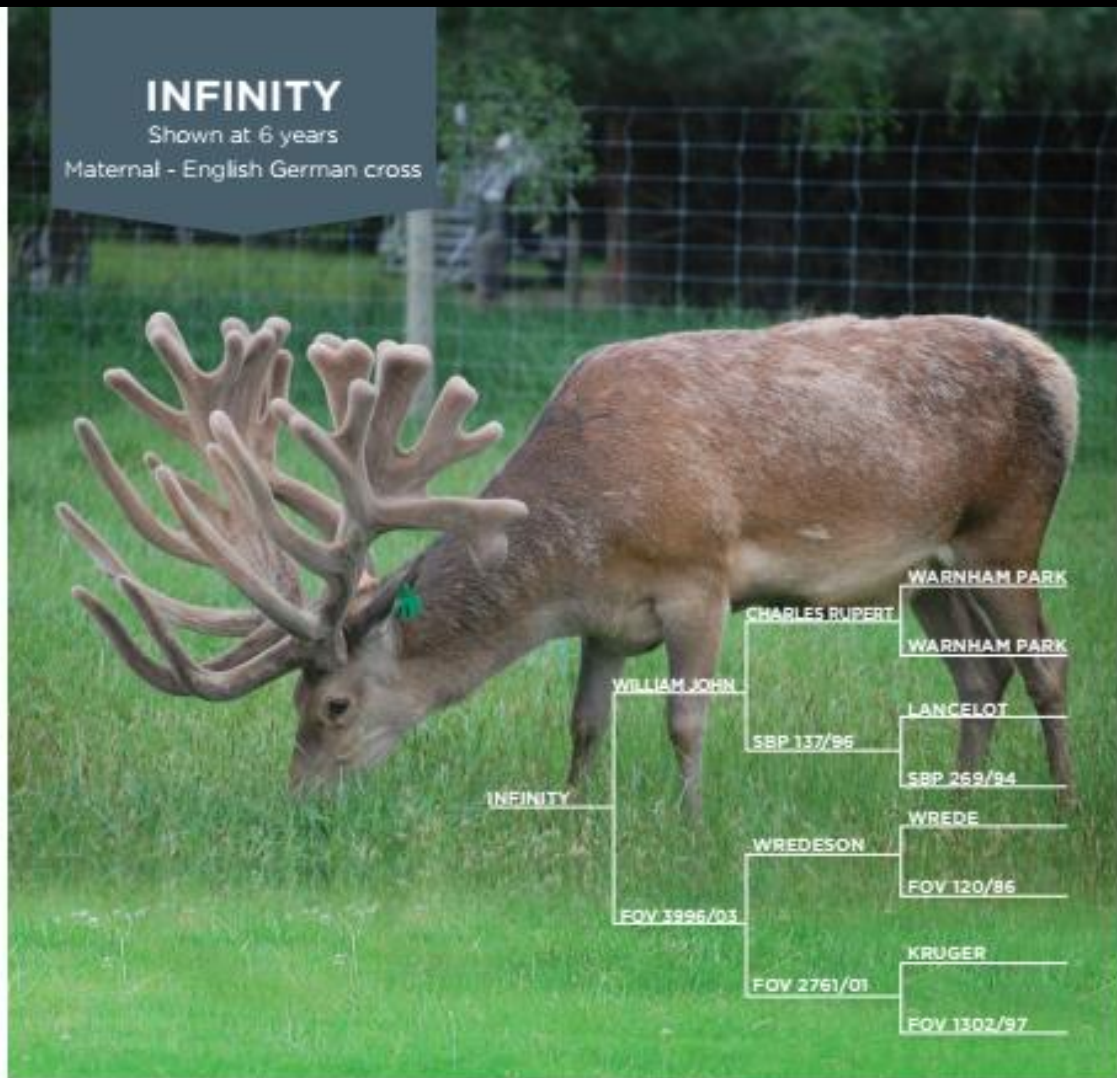

NOTABLE SIRES FEATURED

INFINITY

Shown at 6 years
Maternal - English German cross

Shown at 6 years

Infinity is an impressive English/German stag featuring outstanding antler attributes.

He is sired by William John out of a Wredeson hind. Wilkins Farming Co purchased his dam FOV 3996/03 while in calf from the Foveran hind sale, and Infinity was her resulting progeny. The incredible depth to his pedigree is testament to the stag he grew into.

At 5 years of age Infinity achieved an outstanding 612 inches of antler as highlighted in the table below.

We are continuing to breed strategically via AI with Infinity over our English/German hind base and are continually impressed by the progeny he leaves.

AGE	YEAR	BODY WEIGHT (kg)	VELVET (kg)	GRADE
5 Years	2012 Jan	302	612	IOA