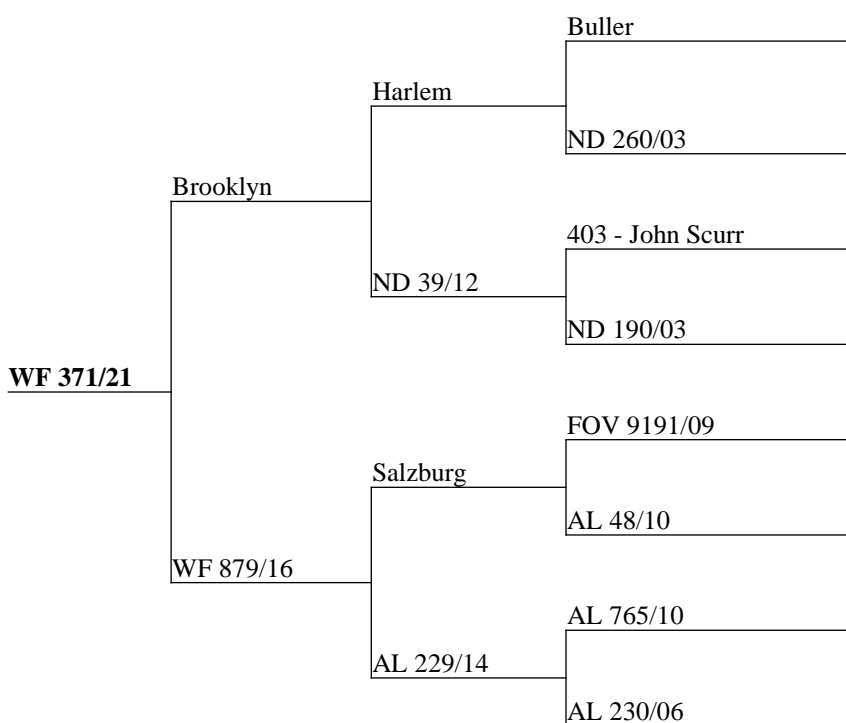

Pedigrees 2021 BORN HINDS R3 INCALF TO VELVET SIRE

Measure	Result
Current Liveweight	104
Incalf To	Netherdale

Netherdale over 371 featuring the well proven velvet sire Salzburg to again proven Altrive dam.