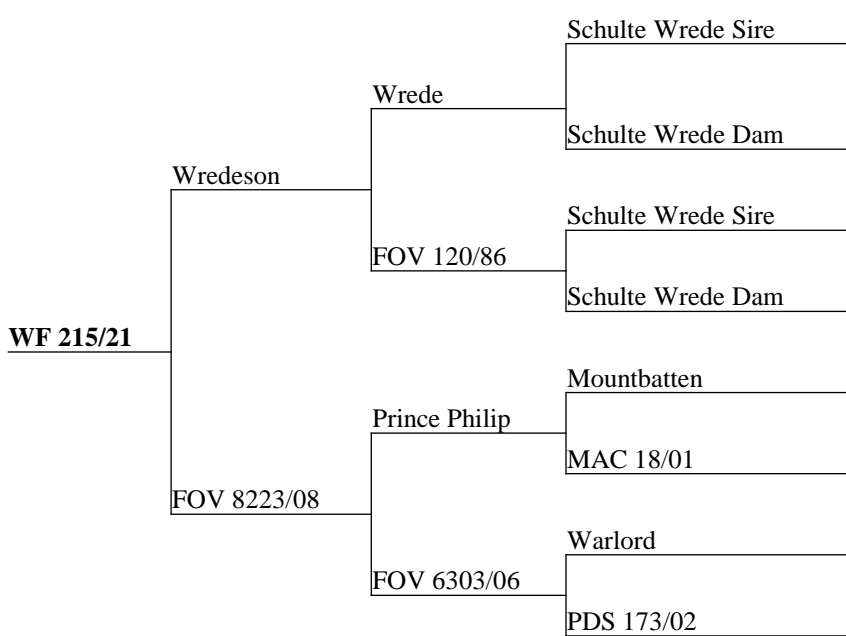

Pedigrees 2021 BORN HINDS R3 INCALF TO VELVET SIRE

Measure	Result
Current Liveweight	109
Incalf To	Netherdale

Proven Foveran bloodlines back in calf to Netherdale.