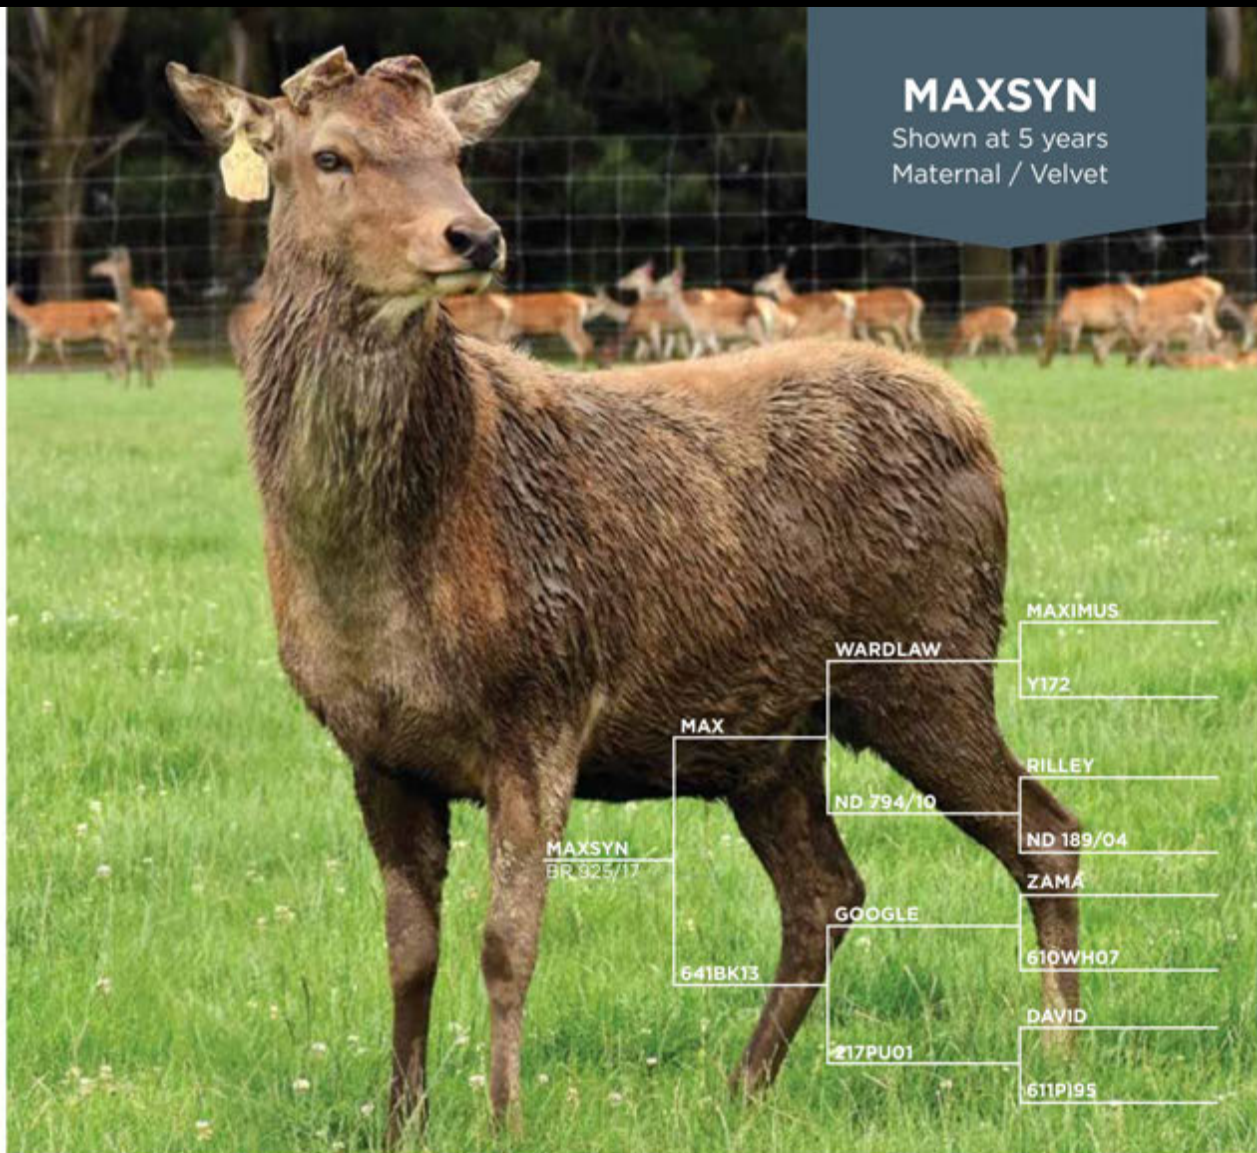

We will breed strategically with Netherdale to enhance our herds overall velvet performance.

Velvet and trophies — shown at 3 years

AGE	YEAR	BODY WEIGHT (kg)	VELVET (kg)	GRADE
Weaning Weight	2021	64		
12 Months	2021	130		
W12eBV	2021	8.18		
24 Months	2022	180	5.26	SA2
3 Years	2023	246	9.62	SA2

VELVET SIRE INCALF TO

BLUEROCKSON

Shown at 4 years
Maternal

Shown at 4 years

New blood in this stag for Wilkins Farming Co with Bluerock featuring as his sire, then going back to Sir Edmund on the bottom side. Very good velvet weights at 2, 3 and 4 years together with a great body and temperament.

AGE	YEAR	BODY WEIGHT (kg)	VELVET (kg)	GRADE
Weaning Weight		79		
W12eBV				
1 Year	2019	119		
2 Years	2020	202	6.52	SA2
3 Years	2021	258	8.13	SA2
4 Years	2022		10.16	SA2
5 Years	2023	259	11.6	SA2

VELVET SIRE INCALF TO

Shown at 5 years

Maxsyn was purchased ex Matt Ross Kokoamo Red Deer at 6 years of age January 2024, bred by Brock Deer.

He had an impressive weaning weight of 77 kg with solid growth rates thereafter. Beautiful clean velvet and even tyne placement shown as a three year old that has continued on, outstanding 5 year head which cut an impressive 12 kg of first cut plus 5 kg of regrowth.