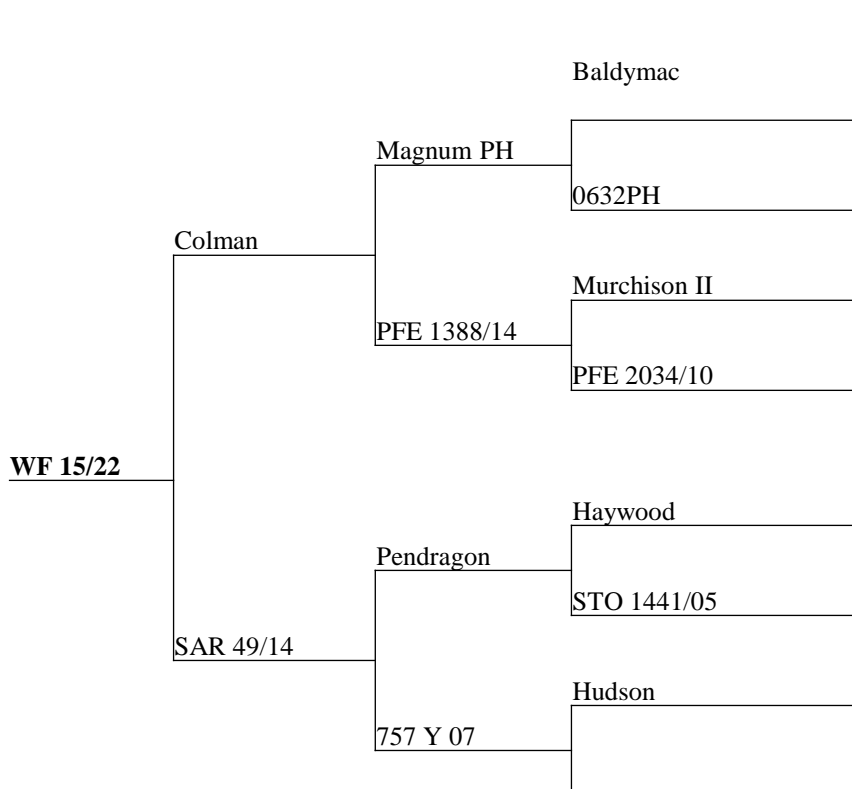

Measure	Result
Current Liveweight	94
Incalf To	Netherdale

Pure English Colman over a Sarnia Park hind incalf to Netherdale. Great combo of clean round velvet.