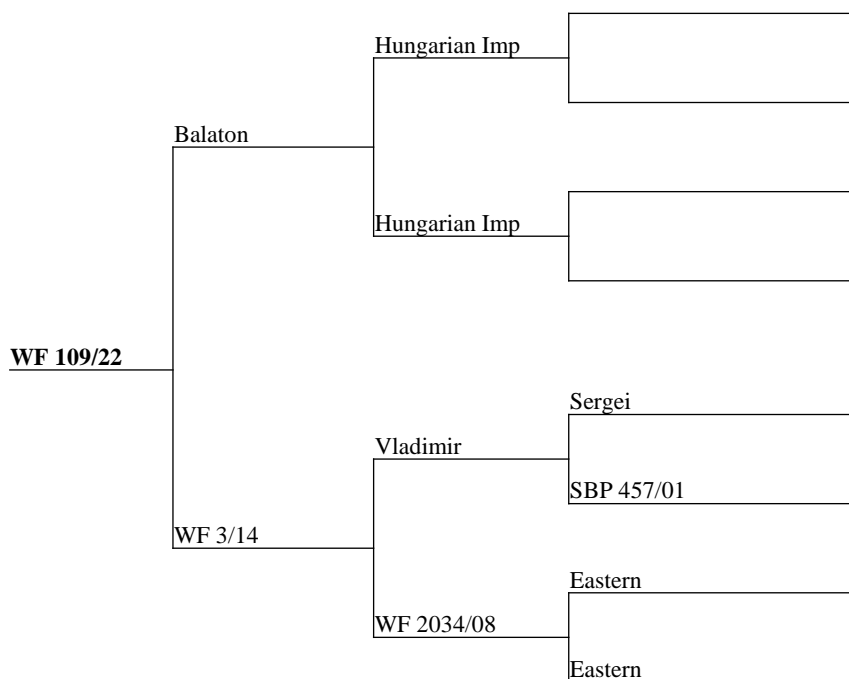

Measure	Result
Current Liveweight	102
Incalf to	Zala

Sired by the Hungarian import Balaton over a Vladimir hind incalf to Zala. Both Balaton and Vladimir are long clean beamed sires.