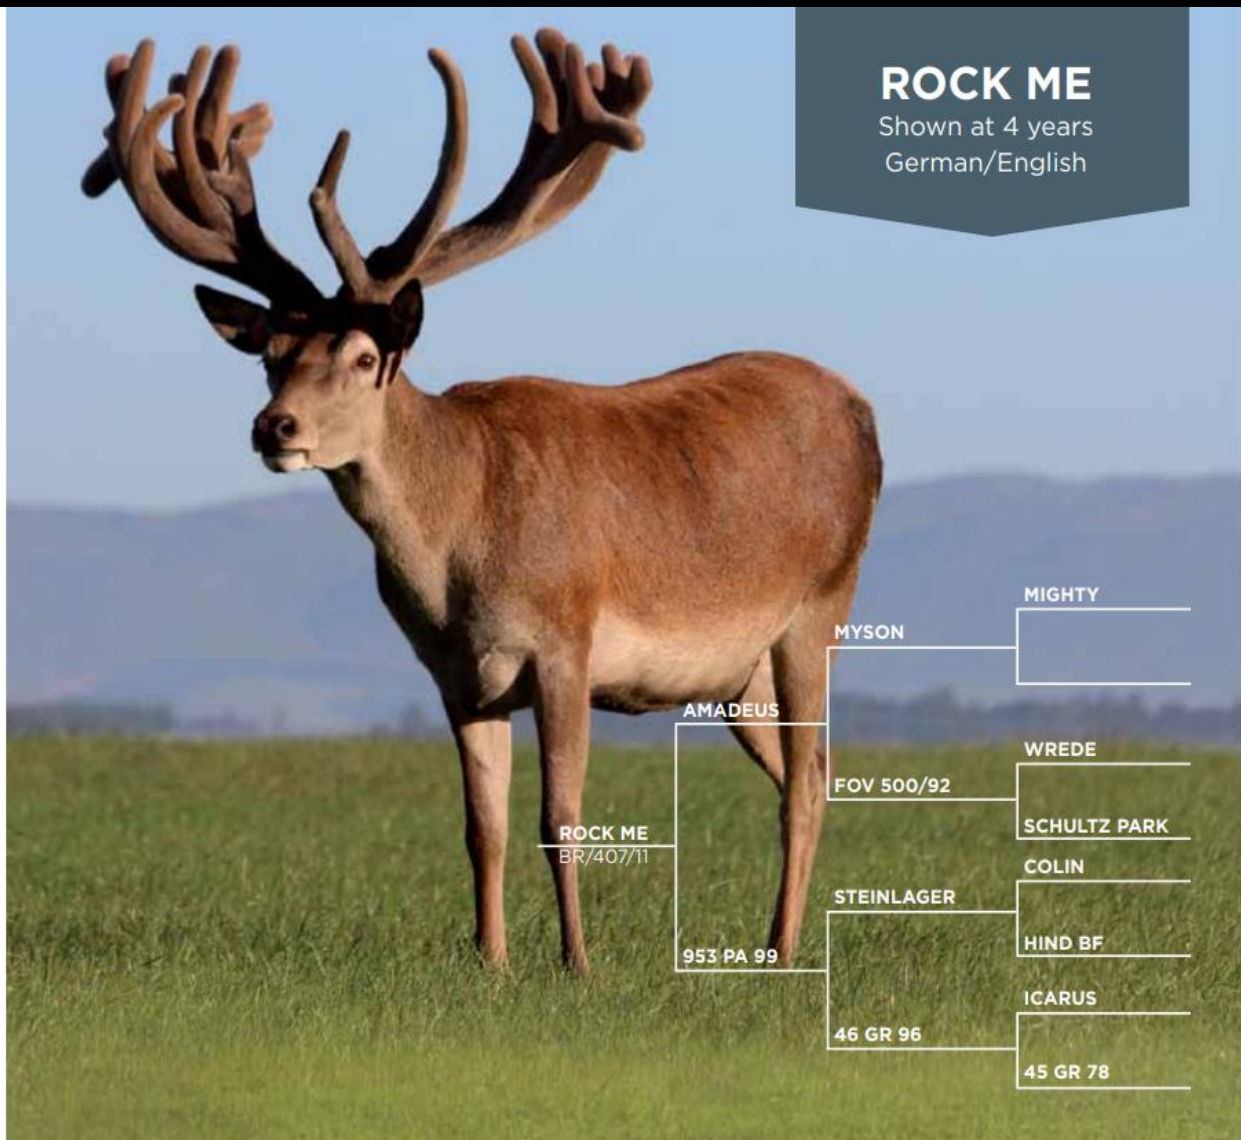

NOTABLE SIRES FEATURED

ROCK ME

Shown at 4 years
German/English

ROCK ME
BR/407/11

AMADEUS

MYSON

MIGHTY

FOV 500/92

WREDE

SCHULTZ PARK

STEINLAGER

COLIN

953 PA 99

HIND BF

46 GR 96

ICARUS

45 GR 78