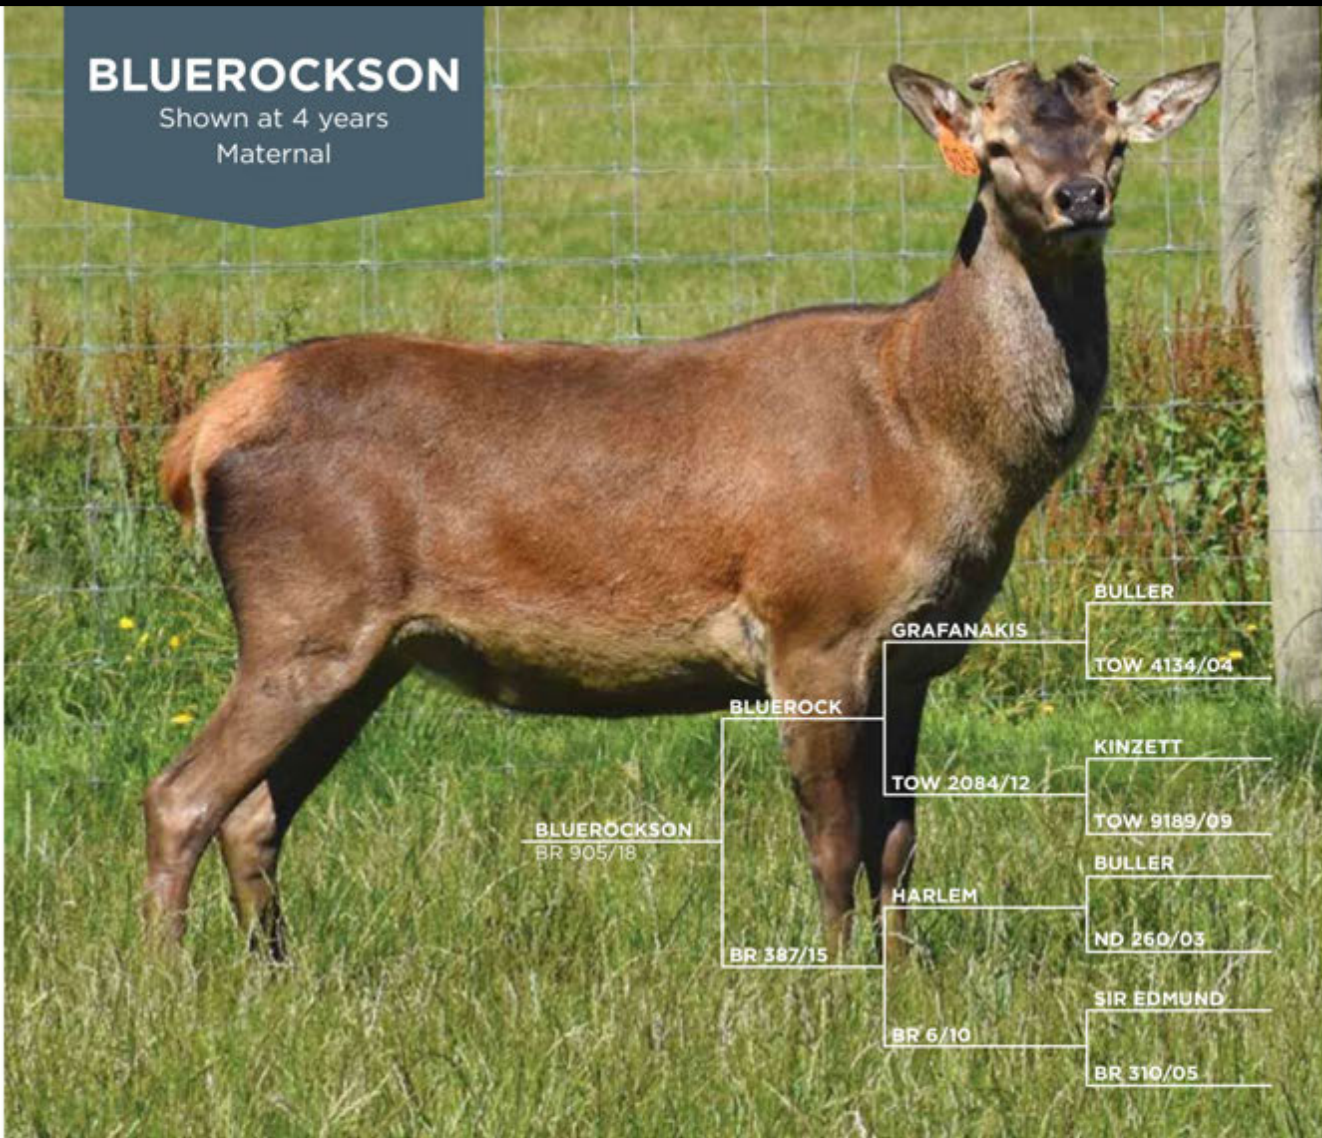

He has an impressive growth from weaning at 64 kgs through to 130kgs at 12 months.

His velvet has beautiful clean, even tyne placement with good length and roundness in the beam, for which he was awarded 3-year champ, overall champ and people's choice at the 2023 NZ velvet awards — a significant accomplishment to win the three most esteemed awards at once!

We will breed strategically with Netherdale to enhance our herds overall velvet performance.

Velvet and trophies — shown at 3 years

AGE	YEAR	BODY WEIGHT (kg)	VELVET (kg)	GRADE
Weaning Weight	2021	64		
12 Months	2021	130		
W12eBV	2021	8.18		
24 Months	2022	180	5.26	SA2
3 Years	2023	246	9.62	SA2

VELVET SIRE INCALF TO

BLUEROCKSON

Shown at 4 years
Maternal

Shown at 4 years

New blood in this stag for Wilkins Farming Co with Bluerock featuring as his sire, then going back to Sir Edmund on the bottom side. Very good velvet weights at 2, 3 and 4 years together with a great body and temperament.

Shown at 5 years

Maxsyn was purchased ex Matt Ross Kokoamo Red Deer at 6 years of age January 2024, bred by Brock Deer.

He had an impressive weaning weight of 77 kg with solid growth rates thereafter. Beautiful clean velvet and even tyne placement shown as a three year old that has continued on, outstanding 5 year head which cut an impressive 12 kg of first cut plus 5 kg of regrowth.