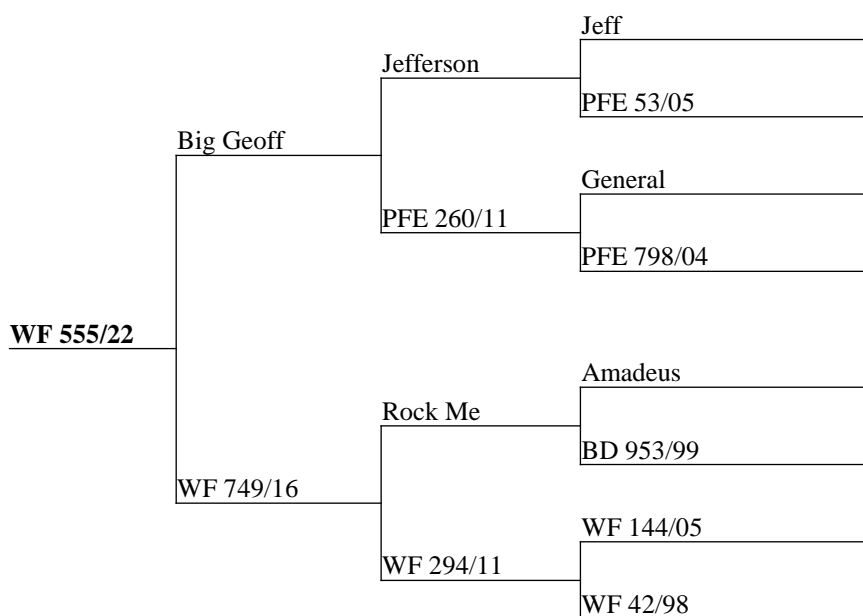

Measure	Result
Current Liveweight	107
Incalf To	Netherdale

Ali (overall peoples choice award winner rising stars) over a wellbred Altrive bred hind. Incalf to Netherdale

Measure	Result
Current Liveweight	104
Incalf To	Bluerockson

Sired by the excellent performing Brooklyn Over a Mighty Image/Peel hind incalf to Bluerockson.

2022 BORN R2 HINDS INCALF TO VELVET SIRE

Measure	Result
Current Liveweight	95
Incalf To	Bluerockson

Brooklyn hind, Amadeus (Rock Me sire) and Merlin - clean well balanced english sire. Incalf to Bluerockson.

Measure	Result
Current Liveweight	100
Incalf To	Netherdale

Again great combo Netherdale*Colman going back to a well bred Netherdale hind great combo for round clean velvet.

2022 BORN R2 HINDS INCALF TO VELVET SIRE