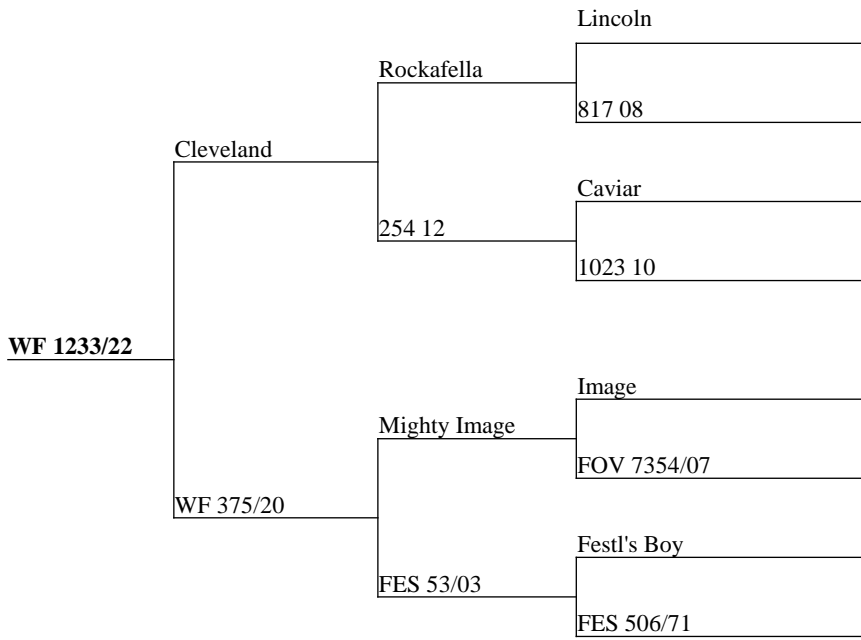

2022 BORN R2 HINDS INCALF TO VELVET /TROPHY SIRE

Measure	Result
Current Liveweight	104
Incalf to	Gateau

The second of the Cleveland hinds on offer, this time going back to a pure German - Mighty Image * Festl hind. Incalf to Gateau.