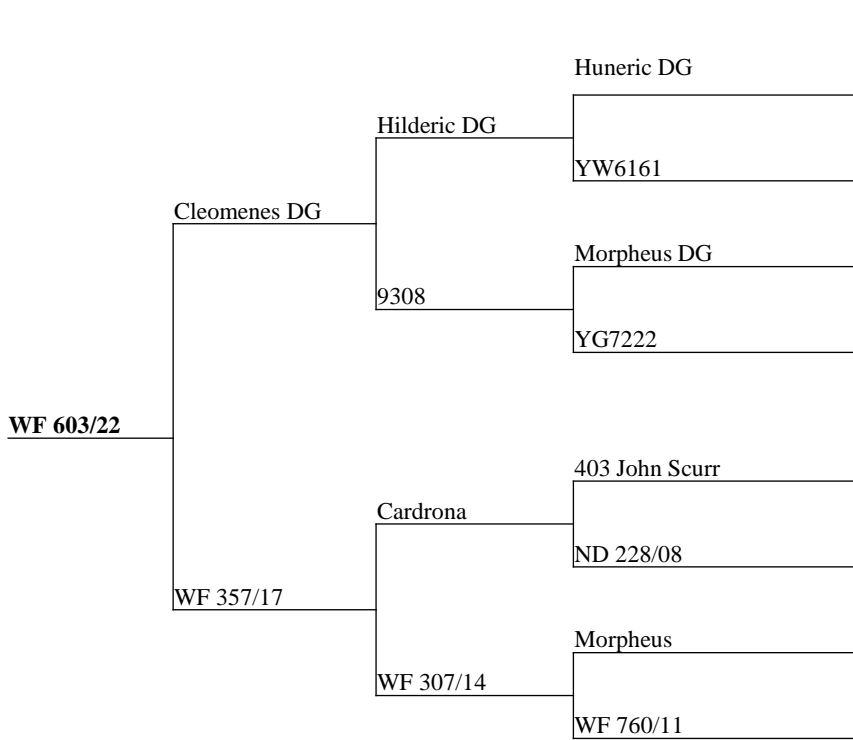

Measure	Result
Current Liveweight	97
Incalf to	Truman

Rising stars peoples choice award winner Cleomenes over a Cardrona/Morpheus hind, incalf to Truman.