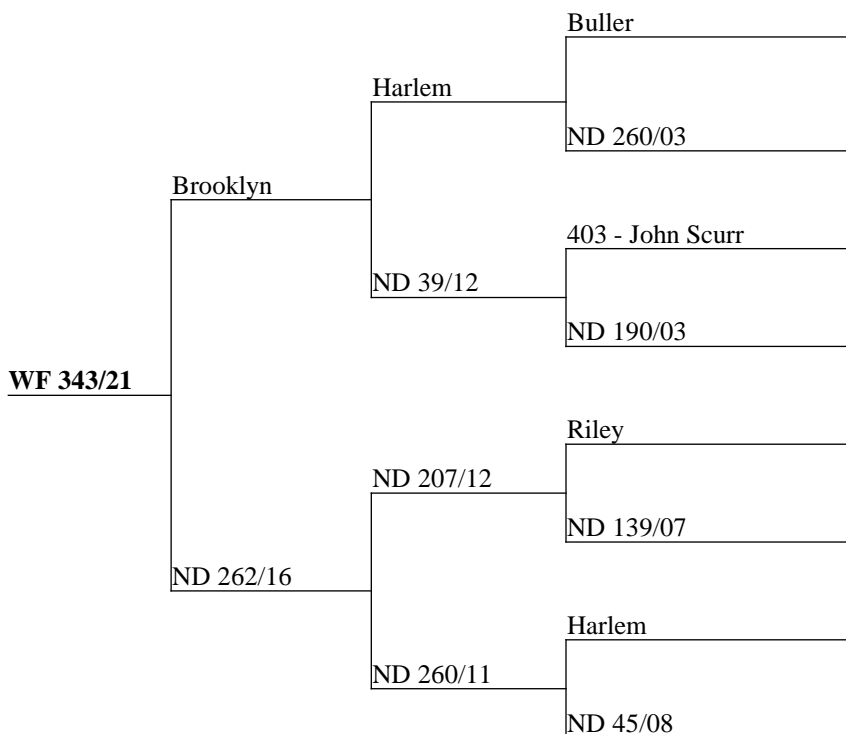

Pedigrees 2021 BORN HINDS R3 INCALF TO VELVET SIRE

Measure	Result
Current Liveweight	112
Incalf To	Netherdale

Incalf to Netherdale the sire but packed with super Netherdale velvet stud genetics.