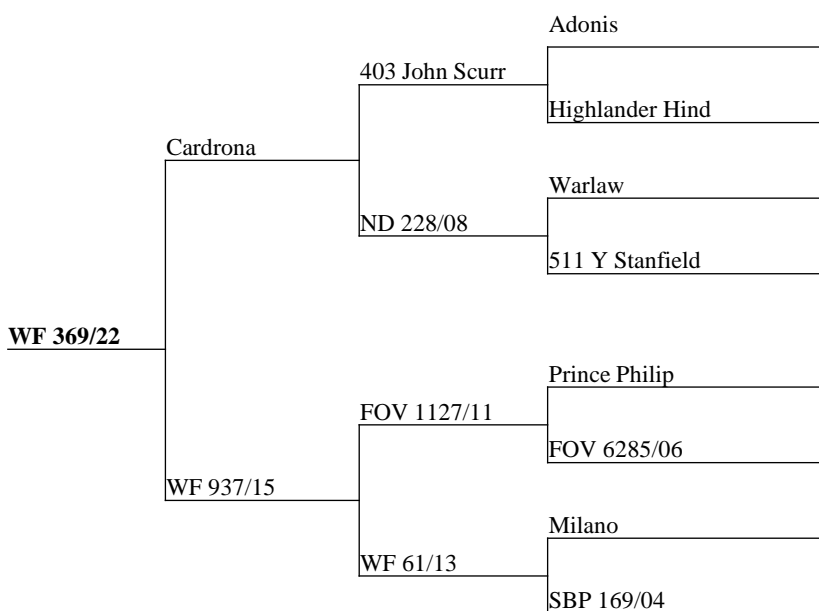

2022 BORN R2 HINDS INCALF TO VELVET /TROPHY SIRE

Measure	Result
Current Liveweight	110
Incalf to	Gateau

Interesting combo here with Cardrona over a FOV 1127/11 multi point sire. Incalf to the impressive Gateau.