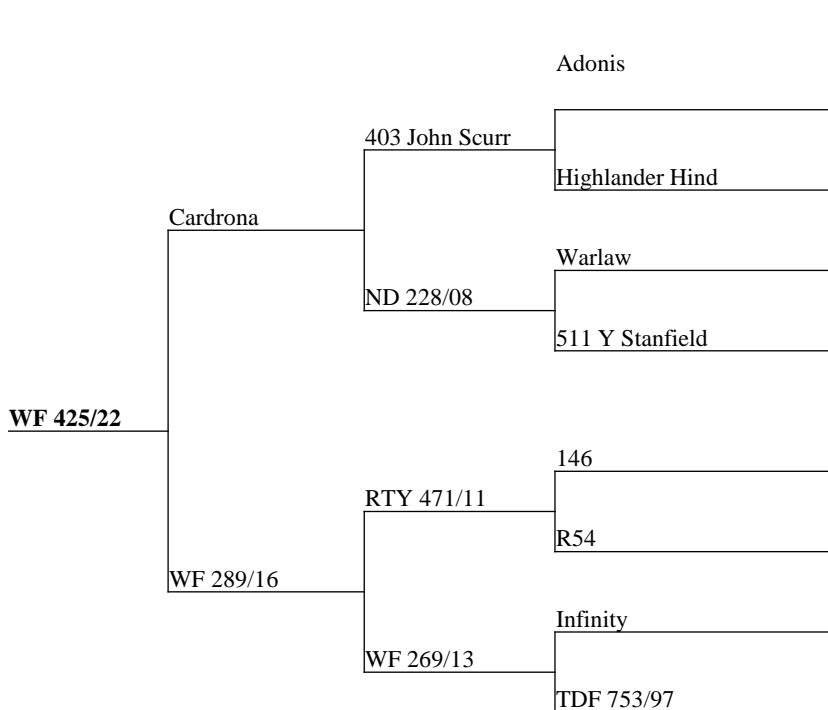

Measure	Result
Current Liveweight	97
Incalf to	Truman

Great mix, Cardrona back to 289/16 -Rothesay * Infinity cross incalf to Truman.