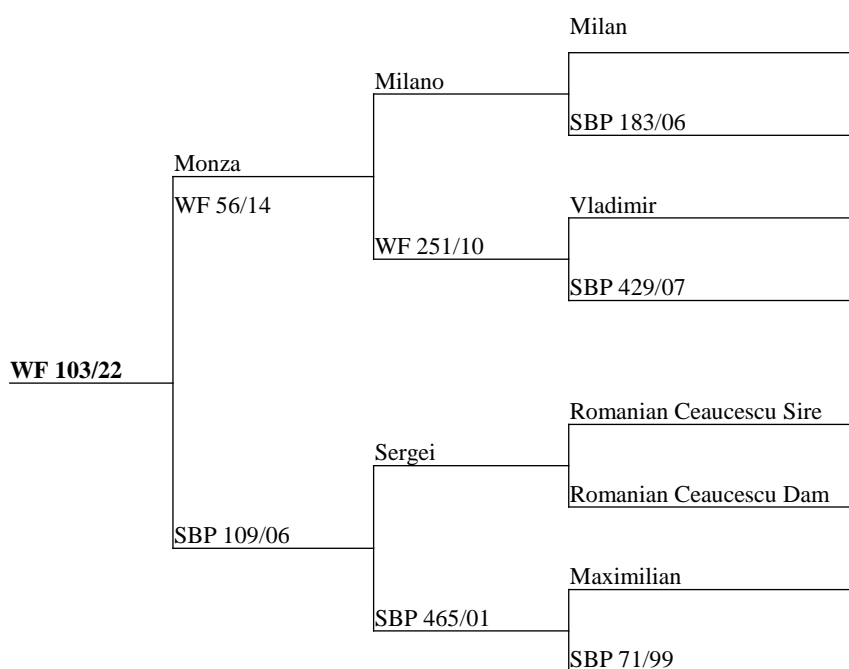

2022 BORN R2 HINDS INCALF TO VELVET /TROPHY SIRE

Measure	Result
Current Liveweight	87
Incalf to	Truman

Combination of big wide heavy beamed antler here. Sired by Monza out of a Sergei x Maximilian hind, incalf to Truman.