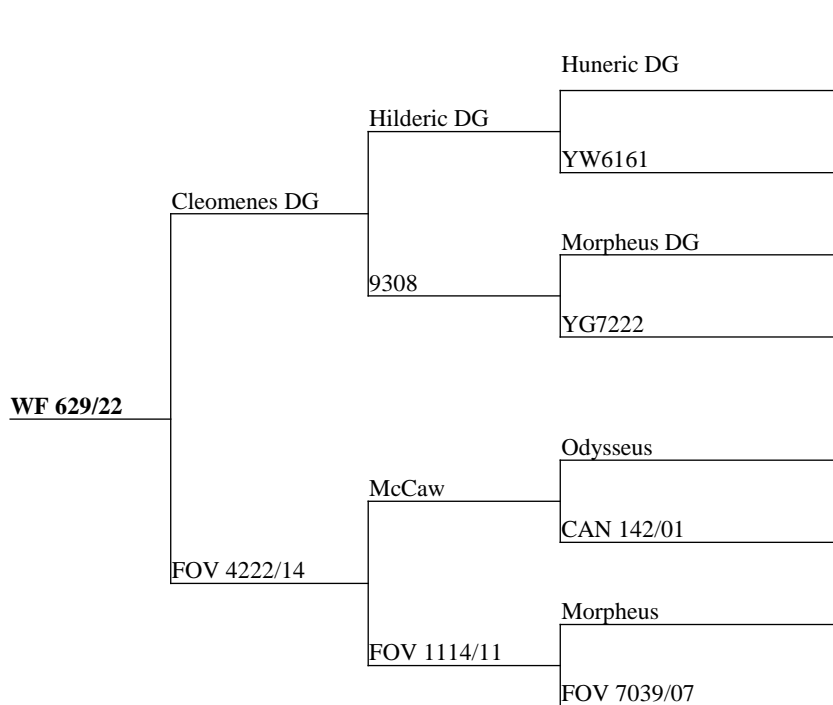

Measure	Result
Current Liveweight	TBC
Incalf to	Truman

Cleomenes over a Foveran hind back in calf to Truman. Plenty of depth and performance in this pedigree featuring proven performers.