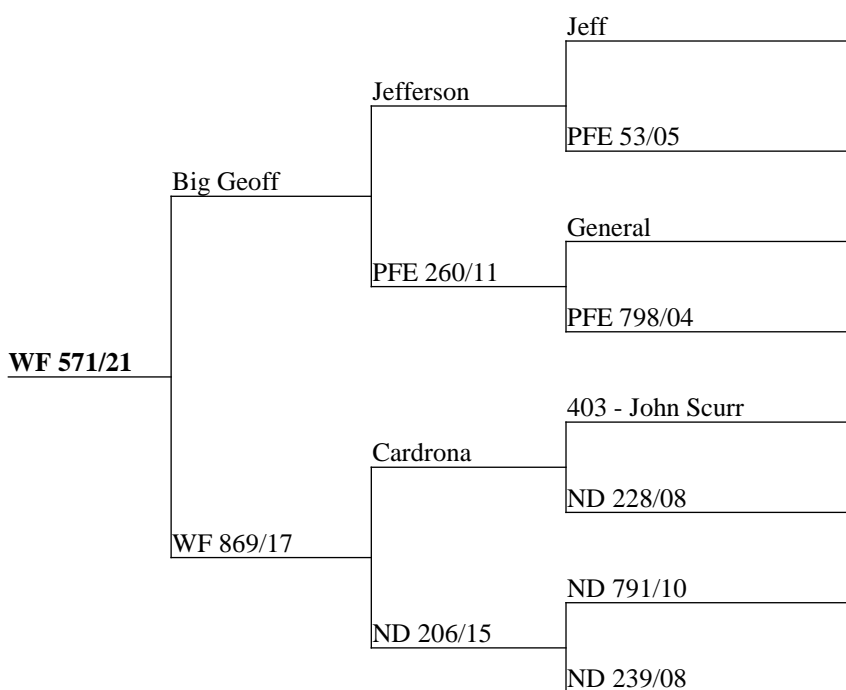

Measure	Result
Current Liveweight	129
Incalf To	Netherdale

Packed velvet performers Big Geoff, Cardrona and Netherdale dam, incalf to new sire Netherdale.