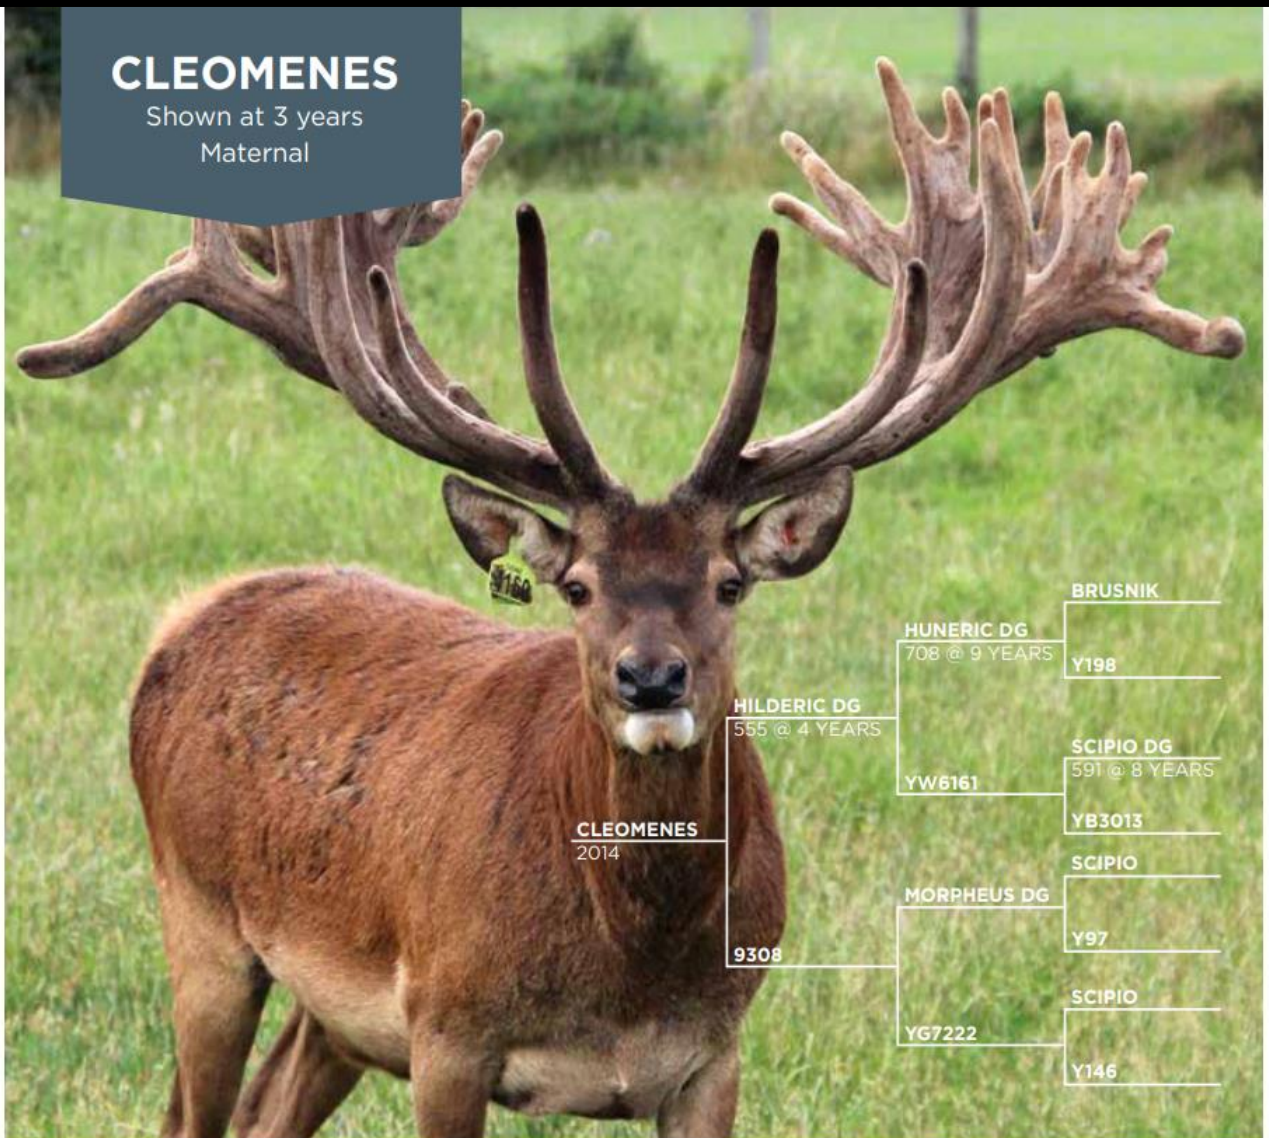

HIGHLANDER HIND

WARDLAW

511Y
STANFIELD

Cardrona's sire 403 — Shown at 6 years

Shown at 3 years

Cardrona is rated as one of our top sires. He delivers top growth rates and awesome velvet.

Sired by John Scurr's 403 (a stag with serious trophy traits and wow factor), Cardrona was bred at Netherdale from an English hind.

As indicated below, aged 3 years (sale day) Cardrona weighed 258 kg and cut an impressive 6.2 kg of SA2 velvet. As at April 2019, his W12eBV result of 10.5 is solid for this type.

Cardrona remains a strong and influential part of our herd, and his dominance in our breeding programme continues to be significant with good body, great nature and very clean beamed traditional velvet.

AGE	YEAR	BODY WEIGHT (kg)	VELVET	GRADE
3 Months	2013	76		
14 Months	2014	145		
22 Months	2014	196.5		
W12eBV		10.5		
2 Years	2014		3.84 CUT VERY EARLY	SA2
3 Years (SALE DAY)	2015	258	6.2	SA2
4 Years	2016	297	10.3	SA2
5 Years	2017	NA	14	SS
DECEASED	2017			

NOTABLE SIRES FEATURED

CLEOMENES

Shown at 3 years
Maternal

BRUSNIK

HUNERIC DG
708 @ 9 YEARS

Y198

HILDERIC DG
555 @ 4 YEARS

SCIPIO DG
591 @ 8 YEARS