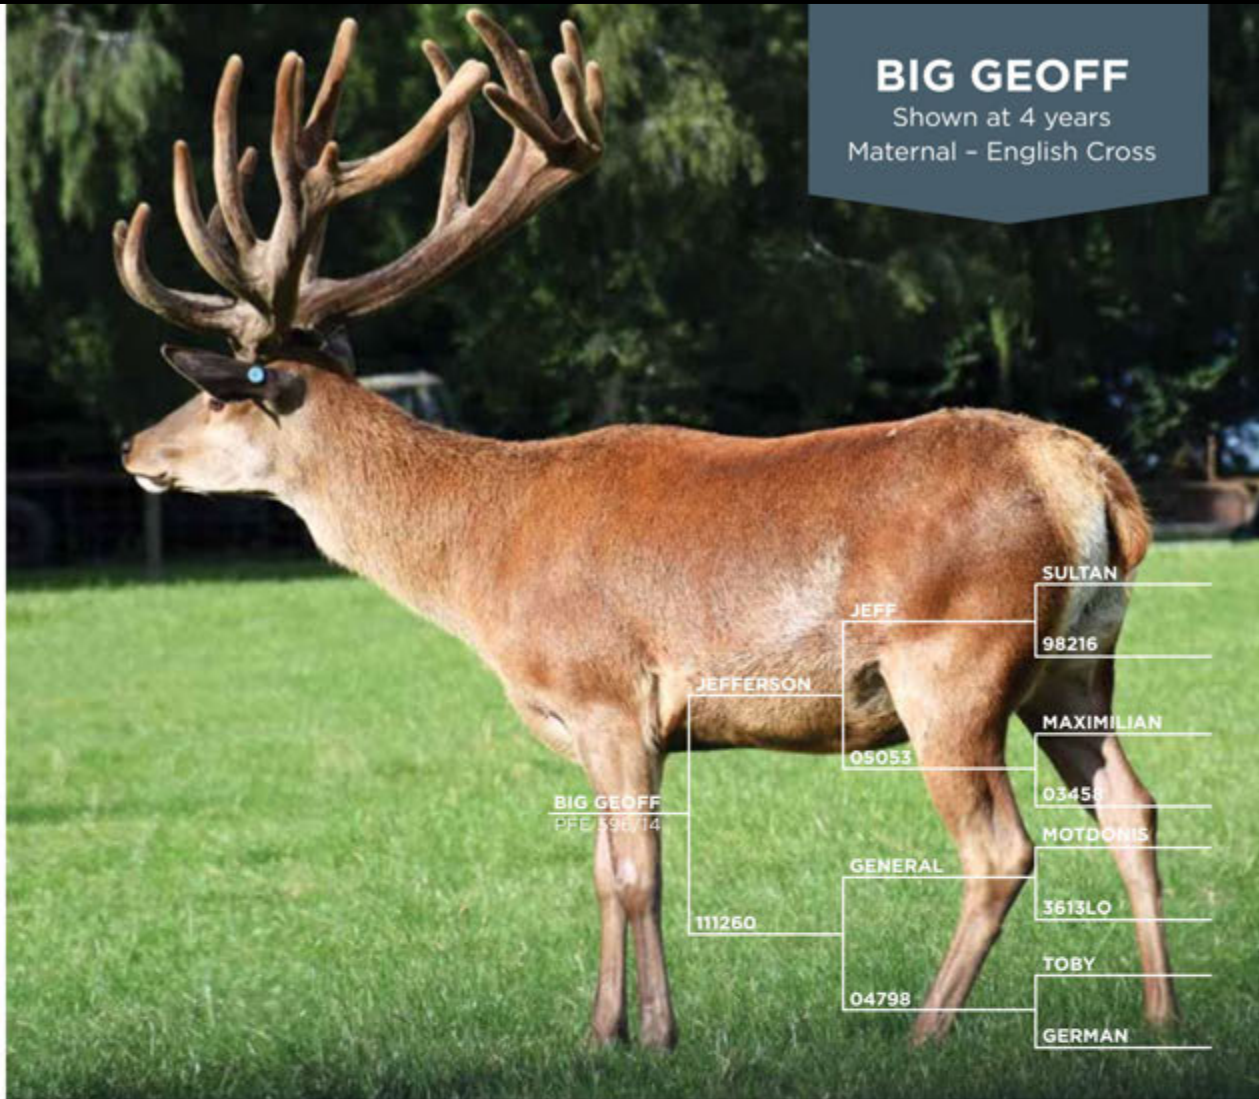

NOTABLE SIRES FEATURED

ALI

Shown at 3 years
Maternal - English Cross

Shown at 2 years

Ali is an outstanding all-round stag, with strong venison and velvet credentials.

Bred by Brock deer, Ali is sired by Parker out of a Cadillac hind, and was purchased by Wilkins Farming Co in 2018.

His 2 year weight of 216 kg, combined with 6 kg of velvet bodes well for the future of this stag within our Maternal breeding programmes.

In 2018, Ali won the Overall People's Choice Award at the Rising Stars velvet and hard antler competition.

Ali's sons have performed well and we have retained a number of Ali hinds based on Ali's performance and the young stags we have seen coming through.

Shown at 4 years

AGE	YEAR	BODY WEIGHT (kg)	VELVET (kg)	GRADE
Weaning Weight	2016	82		
15 Months	2017	137		
2 Years	2017	216	6	SA2
3 Years	2018	263	6.6	SA2
4 Years	2019		9.8	SA2

SOLD

NOTABLE SIRES FEATURED

BIG GEOFF

Shown at 4 years
Maternal - English Cross

Shown at 7 years

Shown at 7 years

Big Geoff is an imposing stag within the herd. He has a great nature and is an all round great performer.