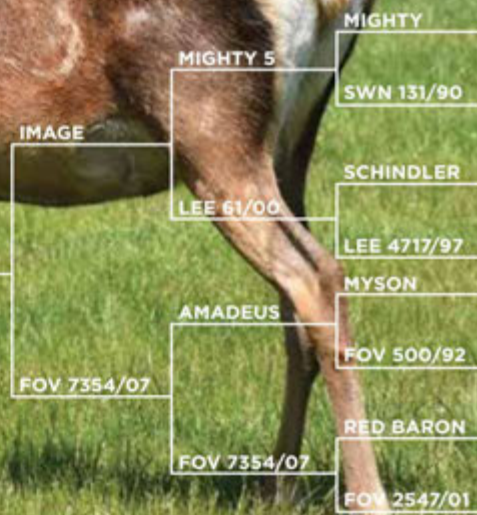

Maple son is a true reflection of his sire and his excellent velvet attributes.

We are anticipating great results from this stag given his sire Maple's influence in our herd to date.

Maple Son velvet shown at 3 years

AGE	YEAR	BODY WEIGHT (kg)	VELVET (kg)	GRADE
Weaning Weight	2019	81		
2 Years	2020	239	5.55	A2
3 Years	2021		8.01	SA

Please note: Main image shown is Maple

NOTABLE SIRES FEATURED

MIGHTY IMAGE

Shown at 4 years
Pure German

Shown at 2 years

Shown at 6 years

Mighty Image is an exciting pure German stag with outstanding velvet and growth credentials.

Sired by the impressive Image out of FOV 7354/07 who is a full sister to Foveran's master sire Sebastian.