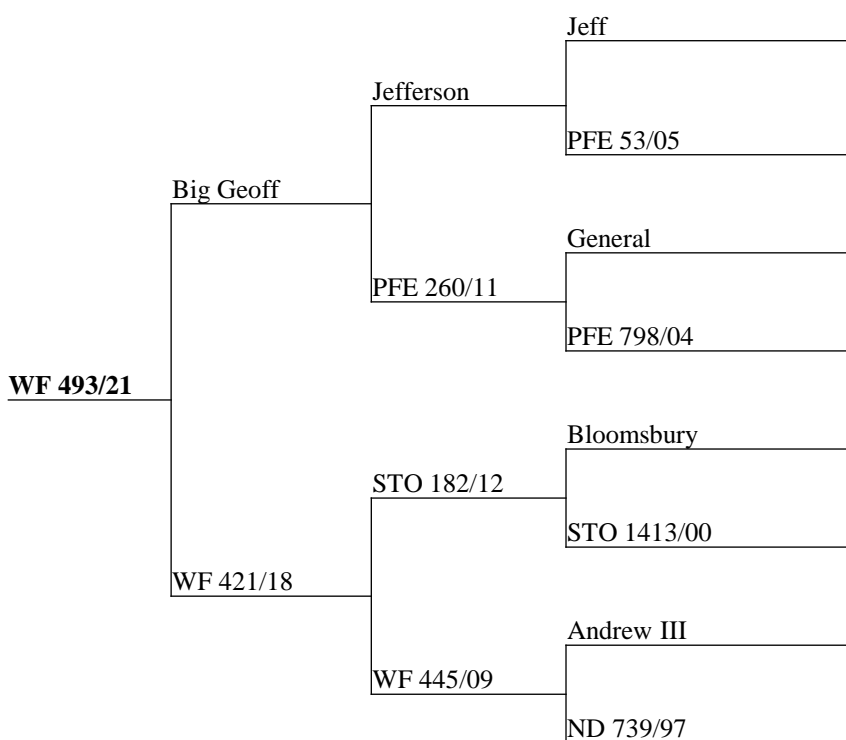

Pedigrees 2021 BORN HINDS R3 INCALF TO VELVET SIRE

Measure	Result
Current Liveweight	110
Incalf To	Netherdale

Grunty velvet potential with Big Geoff and STO 182/12, back incalf to Netherdale.