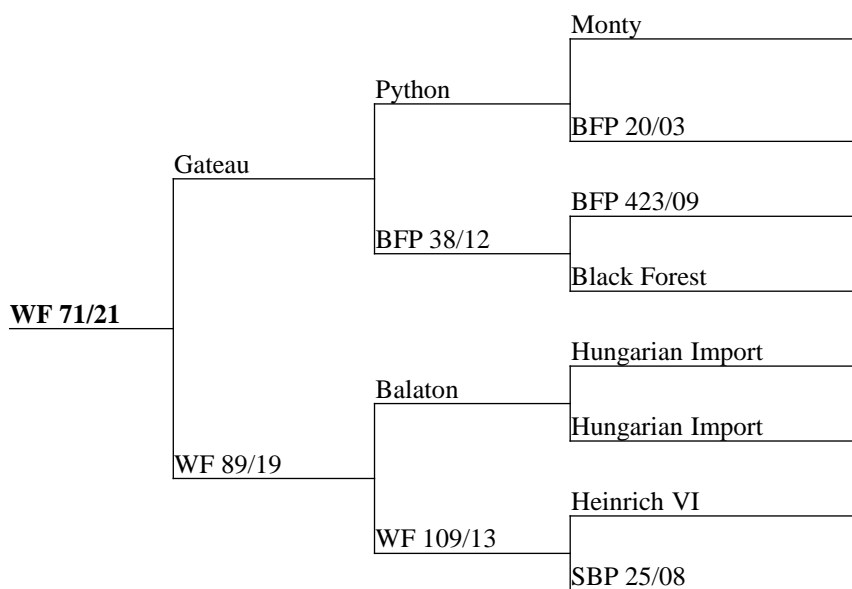

Pedigrees 2021 BORN HINDS R3 INCALF TO VELVET SIRE

Measure	Result
Current Liveweight	131
Incalf To	Netherdale

Netherdale again back to Gateau and Heinrich VI, big long clean velvet.