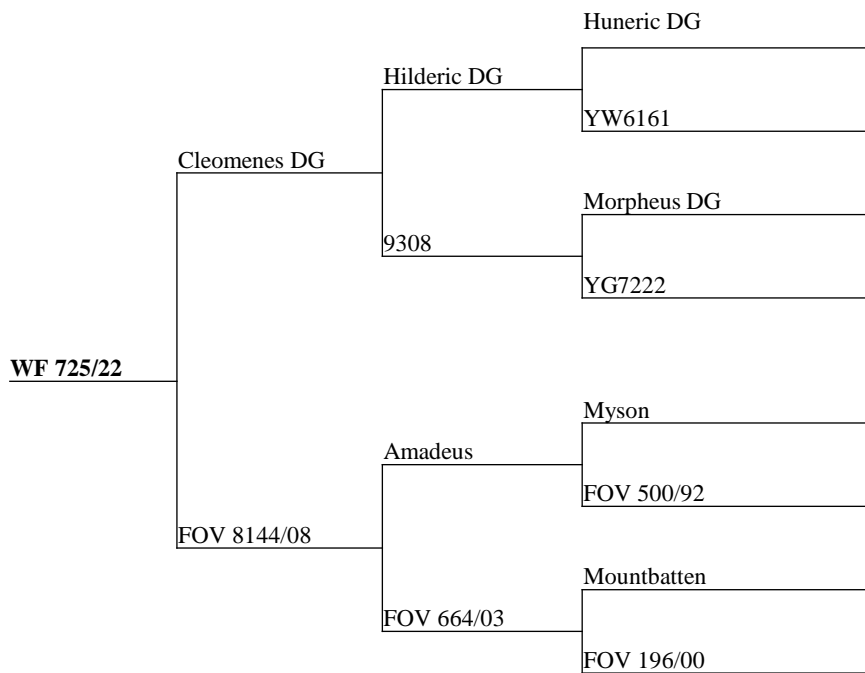

2022 BORN R2 HINDS INCALF TO VELVET /TROPHY SIRE

Measure	Result
Current Liveweight	89
Incalf to	Truman

Peoples choice hard antler/velvet award winner Cleomenes over a Foveran hind going back to Amadeus and Mountbatten. Incalf to the exciting Truman.