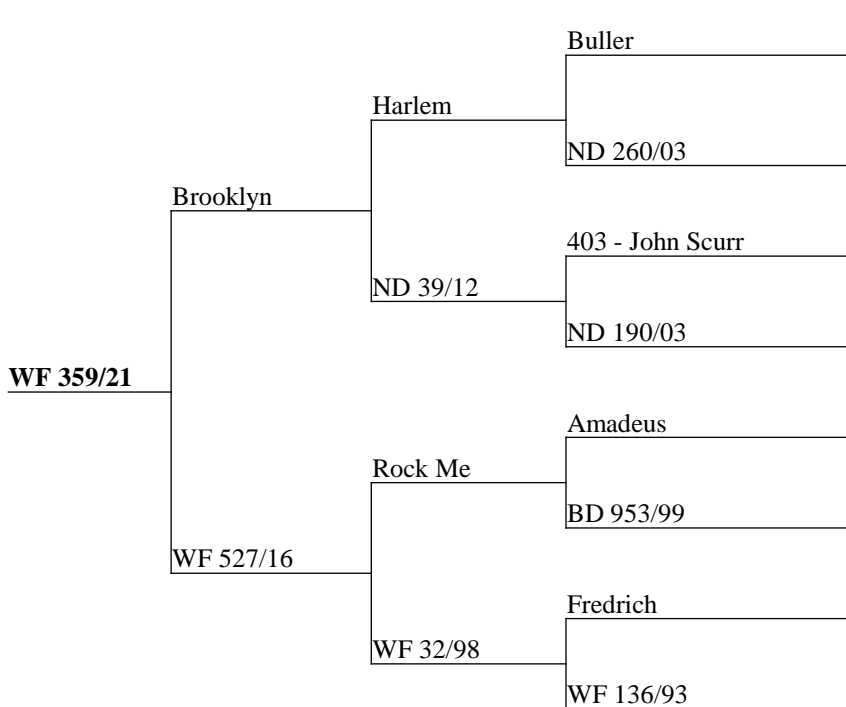

Measure	Result
Current Liveweight	106
Incalf To	Netherdale

359 is packed with velvet goods, Rock Me sired dam - we use this sire strategically via AI over only our proven velvet hinds. Incalf to Netherdale.