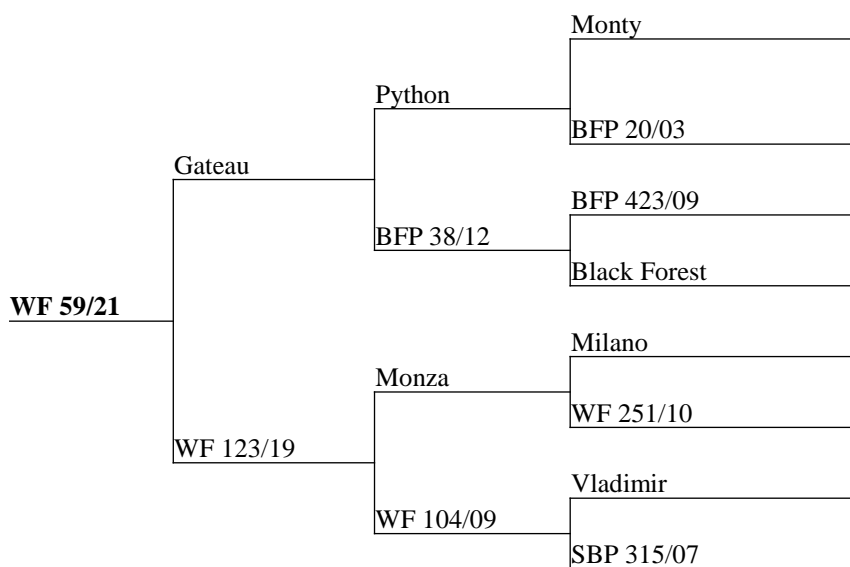

Measure	Result
Current Liveweight	109
Incalf To	Netherdale

Netherdale back to Gateau featuring Monza and Vladimir - beautiful clean velvet.