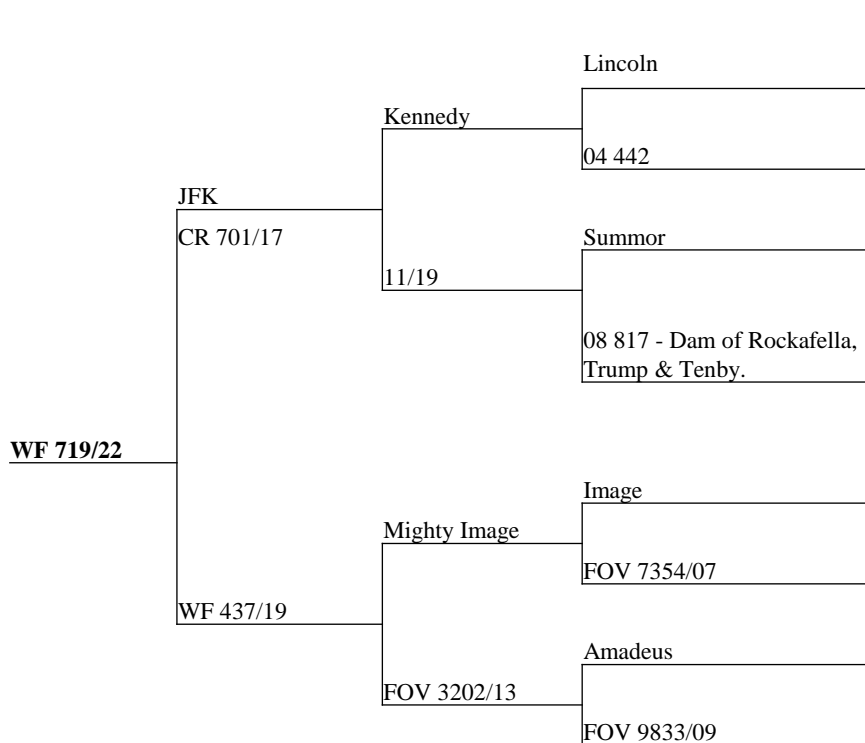

Measure	Result
Current Liveweight	97
Incalf to	Zala

Great combination in JFK over a Cardrona/Brusnik hind incalf to Zala- dimesion, width and points in this combination.

Measure	Result
Current Liveweight	95
Incalf to	Truman