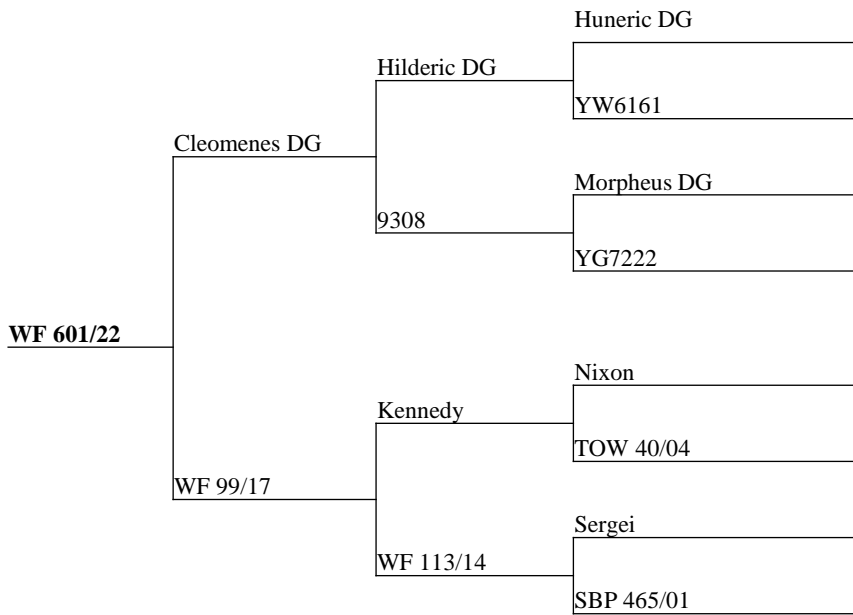

2022 BORN R2 HINDS INCALF TO VELVET /TROPHY SIRE

Measure	Result
Current Liveweight	101
Incalf to	Truman

Rising stars peoples choice award winner Cleomenes over a Kennedy/Sergei hind, both very long heavy beamed sires. Incalf to the impressive Truman.