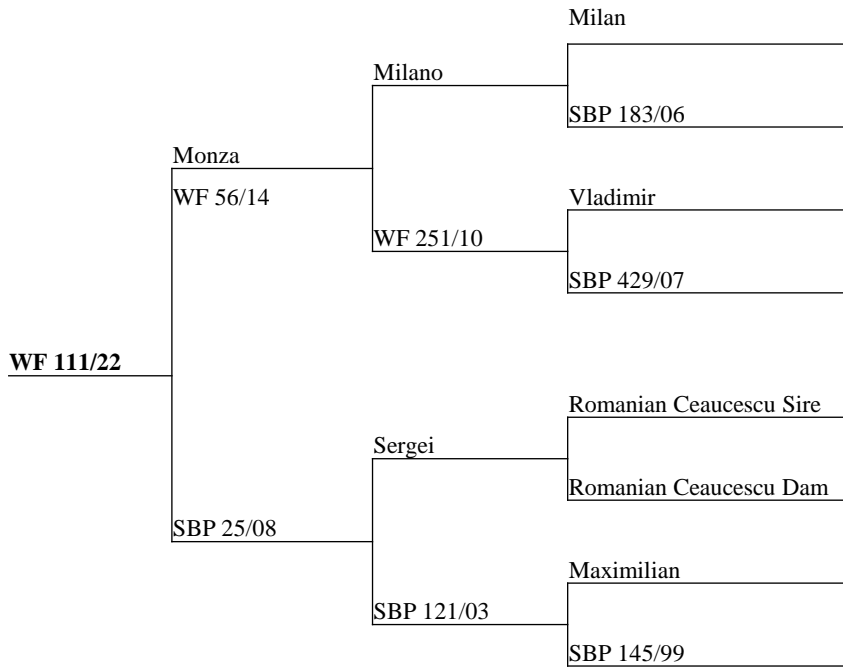

2022 BORN R2 HINDS INCALF TO VELVET /TROPHY SIRE

Measure	Result
Current Liveweight	104
Incalf to	Truman

Combination of big wide heavy beamed antler here. Sired by Monza out of a Sergei x Maximilian hind, incalf to Truman.