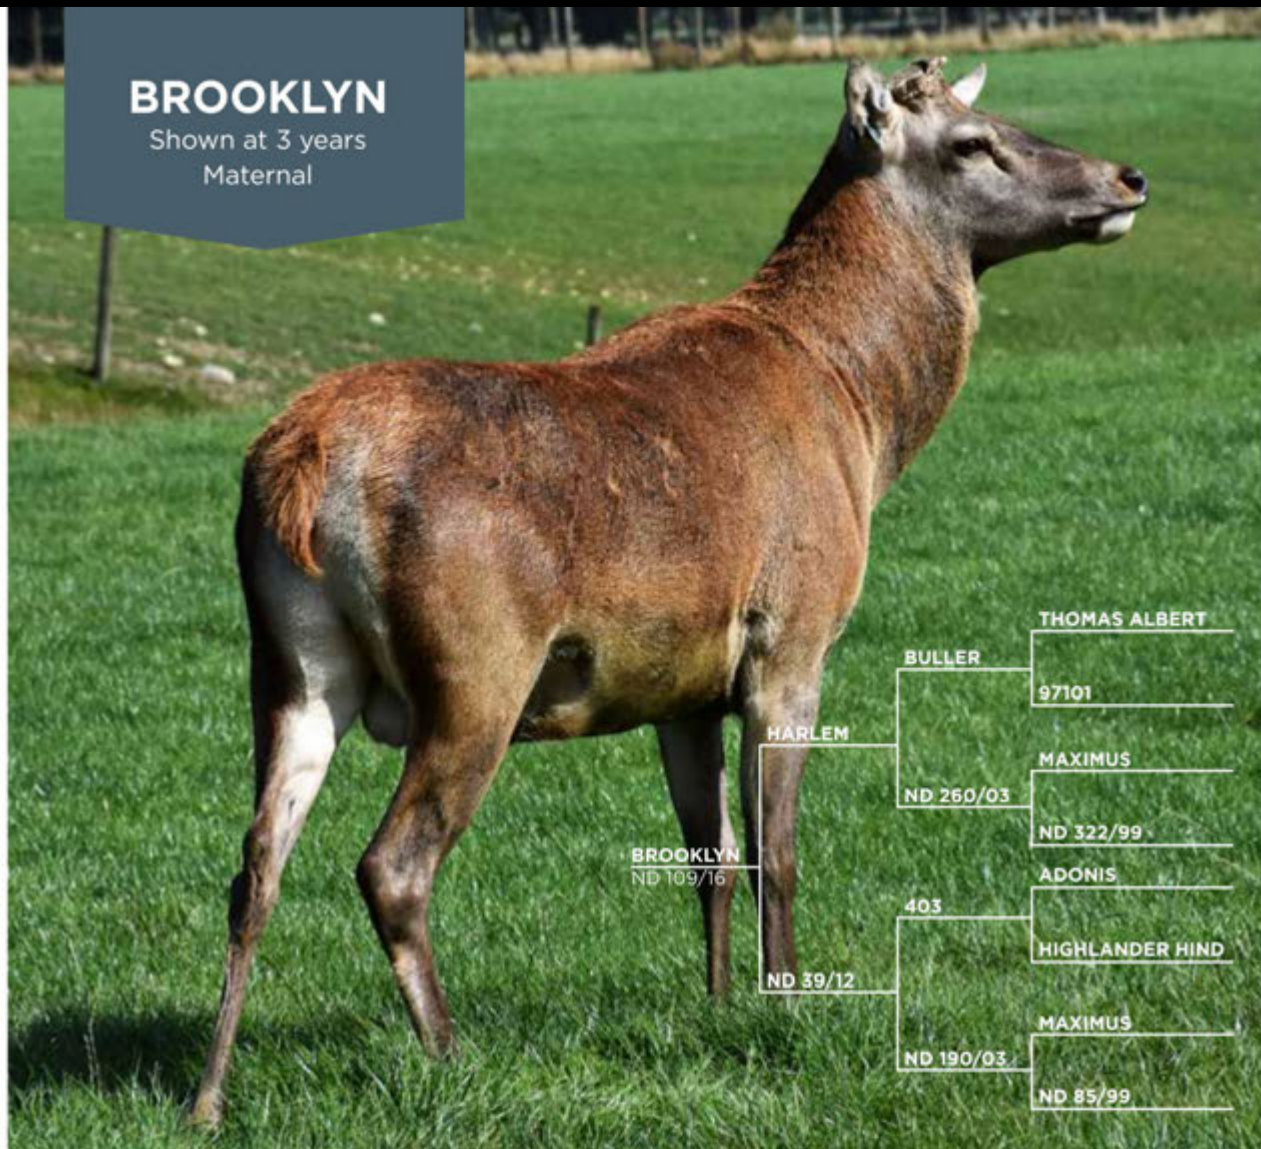

SOLD

NOTABLE SIRES FEATURED

BIG GEOFF

Shown at 4 years
Maternal - English Cross

Shown at 7 years

Shown at 7 years

Big Geoff is an imposing stag within the herd. He has a great nature and is an all round great performer.

Sired by Jefferson out of a general hind, Big Geoff is 1/2 English, 1/4 German and 1/4 European.

Big Geoff is appropriately named, given his live weights of 249 kg at 3 years (sale day) and his W12eBV of 13.5 which is solid for this breed type.

As a MA stag Big Geoff is consistently cutting 11+ kg of velvet and +3 kg of regrowth. We are continually impressed by the progeny coming through for sale and retention within the herd by Big Geoff.

AGE	YEAR	BODY WEIGHT (kg)	VELVET (kg)	GRADE
W12eBV		13.5		
12 Months	2015	128		
2 Years	2016		4.6	A2S/SA2
3 Years	2017	249	7.2	SA2
4 Years	2018	278	395 2/8	IOA
5 Years	2019	340	10.4	SA
6 Years	2020	352	12.1	SA
7 Years	2021	356	11.5	SA
8 Years	2022	357	11.6	SA

NOTABLE SIRES FEATURED

BROOKLYN

Shown at 3 years
Maternal

BROOKLYN
ND 109/16

HARLEM

BULLER

THOMAS ALBERT

97101