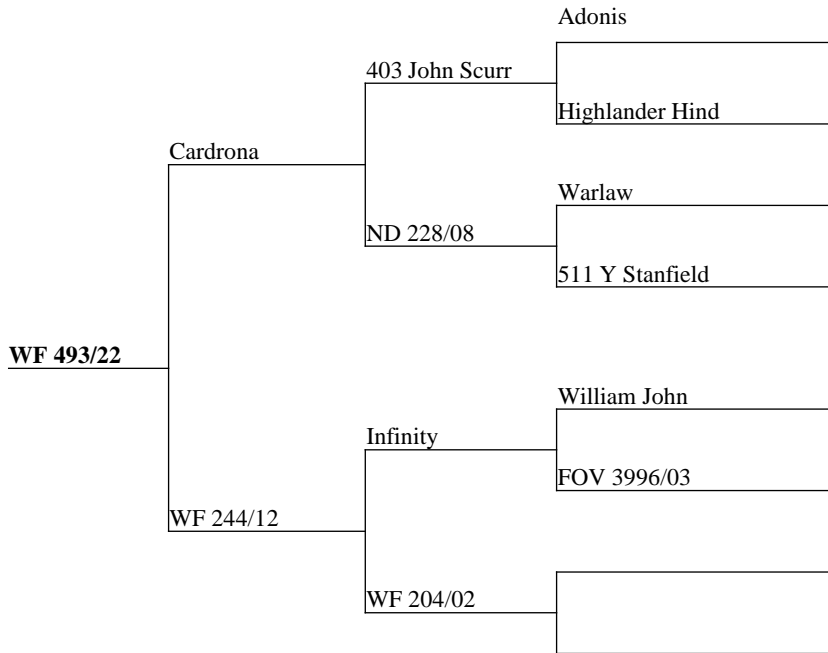

2022 BORN R2 HINDS INCALF TO VELVET /TROPHY SIRE

Measure	Result
Current Liveweight	95
Incalf to	Truman

Cardrona Infinity cross incalf to the impressive Truman.