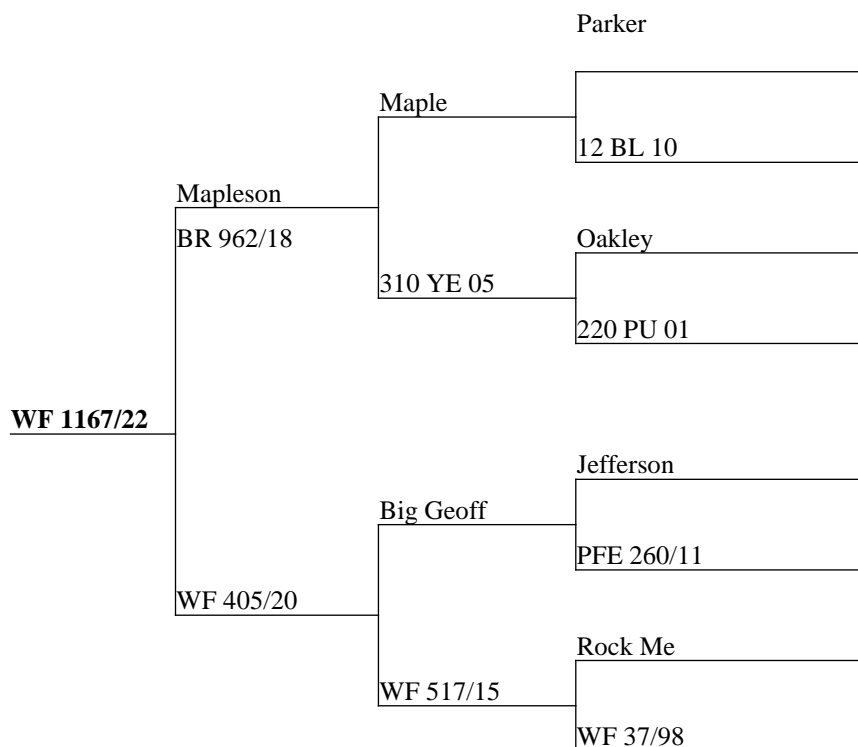

Measure	Result
Current Liveweight	105
Incalf To	Maxsyn

Mapleson over a Big Geoff/Rock Me hind, incalf to Maxsyn - again great combo here featuring Maple and Rock ME !!.