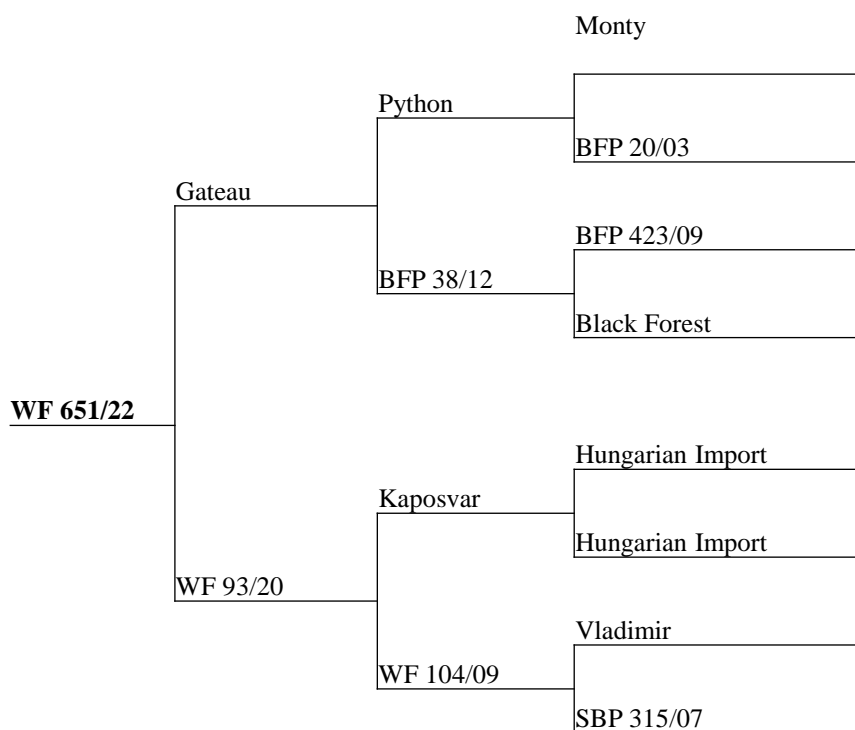

2022 BORN R2 HINDS INCALF TO VELVET SIRE

Measure	Result
Current Liveweight	114
Incalf To	Netherdale

Interesting mix with the impressive Gateau, over clean beamed eastern bloodlines back incalf tostar velvet sire Netherdale.