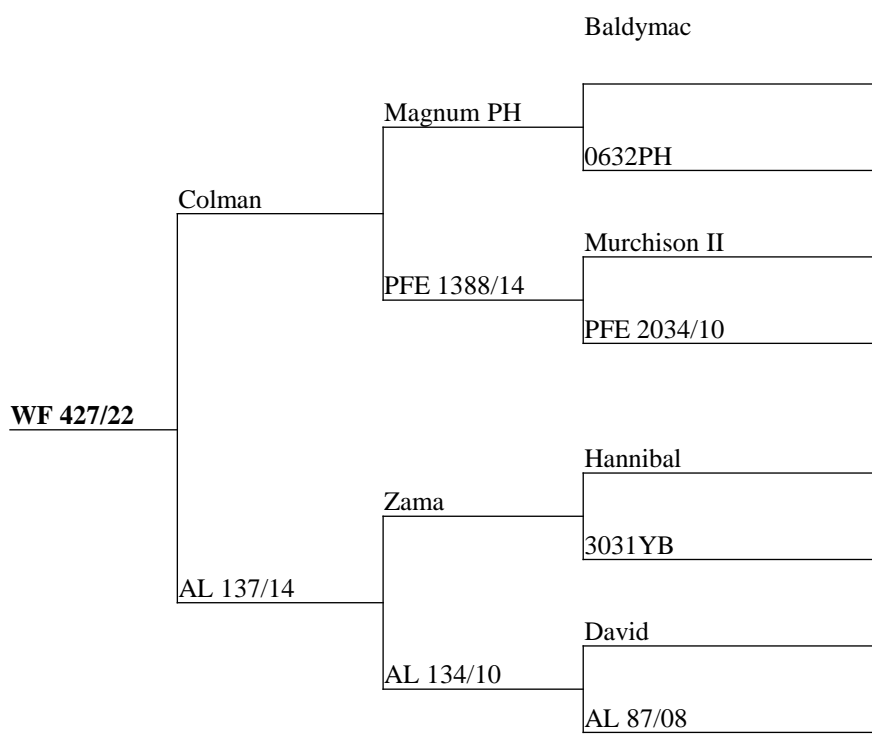

Measure	Result
Current Liveweight	106
Incalf To	Netherdale

Exciting mix here with Colman over an Altrive hind going back to Zama incalf to Netherdale.