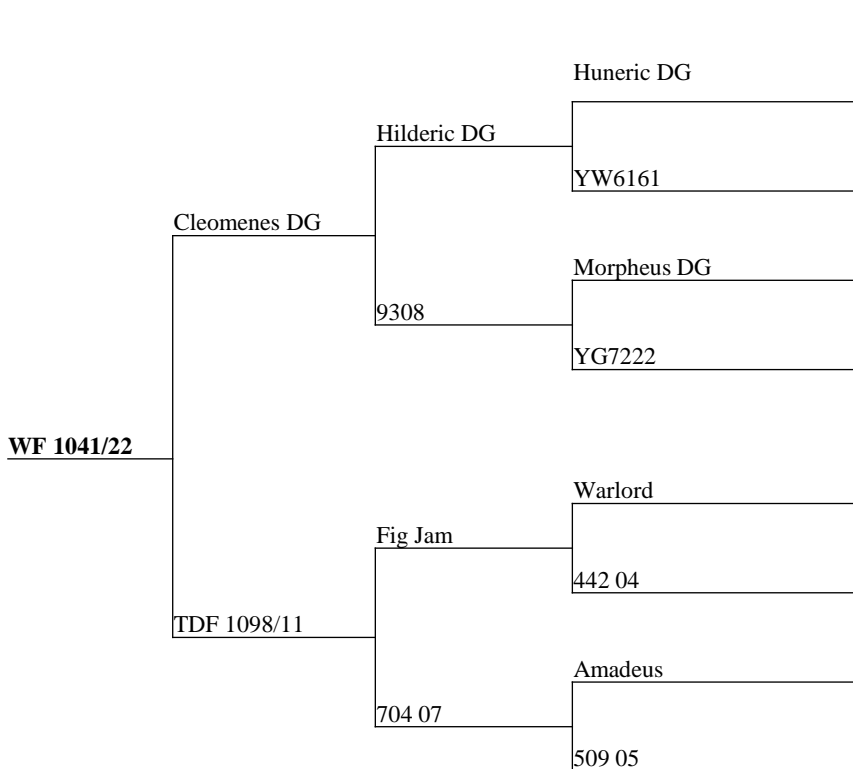

Measure	Result
Current Liveweight	TBC
Incalf to	Gateau

Cardrona over a Rio* Kennedy combo hind, plenty of great performing stags behind this hind. Incalf to the impressive Gateau.