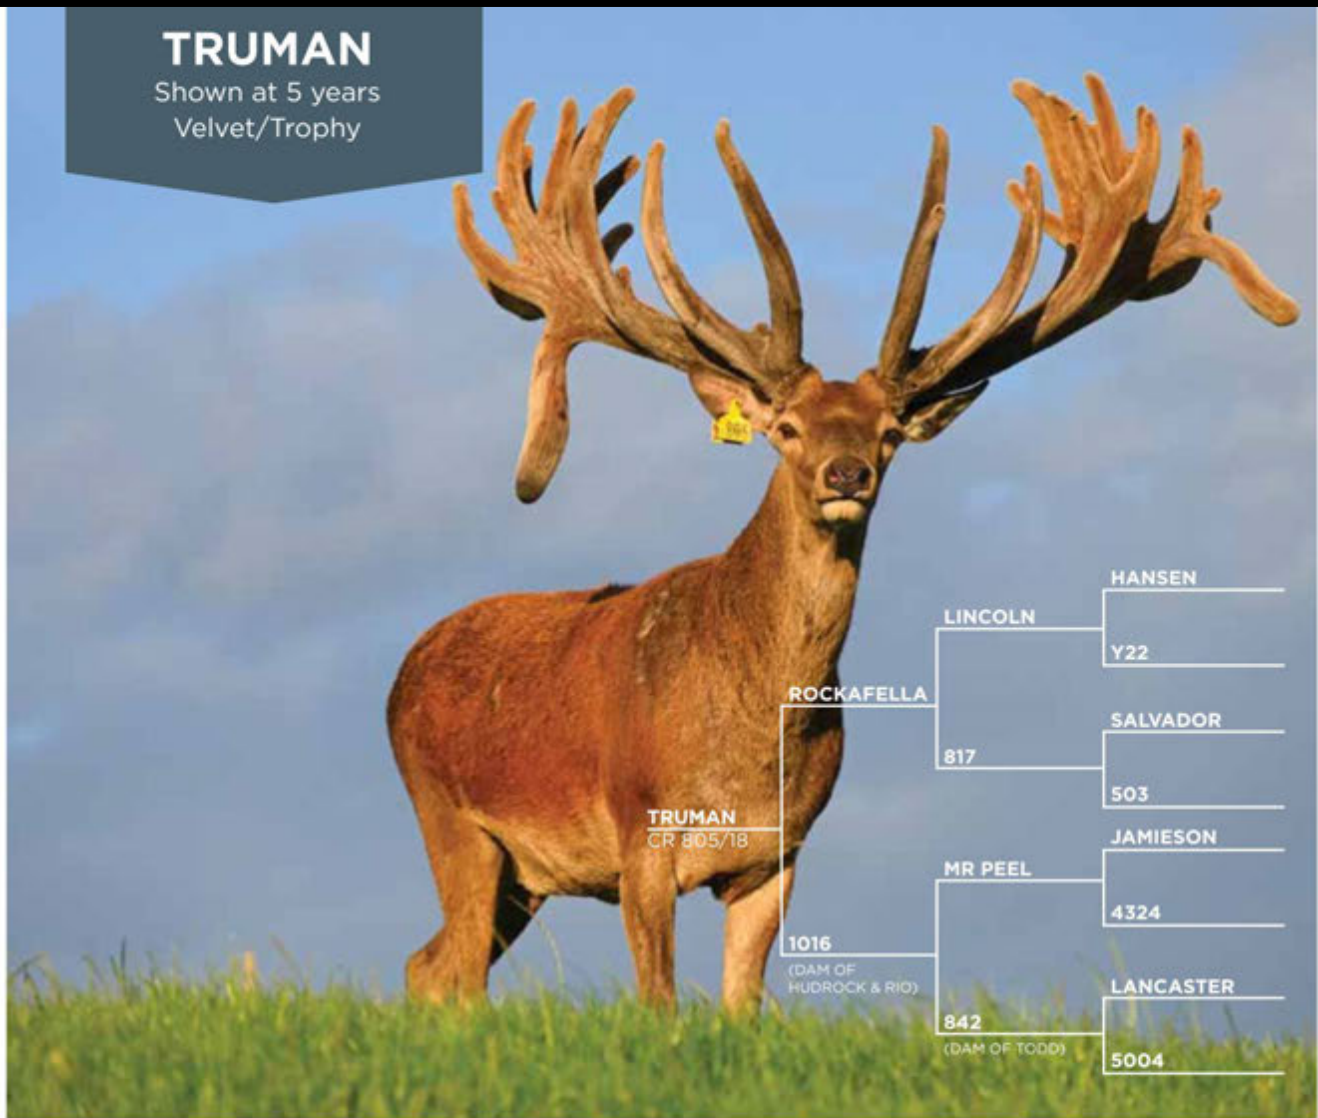

VELVET TROPHY SIRE INCALF TO

GATEAU

Shown at 4 years
Maternal

Shown at 4 years

Shown at 6 years

Gateau is an impressive animal with great presence and strong velvet and trophy credentials.

He is sired by the well performed Python from Black Forest.

Gateau returns good growth rates combined with a very tidy head of velvet which has a presence to look at - long, heavy beams with an eye-catching style.

We are excited with Gateau's velvet and antler performance as this sire has developed with age we believe he is unique in the way he can cut a very nice velvet head as well as possess an appealing trophy head. We are looking forward to seeing this dual-purpose sire's progeny prosper in the future.

AGE	YEAR	BODY WEIGHT (kg)	VELVET (kg)	GRADE
Weaning	2017	75.5		
11 Months	2017	114		
2 Years	2018			
3 Years	2019	283	7.4	SA
4 Years	2020	313		
5 Years	2021		19.6 HA	640 IOA
6 Years	2022		14.2	SA
7 Years	2023			HA

VELVET TROPHY SIRE INCALF TO

TRUMAN

Shown at 5 years
Velvet/Trophy

Shown at 3 years

Truman was purchased ex Matt Ross of Kokoamo Red Deer at 5 years of age in January 2024, bred by Crowley deer.

Impressive stag at 3 weighing a solid 232 kg on sale day which is the top end of sale weights at Crowley deer.