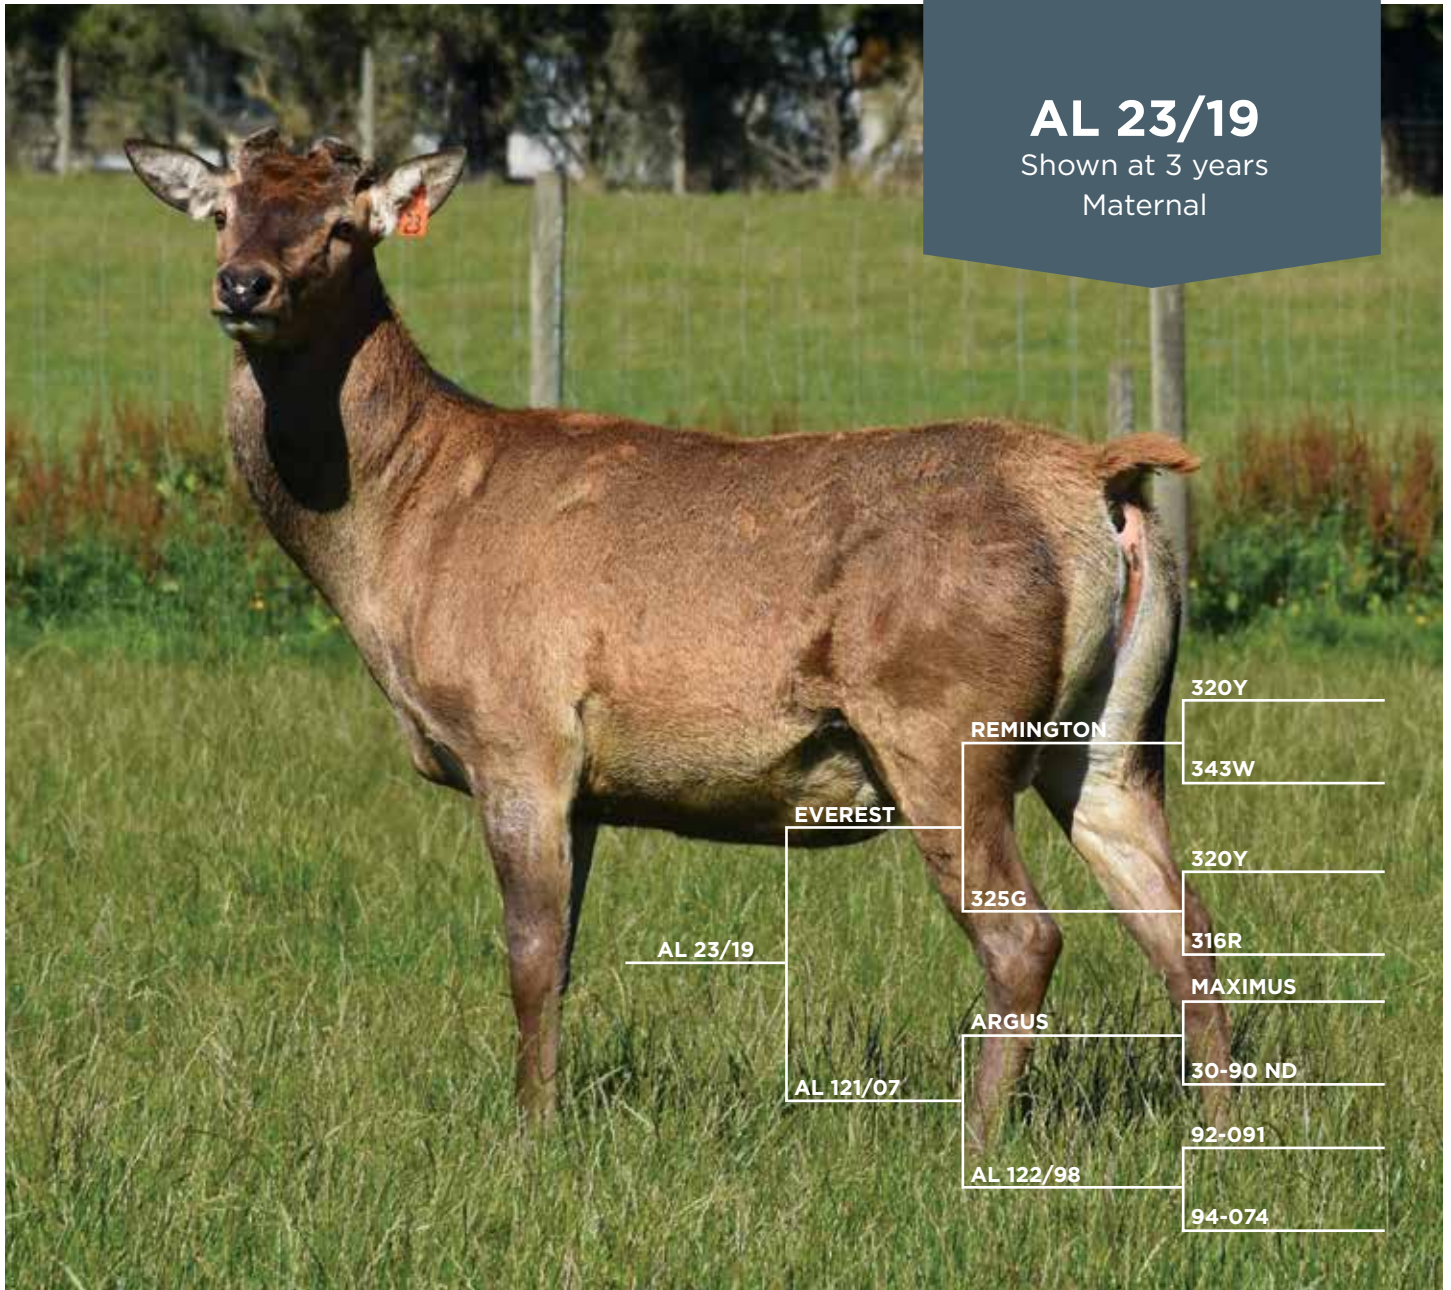

AL 23/19

Shown at 3 years
Maternal

Shown at 3 years

Solid growth and velvet combined in this stag. We are very excited by the thickset body type and extremely quiet nature of this new sire including bloodlines which are a complete out cross for Wilkins Farming Co including Everest and Argus.

AGE	YEAR	BODY WEIGHT (kg)	VELVET (kg)	GRADE
Weaning Weight				
W12eBV				
1 Year	2020			
2 Years	2021		5.3	SA
3 Years	2022	239	7.35	SA