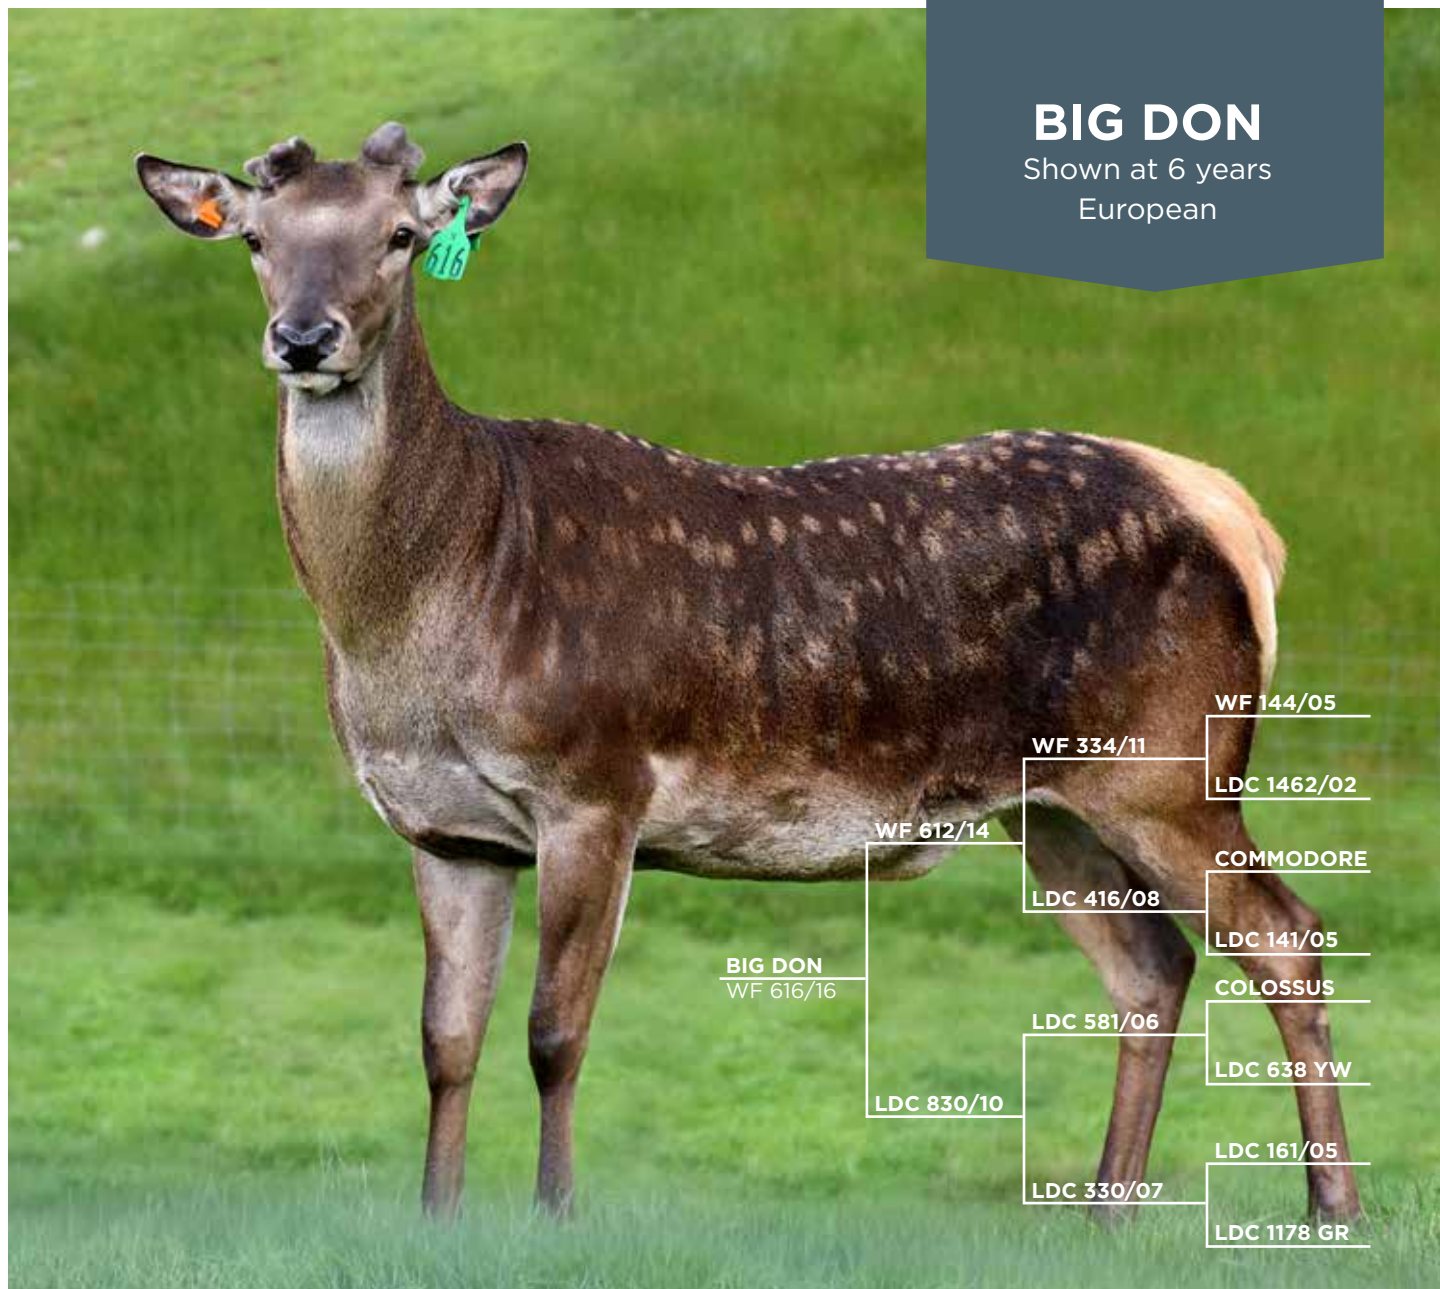

# BIG DON

Shown at 6 years  
European

Big Don was retained by Wilkins Farming from our 2016 born progeny. This stag has tremendous depth to his pedigree dominated by Doncaster breeding.

Big Don was bred from some of our very best genetics. This stag has exceptional growth rates and a 2 year sale day live weight of 280 kg. His W12eBV of 23.4, eye muscle of 35.35 and estimated loin weight of 4.85, sees Big Don as a serious venison producer. His CT scanning results are extremely impressive reinforcing his venison traits, scanning NO. 1 for the 3 key measures of loin weight, lean/CWT, and yield/LWT percentage.

He boasts a tremendously thickset body, combined with impressive growth rates and is extremely quiet in nature which can be seen across his progeny.

Shown at 2 years

AGE	YEAR	BODY WEIGHT (kg)	VELVET (kg)	GRADE
6 Months	2017	78		
11 Months	2017	131		
15 Months	2018	165		
W12eBV		23.4		
LEANeBV		8.94		
Est Loin Weight		4.85		
EMA		35.35		
2 Years	2018	294 (Feb 2019)	3.2	A2S
3 Years	2019	338	3.5	A2S
4 Years	2020	351	4.5	A2S
5 Years	2021	363	4.9	SA