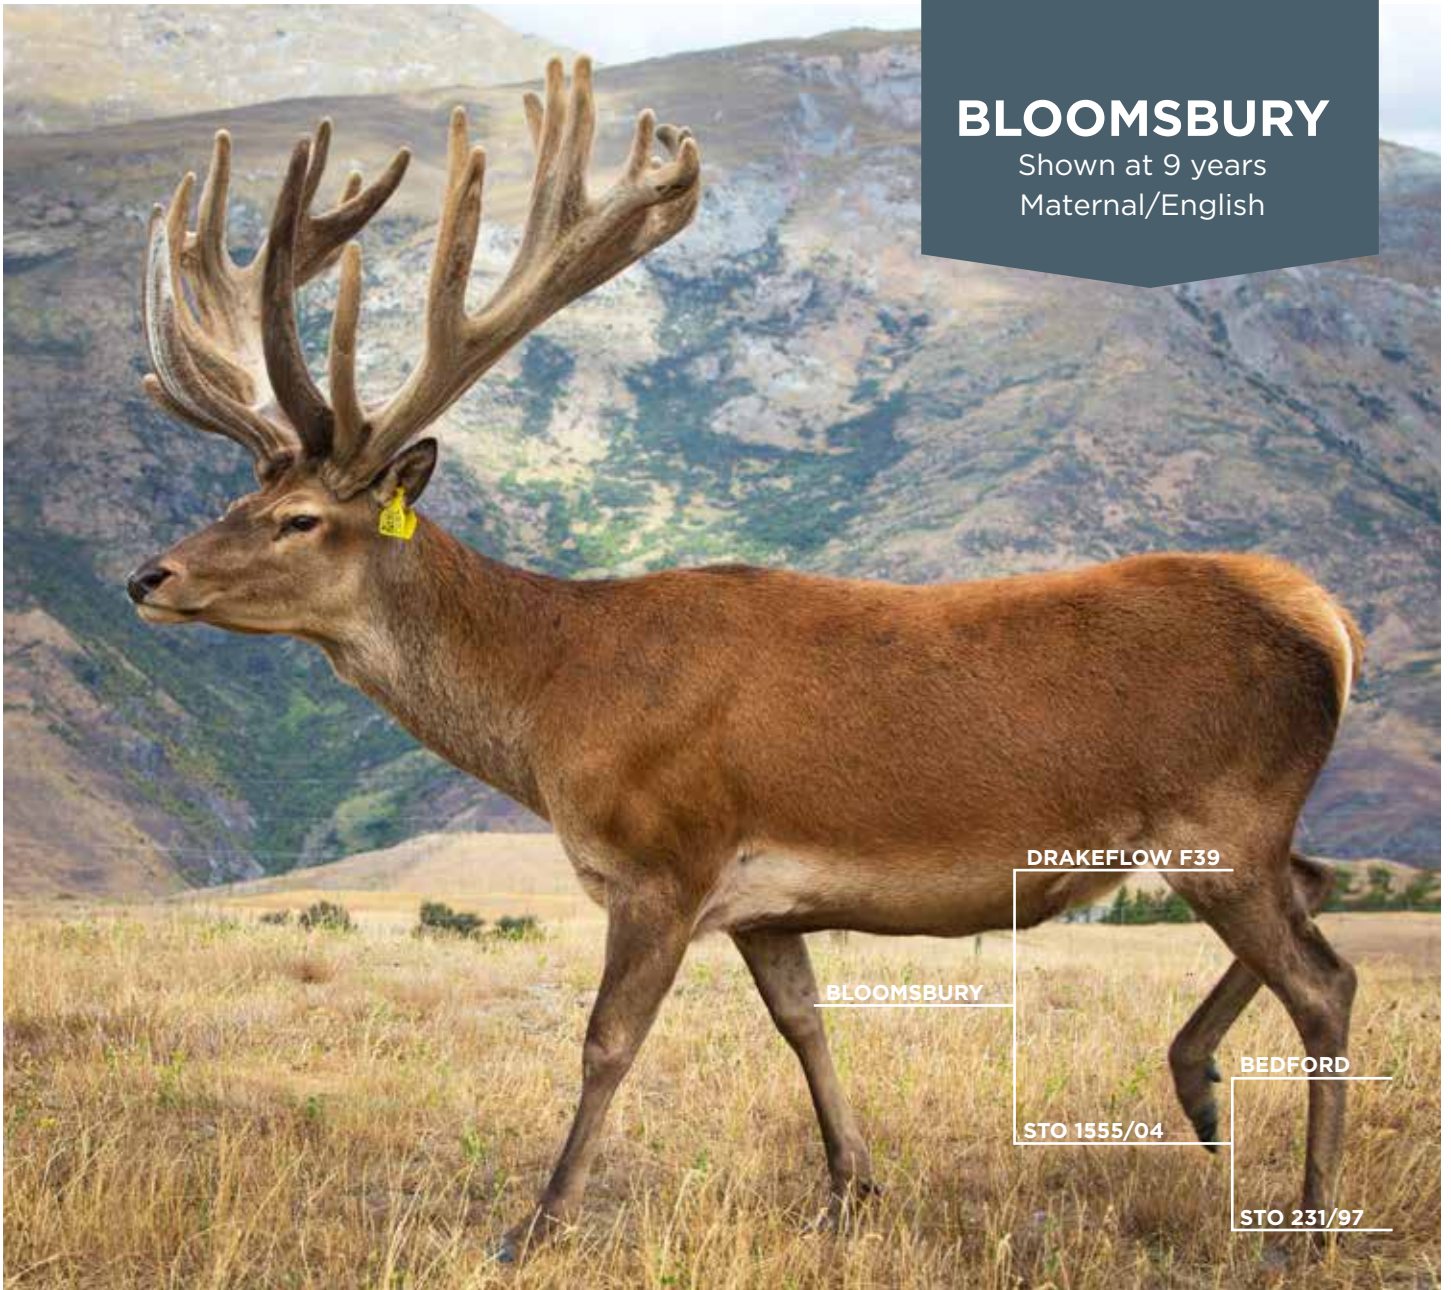

# BLOOMSBURY

Shown at 9 years  
Maternal/English

Shown at 9 years

Sire — Bloomsbury shown at 6 years

**Bloomsbury is a Pure English stag featuring impressive velvet credentials.**

He has been used by Wilkins Farming Co in our AI programmes and is a game changing sire. An impressive 300 kg at 6 years as well as producing 11.4 kg SA velvet and 5 kg of regrowth.

This stag is an exciting addition to the Wilkins Farming Co English breeding programme. The impact we expect from this English sire is second to none.