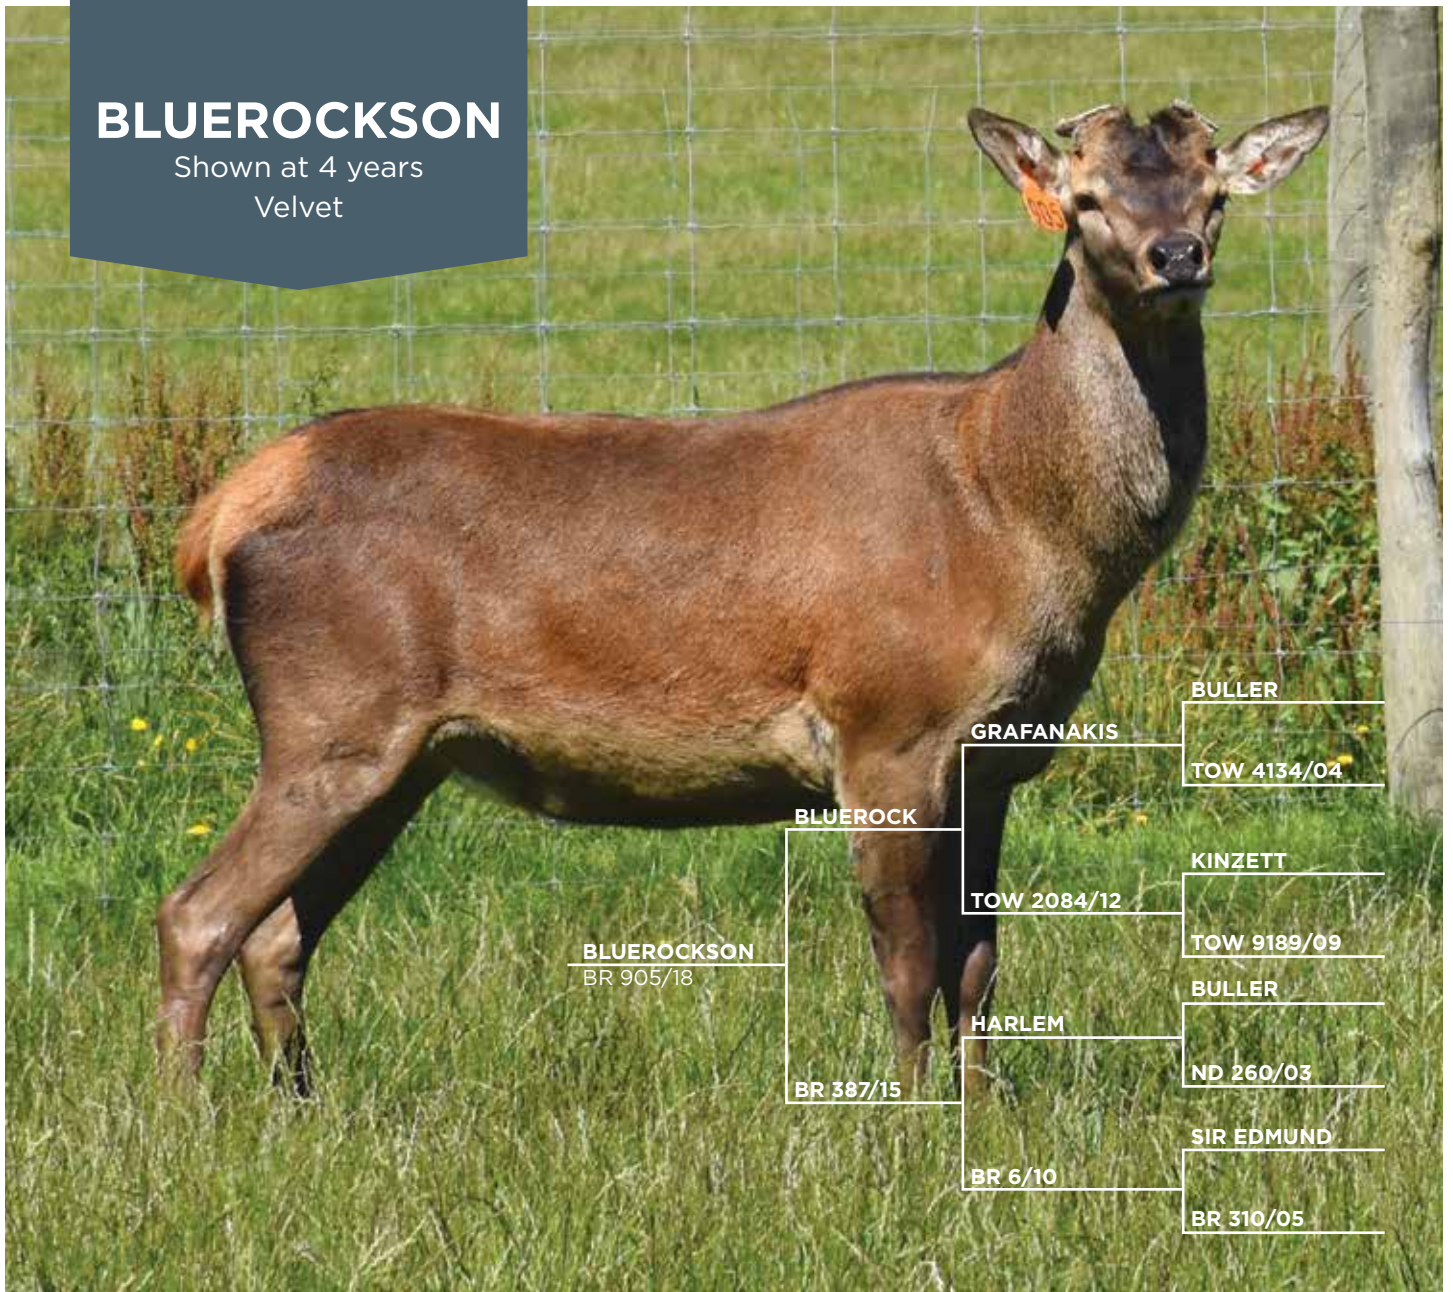

BLUEROCKSON

Shown at 4 years
Velvet

BULLER

TOW 4134/04

GRAFANAKIS

TOW 2084/12

KINZETT

TOW 9189/09

BLUEROCK

HARLEM

BULLER

ND 260/03

BLUEROCKSON
BR 905/18

BR 387/15

BR 6/10

SIR EDMUND

BR 310/05

Shown at 4 years

New blood in this stag for Wilkins Farming Co with Bluerock featuring as his sire, then going back to Sir Edmund on the bottom side. Very good velvet weights at 2, 3 and 4 years together with a great body and temperament.

AGE	YEAR	BODY WEIGHT (kg)	VELVET (kg)	GRADE
Weaning Weight		79		
W12eBV				
1 Year	2019	119		
2 Years	2020	202	6.52	SA2
3 Years	2021	258	8.13	SA2
4 Years	2022		10.16	SA2
5 Years	2023	259	11.6	SA2