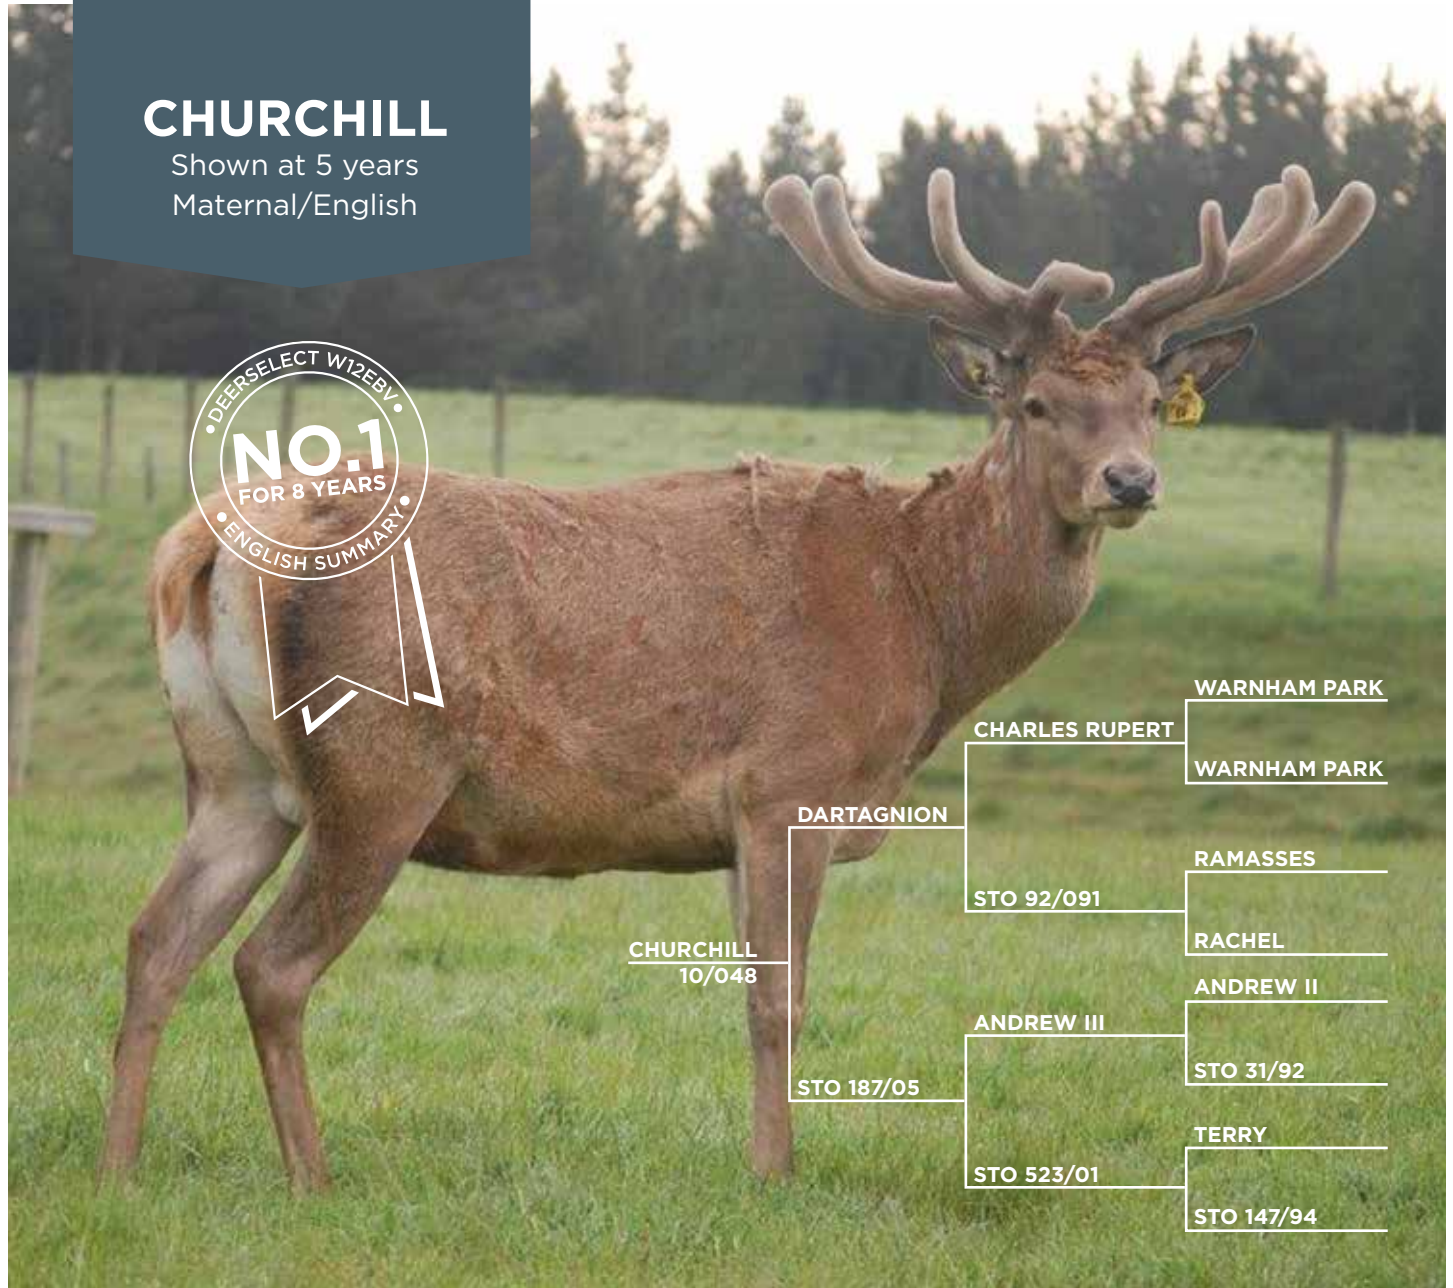

# CHURCHILL

Shown at 5 years  
Maternal/English

**CHURCHILL**  
10/048

**DARTAGNION**

STO 187/05

**CHARLES RUPERT**

STO 92/091

**ANDREW III**

## Churchill — a pure English sire whose growth rate is exceptional.

He was sired by Dartagnion, out of an Andrew III hind. Pure English, Warnham bloodlines. He was a massive English stag, with the largest 15 and 18 month live weights Stanfield have produced for this type.