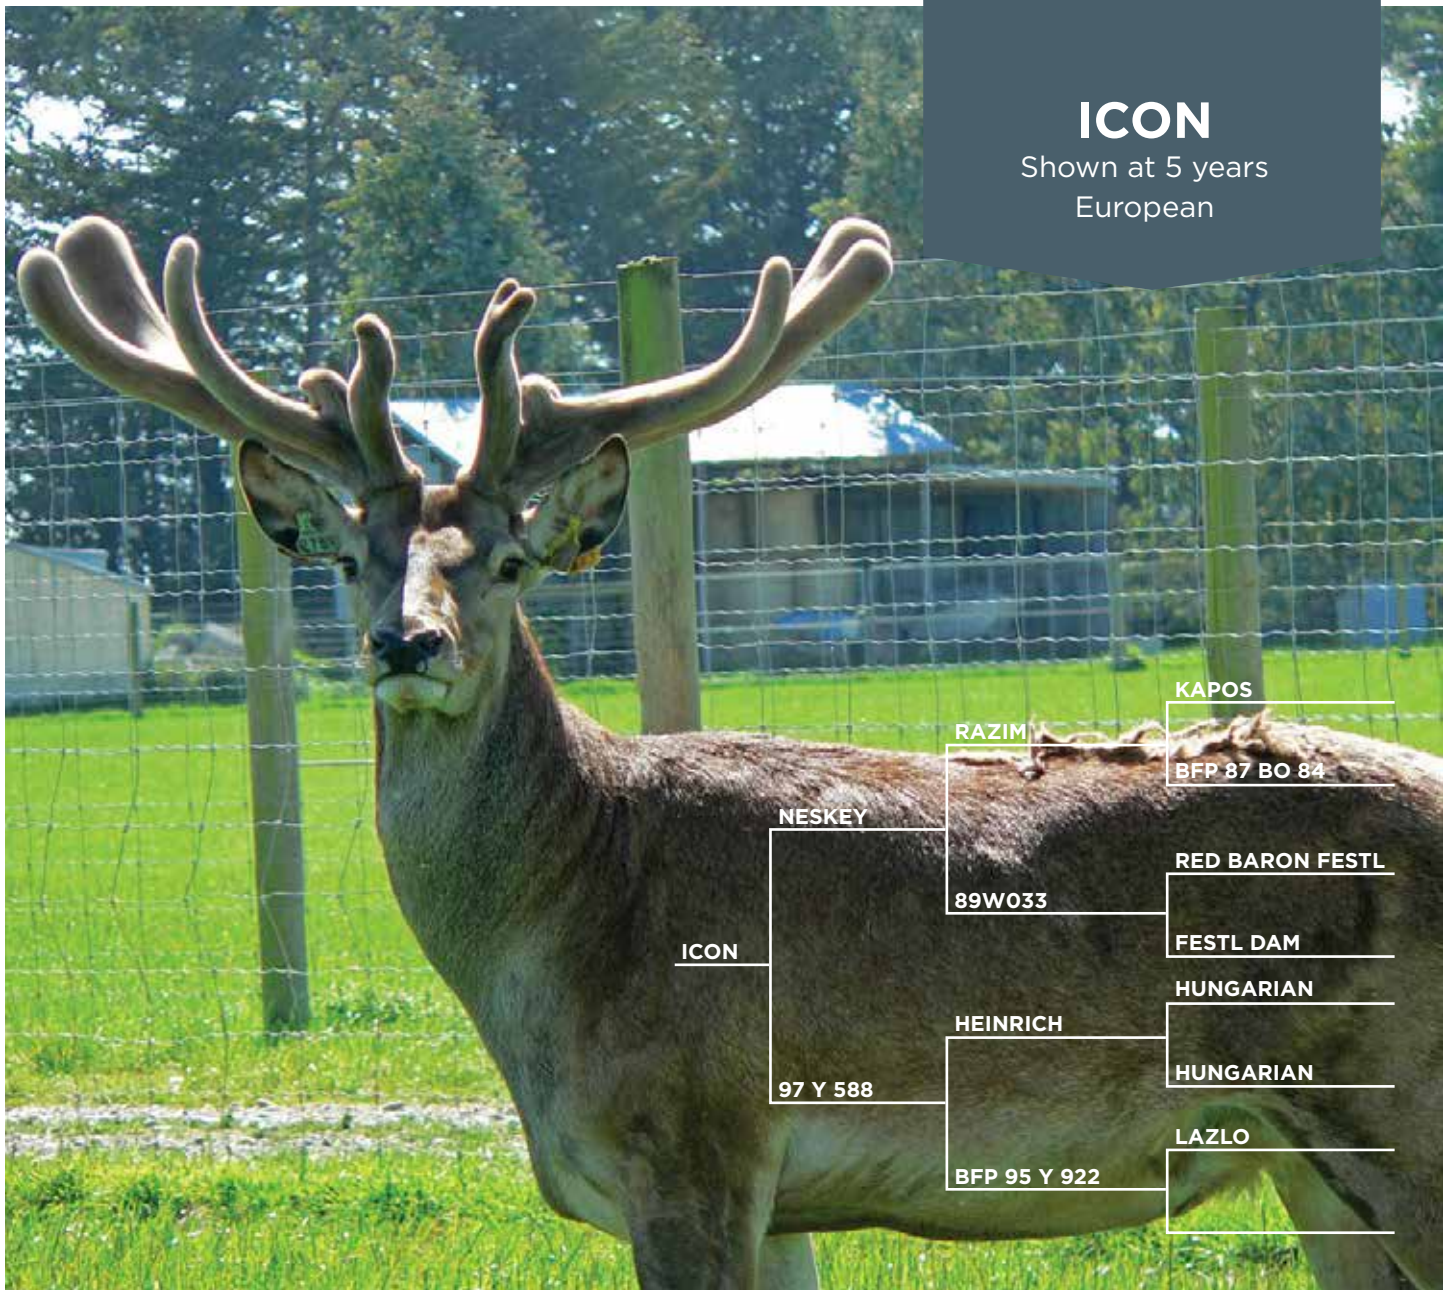

ICON

Shown at 5 years
European

Shown at 7 years - 9.6 kg SA2

Icon has been used within our herd as an AI sire. He is a proven sire for growth rate and velvet, however Icon caught our attention due to his performance in the DPT (deer progeny testing) project. Icon was NO. 1 for EMA (eye muscle area) and tenderness when taste tests were done.

We have been using him strategically within our herd to enhance our EMA, meat yield and loin size which in turn will enhance flavour.

We are happy to have the opportunity to breed from this influential sire who is still consistently producing high meat yielding animals for future gain in this area.

AGE	YEAR	BODY WEIGHT (kg)	VELVET (kg)	GRADE
2 Years	2002	237	3.5	A2S
3 Years	2003		5	SA2
4 Years	2004	351	6.58	SAP
5 Years	2005		9.64	SA2
6 Years	2006	383	9.24	SA2
7 Years	2007		9.6	SA2
8 Years	2008		9.7	SA2
9 Years	2009		10.2	SA2
DECEASED	2009			