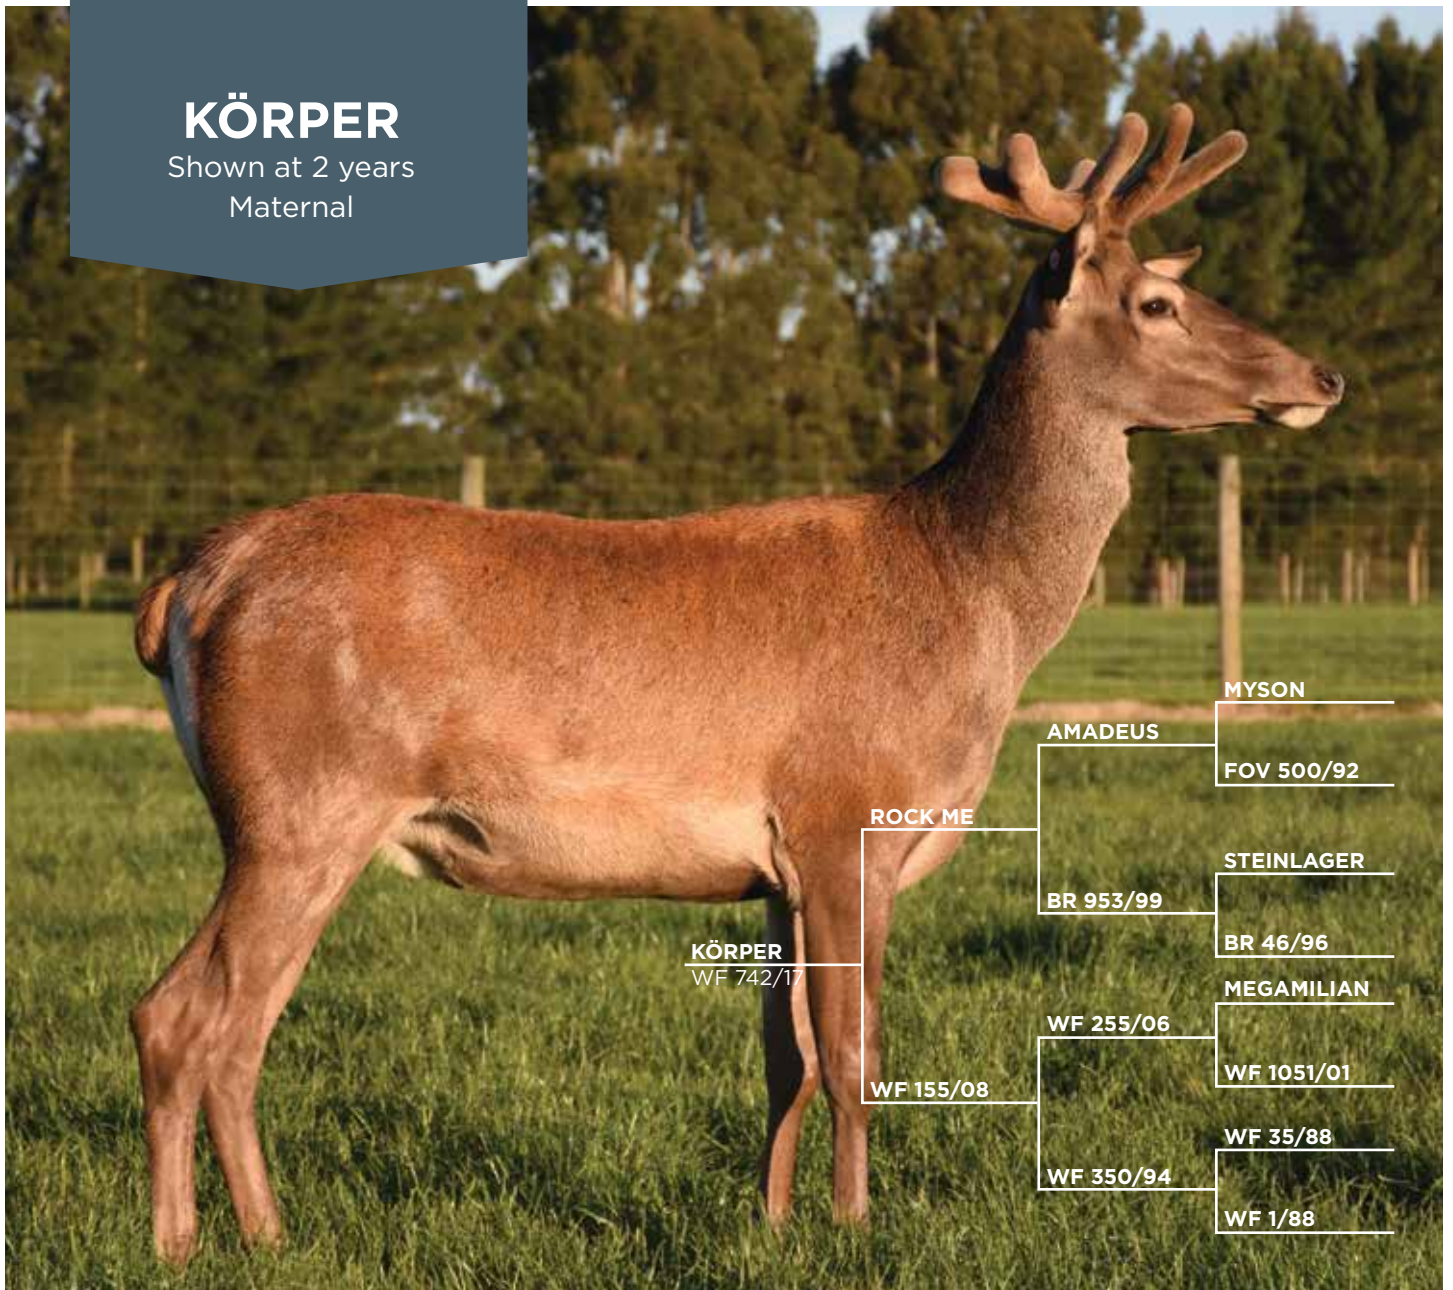

# KÖRPER

Shown at 2 years  
Maternal

Shown at 4 years

Shown at 3 years

**Bred by Wilkins Farming, Körper is one of our stand out 2017 born progeny.**

This impressive stag was sired by Rock Me going back to WF 350/94 Red, one of our best hinds for breeding longevity and breeding efficiency. Körper is stacked with proven performance, massive growth rates and a solid meat yield. He also boasts an excellent body conformation, combined with a very quiet nature.

We are excited by the depth of breeding in his pedigree which will further enhance our maternal breeding programme.

AGE	YEAR	BODY WEIGHT (kg)	VELVET (kg)	GRADE
Weaning	2018	80		
11 months	2018	130		
15 months	2019	180		
W12eBV	2019	15.86		
EMAceBV	2019	0.30		
CDeBV	2019	-3.77		
Est Loin Weight	2019	5.4		
Eye Muscle Area	2019	38.18		
2 Years	2019	276	3.2	A2S
3 Years	2020	330	4.5	A2S
4 Years	2021	332	5.6	SA