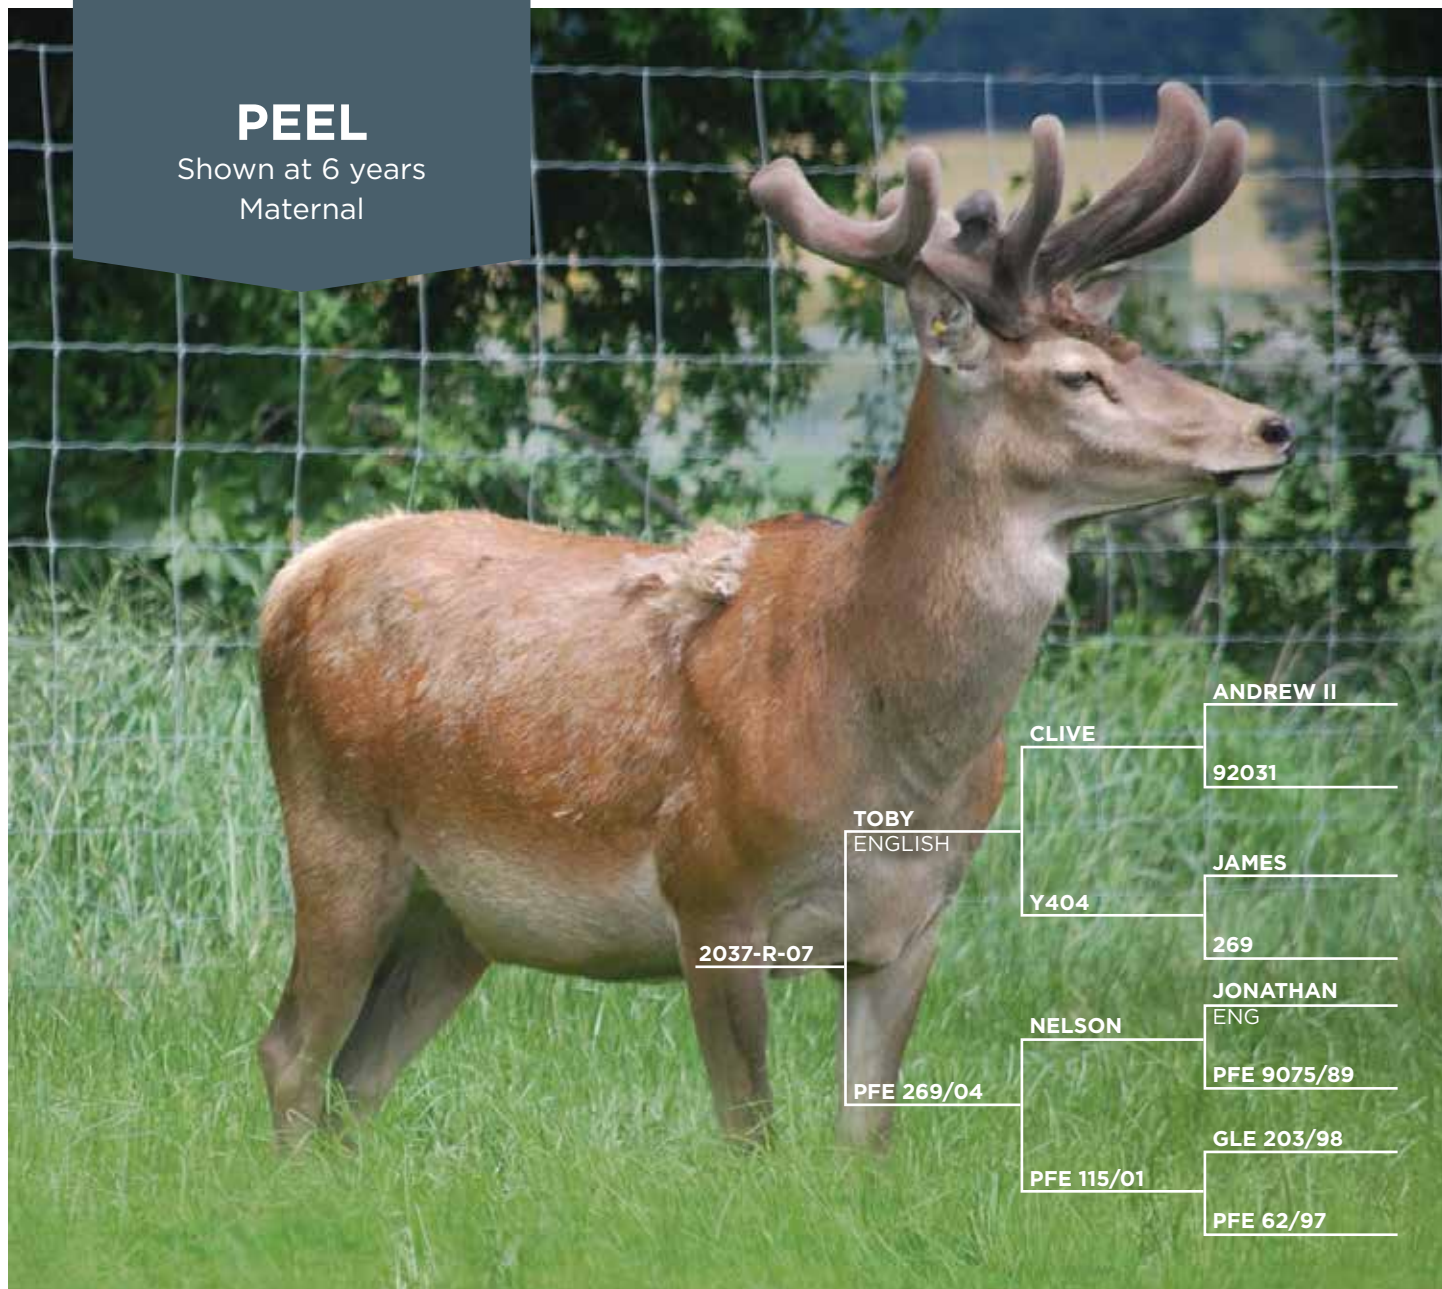

PEEL

Shown at 6 years
Maternal

2037-R-07

TOBY
ENGLISH

CLIVE

ANDREW II

92031

Y404

JAMES

269

PFE 269/04

NELSON

JONATHAN
ENG

PFE 9075/89

PFE 115/01

GLE 203/98

PFE 62/97

Shown at 4 years

Peel is an English German cross with a solid W12eBV and top velvet genetics.

Purchased from Peel Forest in 2011 and appropriately named Peel, this stag offers many valuable traits. Of note in the table below is his W12eBV combined with his solid velvet weights.

We are pleased Peel's progeny continue to inherit his high growth rate and strong velvet credentials.

If you're looking for a top all round maternal sire we highly recommend Peel.

AGE	YEAR	BODY WEIGHT (kg)	VELVET (kg)	GRADE
16/09/2008		103.5		
25/11/2008		125.5		
W12eBV		+9.6		
2 Years	2009			
3 Years	2010	222	4.4	A2S
4 Years	2011	229		
5 Years	2012		5.68	SA2
6 Years	2013		8.15	SA2
7 Years	2014		8.20	SA2
8 Years	2015		7.25	SA2
9 Years	2016		8.35	SA
10 Years	2017	278	6.25	SA2
11 Years	2018	287	4.8	