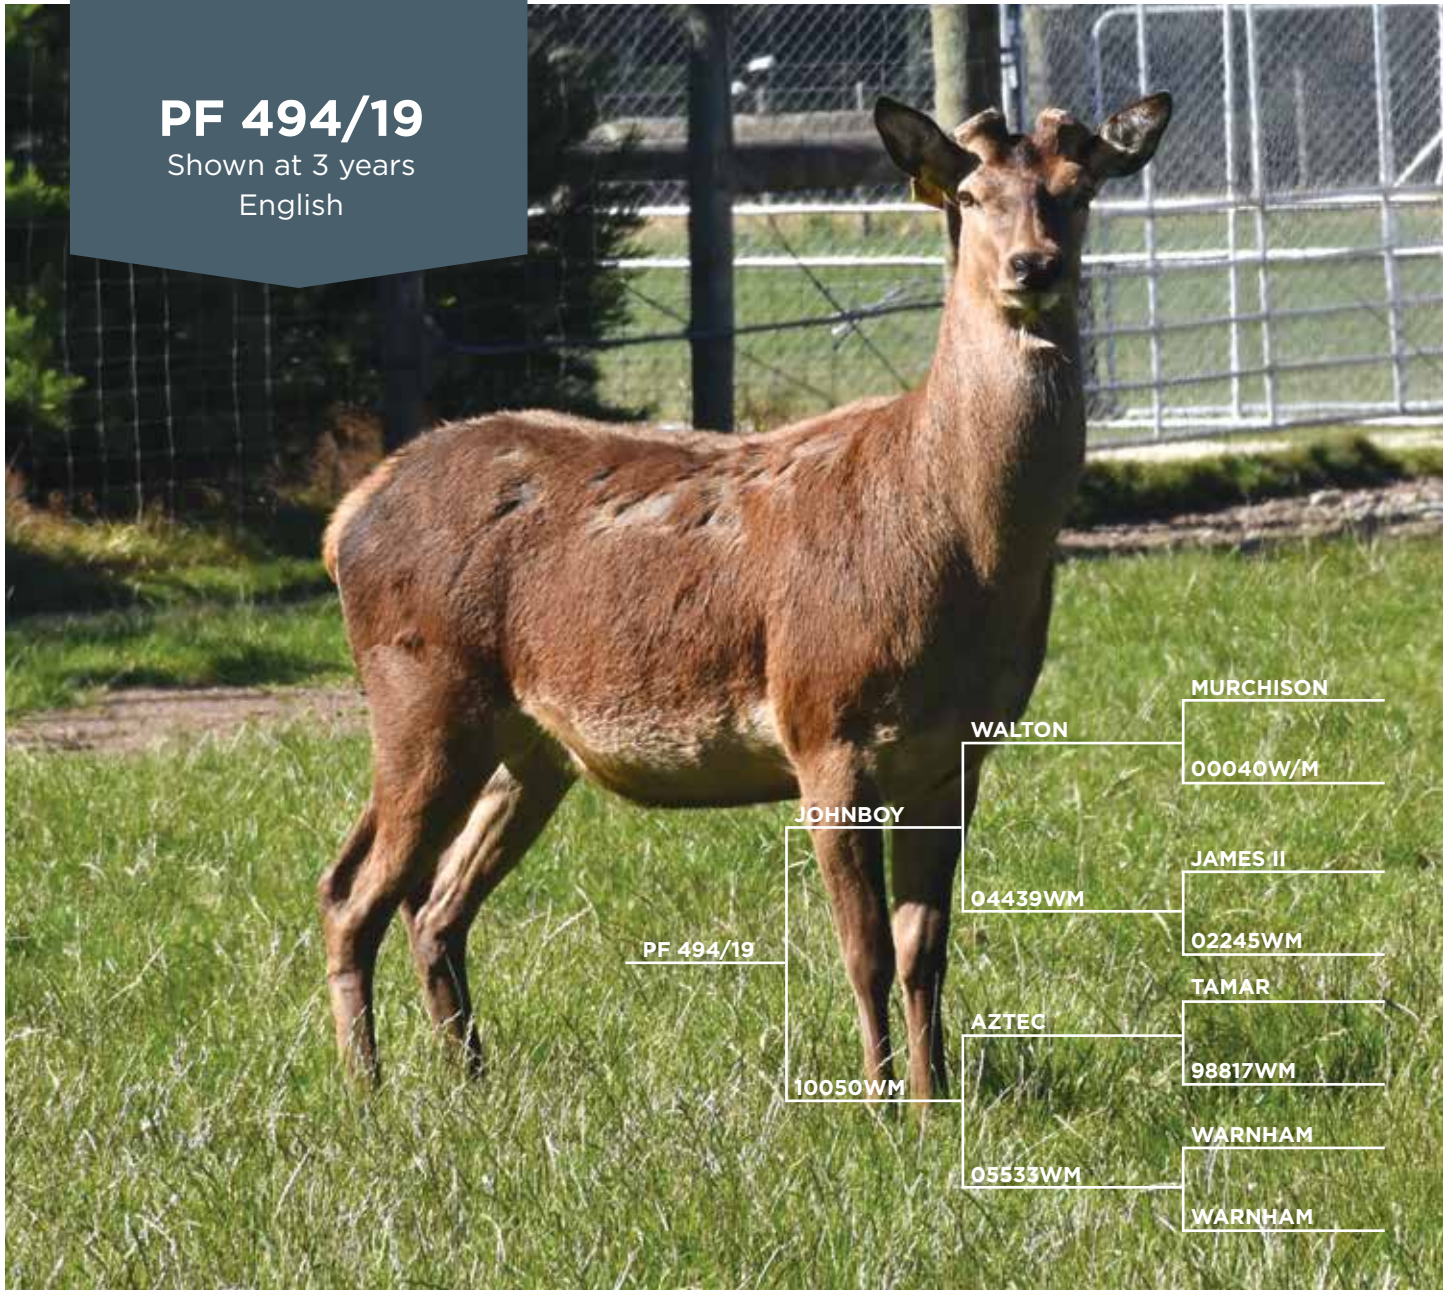

PF 494/19

Shown at 3 years
English

Shown at 3 years

Pure English genetics with excellent performance. Solid growth rate combined with a very nice style of velvet which is good in length, nice and round in his main beam.

AGE	YEAR	BODY WEIGHT (kg)	VELVET (kg)	GRADE
Weaning Weight	2020			
W12eBV		2.1		
1 Year	2020	118		
2 Years	2021		3.85	A2S
3 Years	2022	224	6.88	SA2