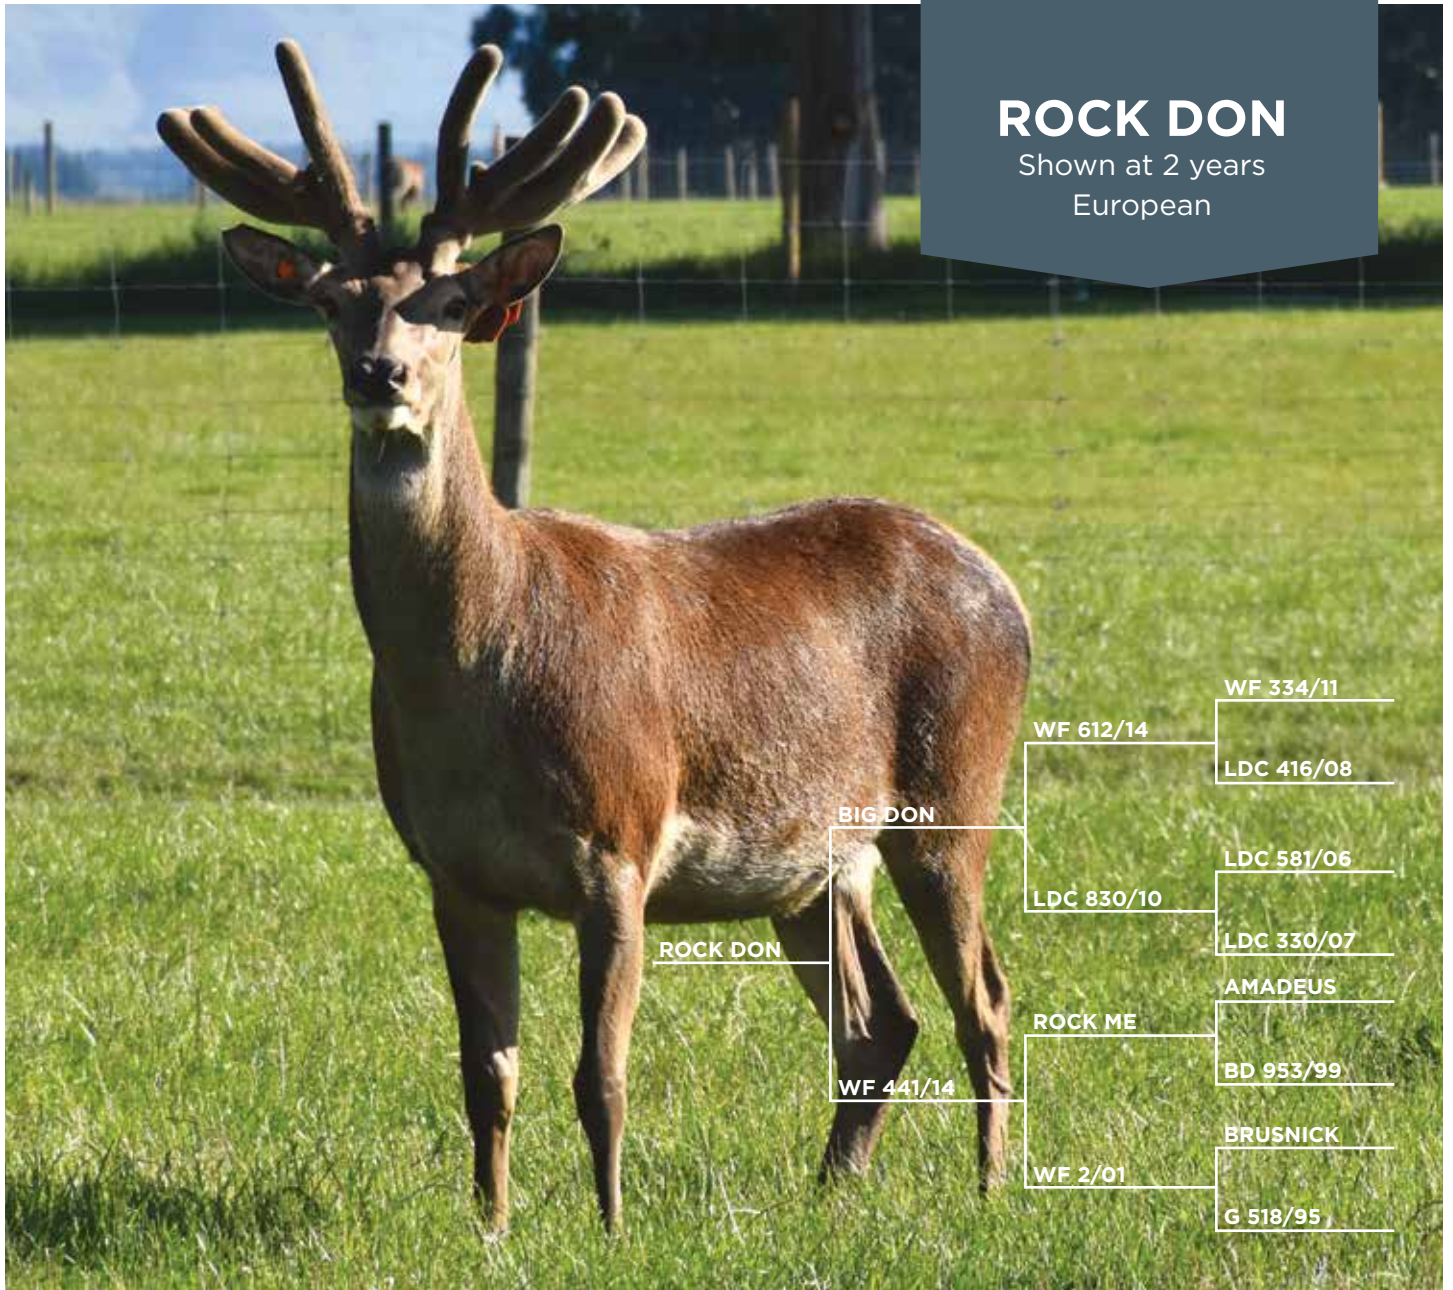

# ROCK DON

Shown at 2 years  
European

Shown at 2 years

## Rock Don is an impressive European stag with excellent growth rates.

Sired by the super quiet sire Big Don out of a Rock Me hind going back to one of our most proven hinds in WF 2/01. This stag had an impressive weaning weight of 81 kg, an 11 month weight of 149 kg and achieved 194 kg at 15 months. Coupled with a fantastic EMA measure of 47.43 and a loin weight of 6.91 this stag is sure to have an impact on venison production.

A very quiet stag with a good breeding efficiency of 65% and a pedigree that contains plenty of depth and is stacked with growth and venison performance.

AGE	YEAR	BODY WEIGHT (kg)	VELVET (kg)	GRADE
Weaning	2020	81		
15 months	2021	194		
W12eBV	2021	17.88		
EMAceBV	2021	1.24		
CDeBV	2021	-2.82		
Est Loin Weight	2021	6.91		
Eye Muscle Area	2021	47.43		
2 Years	2021	252	4.5	SA