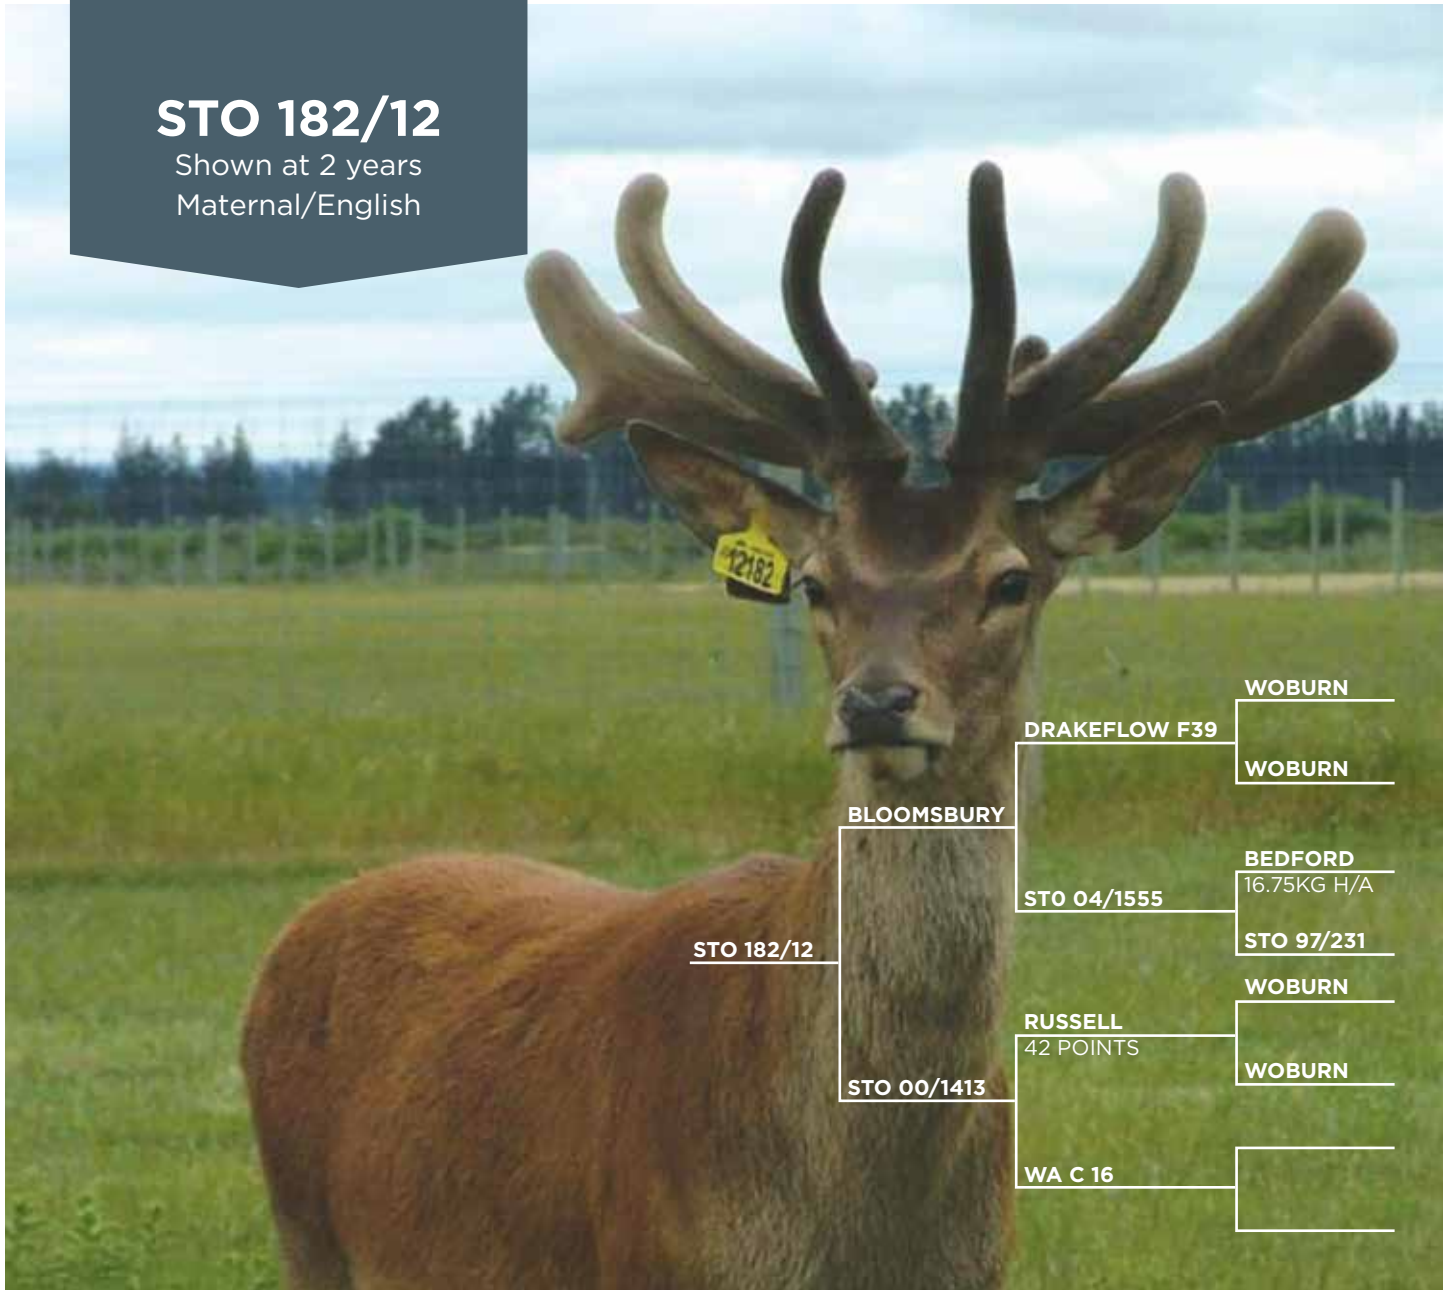

# STO 182/12

Shown at 2 years  
Maternal/English

STO 182/12

BLOOMSBURY

DRAKEFLOW F39

WOBURN

WOBURN

STO 04/1555

BEDFORD

16.75KG H/A

STO 97/231

RUSSELL

42 POINTS

WOBURN

STO 00/1413

WOBURN

WA C 16

Shown at 2 years

**STO 182/12 is a pure English sire purchased specifically for Wilkins Farming maternal venison and velvet programmes.**

Sired by the impressive and highly rated Bloomsbury this stag was bred by Stanfield. This stag is a twin from his dam 00/1413 who produced a 69 pointer and rising stars competition winner.

STO 182/12 has very wide, thick, correct velvet, combined with a very thick set body and short leg.

We are using STO 182/12 to breed his Woburn bloodline strategically in our breeding programmes and are very happy with the performance of his great natured progeny.