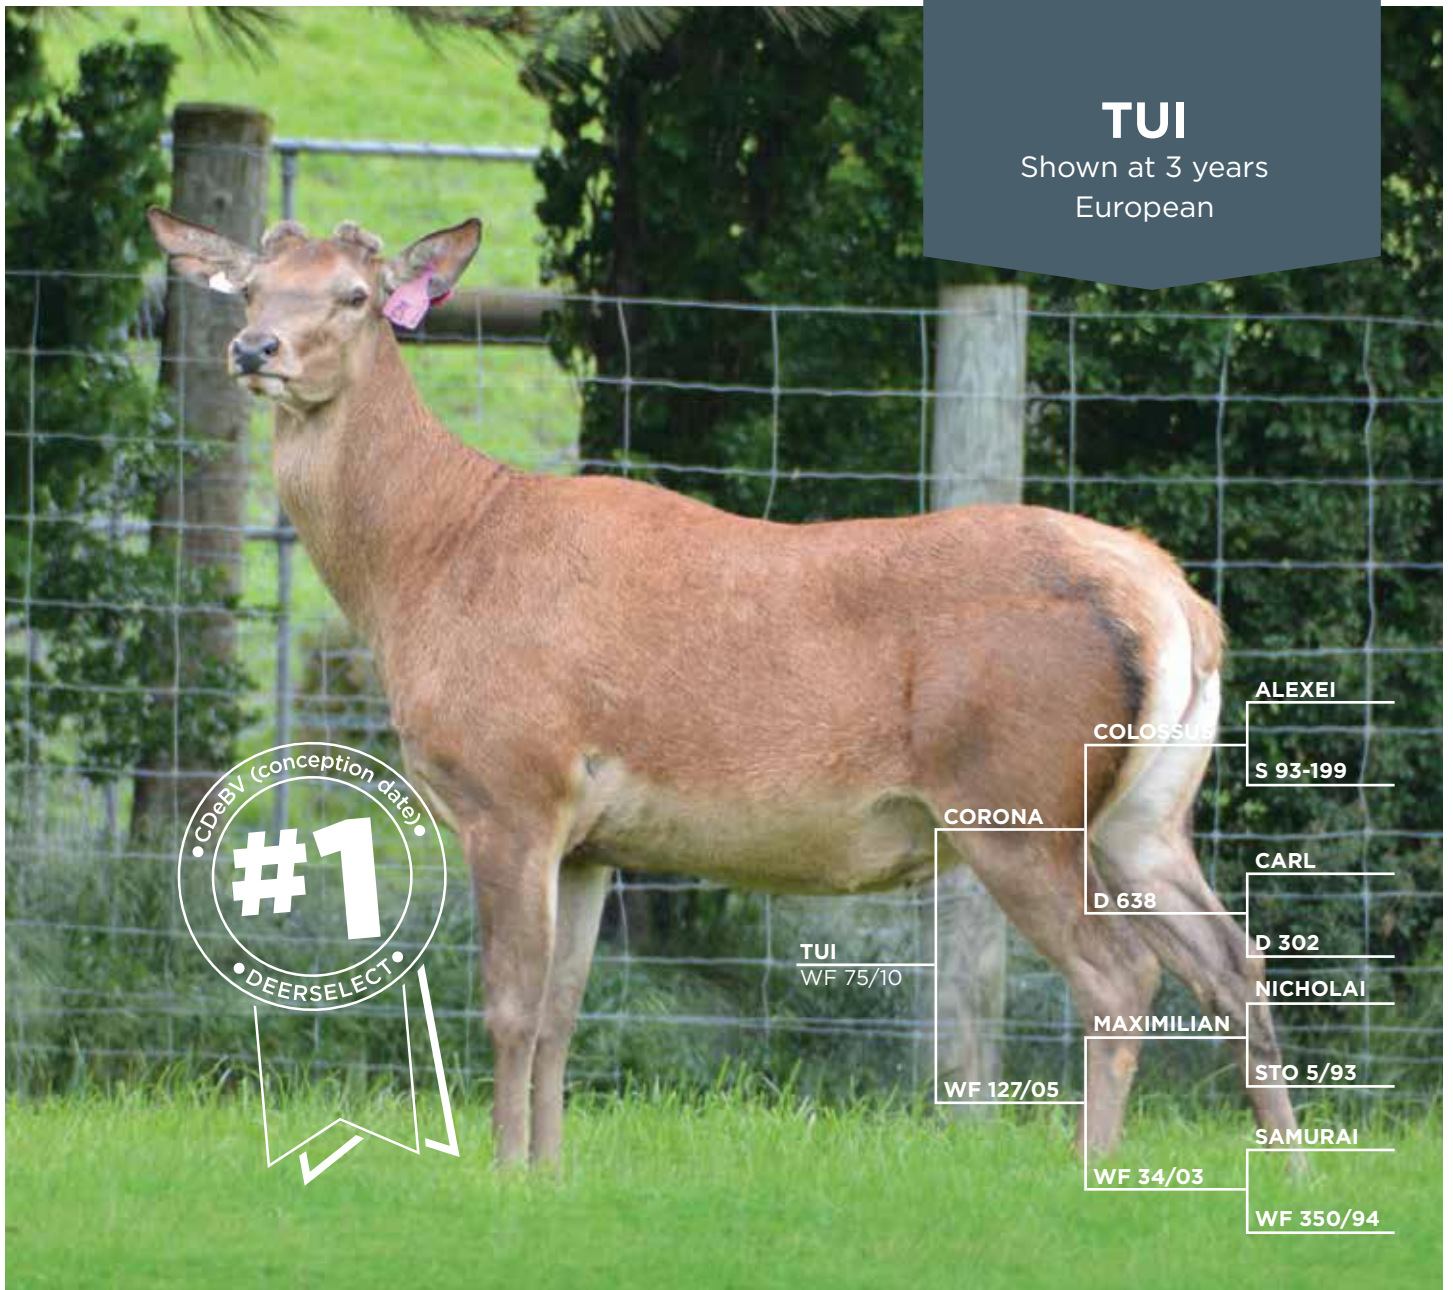

TUI

Shown at 3 years
European

Tui is an exciting venison stag, who excels in both growth rate and conception date measures.

He is sired by Corona who goes back to Alexei. His dam WF 127/05 is a full sister to our super sire WF 144/05 (bred through one of our ET programs.) It should be noted that the hinds in Tui's pedigree have excellent performance and are second to none in our herd.

He has an outstanding temperament, an attribute we are pleased his progeny are inheriting, along with strong growth rates.

As at October 2021, his W12eBV was +19.4 as highlighted in the table to the right. Tui has an exceptional CDeBV (conception date) at -8.7 days, which is an extremely valuable trait when trying to bring forward your fawning dates.

As you can see Tui's key traits can only but enhance your venison production through conception date and growth rate.

AGE	YEAR	BODY WEIGHT (kg)	VELVET (kg)	GRADE
3 Months	March	80		
11 Months	October	137		
W12eBV		19.4		
LEANeBV		5.15		
Est Loin Weight		4.47		
15 Months		172		
2 Years	2012	245		
3 Years	2013	300		
4 Years	2014	320		
5 Years	2015	330		
6 Years	2016	340		
7 Years	2017	344		
8 Years	2018	362		
9 Years	2019	370		