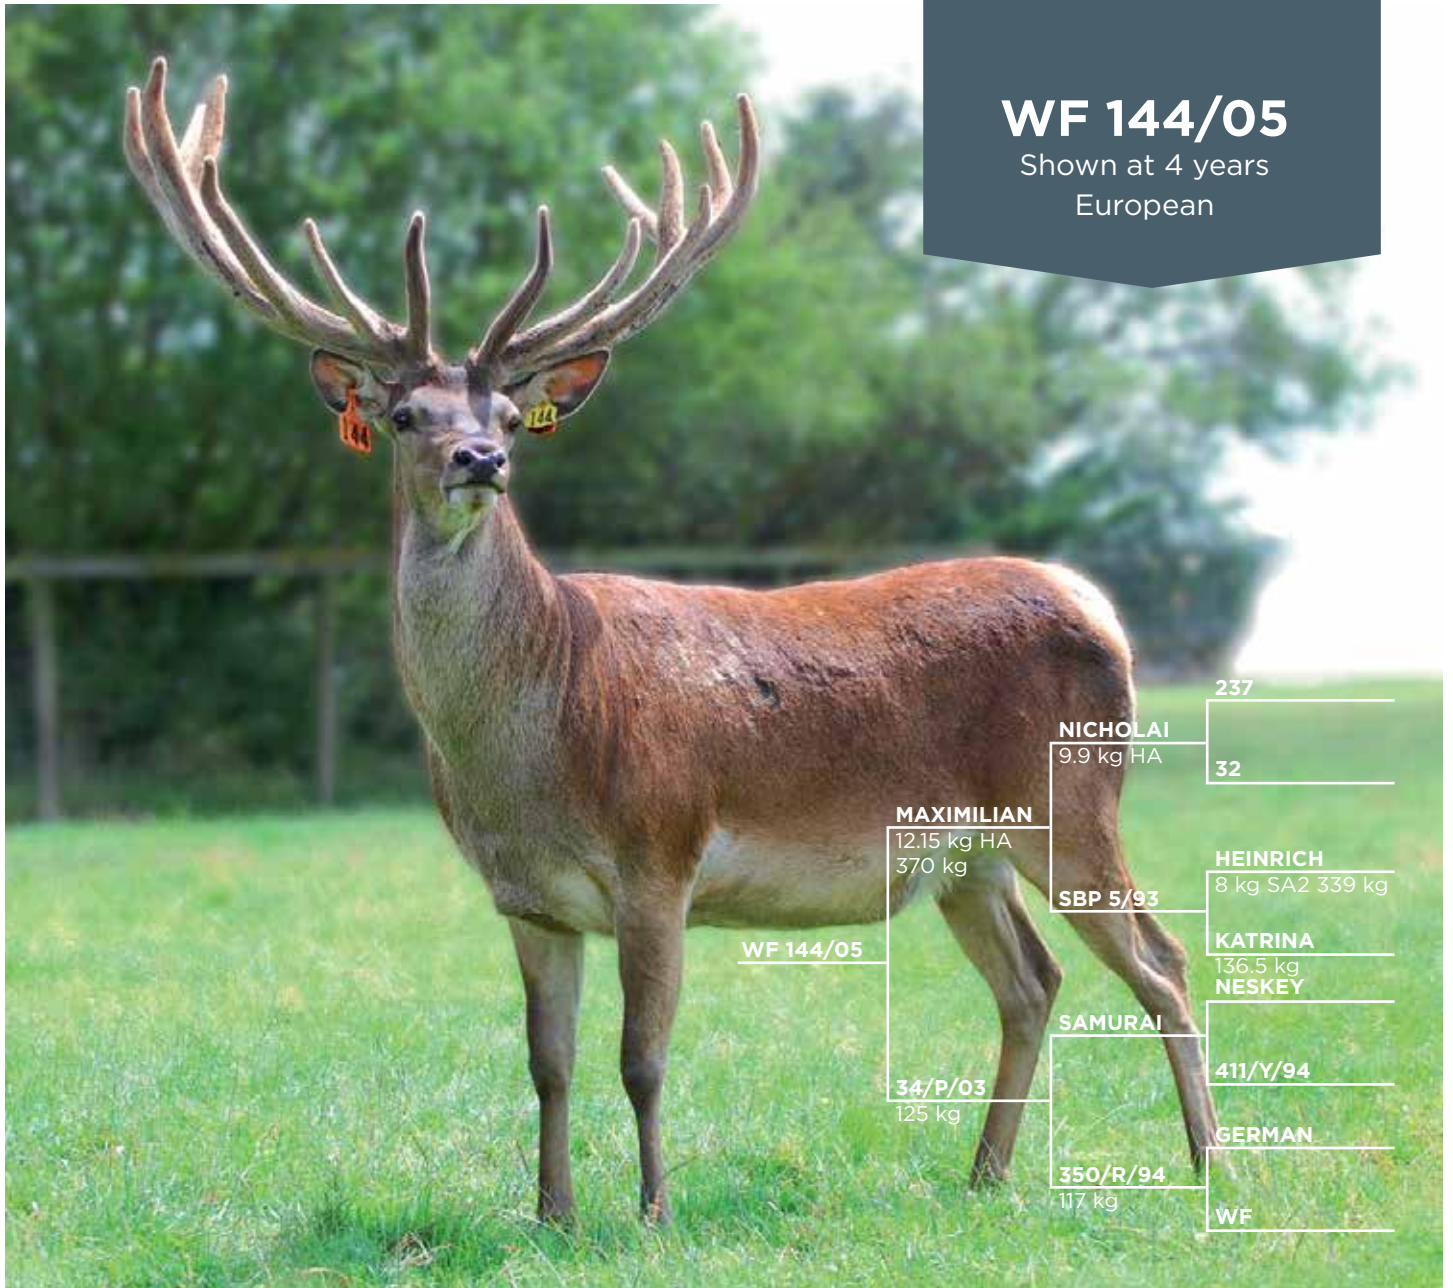

WF 144/05

Shown at 4 years
European

WF 144/05

WF 144/05 is one of our stalwart sires, offering exceptional growth rates, yield and hardiness.

Sired by Maximilian, out of WF 34/03, one of our best dams for breeding efficiency.

Ranked No. 1 for our born 2005 progeny for loin and carcass indexes, WF 144/05 continues to deliver well on all key performance measures. As at October 2020, WF 144/05 had a current W12eBV of + 18.5, with a 99% accuracy from 756 recorded progeny.

WF 144/05 is an ideal multipurpose sire for breeding replacement hinds with strong maternal traits, as well as high growth rates for venison production. He has great conformation, and we are continually impressed with his constitution through, and after the roar.

AGE	YEAR	BODY WEIGHT (kg)	VELVET (kg)	GRADE
Jan	2006	48		
3 Months	March 2006	74		
6 Months	May 2006	101		
11 Months	Oct 2006	139		
14 Months	Feb 2007	187		
W12eBV		18.5		
2 Years	2008	213	3	A2S
3 Years	2009		Grown Out	
4 Years	2010	318	Grown Out	TBA
5 Years	2011		5.46	SA2
6 Years	2012	360	6.2	SA2
7 Years	2013	360	6.25	SA2
8 Years	2014	350	7.1	SA2
9 Years	2015	345	7.25	SA2
10 Years	2016		7.5	SA2
DECEASED	2017			