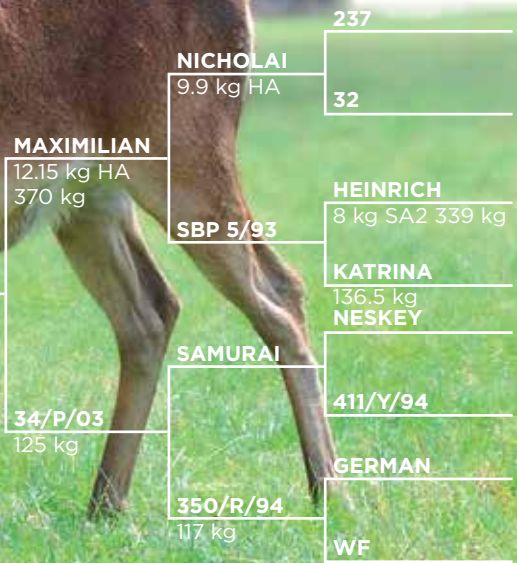

WF 144/05

Shown at 4 years
European

WF 144/05

WF 144/05 is one of our stalwart sires, offering exceptional growth rates, yield and hardiness.

Sired by Maximilian, out of WF 34/03, one of our best dams for breeding efficiency.

Ranked No. 1 for our born 2005 progeny for loin and carcass indexes, WF 144/05 continues to deliver well on all key performance measures. As at October 2020, WF 144/05 had a current W12eBV of + 18.5, with a 99% accuracy from 756 recorded progeny.

WF 144/05 is an ideal multipurpose sire for breeding replacement hinds with strong maternal traits, as well as high growth rates for venison production. He has great conformation, and we are continually impressed with his constitution through, and after the roar.

AGE	YEAR	BODY WEIGHT (kg)	VELVET (kg)	GRADE
Jan	2006	48		
3 Months	March 2006	74		
6 Months	May 2006	101		
11 Months	Oct 2006	139		
14 Months	Feb 2007	187		
W12eBV		18.5		
2 Years	2008	213	3	A2S
3 Years	2009		Grown Out	
4 Years	2010	318	Grown Out	TBA
5 Years	2011		5.46	SA2
6 Years	2012	360	6.2	SA2
7 Years	2013	360	6.25	SA2
8 Years	2014	350	7.1	SA2
9 Years	2015	345	7.25	SA2
10 Years	2016		7.5	SA2
DECEASED	2017			