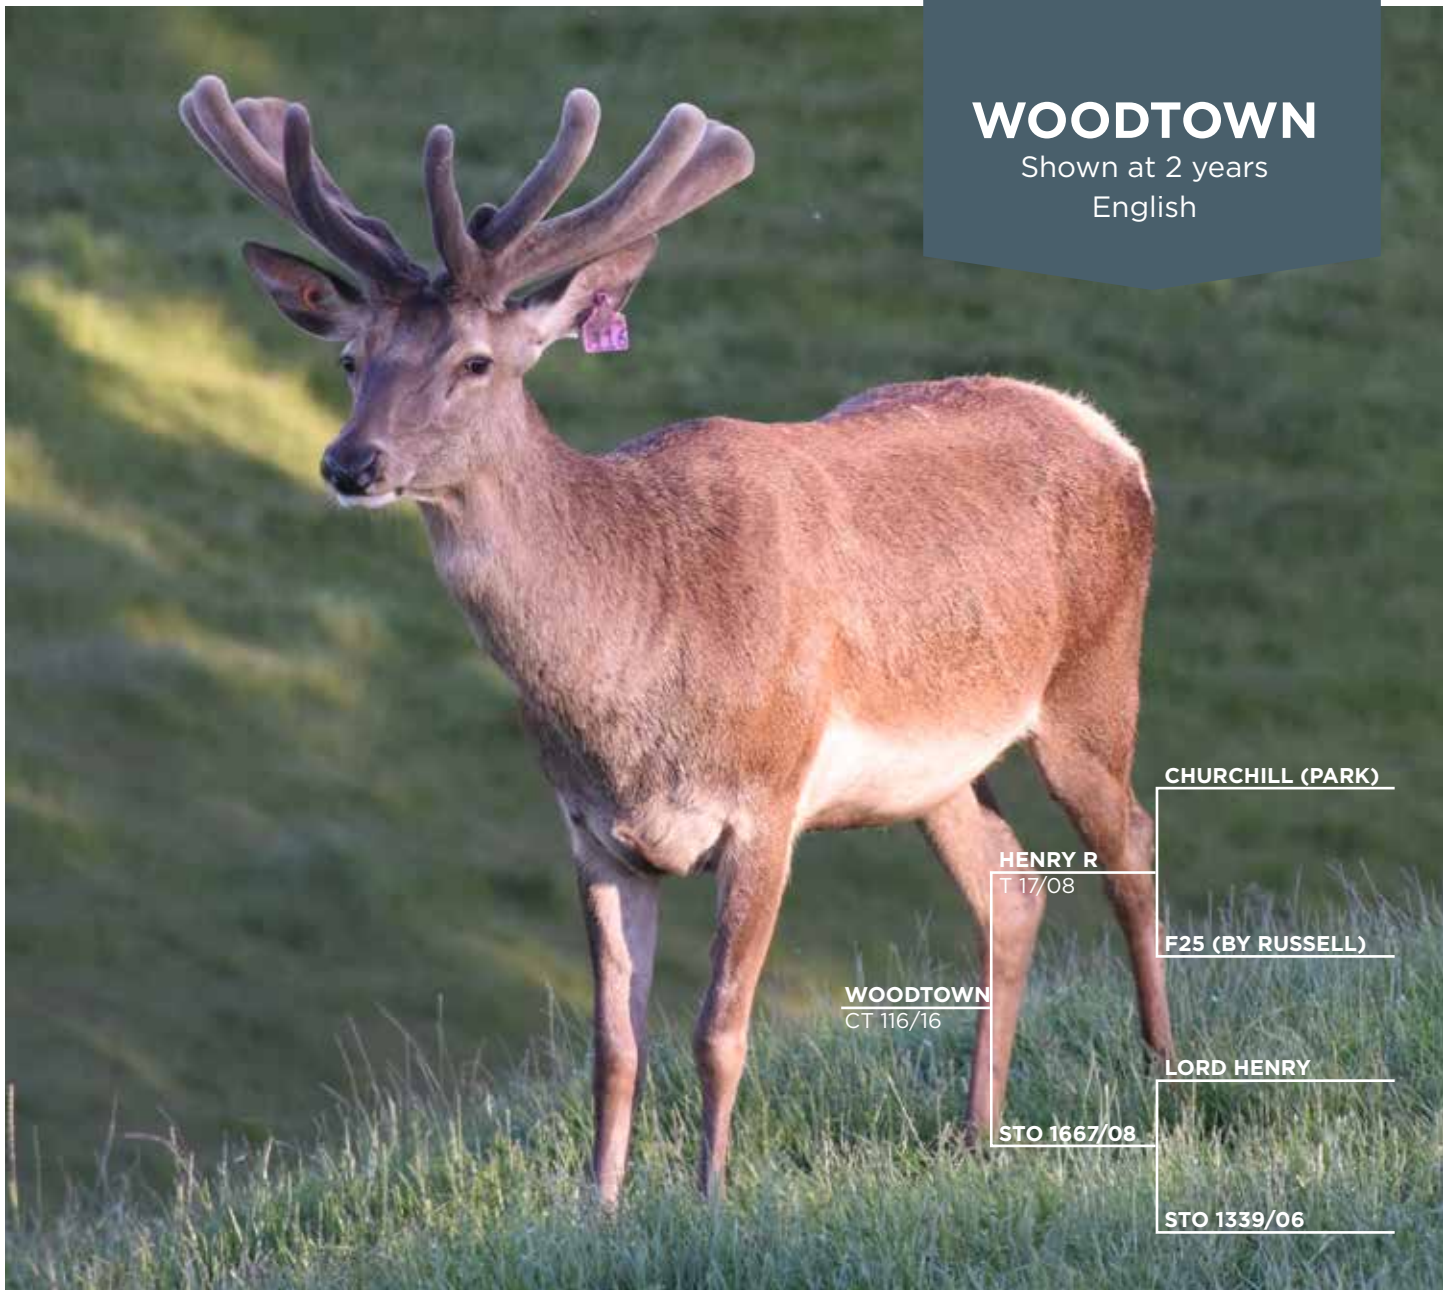

# WOODTOWN

Shown at 2 years  
English

CHURCHILL (PARK)

HENRY R  
T 17/08

F25 (BY RUSSELL)

WOODTOWN  
CT 116/16

LORD HENRY

STO 1667/08

STO 1339/06

**Woodtown is a pure English Woburn stag with a good growth rate, quiet temperament and impressive velvet credentials.**

He is sired by Henry R who is a frontline sire at the Woburn deer park in England. Woodtown was bred via AI at Woodtown stud, Crown Terrace NZ and purchased by Wilkins Farming Co in 2018.

Woodtown is an exciting addition to the Wilkins Farming Co English breeding programme, delivering both new blood and impressive credentials including his impressive growth rate weight of 152 kg at 15 months and velvet weight.

AGE	YEAR	BODY WEIGHT (kg)	VELVET (kg)	GRADE
Weaning Weight	2017	65		
12 Months	2017	129		
15 Months	2018	152		
2 Years	2018	200	4.5	
3 Years	2019	241	5.8	SA2